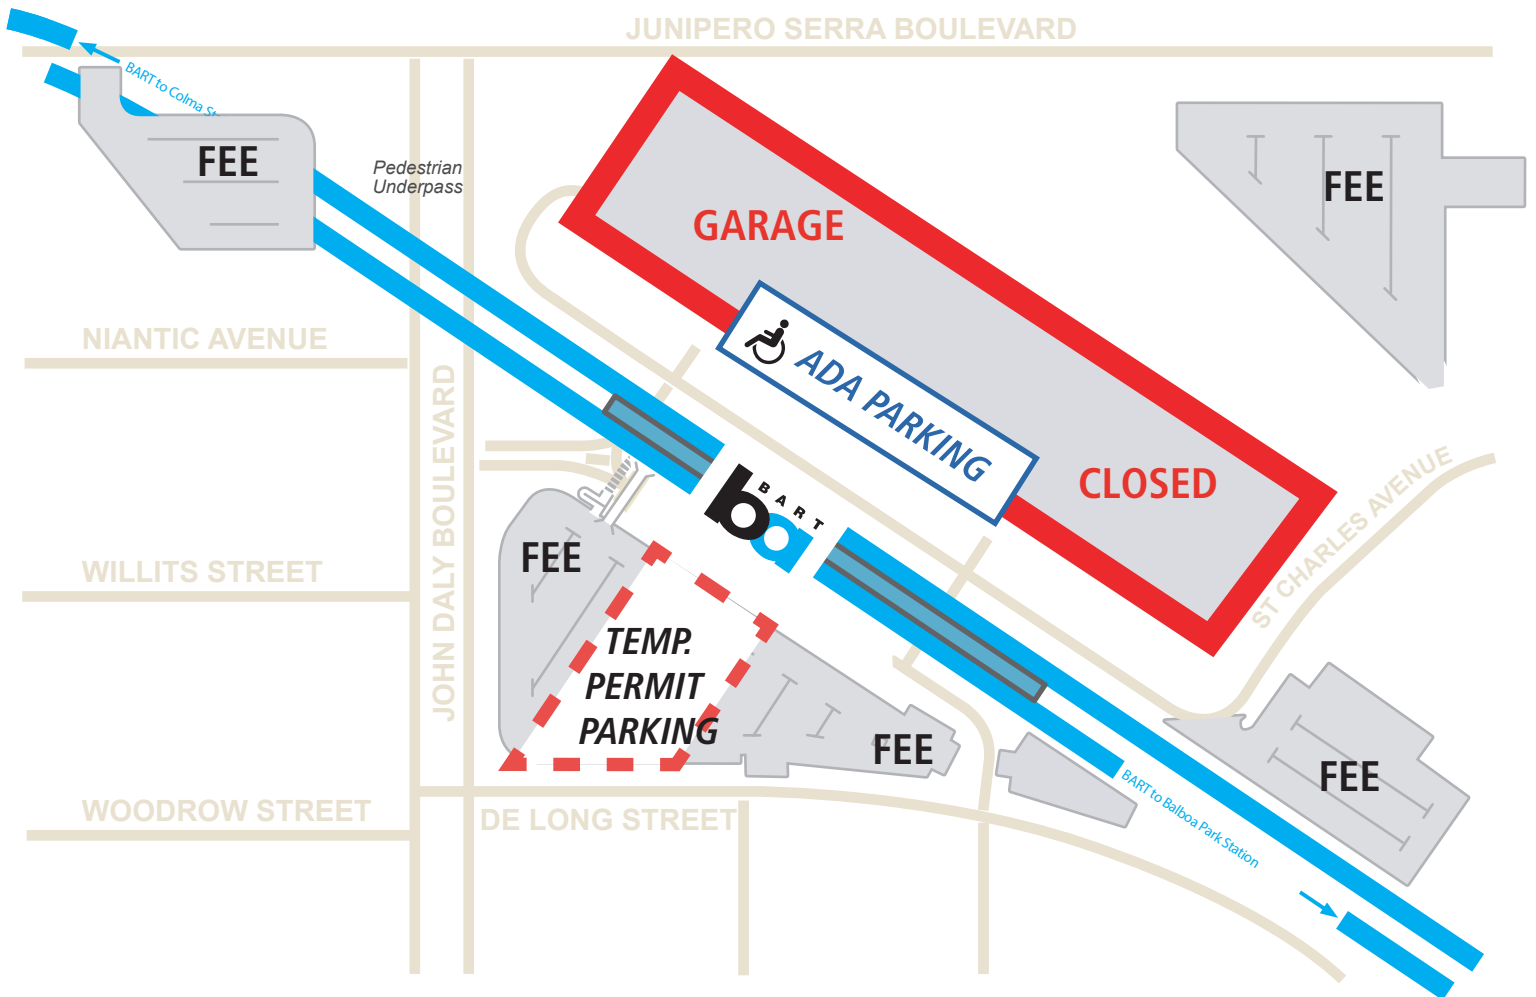

BART Temporary Parking

Daly City

Garage closed for construction. ADA parking still available in garage.
Fee & permit parking available in lots.

Garage Lighting Retrofit | bart.gov