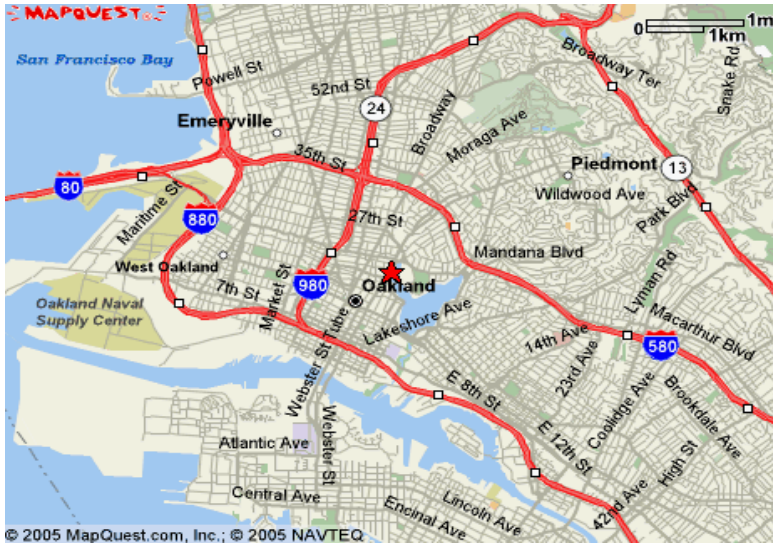

# San Francisco Bay Area Rapid Transit District - Board Room

Kaiser Center 20<sup>th</sup> Street Mall – Third Floor

344 20<sup>th</sup> Street, Oakland, California 94612

© 2005 MapQuest.com, Inc.; © 2005 NAVTEQ

## From the South Bay (San Jose/Fremont/Hayward)

Take I-880 North  
Exit on Oak Street; turn right onto Oak Street  
Follow Oak Street as it turns into Lakeside Drive  
Follow Lakeside Drive to 20<sup>th</sup> Street; stay toward the left  
Bear right into Kaiser Center Parking garage\*

## From San Francisco

Take I-80 East to the Bay Bridge  
Once across the Bridge, follow signs to I-580 East toward Hayward  
Exit on Harrison Street; stay to the right  
Follow Harrison Street (which becomes Lakeside Drive) to 20<sup>th</sup> Street  
Turn right into Kaiser Center Parking garage\*

## From the East Bay (Livermore/Pleasanton/San Leandro)

Take I-580 West toward San Francisco  
Exit on Harrison Street; stay to the left  
At the stop light turn left onto Harrison  
Follow Harrison (which becomes Lakeside Drive) to 20<sup>th</sup> Street  
Turn right into Kaiser Center Parking garage\*