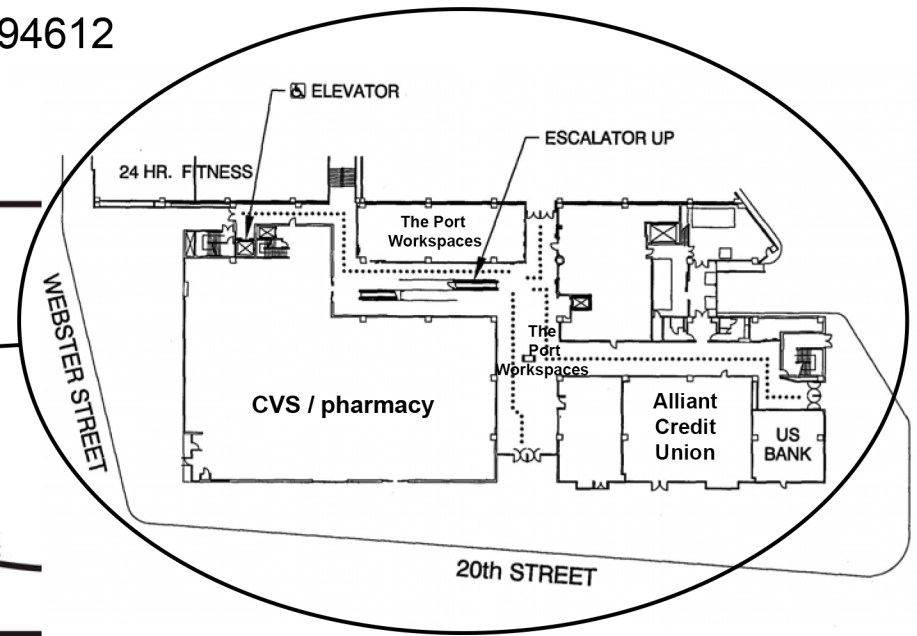

San Francisco Bay Area Rapid Transit District - Board Room

Kaiser Center 20th Street Mall – Third Floor
344 20th Street, Oakland, California 94612

From BART 19th Street Station

Take the 20th Street exit
Walk 3 blocks east on 20th Street, toward Lake Merritt

From Kaiser Center Parking structure

Mall Entrance on Levels A, B, and E
Accessible entrance for Persons with Disabilities is available from Level A

Directions to the BART Board Room

The BART Board Room is located on the 3rd Floor (Roof Garden Level) of the Kaiser Center 20th Street Mall. Follow signs in the Mall to the Board Room. From the ground floor, take the escalator or elevator to the 3rd Floor (Roof Garden Level). Elevators are also located in the parking garage.