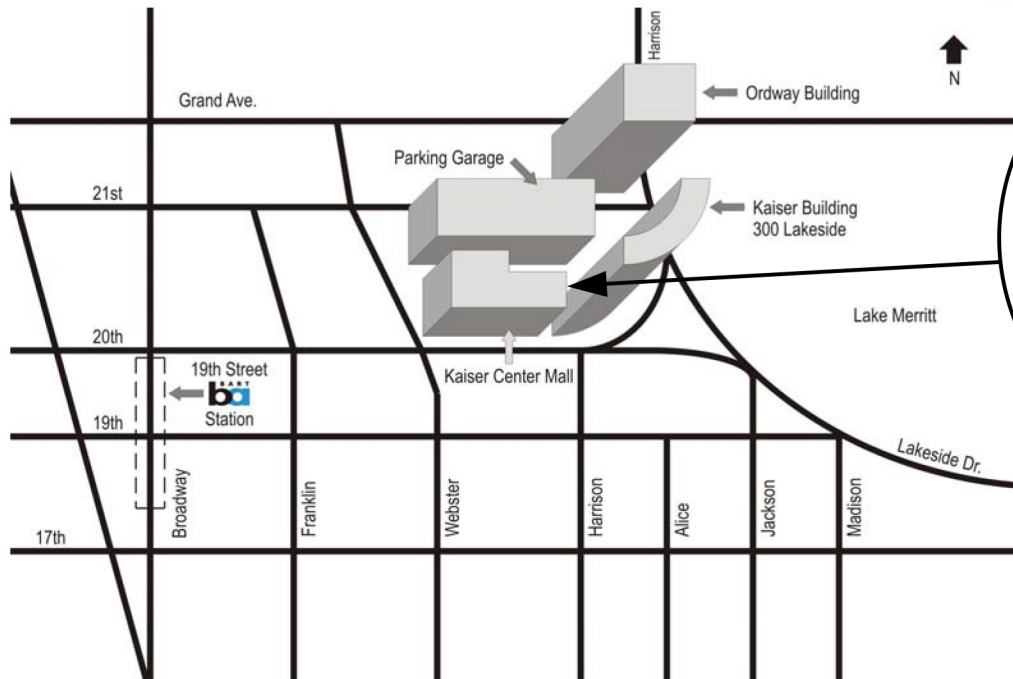

## From San Francisco

Take I-80 East to the Bay Bridge  
Once across the Bridge, follow signs to I-580 East toward Hayward  
Exit on Harrison Street; stay to the right  
Follow Harrison Street (which becomes Lakeside Drive) to 20<sup>th</sup> Street  
Turn right into Kaiser Center Parking garage\*

## From the East Bay (Vallejo/Richmond/Berkeley)

Take I-80 West toward San Francisco  
Merge onto I-580 East toward Hayward  
Exit on Harrison Street; stay to the right  
Follow Harrison Street (which becomes Lakeside Drive) to 20<sup>th</sup> Street  
Turn right into Kaiser Center Parking garage\*

# San Francisco Bay Area Rapid Transit District - Board Room

Kaiser Center 20<sup>th</sup> Street Mall – Third Floor  
344 20<sup>th</sup> Street, Oakland, California 94612

### From BART 19<sup>th</sup> Street Station

Take the 20<sup>th</sup> Street exit  
Walk 3 blocks east on 20<sup>th</sup> Street, toward Lake Merritt