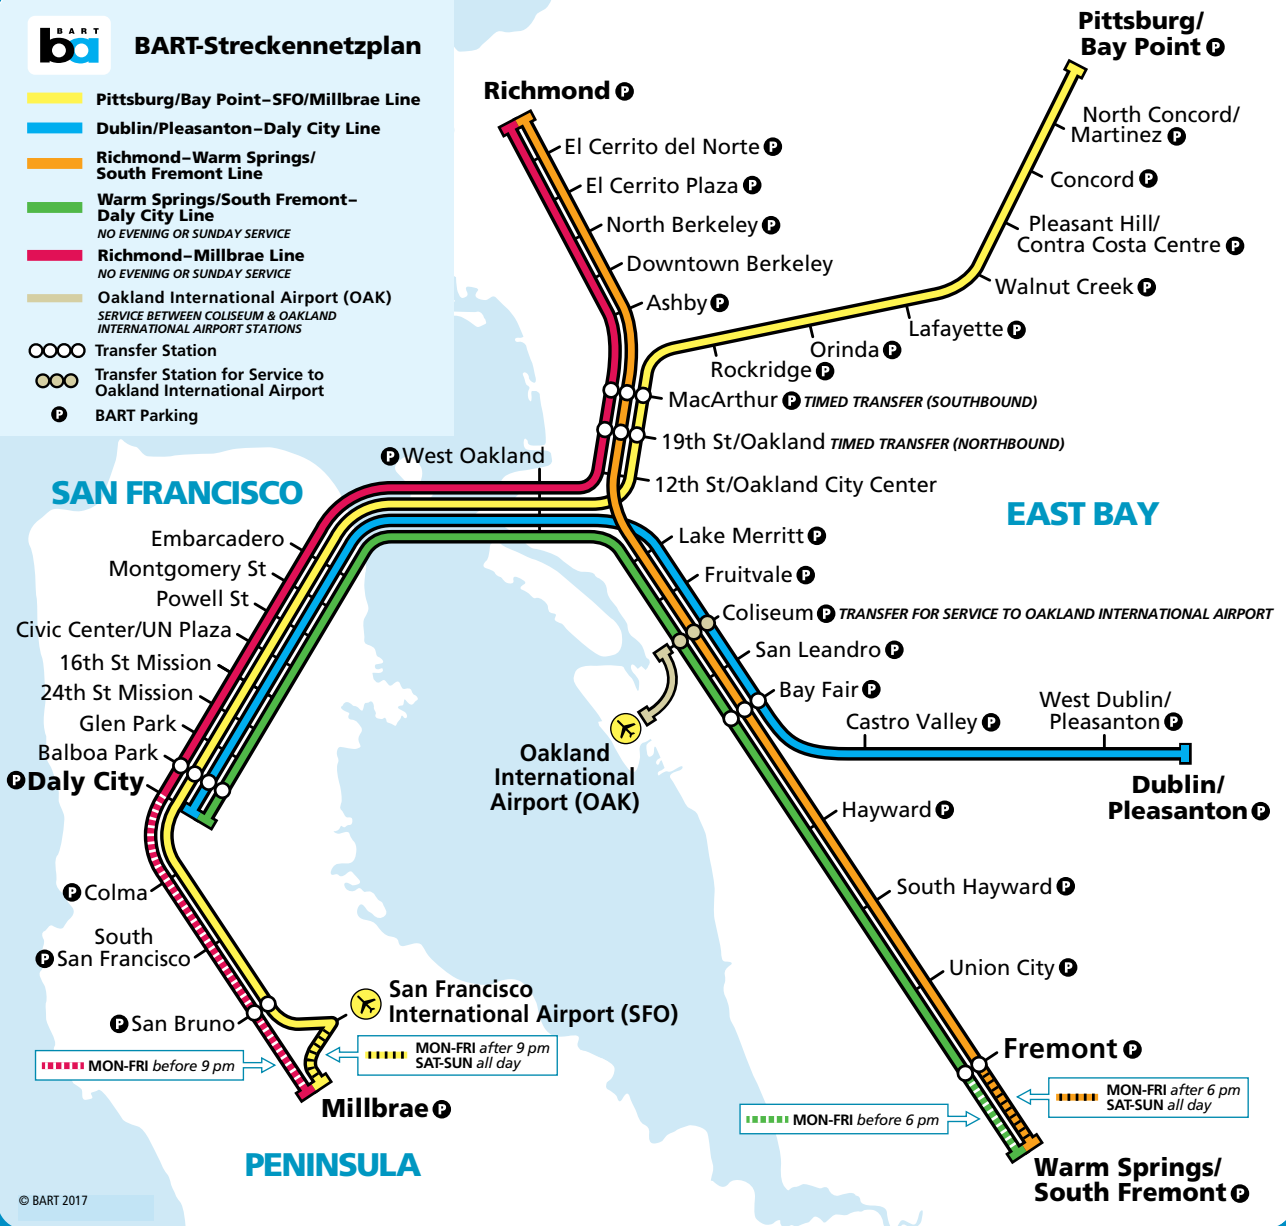

FEBRUAR 2018
KOSTENLOS

German
Fares and
Schedules

BART bringt Sie hin.

BART-Streckennetzplan

- █ Pittsburg/Bay Point–SFO/Millbrae Line
- █ Dublin/Pleasanton–Daly City Line
- █ Richmond–Warm Springs/South Fremont Line
- █ Warm Springs/South Fremont–Daly City Line
NO EVENING OR SUNDAY SERVICE
- █ Richmond–Millbrae Line
NO EVENING OR SUNDAY SERVICE
- █ Oakland International Airport (OAK)
SERVICE BETWEEN COLISEUM & OAKLAND INTERNATIONAL AIRPORT STATIONS
- Transfer Station
- Transfer Station for Service to Oakland International Airport
- Ⓟ BART Parking

© BART 2017

Inhalt

- BART-Streckennetzplan Seite 1
- BART-Tarife Seiten 2–3
- Fahrplan Oakland International Airport Seite 5
- Fahrplan Montag–Freitag – alle Linien.Seiten 4–15
- Fahrplan Samstag – alle Linien. Seiten 16–25
- Fahrplan Sonntag – alle Linien.Seiten 26–31