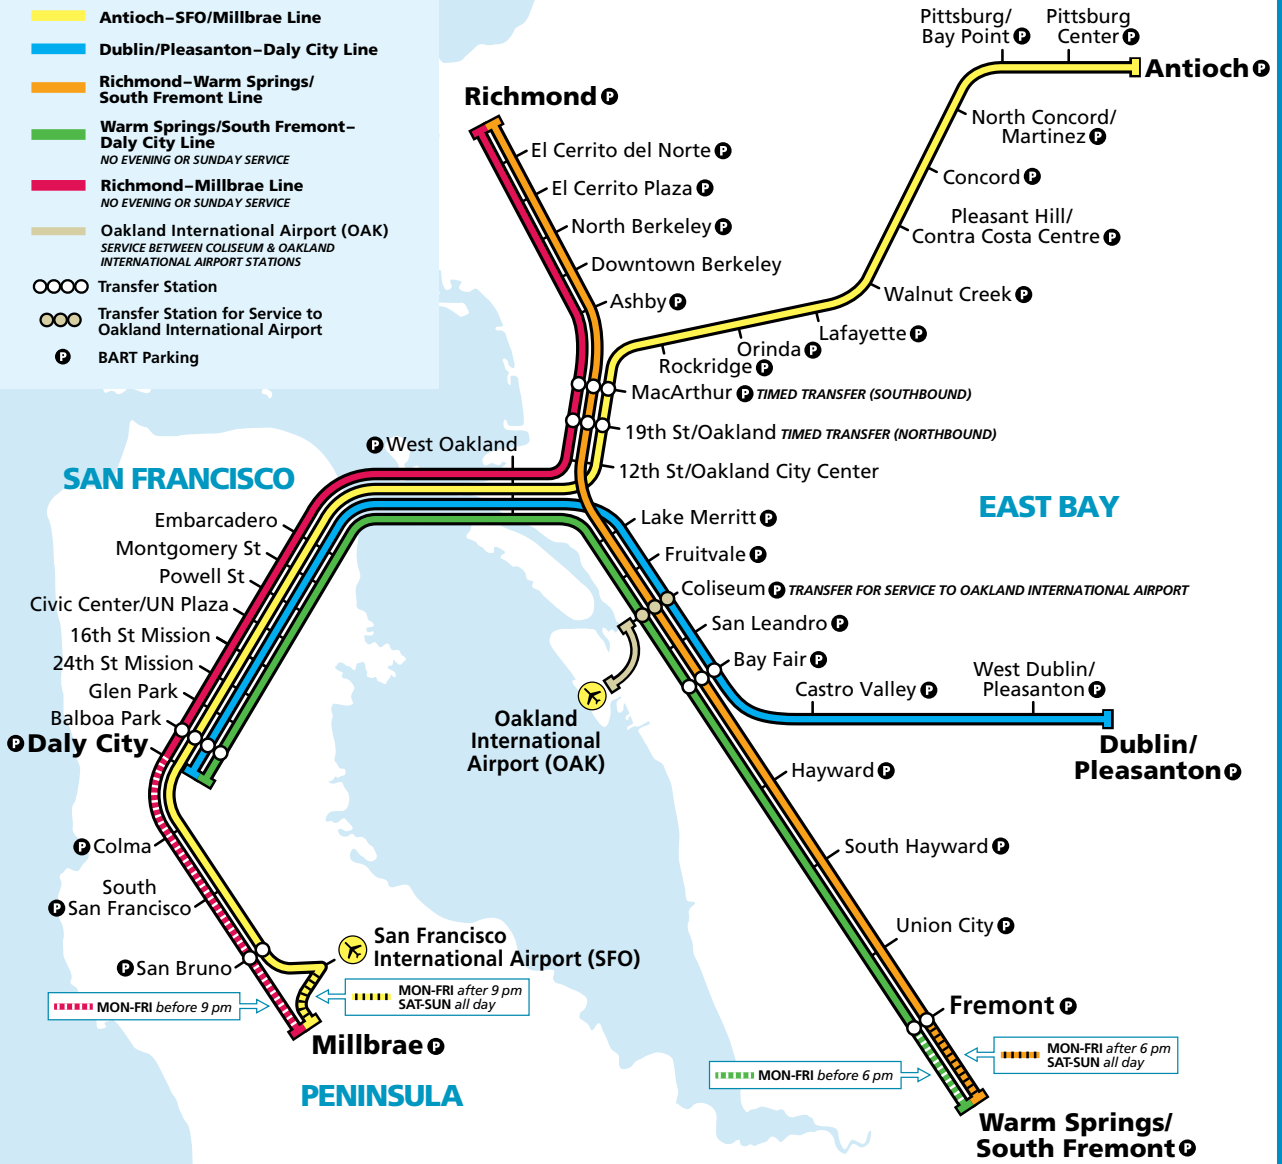

# BART 票價和 時刻表

包括新的 PITTSBURG  
CENTER 和 ANTIOCH  
時刻表和票價

票價、時刻表、  
地圖和一般資訊

2018 年 5 月  
免費

Chinese  
Fares and  
Schedules

Bay Area Rapid Transit District  
P.O. Box 12688  
Oakland, CA 94604-2688

搭乘 BART... 立即抵達目的地。

# BART 系統地圖

- █ Antioch-SFO/Millbrae Line
- █ Dublin/Pleasanton-Daly City Line
- █ Richmond-Warm Springs/South Fremont Line
- █ Warm Springs/South Fremont-Daly City Line  
NO EVENING OR SUNDAY SERVICE
- █ Richmond-Millbrae Line  
NO EVENING OR SUNDAY SERVICE
- █ Oakland International Airport (OAK)  
SERVICE BETWEEN COLISEUM & OAKLAND INTERNATIONAL AIRPORT STATIONS
- Transfer Station
- Transfer Station for Service to Oakland International Airport
- Ⓟ BART Parking