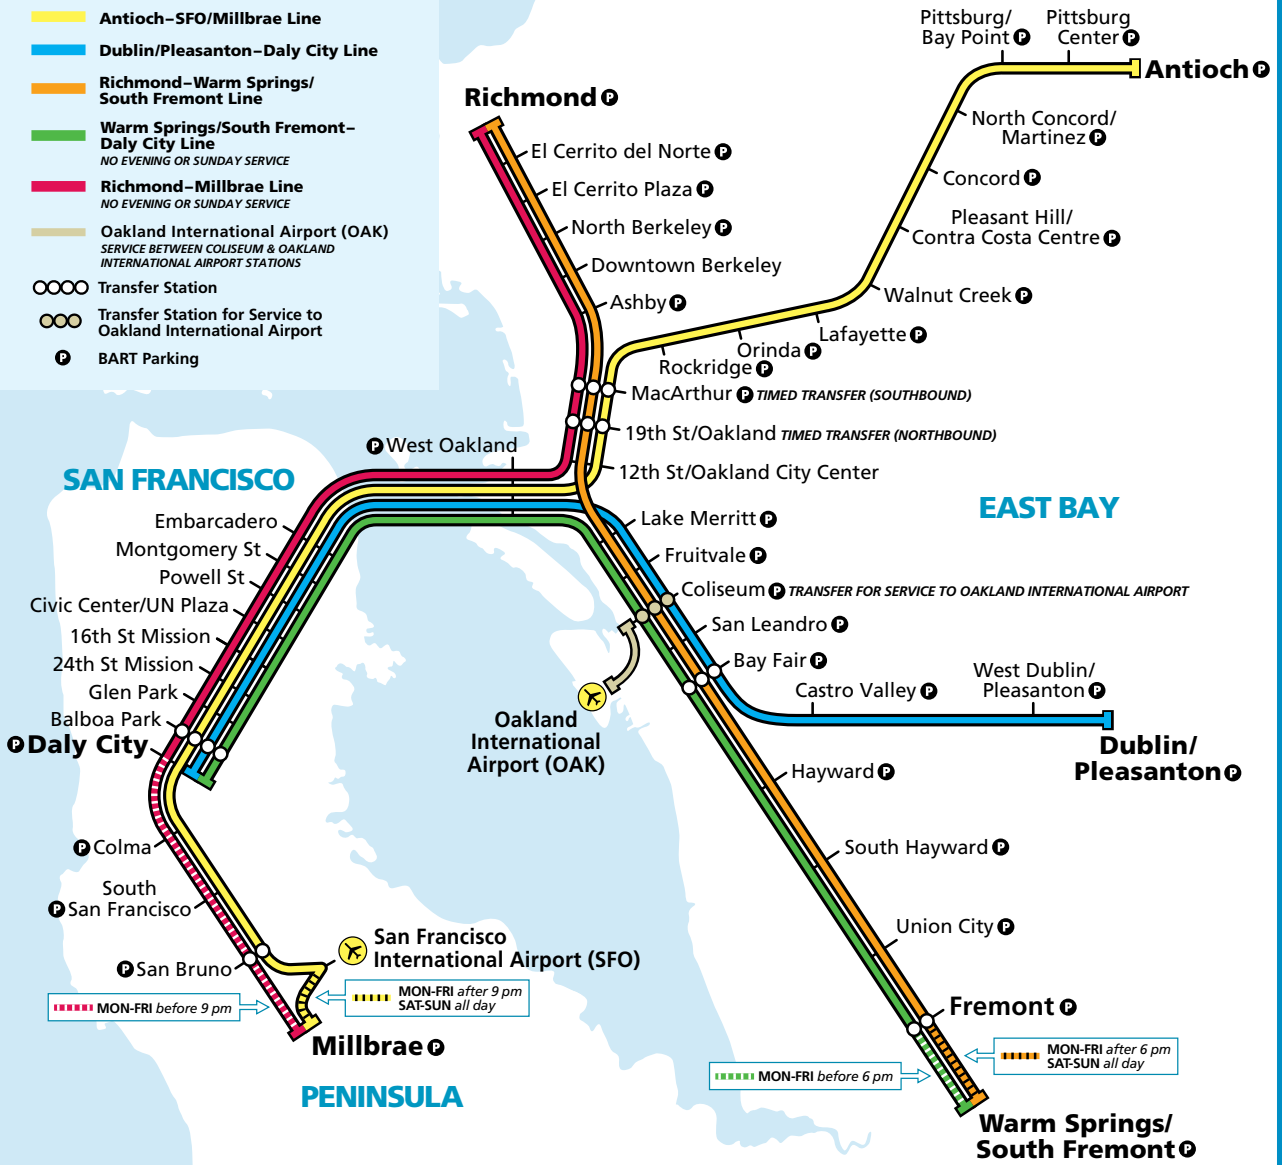

# Tariffe e orari BART

**INCLUDE NUOVE  
TARIFFE E ORARI PER  
PITTSBURG CENTER E ANTIOCH**

**Tariffe, orari, mappa  
e informazioni  
generali**

**MAGGIO 2018  
GRATIS**

Italian  
Fares and  
Schedules

BART... e siete già arrivati.

# Mappa del sistema BART

- █ Antioch-SFO/Millbrae Line
- █ Dublin/Pleasanton-Daly City Line
- █ Richmond-Warm Springs/South Fremont Line
- █ Warm Springs/South Fremont-Daly City Line  
NO EVENING OR SUNDAY SERVICE
- █ Richmond-Millbrae Line  
NO EVENING OR SUNDAY SERVICE
- █ Oakland International Airport (OAK)  
SERVICE BETWEEN COLISEUM & OAKLAND INTERNATIONAL AIRPORT STATIONS
- Transfer Station
- Transfer Station for Service to Oakland International Airport
- Ⓟ BART Parking