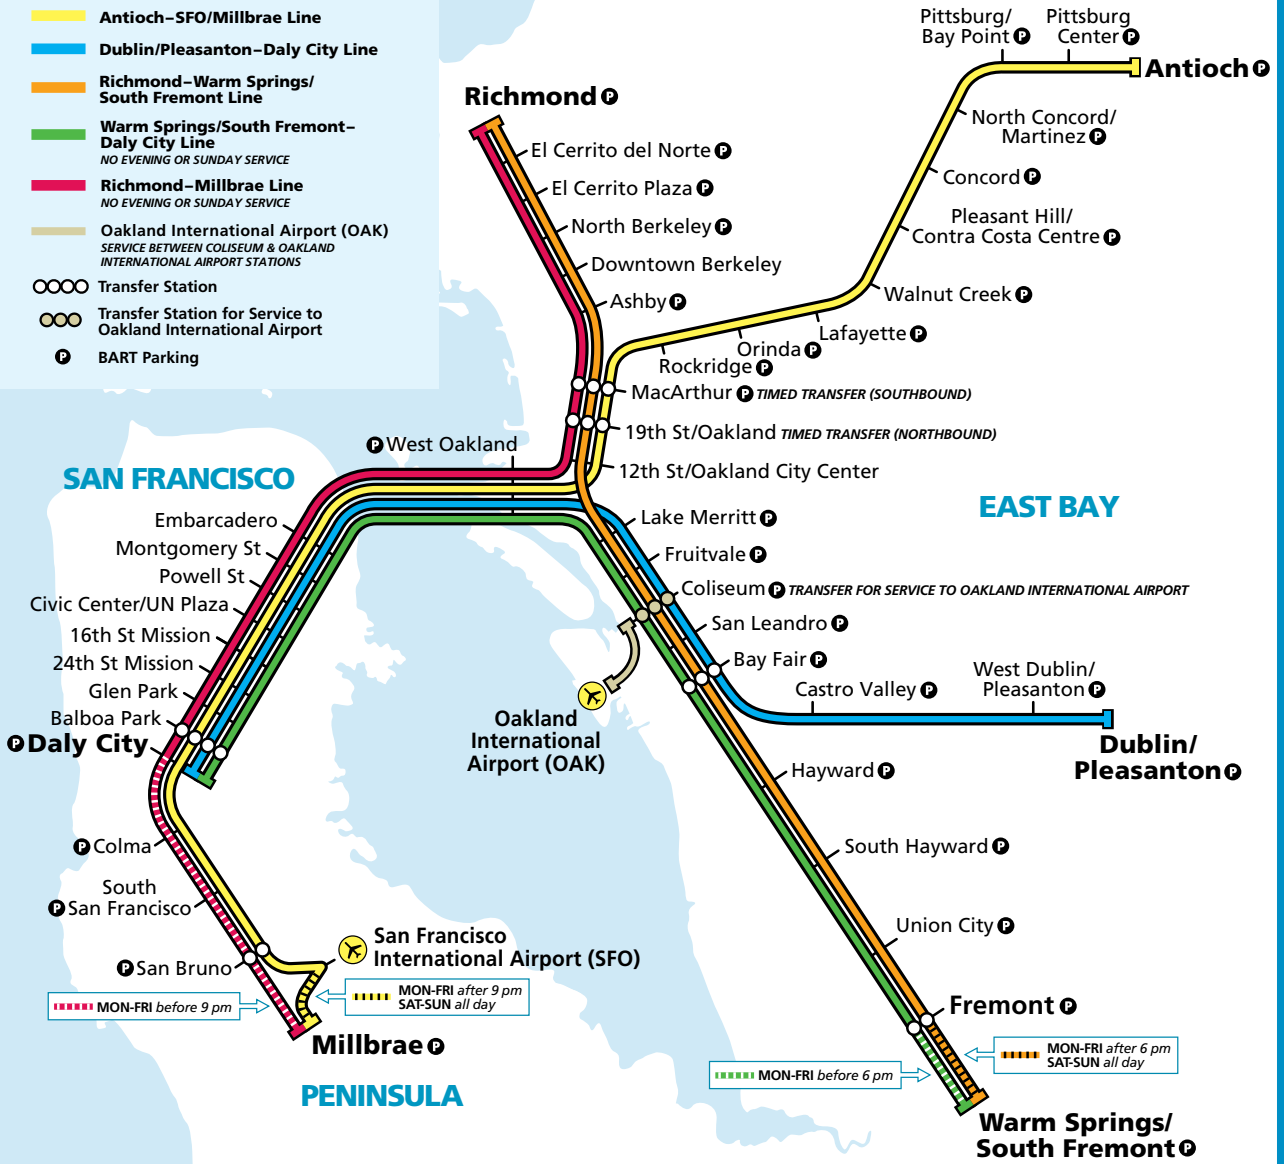

# BART 요금 및 운행시간표

PITTSBURG CENTER  
및 ANTIOCH 방문 신규  
시간표 및 요금 적용

요금, 운행시간표,  
지도 및  
일반 정보

2018년 5월  
무료

Korean  
Fares and  
Schedules

Bay Area Rapid Transit District  
P.O. Box 12688  
Oakland, CA 94604-2688

BART... 목적지까지 안전하게 모십니다.

# BART 시스템 지도

- █ Antioch-SFO/Millbrae Line
- █ Dublin/Pleasanton-Daly City Line
- █ Richmond-Warm Springs/South Fremont Line
- █ Warm Springs/South Fremont-Daly City Line  
NO EVENING OR SUNDAY SERVICE
- █ Richmond-Millbrae Line  
NO EVENING OR SUNDAY SERVICE
- █ Oakland International Airport (OAK)  
SERVICE BETWEEN COLISEUM & OAKLAND INTERNATIONAL AIRPORT STATIONS
- Transfer Station
- Transfer Station for Service to Oakland International Airport
- Ⓟ BART Parking