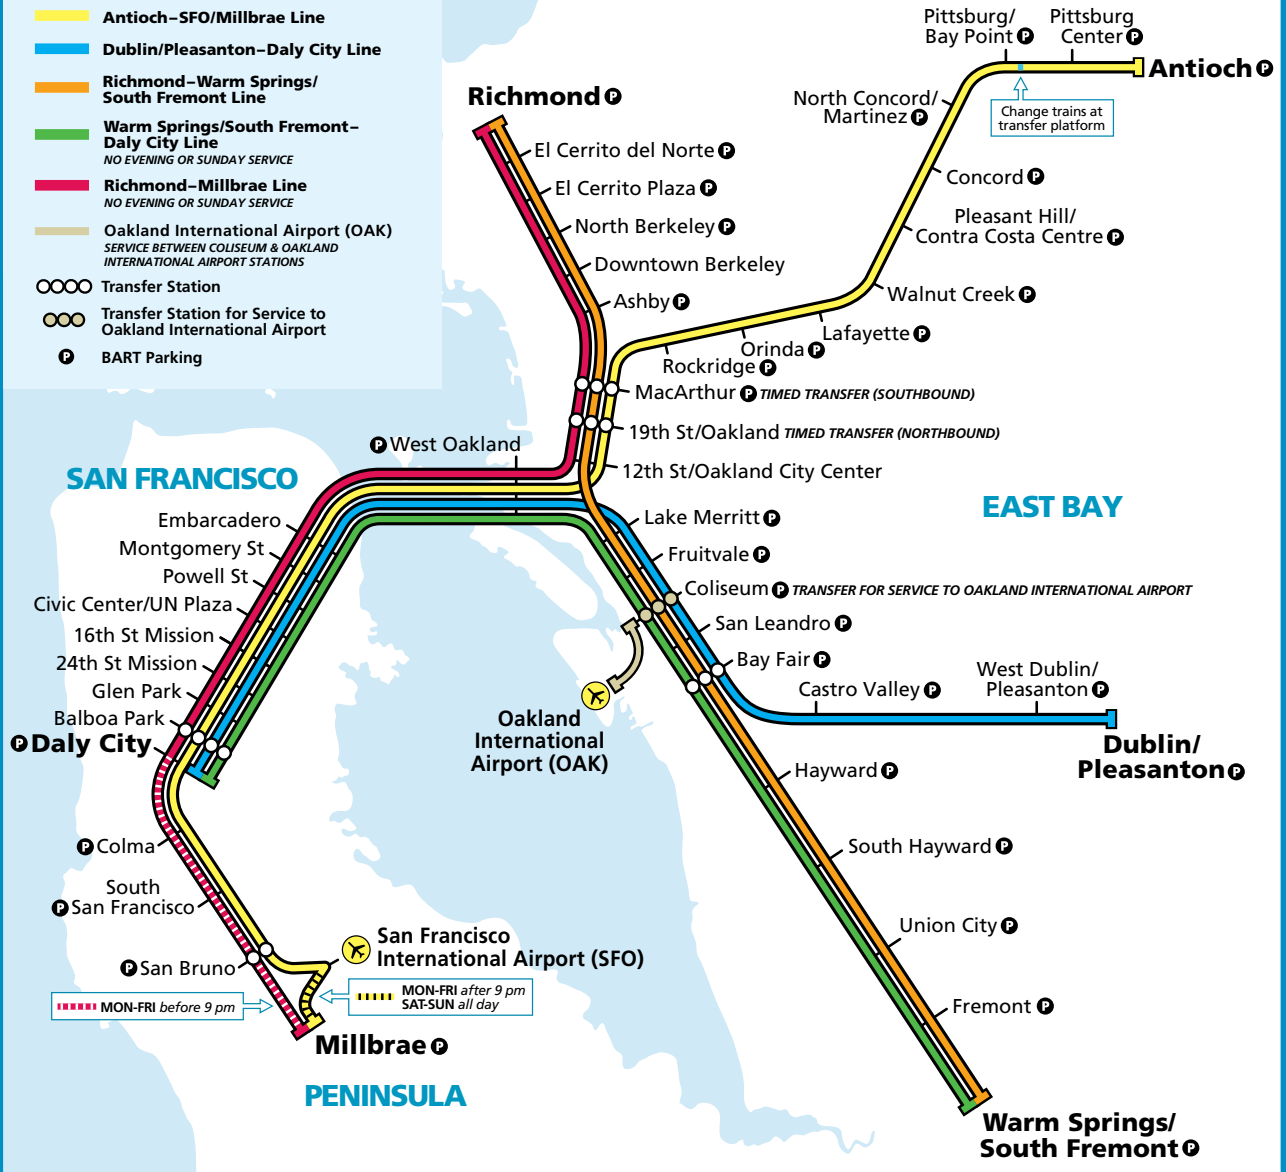

Chinese
Fares and
Schedules

Bay Area Rapid Transit District
P.O. Box 12688
Oakland, CA 94604-2688

搭乘 BART... 立即抵達目的地。

BART 系統地圖

- █ Antioch-SFO/Millbrae Line
- █ Dublin/Pleasanton-Daly City Line
- █ Richmond-Warm Springs/South Fremont Line
- █ Warm Springs/South Fremont-Daly City Line
NO EVENING OR SUNDAY SERVICE
- █ Richmond-Millbrae Line
NO EVENING OR SUNDAY SERVICE
- █ Oakland International Airport (OAK)
SERVICE BETWEEN COLISEUM & OAKLAND INTERNATIONAL AIRPORT STATIONS
- Transfer Station
- Transfer Station for Service to Oakland International Airport
- Ⓟ BART Parking