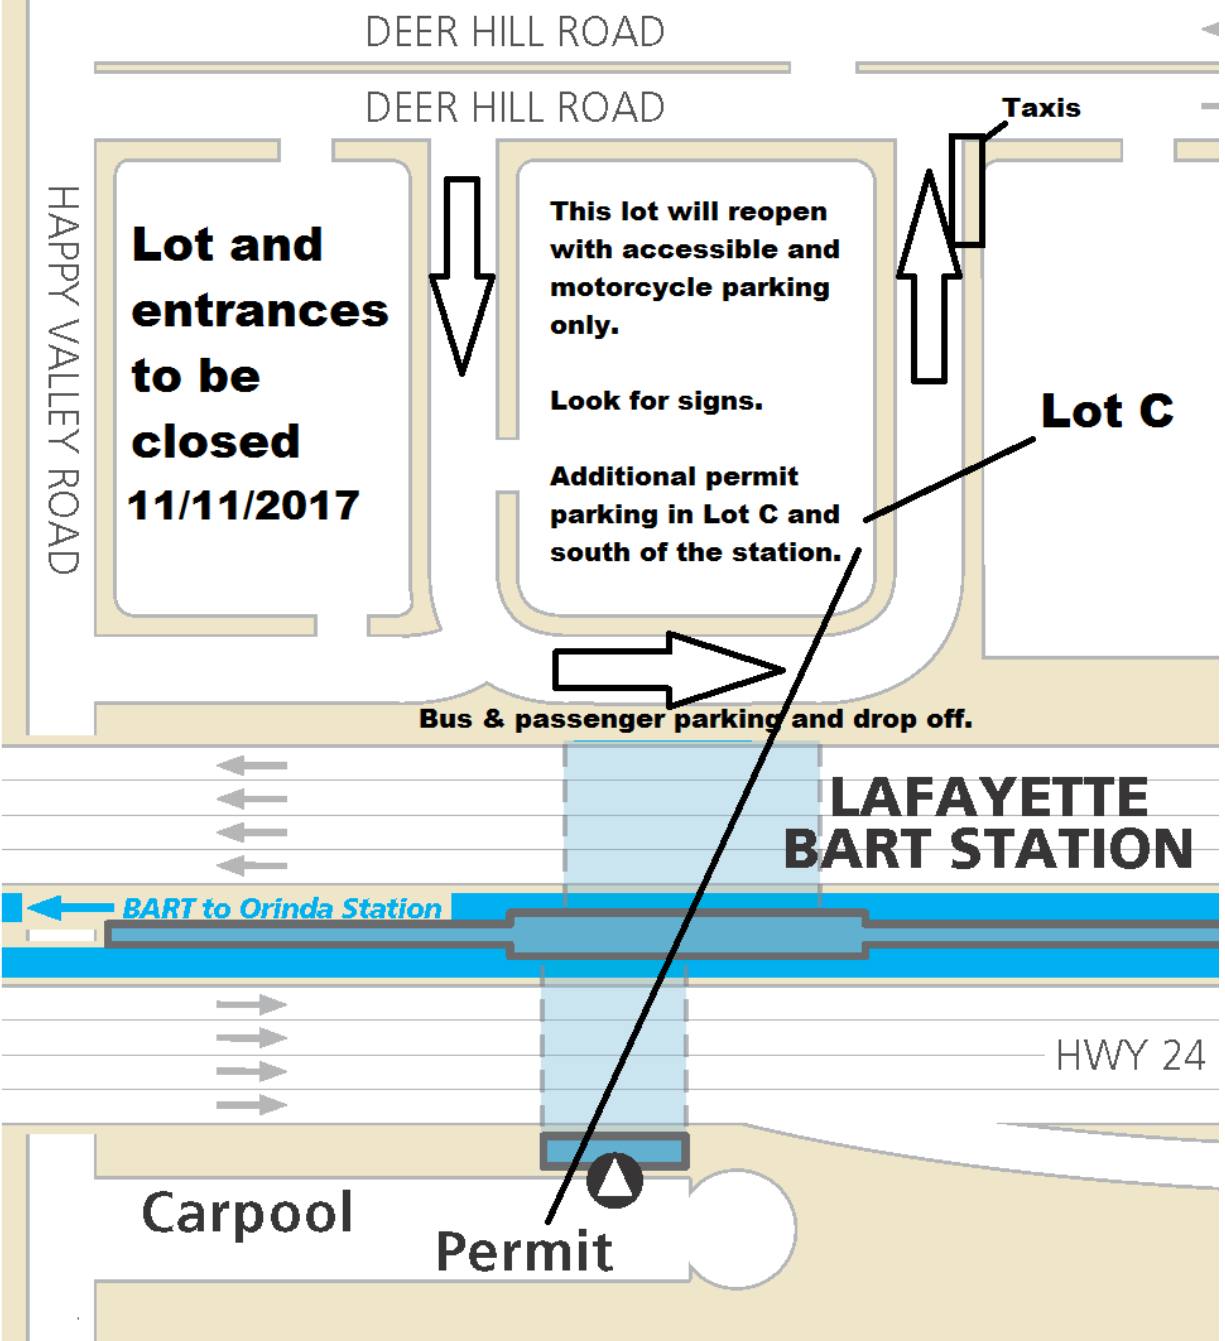

BART Parking Lafayette

DEER HILL ROAD

DEER HILL ROAD

HAPPY VALLEY ROAD

Lot and entrances to be closed 11/11/2017

This lot will reopen with accessible and motorcycle parking only.

Look for signs.

Additional permit parking in Lot C and south of the station.

Taxis

Lot C

Bus & passenger parking and drop off.

LAFAYETTE BART STATION

BART to Orinda Station

HWY 24

Carpool

Permit