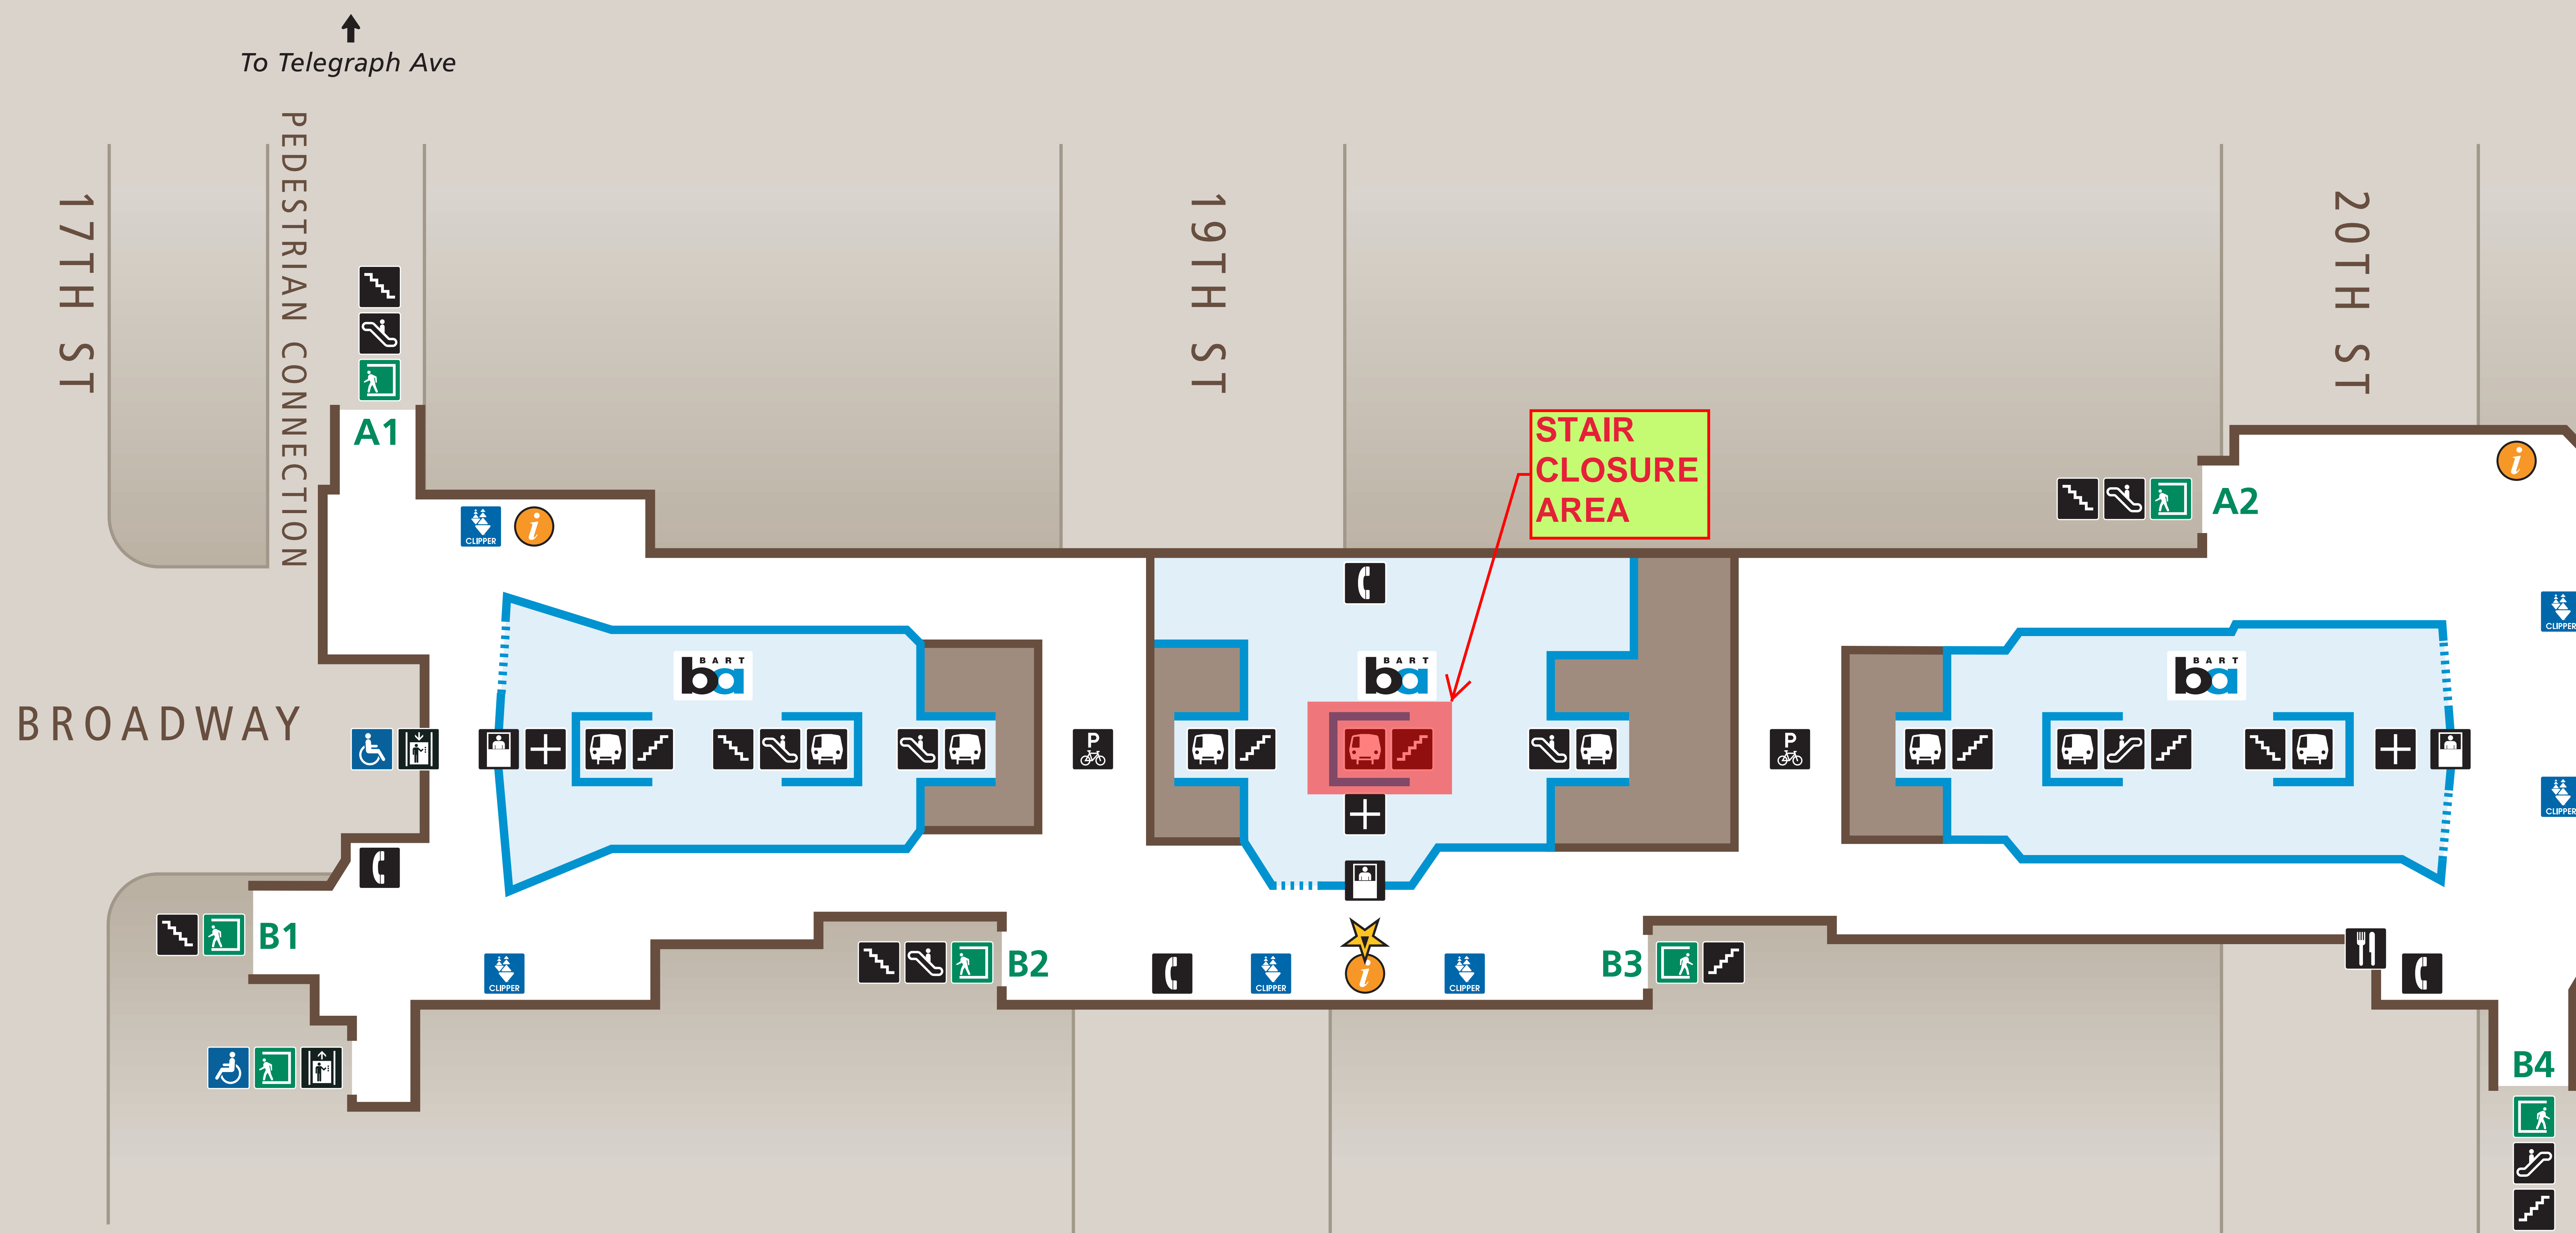

Station Map

Mapa de la estación

車站地圖

Transit Information

19th Street/ Oakland Station

Oakland

Concourse Plan View