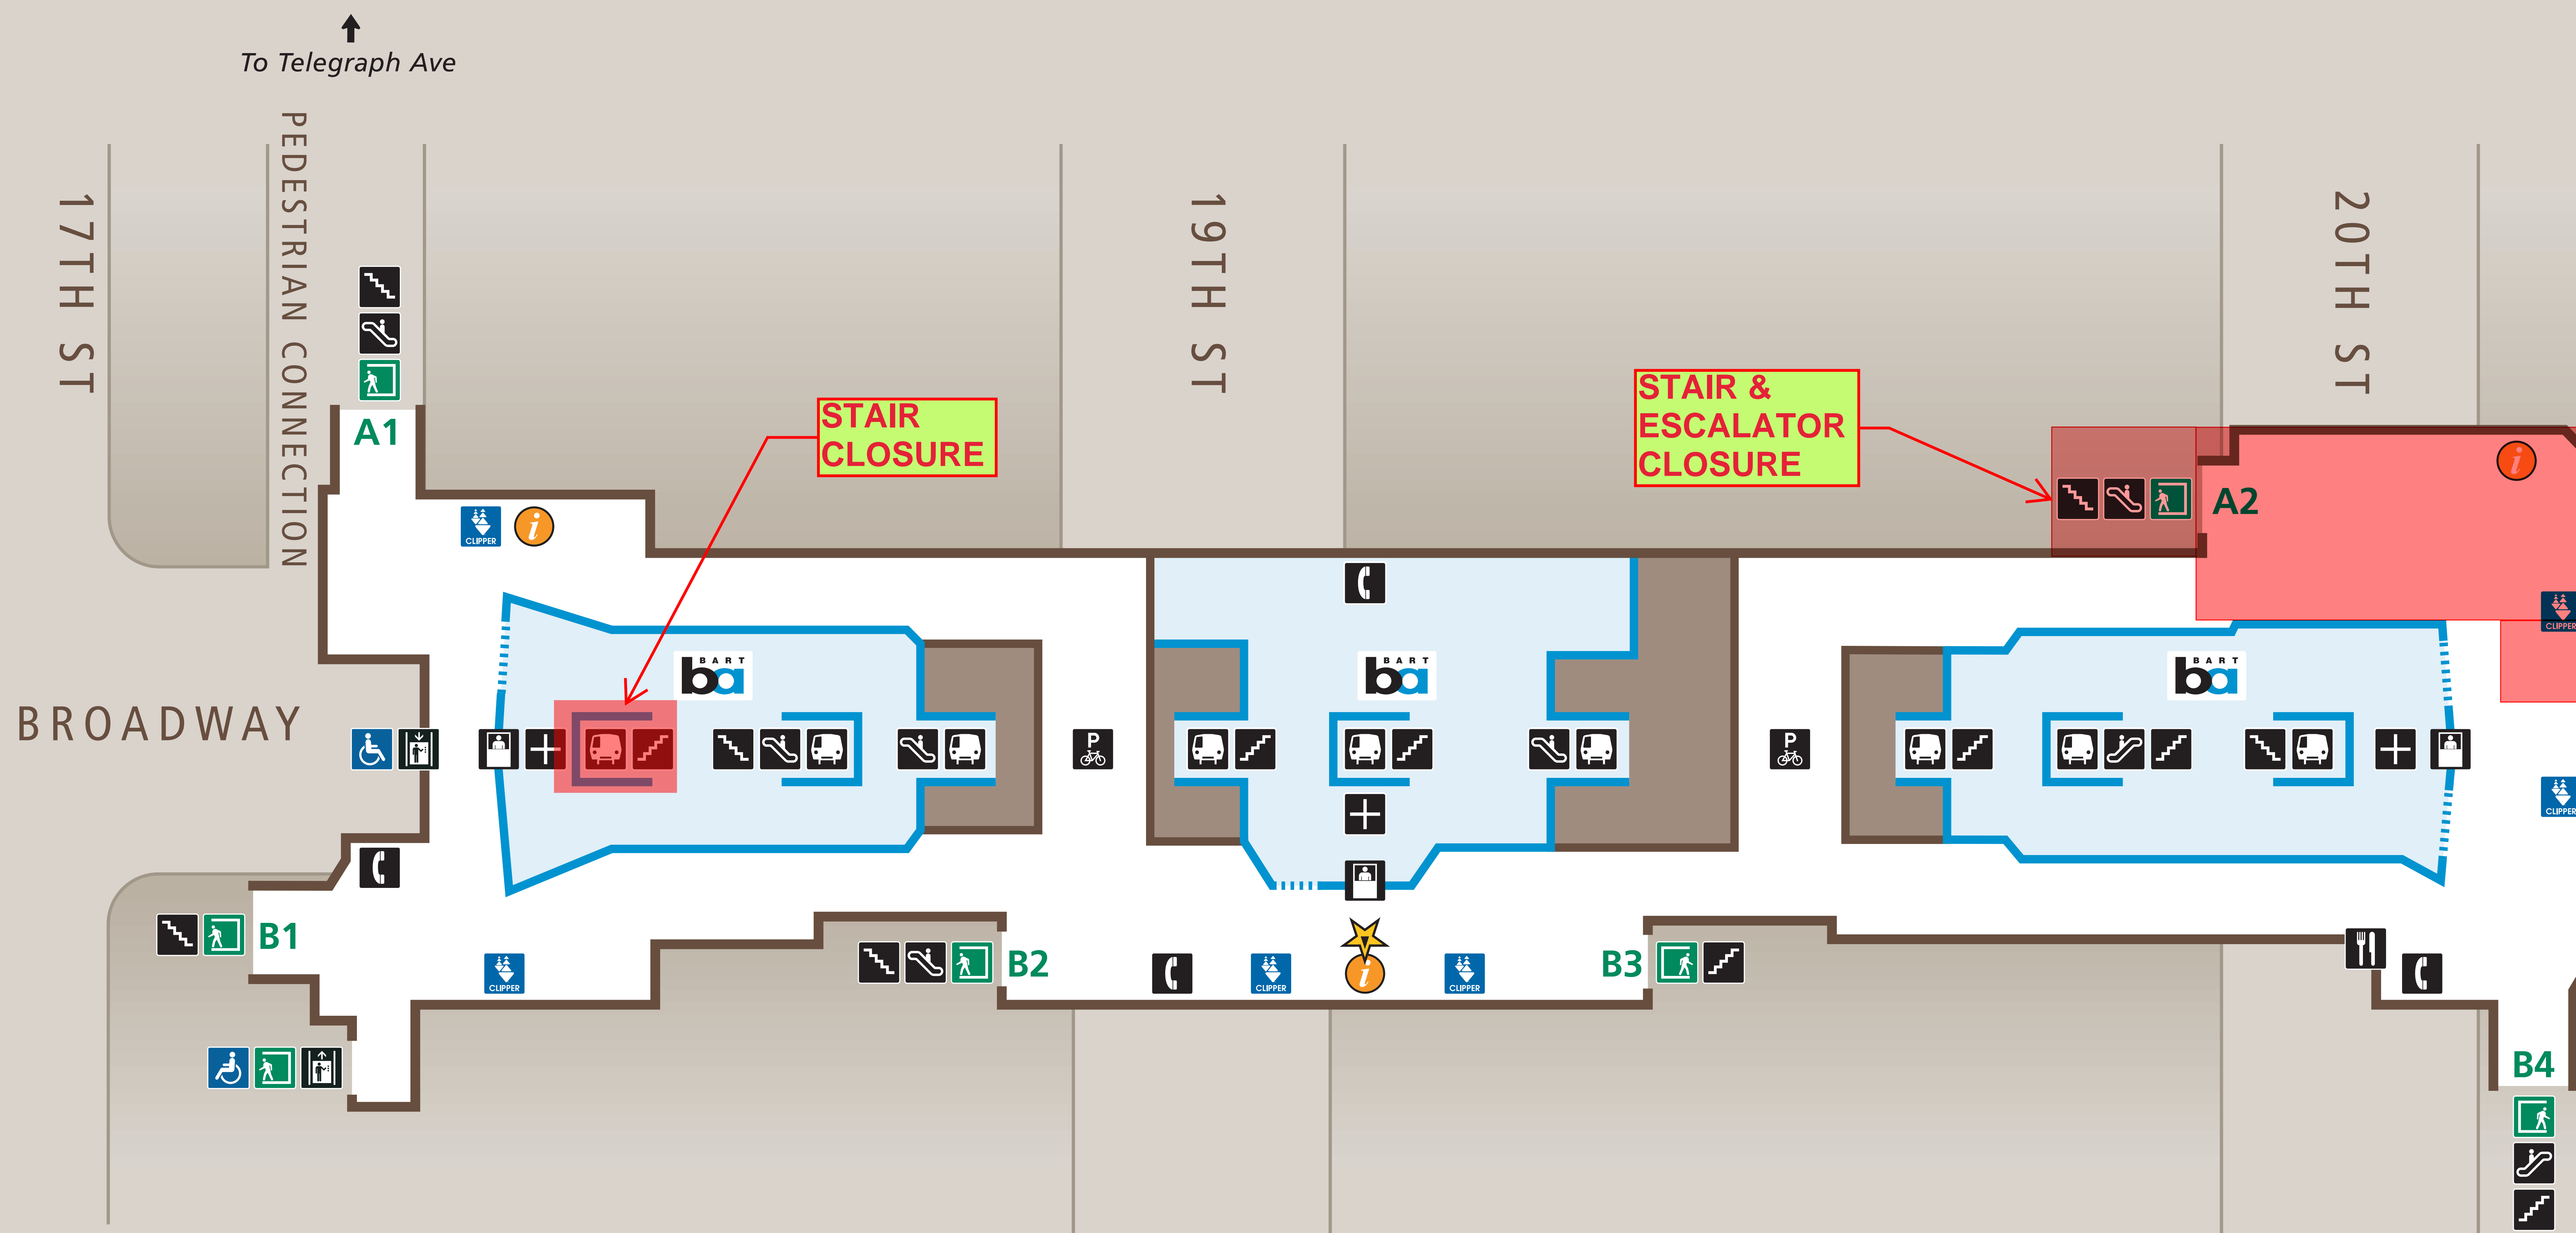

Station Map

Mapa de la estación

車站地圖

Transit Information

19th Street/ Oakland Station

Oakland

Concourse Plan View