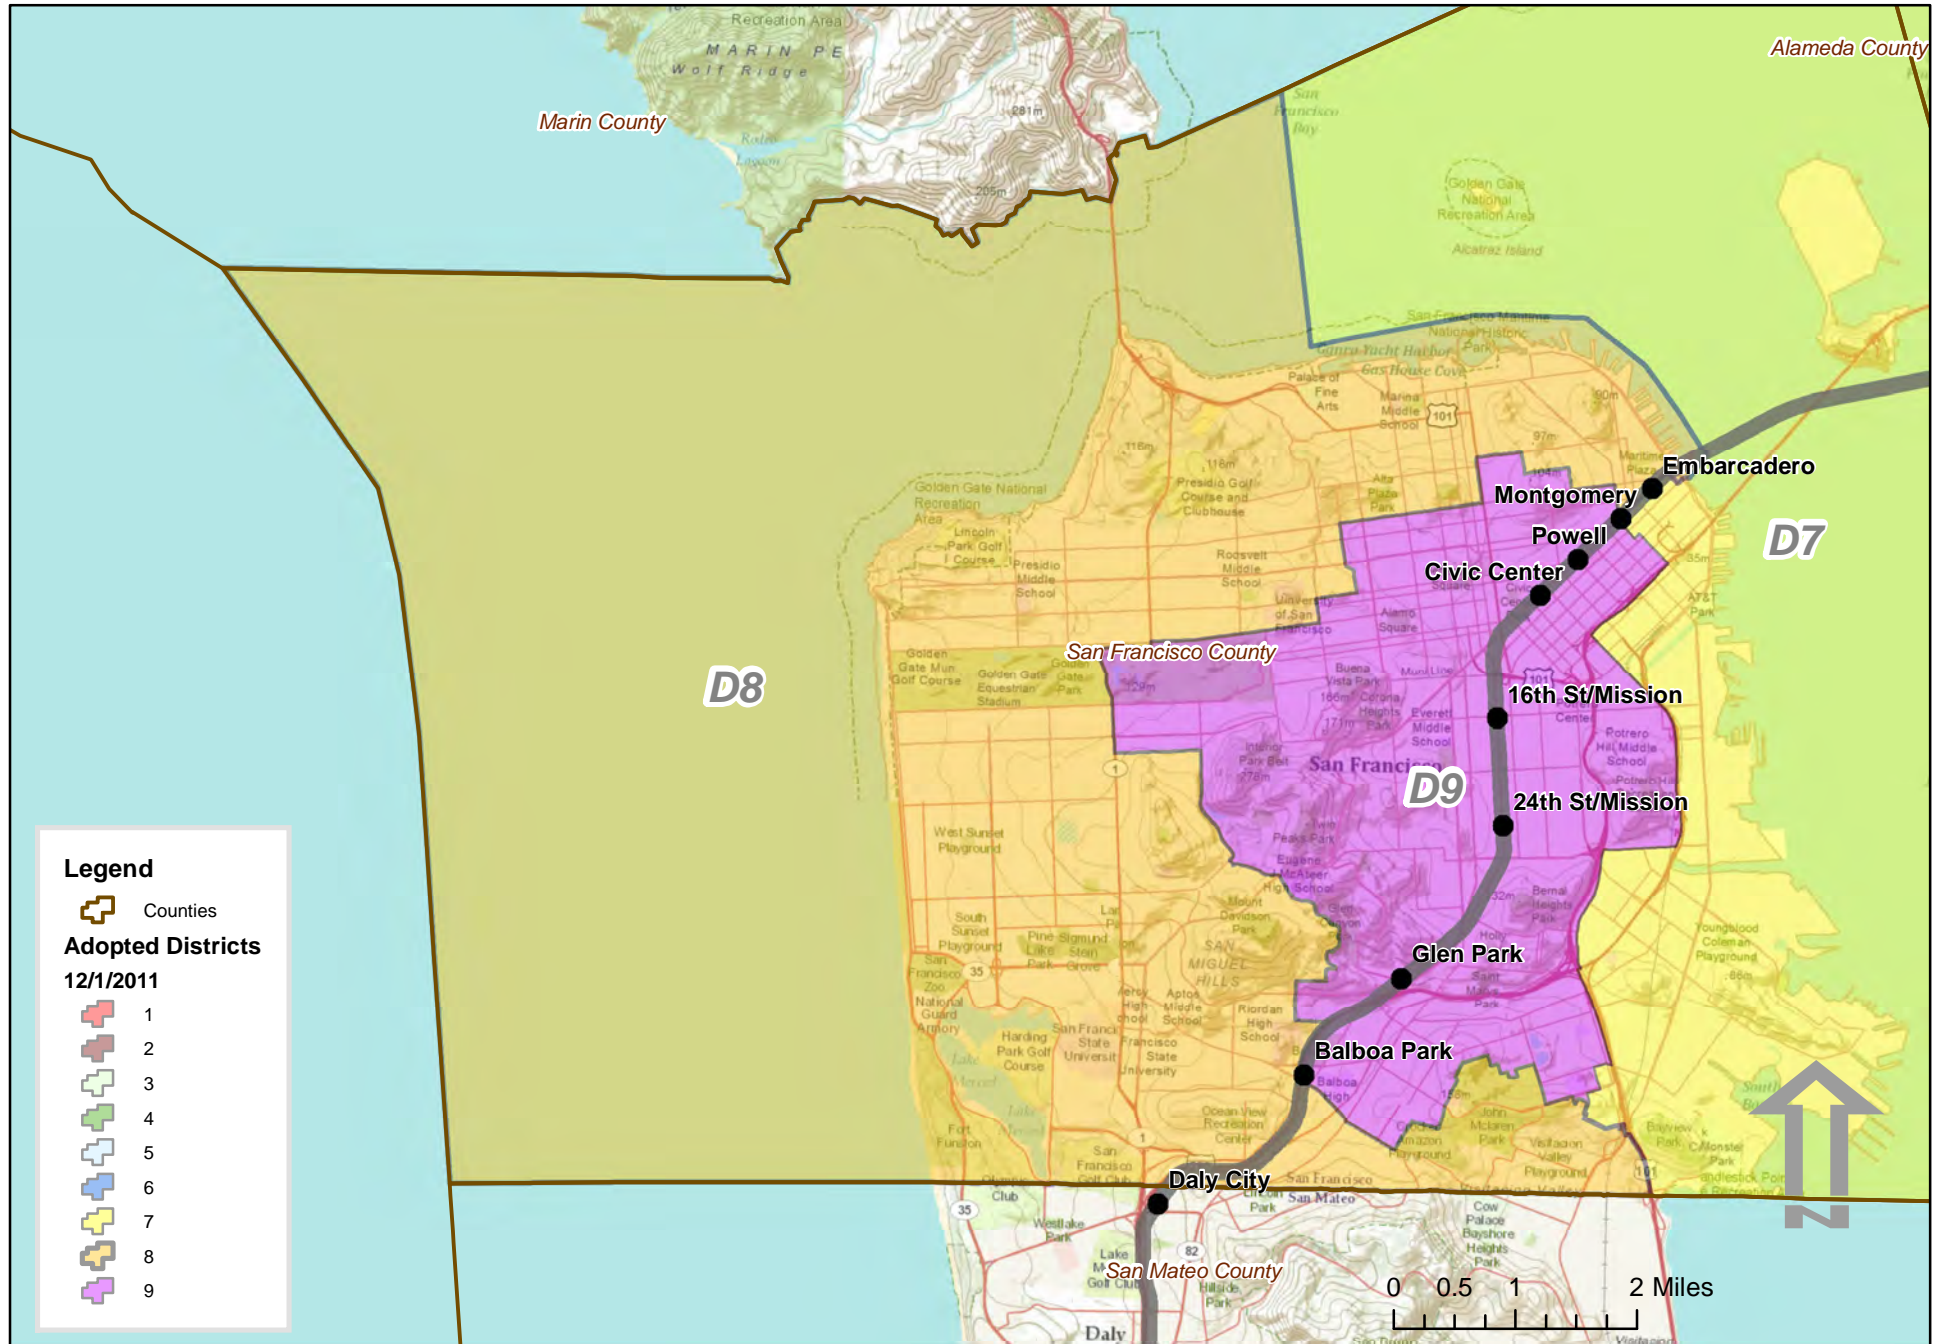

BART Director Election District 8 - 2011

Election Districts 12/1/2011

Map Date: 1/4/2012

Geographic Coordinate System Name: GCS North American 1983

Projected Coordinate System Name: NAD 1983 State Plane California III FIPS 0403 Feet

EGIS Data Provided by the BART Information Technology Department 300 Lakeside Dr. 11th Floor, Oakland, CA 94612