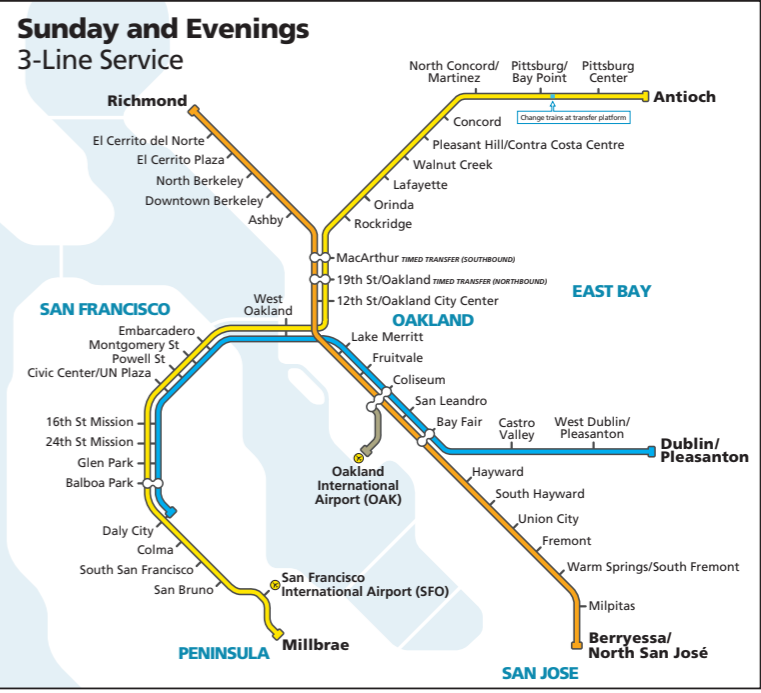

Monday to Saturday Until Evening 5-Line Service

	Antioch-SFO+Millbrae Line
	Dublin/Pleasanton-Daly City Line
	Berryessa/North San José-Richmond Line
	Berryessa/North San José-Daly City Line
	Richmond-Millbrae+SFO Line
	Oakland International Airport (OAK)
	Transfer Station
	Rail Transfer Station
	BART Parking
	Future Service