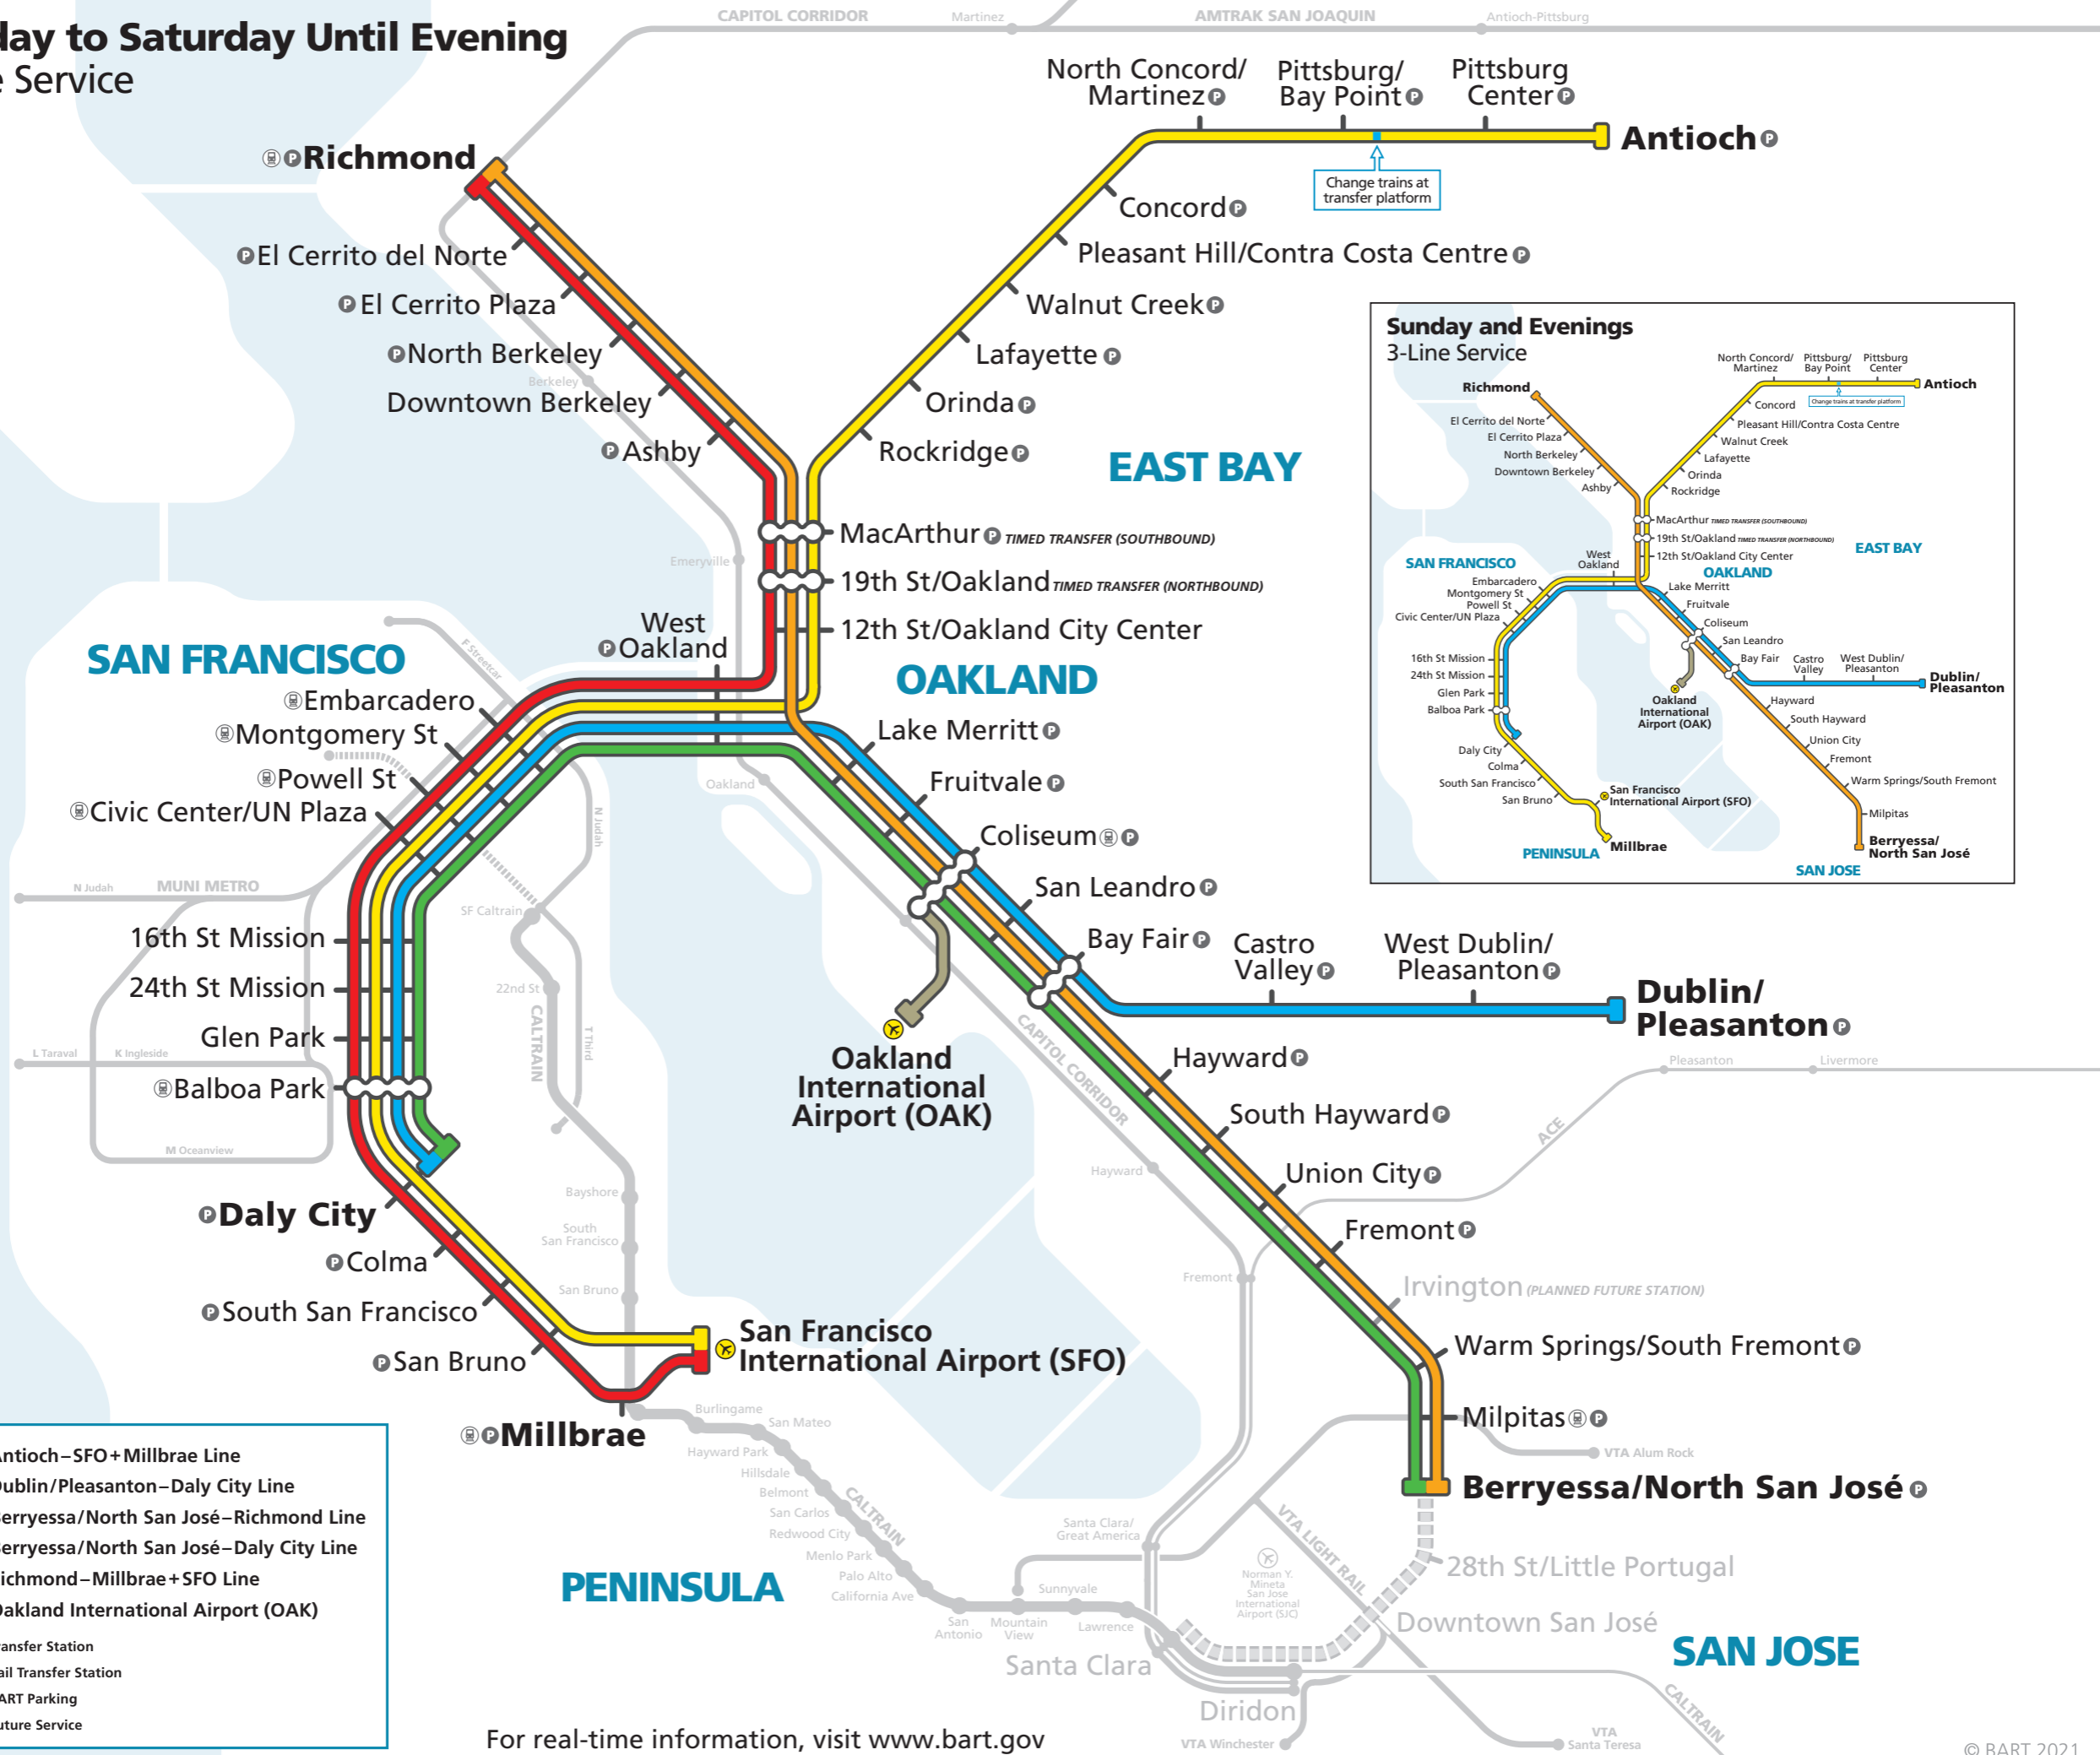

Monday to Saturday Until Evening 5-Line Service

	Antioch-SFO+Millbrae Line
	Dublin/Pleasanton-Daly City Line
	Berryessa/North San José-Richmond Line
	Berryessa/North San José-Daly City Line
	Richmond-Millbrae+SFO Line
	Oakland International Airport (OAK)
	Transfer Station
	Rail Transfer Station
	BART Parking
	Future Service

For real-time information, visit www.bart.gov