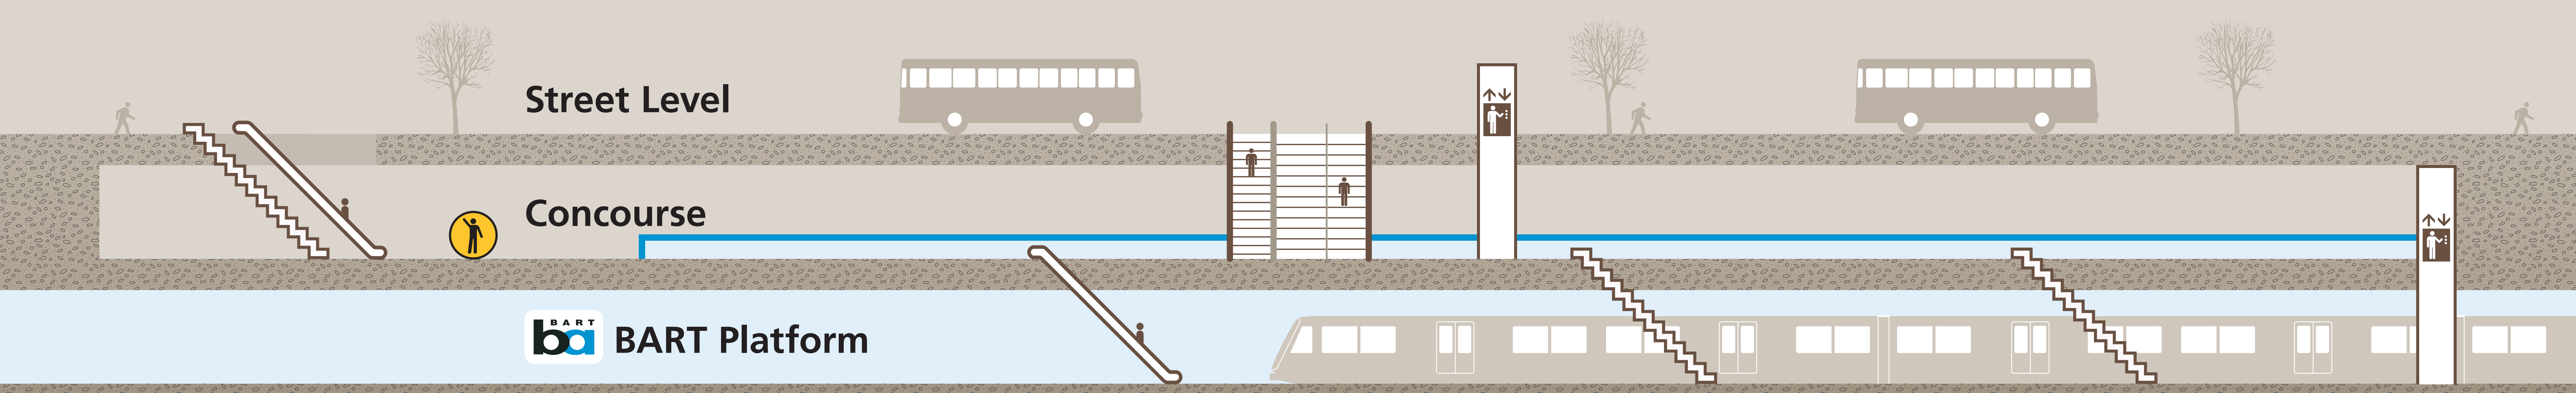

Station Section View

**Free Bay Area
Transit Information**
Dial 5-1-1 or visit 511.org