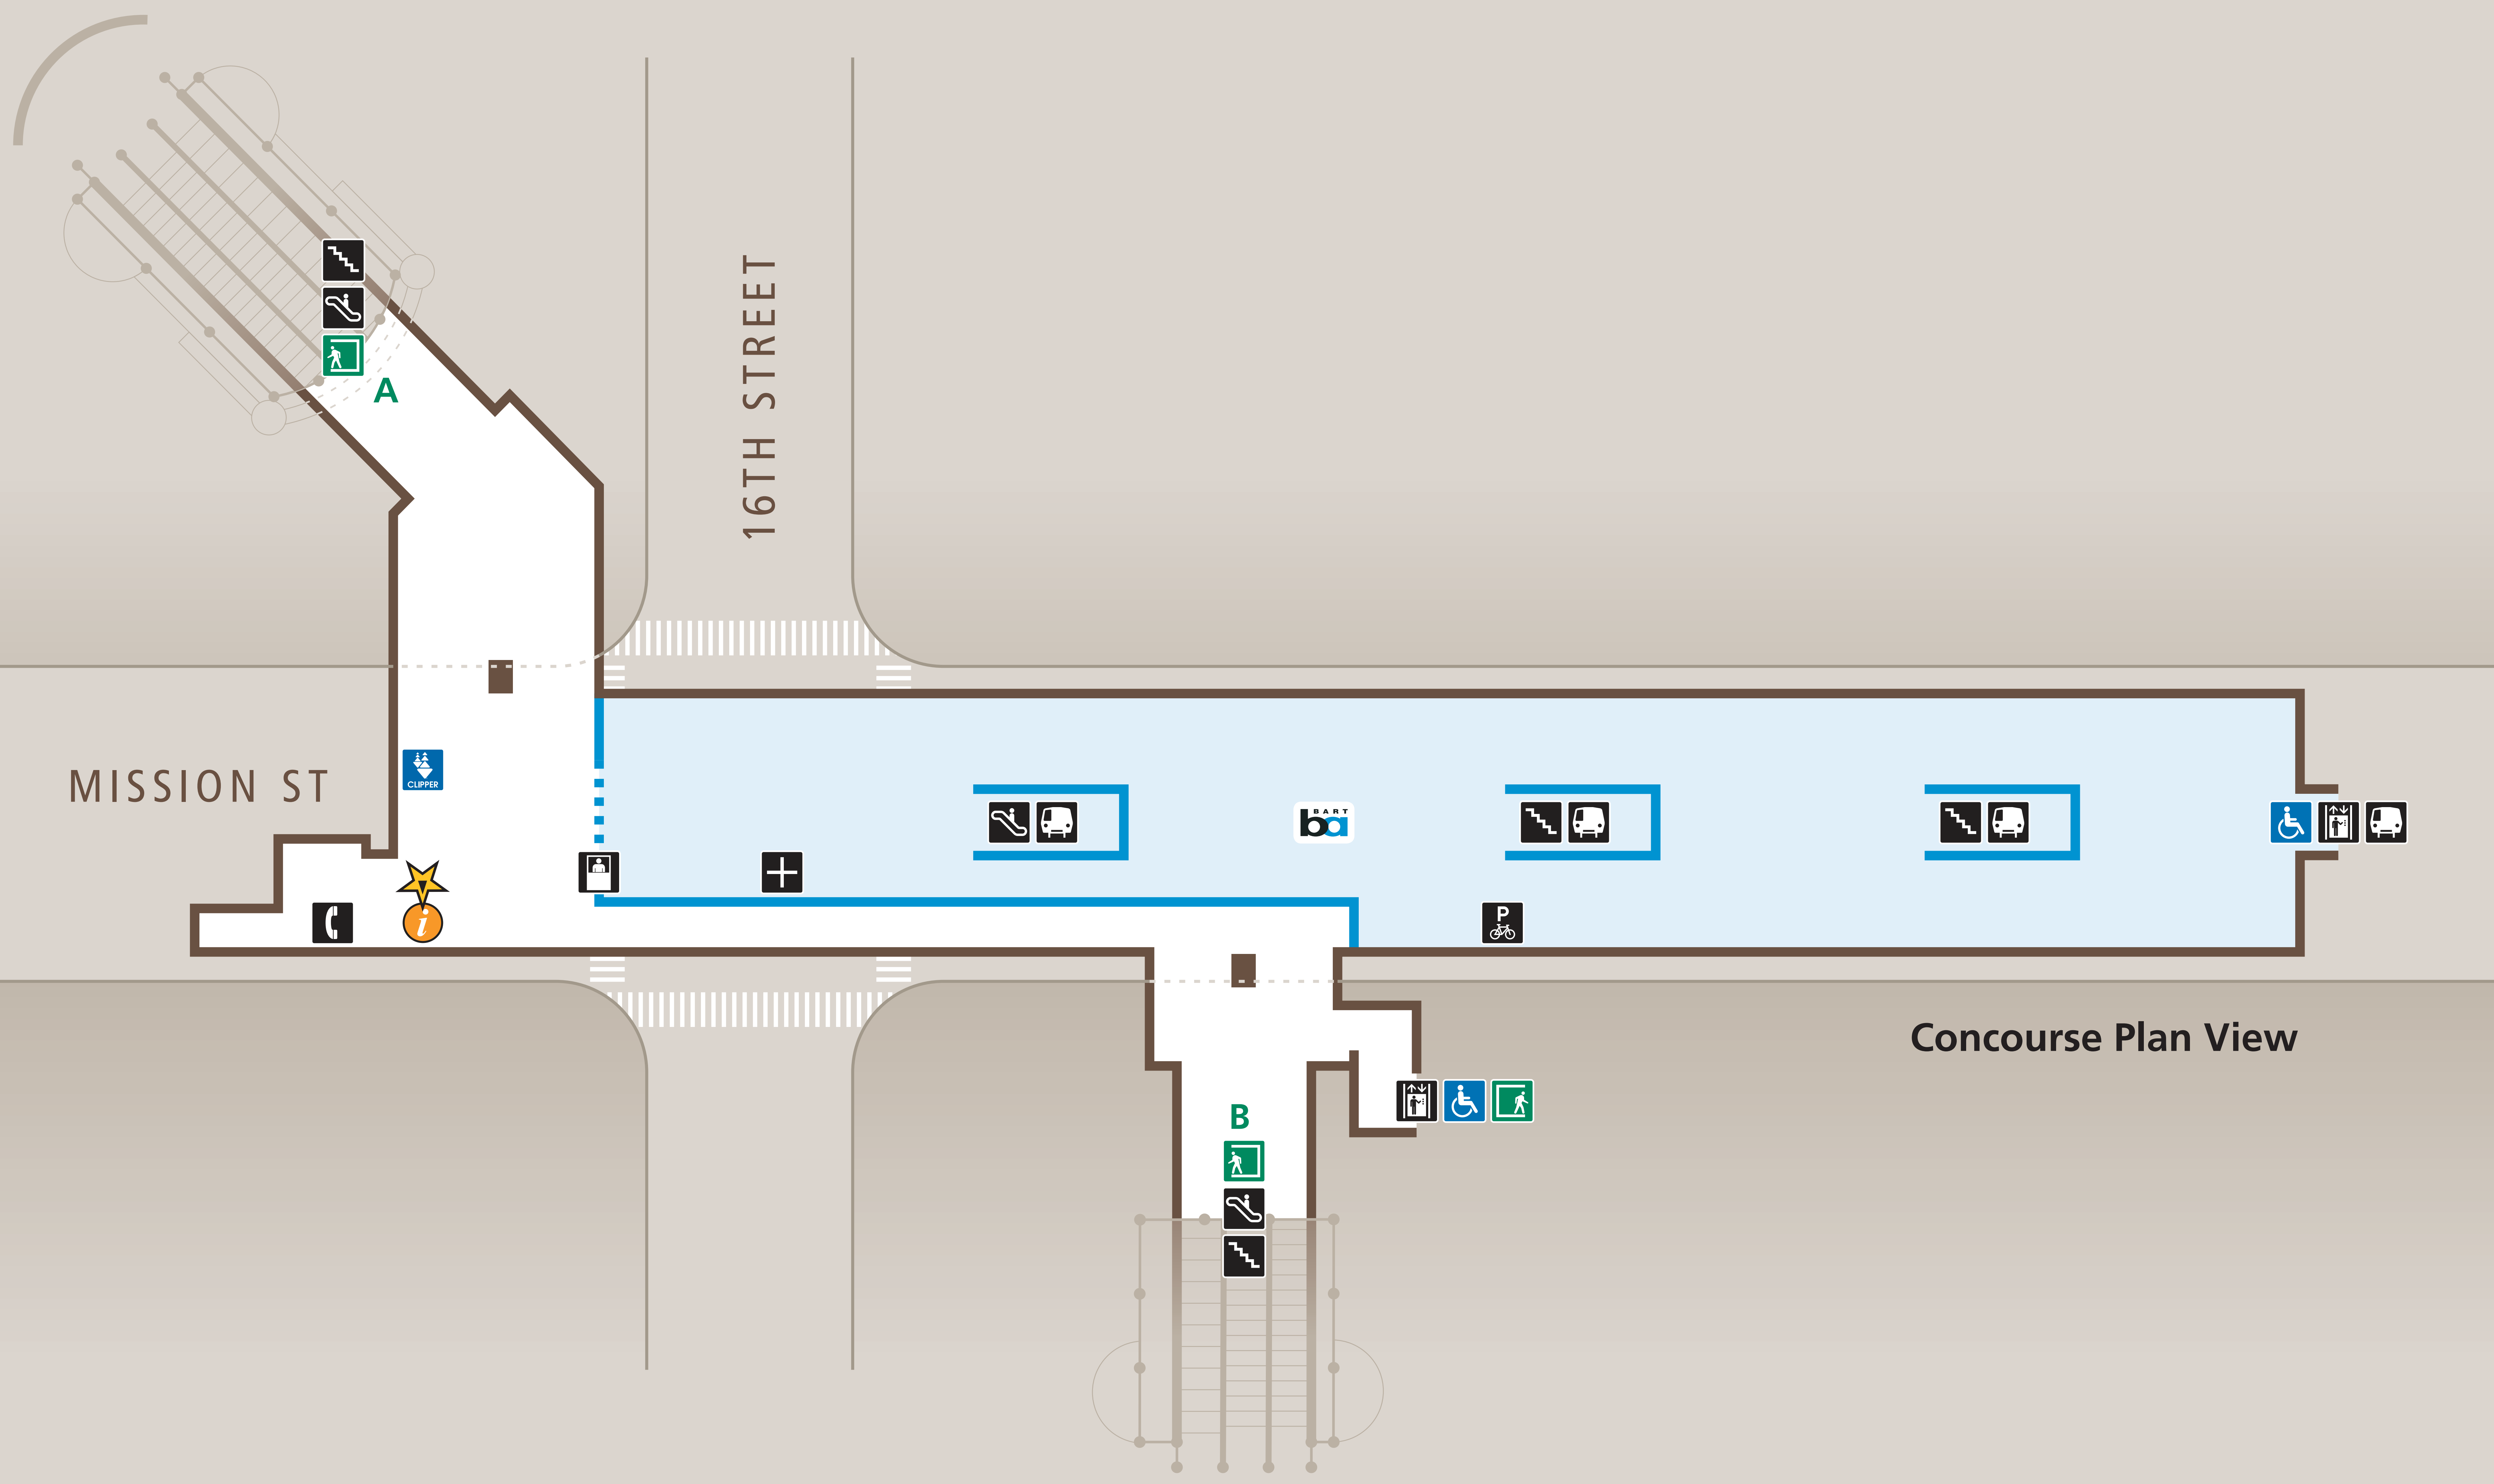

Station Map

Mapa de la estación

車站地圖

Transit Information

16th St. Mission Station

San Francisco

Map Key

- You Are Here
- Exit
- BART Train
- Bike Parking
- Elevator
- Escalator
- Stairs
- Station Agent Booth
- Telephones
- **Ticket Vending:**
  - Addfare
  - Clipper / Add Cash Value
- Transit Information
- Wheelchair Accessible

Concourse Plan View