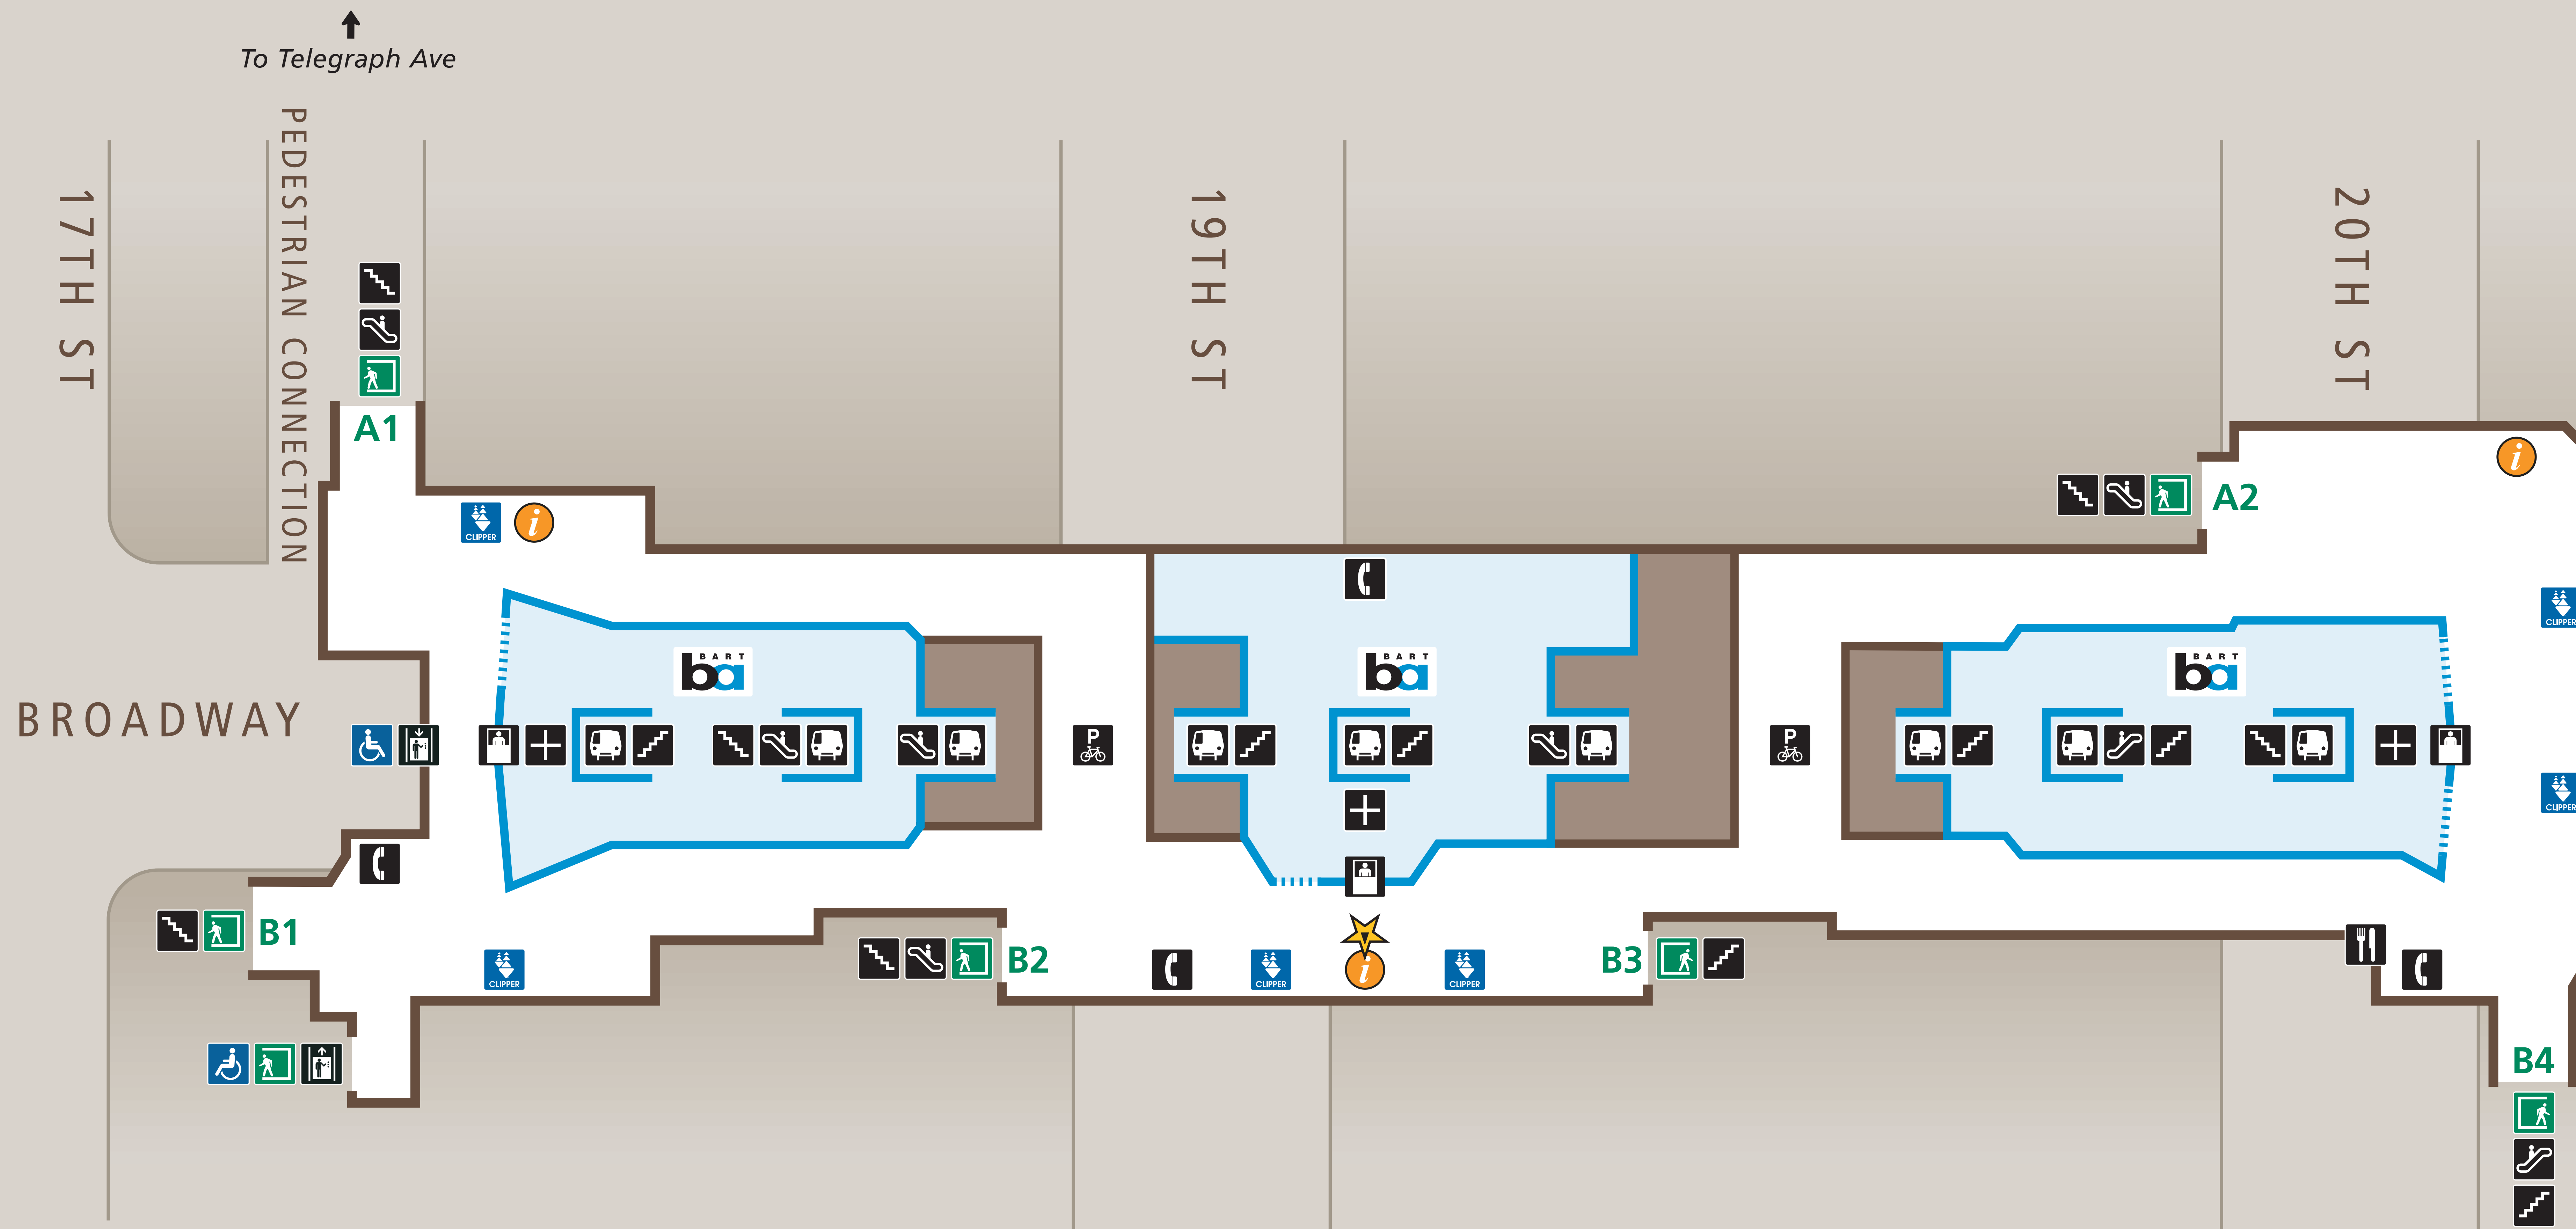

Station Map

Mapa de la estación

車站地圖

Transit Information

19th Street/ Oakland Station

Oakland

Concourse Plan View