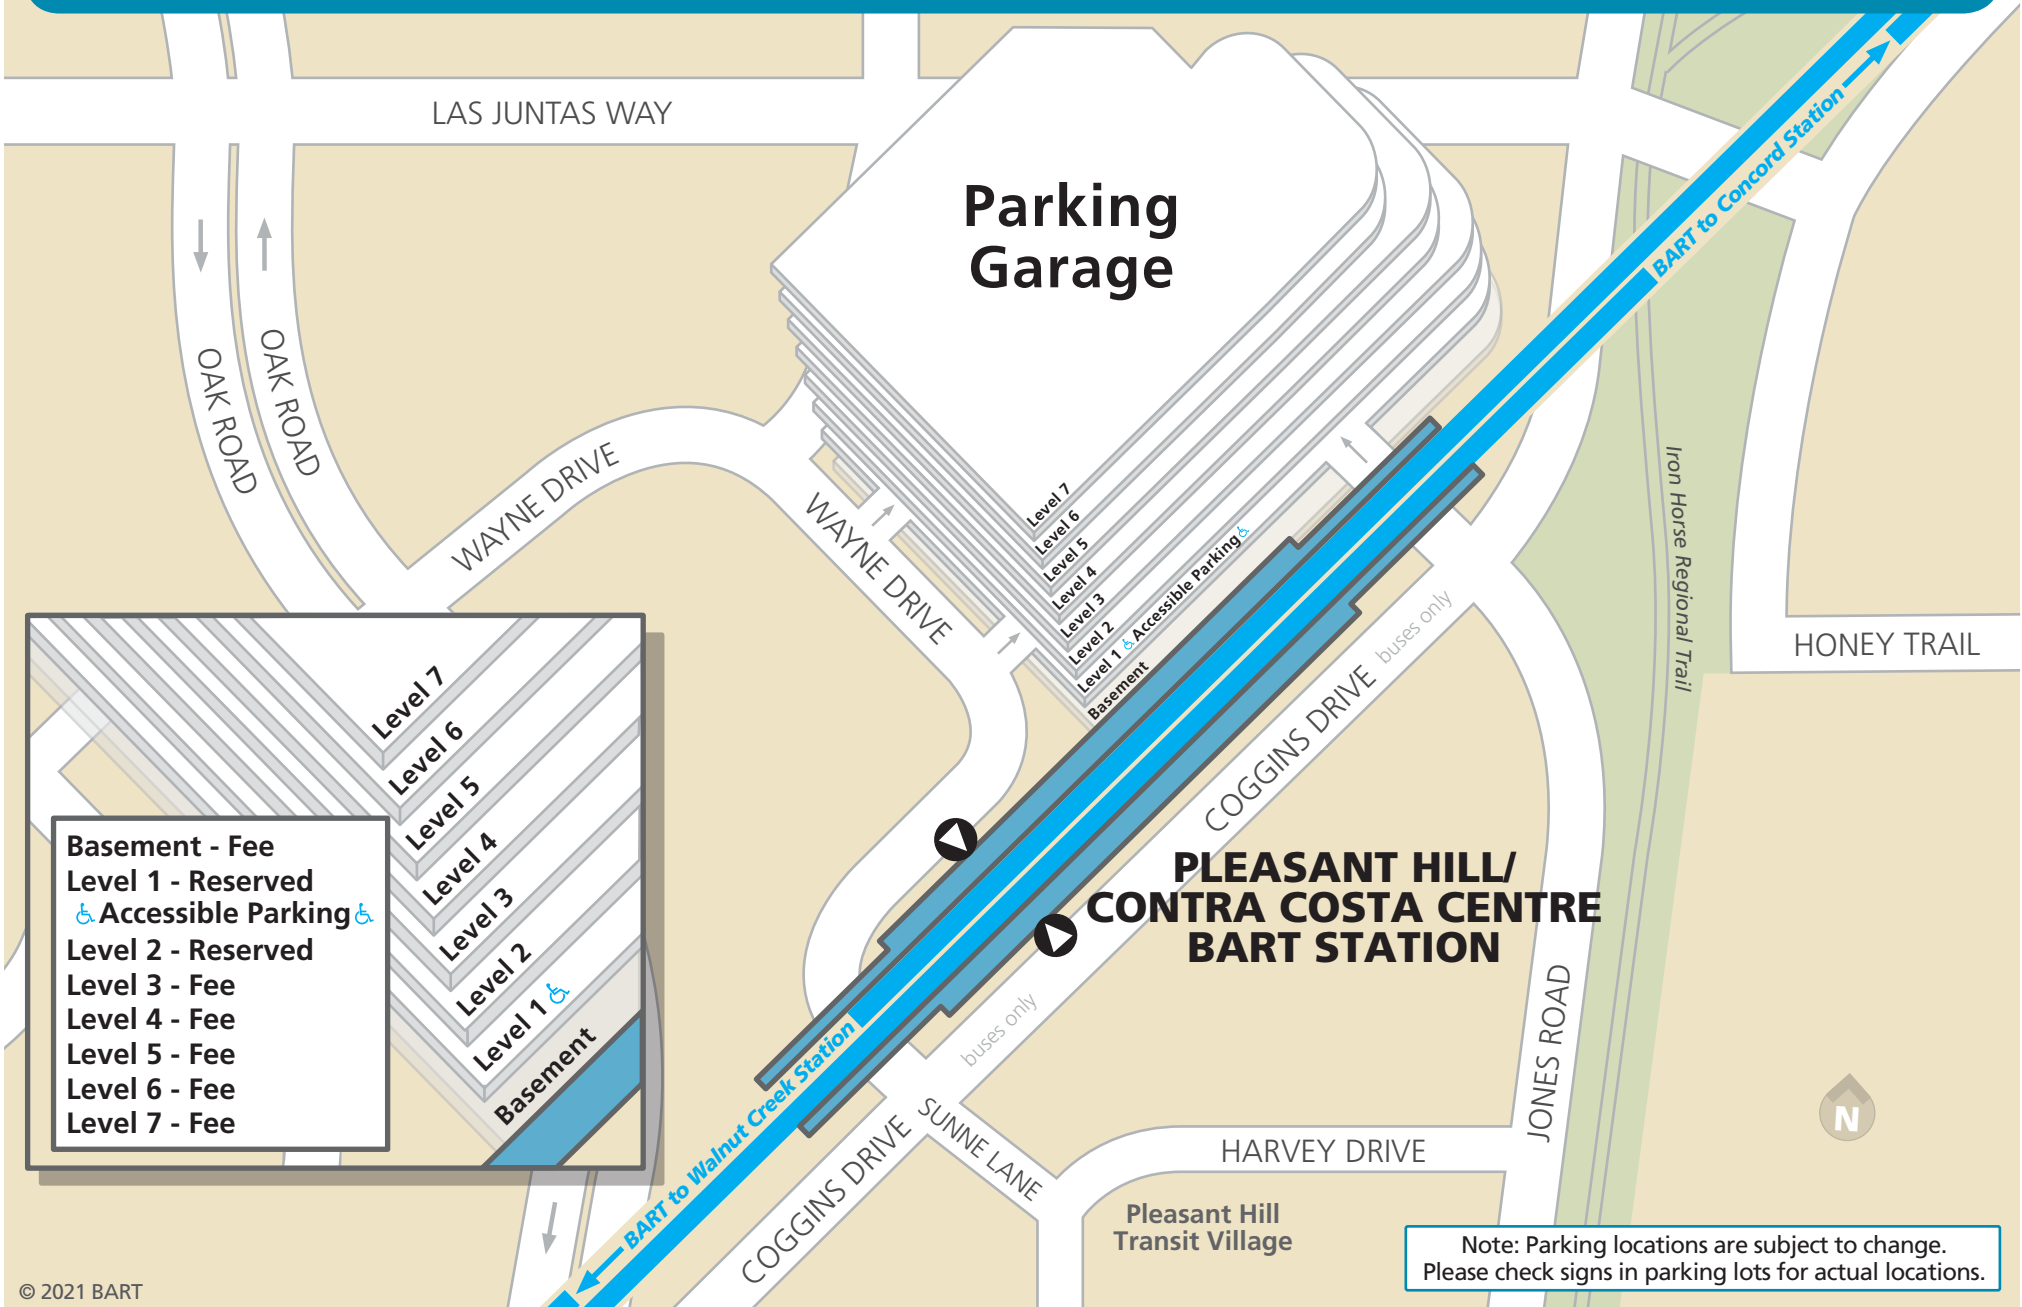

BART Parking Pleasant Hill/Contra Costa Centre

- Basement - Fee
- Level 1 - Reserved & Accessible Parking
- Level 2 - Reserved
- Level 3 - Fee
- Level 4 - Fee
- Level 5 - Fee
- Level 6 - Fee
- Level 7 - Fee

Note: Parking locations are subject to change. Please check signs in parking lots for actual locations.