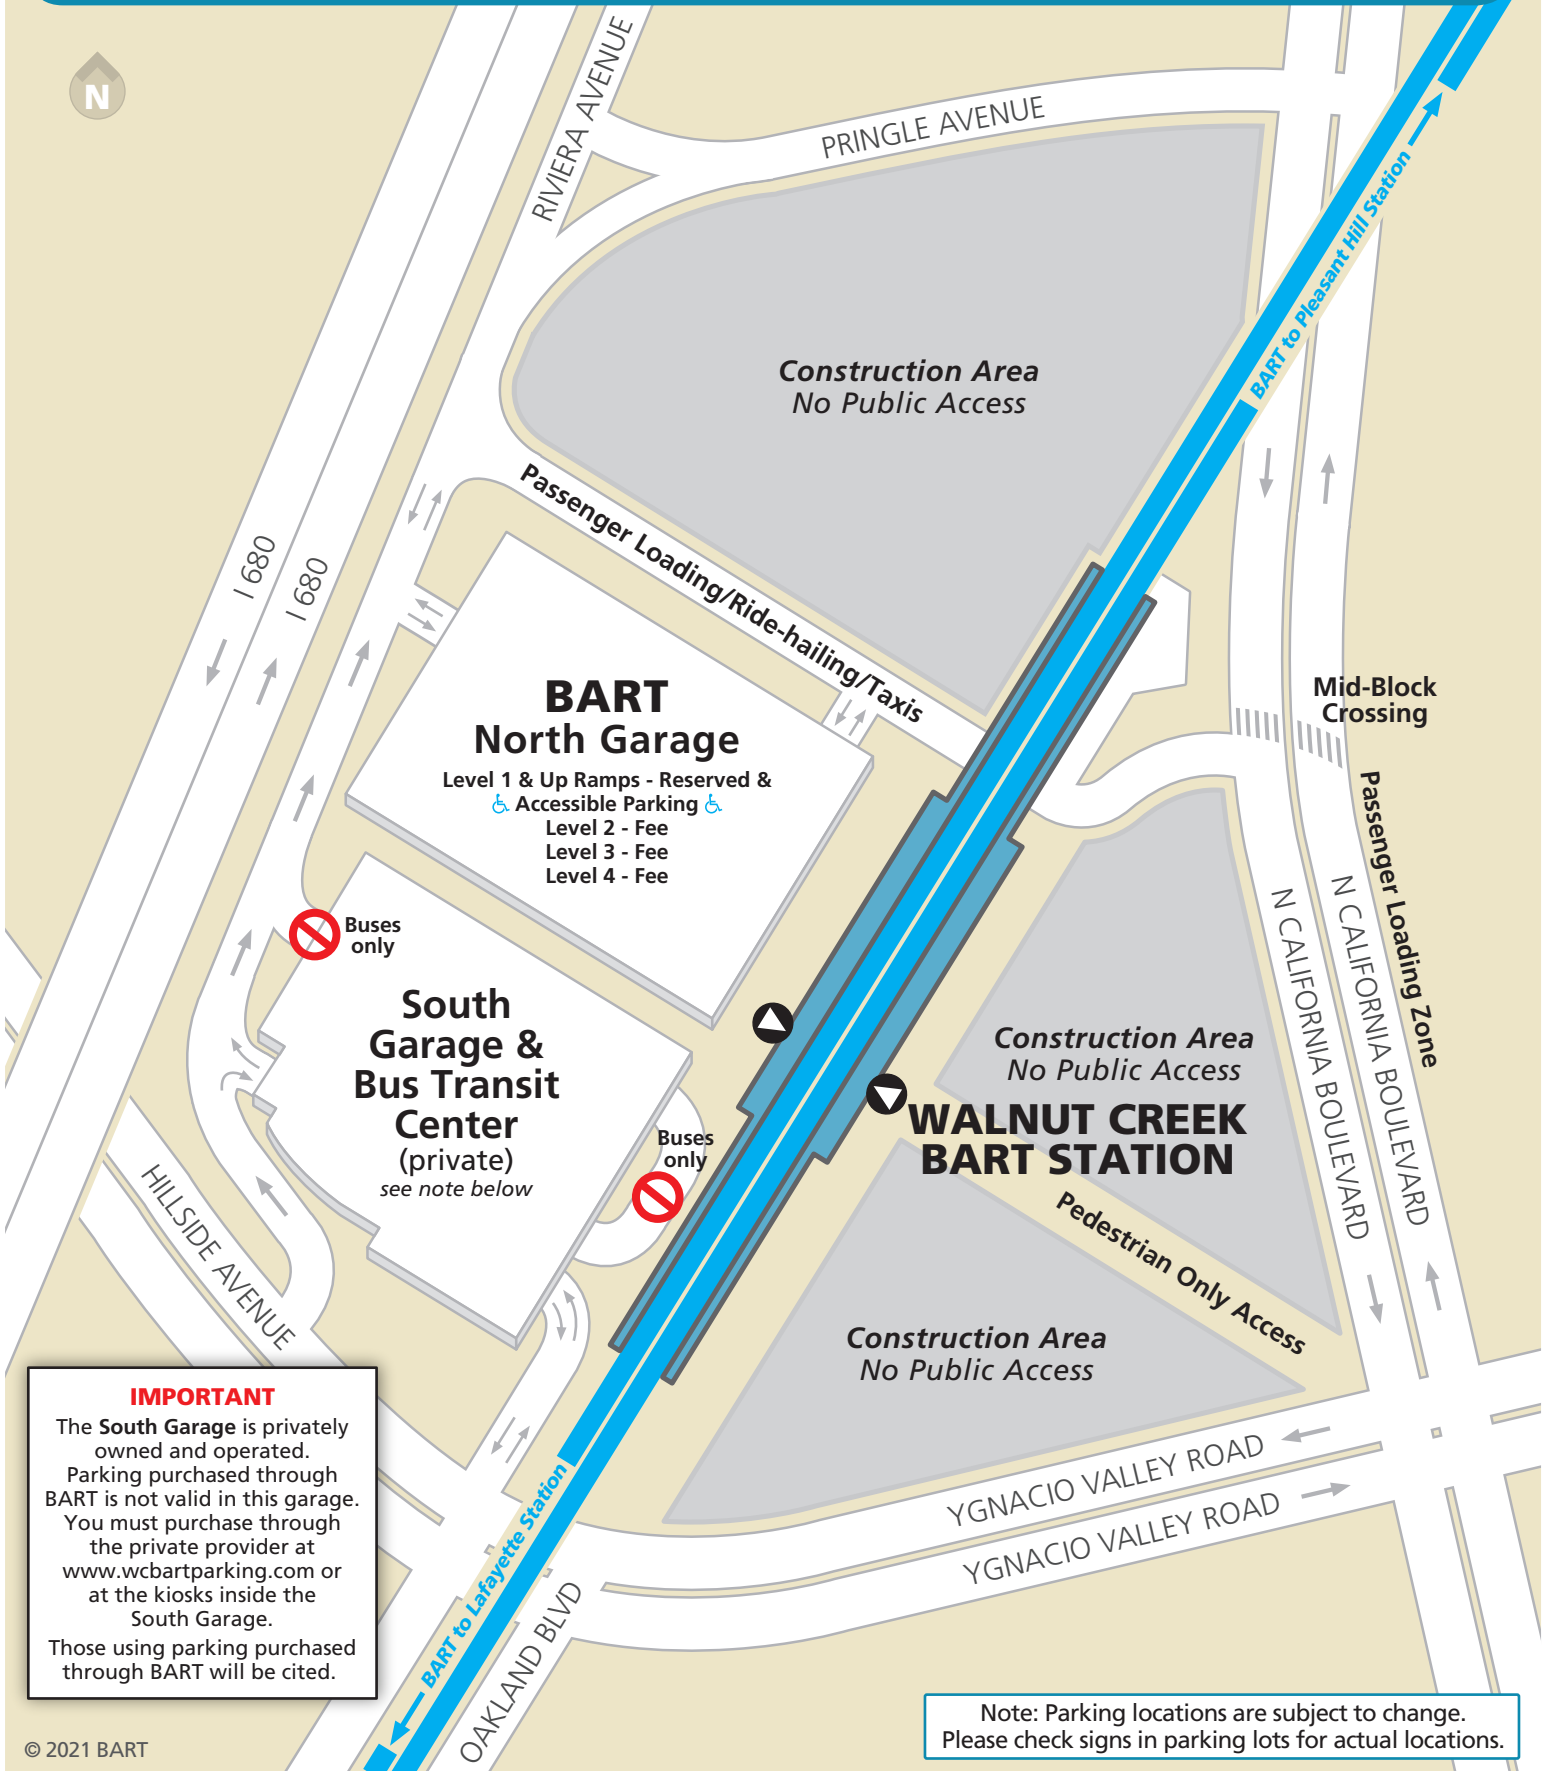

BART Parking Walnut Creek

IMPORTANT
The South Garage is privately owned and operated. Parking purchased through BART is not valid in this garage. You must purchase through the private provider at www.wcbartparking.com or at the kiosks inside the South Garage. Those using parking purchased through BART will be cited.

Note: Parking locations are subject to change. Please check signs in parking lots for actual locations.