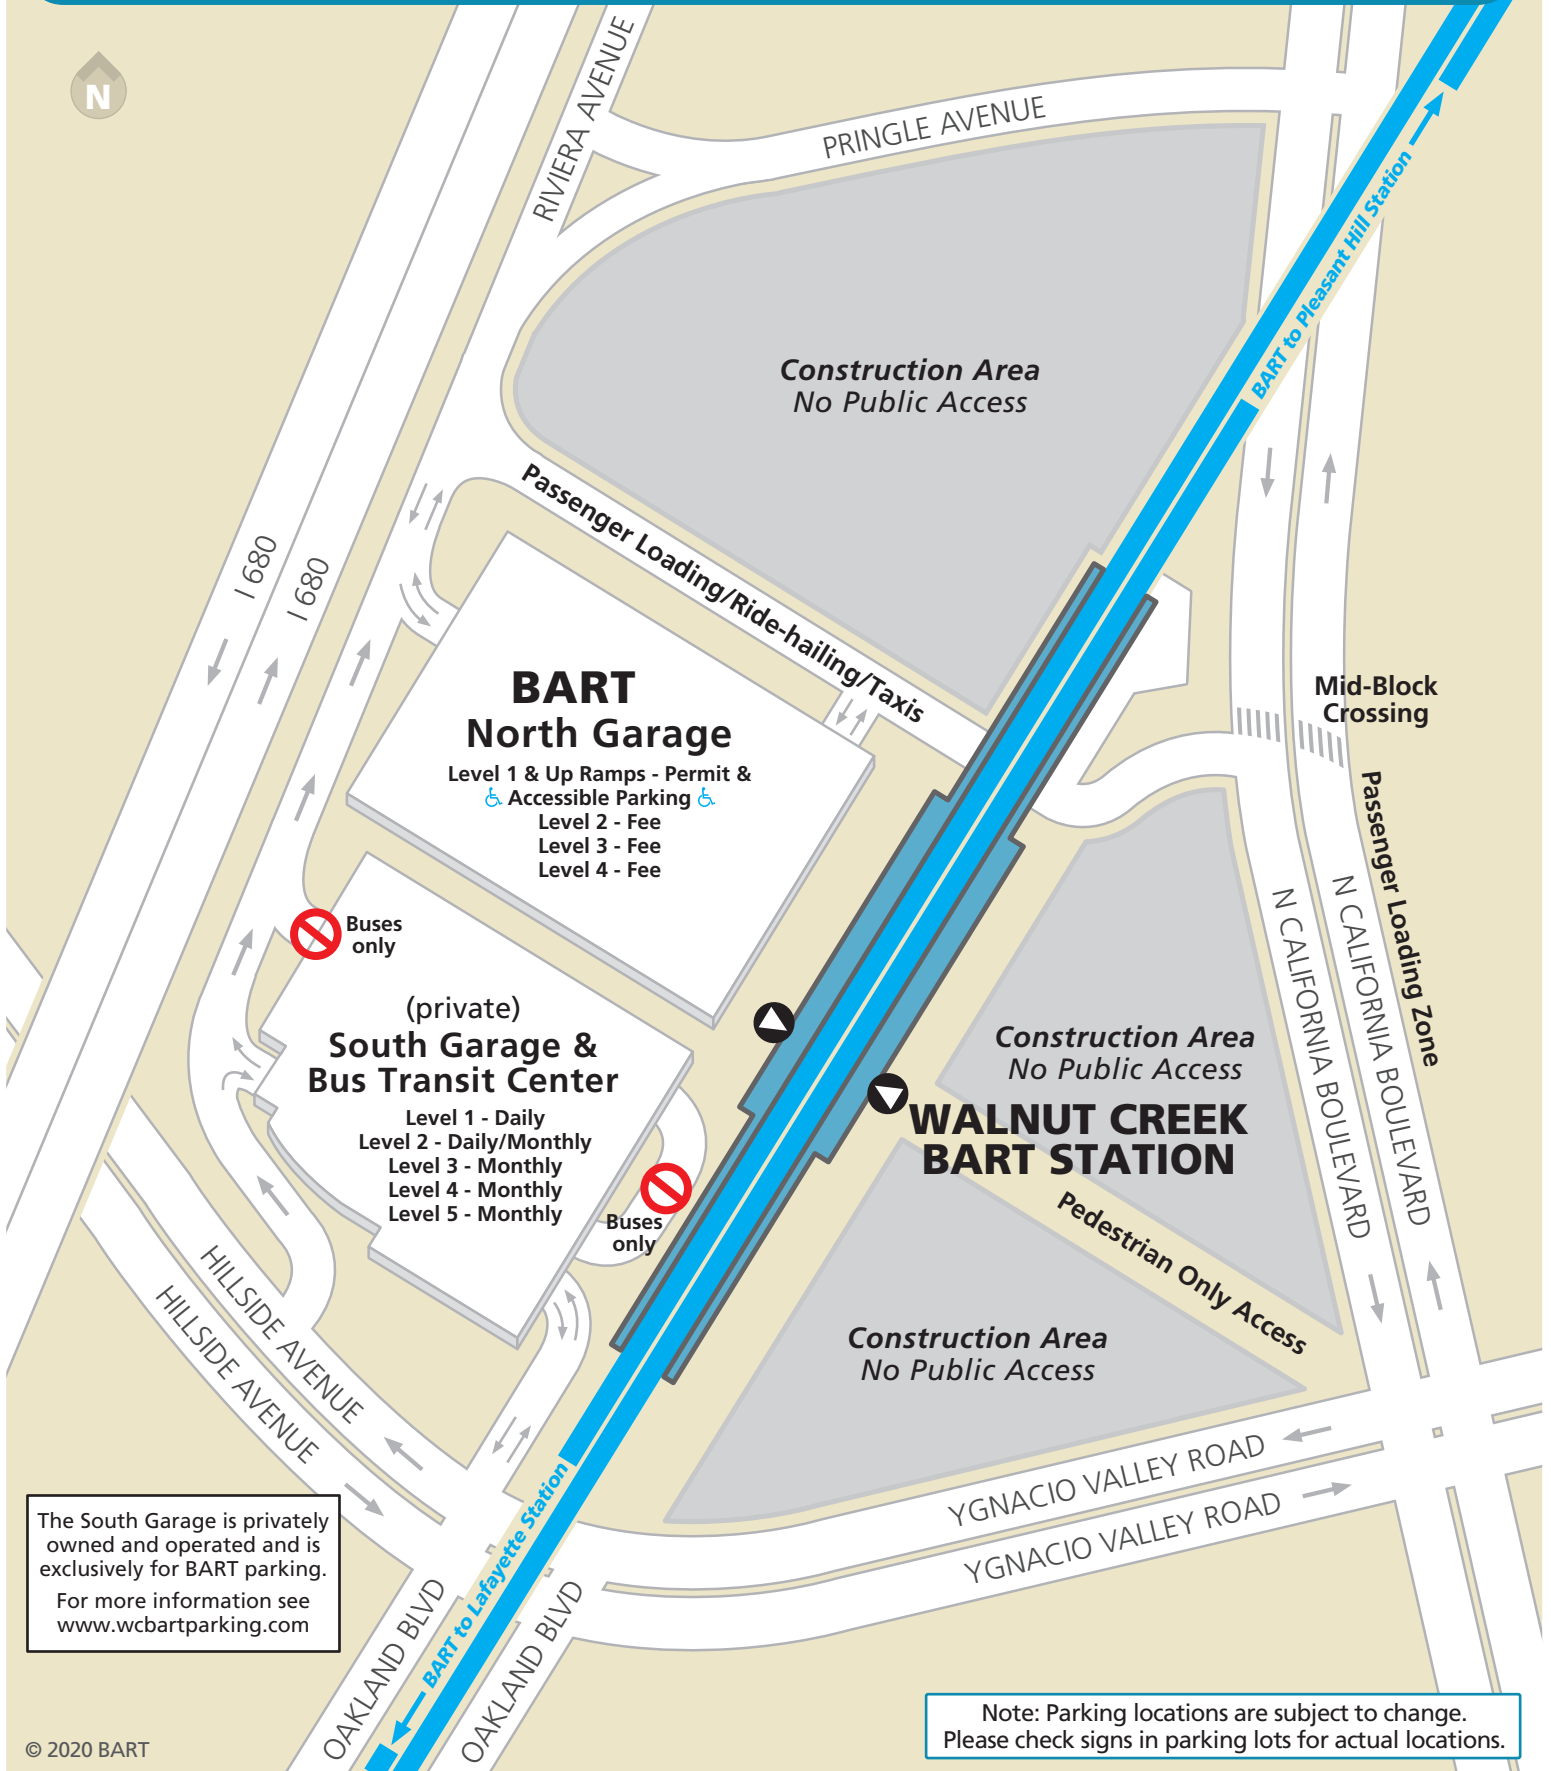

BART Parking Walnut Creek

The South Garage is privately owned and operated and is exclusively for BART parking. For more information see www.wcbartparking.com

Note: Parking locations are subject to change. Please check signs in parking lots for actual locations.