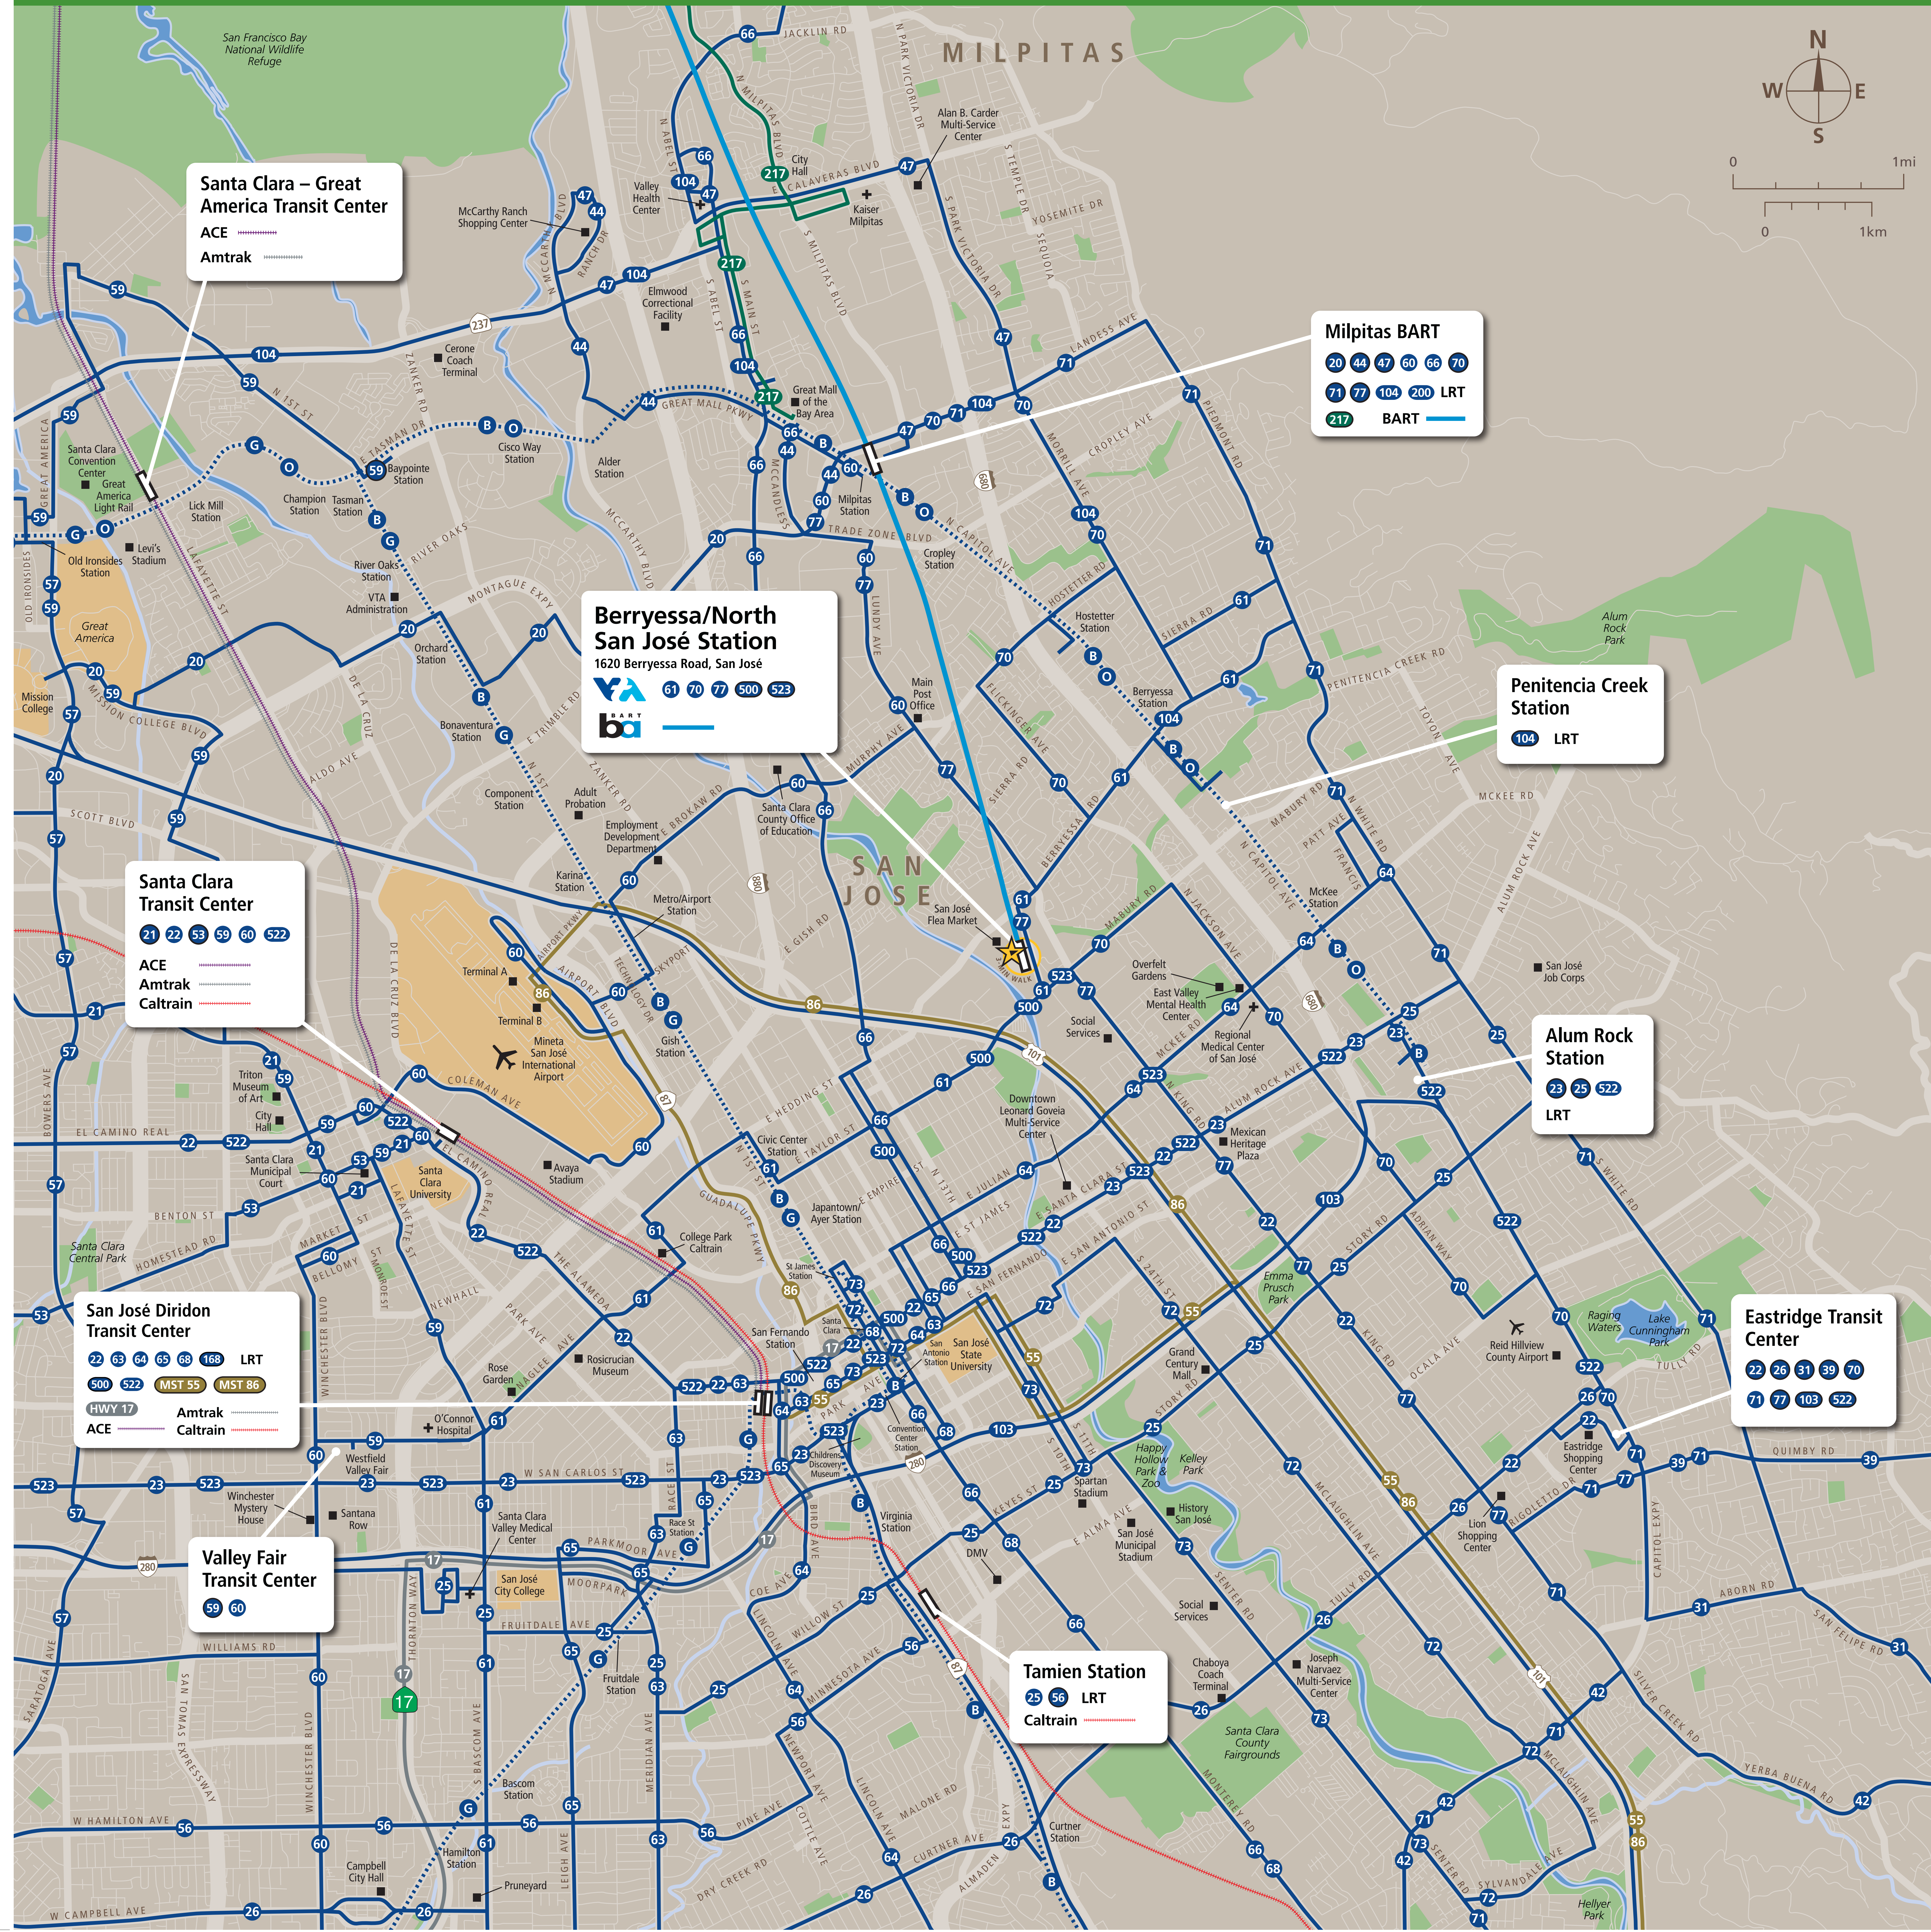

Transit Routes

Rutas del tránsito

Các Tuyến Đường

公車路線圖

Transit Information

Berryessa/ North San José Station

San José

Map Key

- You Are Here
- 3-Minute Walk
  500ft/150m Radius
- BART
- ACE
- Amtrak Train
- Caltrain
- 217 AC Transit
- 17 Amtrak Thruway Motorcoach
- 86 Monterey-Salinas Transit
- 23 VTA Bus Service
- B VTA Light Rail
- 10 Route Terminus

This map does not show all commuter, express, special event, or all-night routes. Service may vary with time of day or day of week. Service changes may have occurred since printing. Please consult transit agency schedule or contact 511 for more information.

**Free Bay Area
Transit Information**
Dial 5-1-1 or visit 511.org