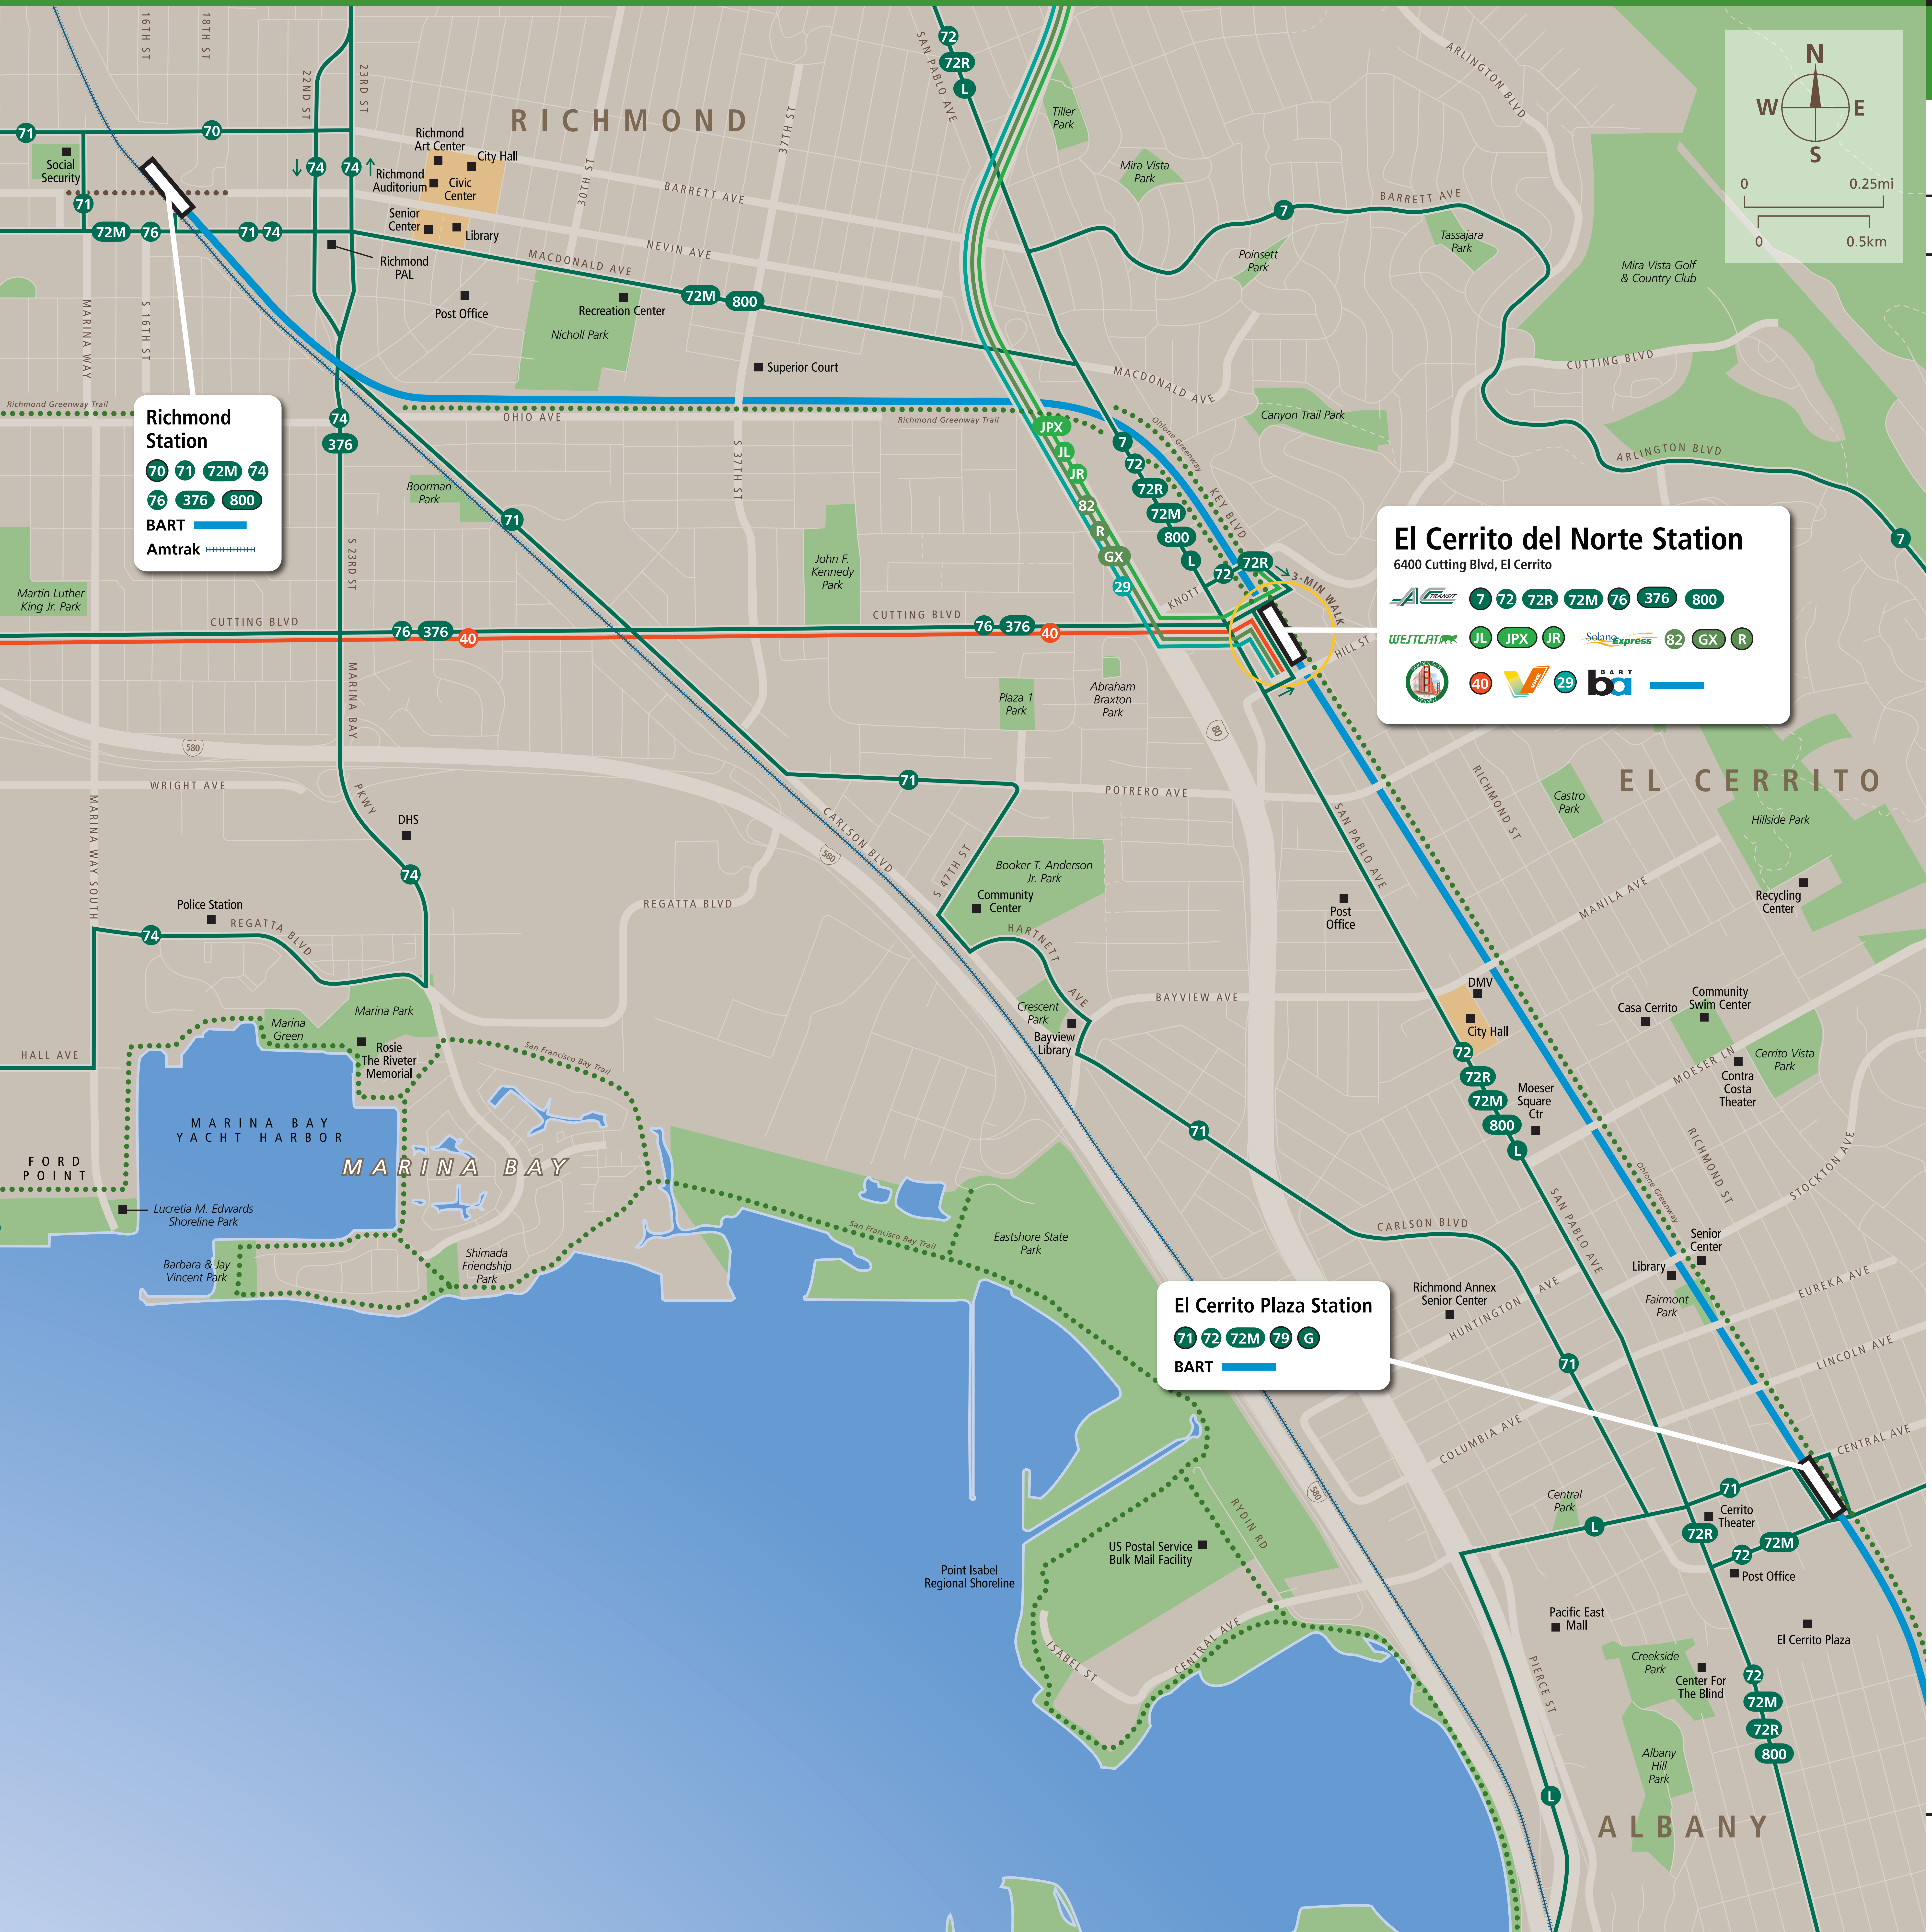

Transit Routes

Rutas del tránsito

公車路線圖

Richmond Station

70 71 72M 74
76 376 800

BART
Amtrak

El Cerrito del Norte Station
6400 Cutting Blvd, El Cerrito

7 72 72R 72M 76 376 800
JL JPX JR SolanoExpress 82 GX R

40 V 29 BART

El Cerrito Plaza Station

71 72 72M 79 G

BART

Transit Information

El Cerrito del Norte Station

El Cerrito

Map Key

- You Are Here
- 3-Minute Walk
  500ft/150m Radius
- BART
- 76 AC Transit
- JX WestCAT
- 40 Golden Gate Transit
- 80 SolanoExpress
- 29 Napa VINE
- Amtrak
- 40 Route Terminus
- Shared Use Bicycle & Pedestrian Path or Trail
- Pedestrian Walkway

This map does not show all commuter, express, special event, or all-night routes. Service may vary with time of day or day of week. Service changes may have occurred since printing. Please consult transit agency schedule or contact 511 for more information.

Call 511 | 511.org