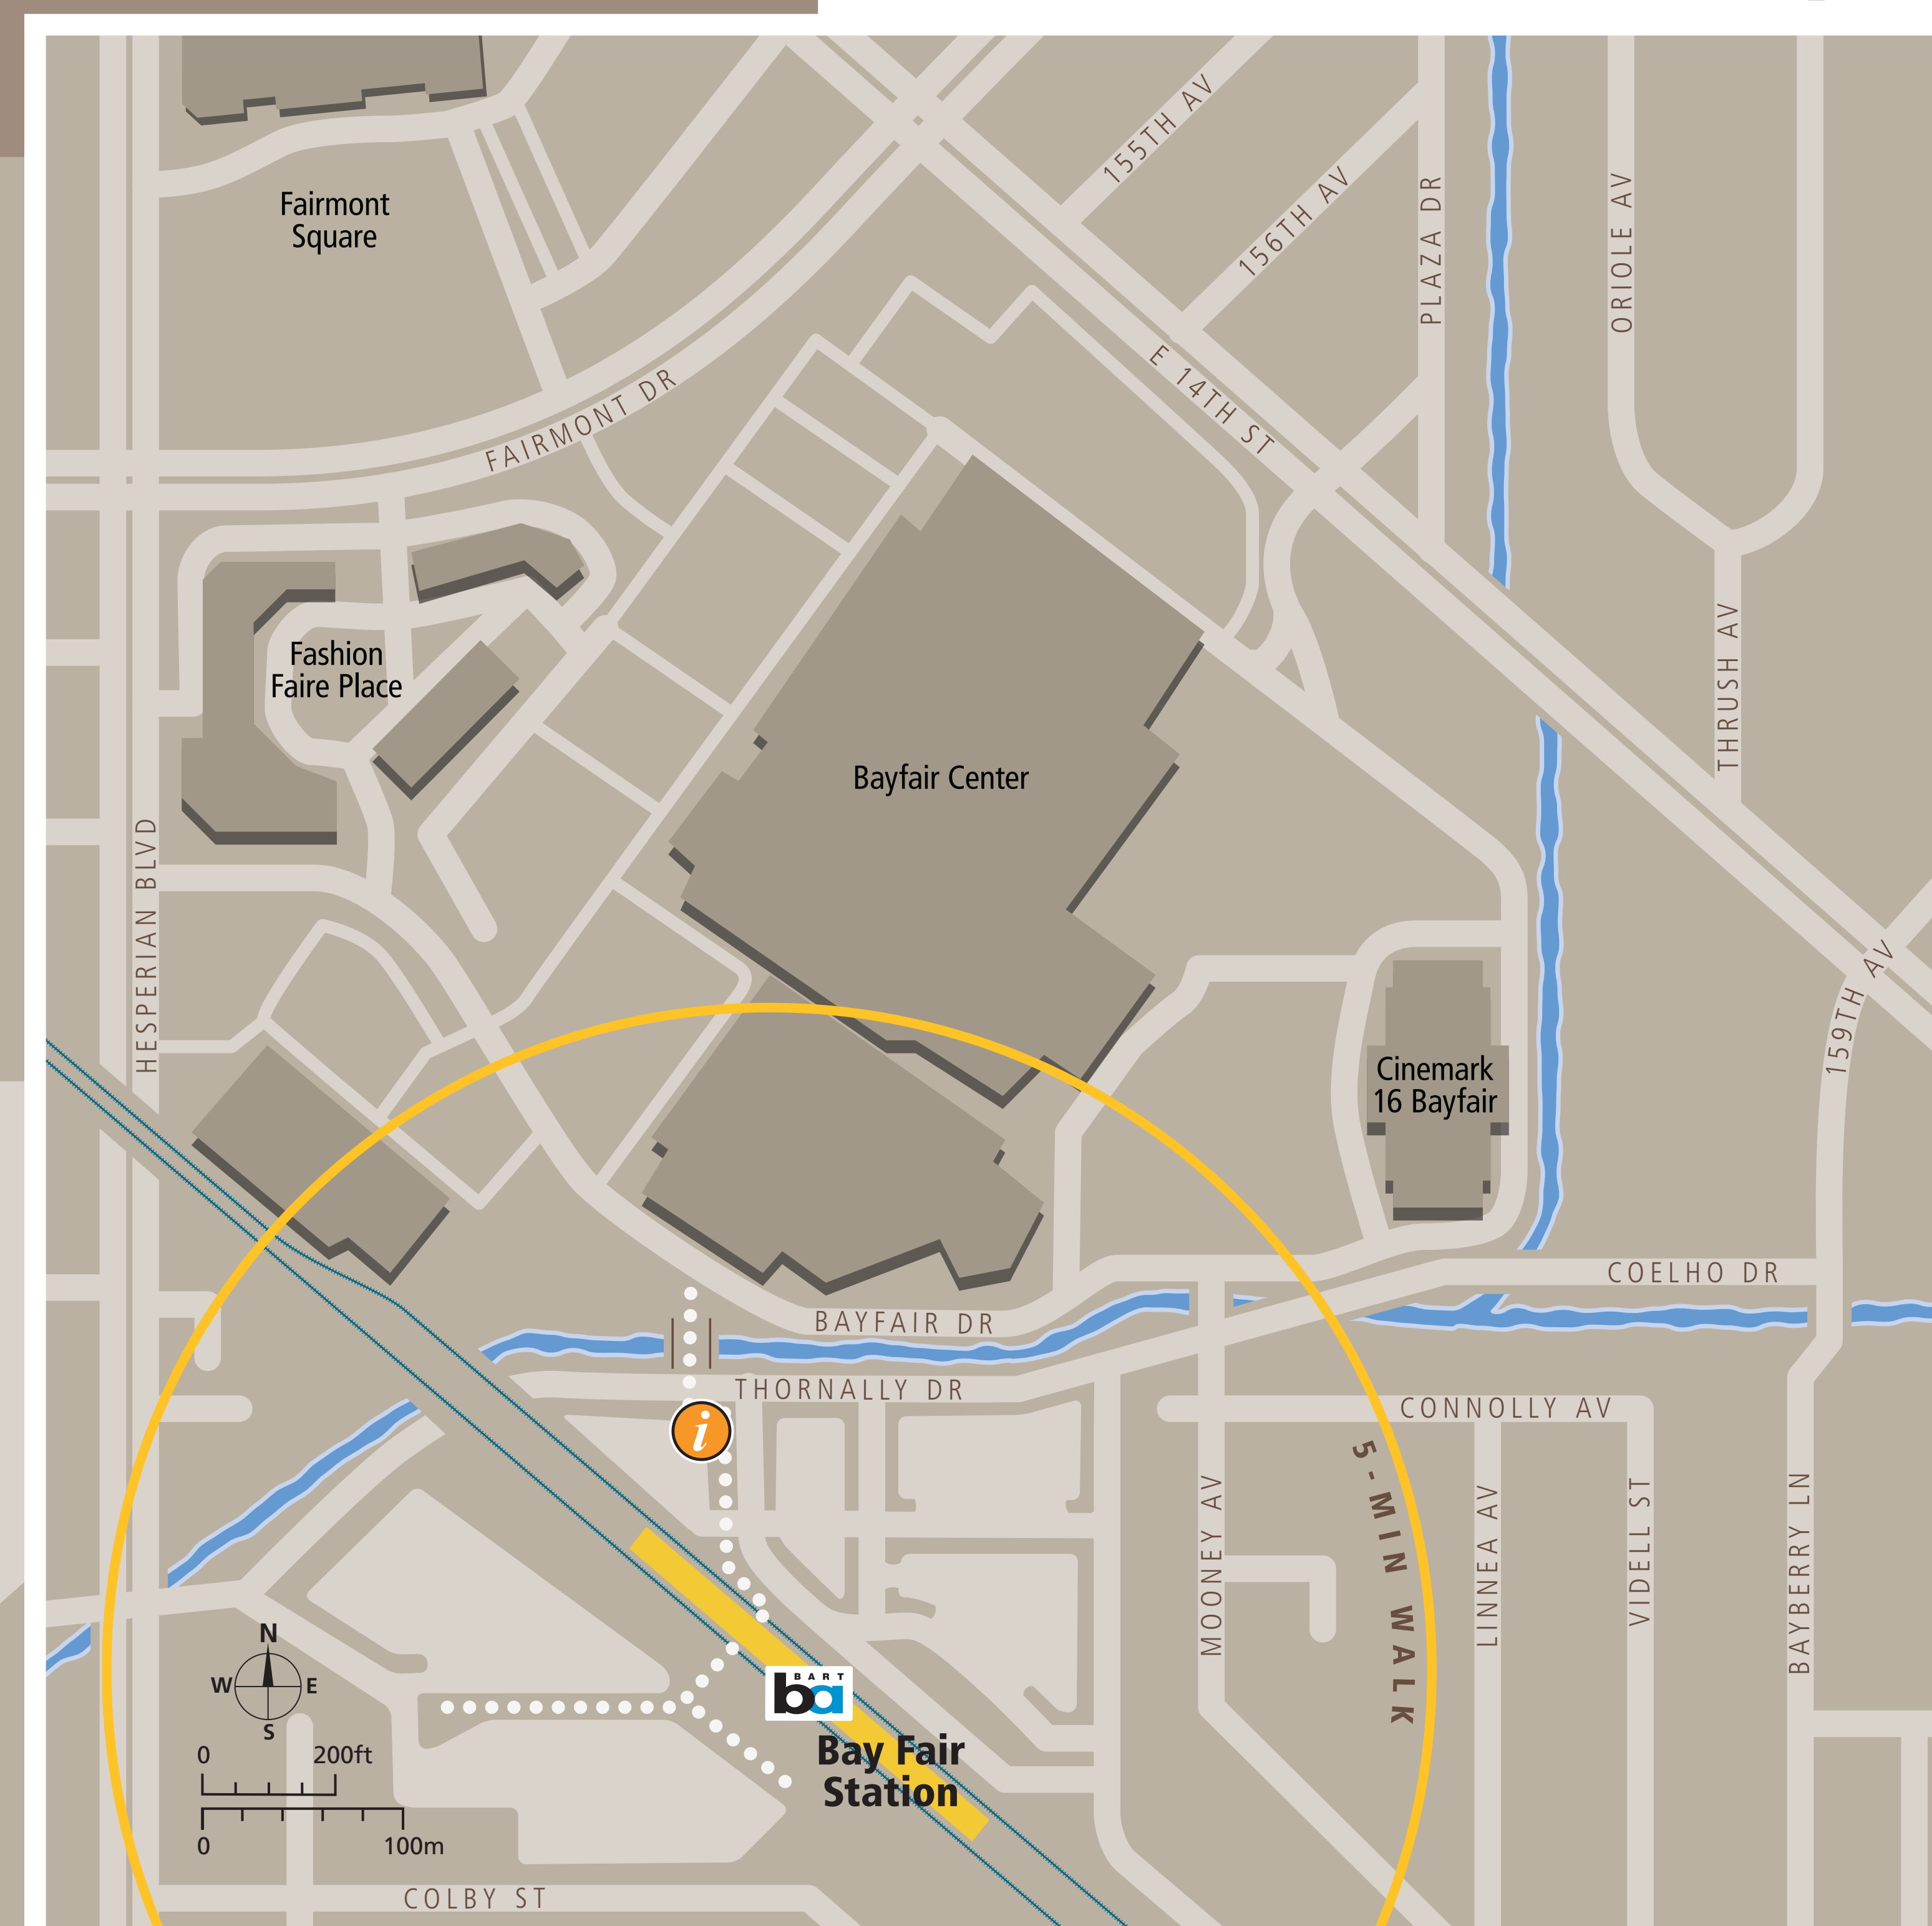

Transit Stops

Paradas del tránsito

公車站地圖

Transit Information

Bay Fair Station

San Leandro

Map Key

- ★ You Are Here
- 5-Minute Walk 1000ft/305m Radius
- Transit Information
- Station Entrance/Exit
- BART Train
- Bus
- Transit Stop
- BART Tickets
- Bicycle Lockers
- Elevator
- Escalator
- Parking
- Passenger Pick-up/Drop-off
- Restrooms
- Stairs
- Station Agent Booth
- Taxi Stand
- Telephones
- Wheelchair Accessible

Transit Lines

- AC Transit Buses
- **Local Bus Lines**
- 10 Hayward BART
- 10 San Leandro BART
- 28 Hayward BART
- 28 San Leandro BART
- 35 Foothill Square
- 35 Juvenile Justice Center
- 40 11th St & Jefferson St
- 93 Castro Valley BART
- 97 Union City BART
- **Early Bird Bus Lines (Approx. 4 am-5 am)**
- 706 San Francisco Temporary Transbay Terminal
- 710 19th Street Oakland BART
- 710 Fremont BART
- **All Nighter Bus Lines (Approx. 1 am-5 am)**
- 801 Fremont BART
- 801 Downtown Oakland
- SUSTAINABILITY Fairmont/JJC Shuttle
- Juvenile Justice Center
- Wheels
- **Early Bird Bus Line (Approx. 4 am-5 am)**
- 711 Dublin/Pleasanton BART

↗ To Cinemark 16 Bayfair, E 14th St

P

BUS ONLY

↖ To Bayfair Center

Bay Fair Station

PEDESTRIAN UNDERPASS

↖ To Hesperian Blvd

P

COLBY ST

Station Area Map

Free Bay Area Transit Information

Dial 5-1-1 or visit 511.org