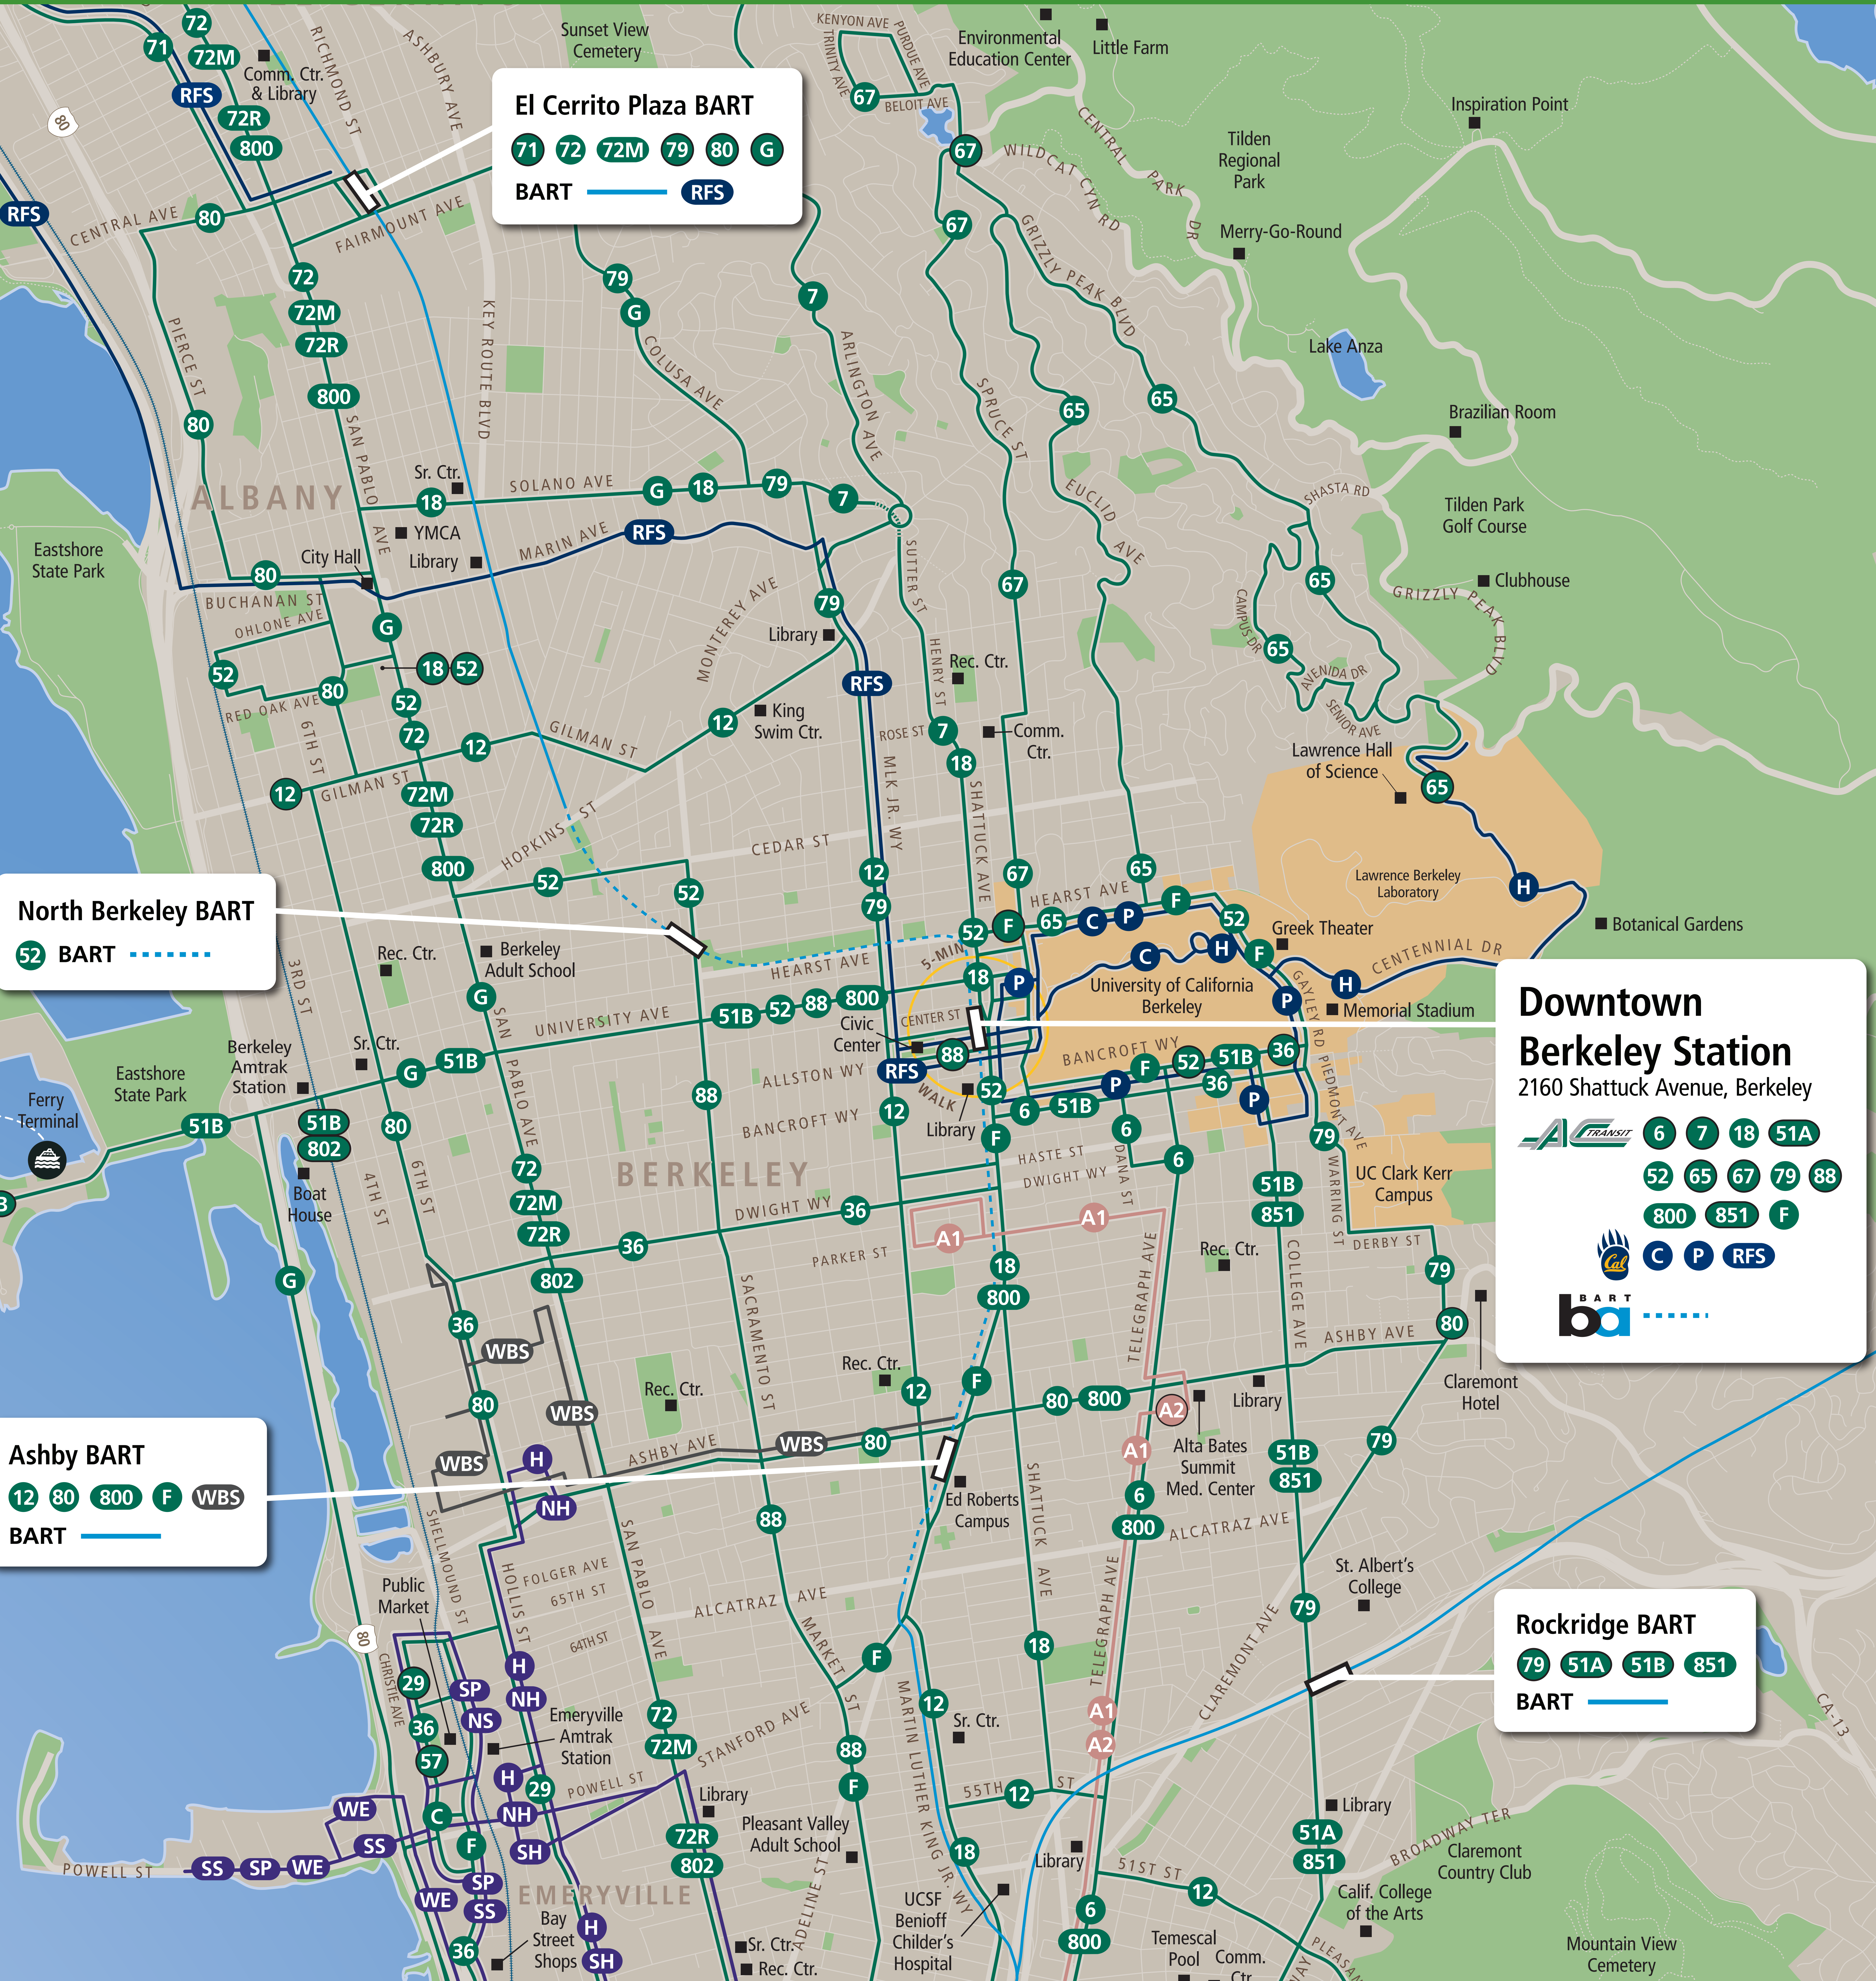

Transit Routes

Rutas del tránsito

公車路線圖

Transit Information

Downtown Berkeley Station

Berkeley

Map Key

- You Are Here
- 5-Minute Walk
  1000ft/305m Radius
- BART
- BART (underground)
- Amtrak
- AC Transit
- Alta Bates Summit Shuttle
- Bear Transit
- Emery Go-Round
- West Berkeley Shuttle
- Route Terminus

This map does not show all commuter, express, special event, or all-night routes. Service may vary with time of day or day of week. Service changes may have occurred since printing. Please consult transit agency schedule or contact 511 for more information.

El Cerrito Plaza BART

71 72 72M 79 80 G

BART — RFS

North Berkeley BART

52 BART —

Ashby BART

12 80 800 F WBS

BART —

Downtown Berkeley Station
2160 Shattuck Avenue, Berkeley

6 7 18 51A

52 65 67 79 88

800 851 F

C P RFS

ba —

Rockridge BART

79 51A 51B 851

BART —

Free Bay Area Transit Information
Dial 5-1-1 or visit 511.org