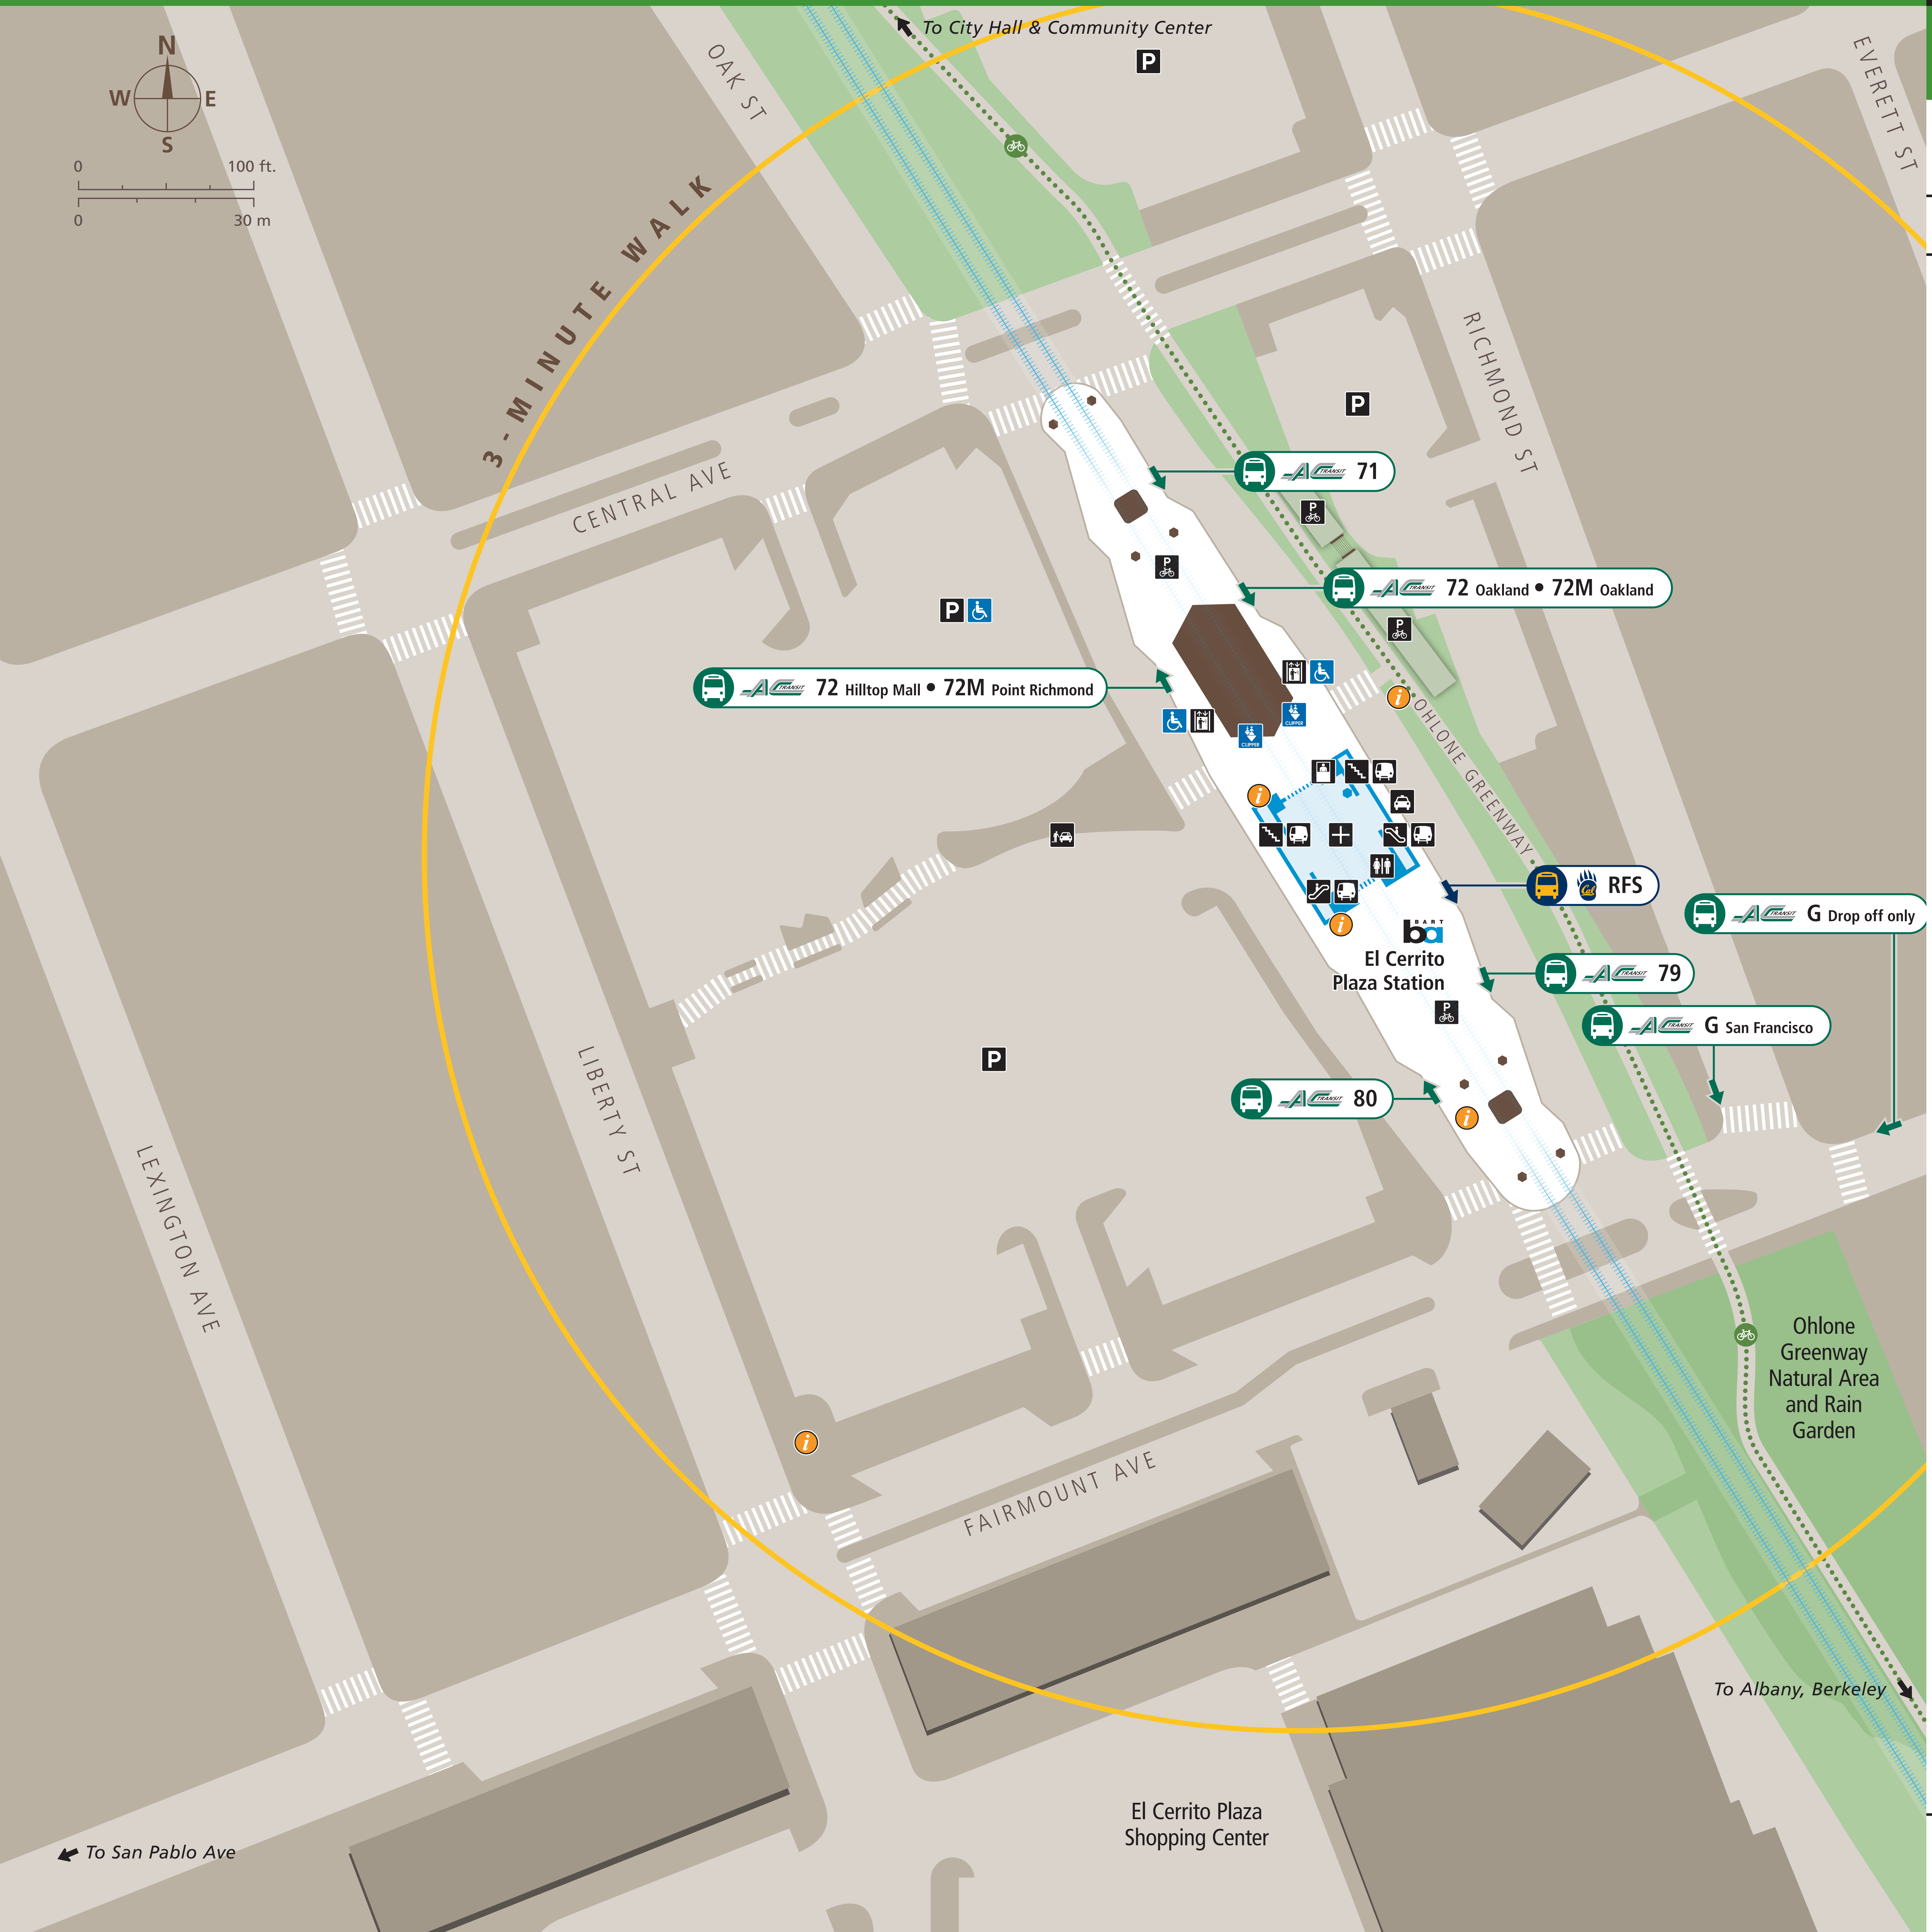

Transit Stops

Paradas del tránsito

公車站地圖

Các Trạm Xe Công Cộng

Transit Information

El Cerrito Plaza Station

El Cerrito

Map Key

- You Are Here
- 3-Minute Walk
  500ft/150m Radius
- Transit Information
- BART Train
- Bus
- Transit Stop
- Bicycle Lockers
- Bike Routes
- Elevator Wheelchair Accessible
- Escalator
- Parking
- Passenger Pick-up/Drop-off
- Restrooms
- Stairs
- Station Agent Booth
- Taxi Stand
- Ticket Vending:
  - Clipper / Add Cash Value
  - Addfare
  - Wheelchair Accessible

Transit Lines

- AC Transit
- **Local Bus Lines**
  - 71 Richmond Parkway Transit Center
  - 72 Hilltop Mall
  - 72 Oakland Amtrak
  - 72M Point Richmond
  - 72M Oakland Amtrak
  - 79 Rockridge BART
  - 80 Claremont District
- **Transbay Bus Lines**
  - G San Francisco
  - G Potrero Ave. & Richmond St.
- Bear Transit (U.C. Berkeley)
- **Shuttle**
  - RFS Richmond Field Station

**Free Bay Area
Transit Information**
Dial 5-1-1 or visit 511.org

Revised March 29, 2017

← To San Pablo Ave

El Cerrito Plaza Shopping Center

To Albany, Berkeley

Ohlone Greenway Natural Area and Rain Garden

To City Hall & Community Center