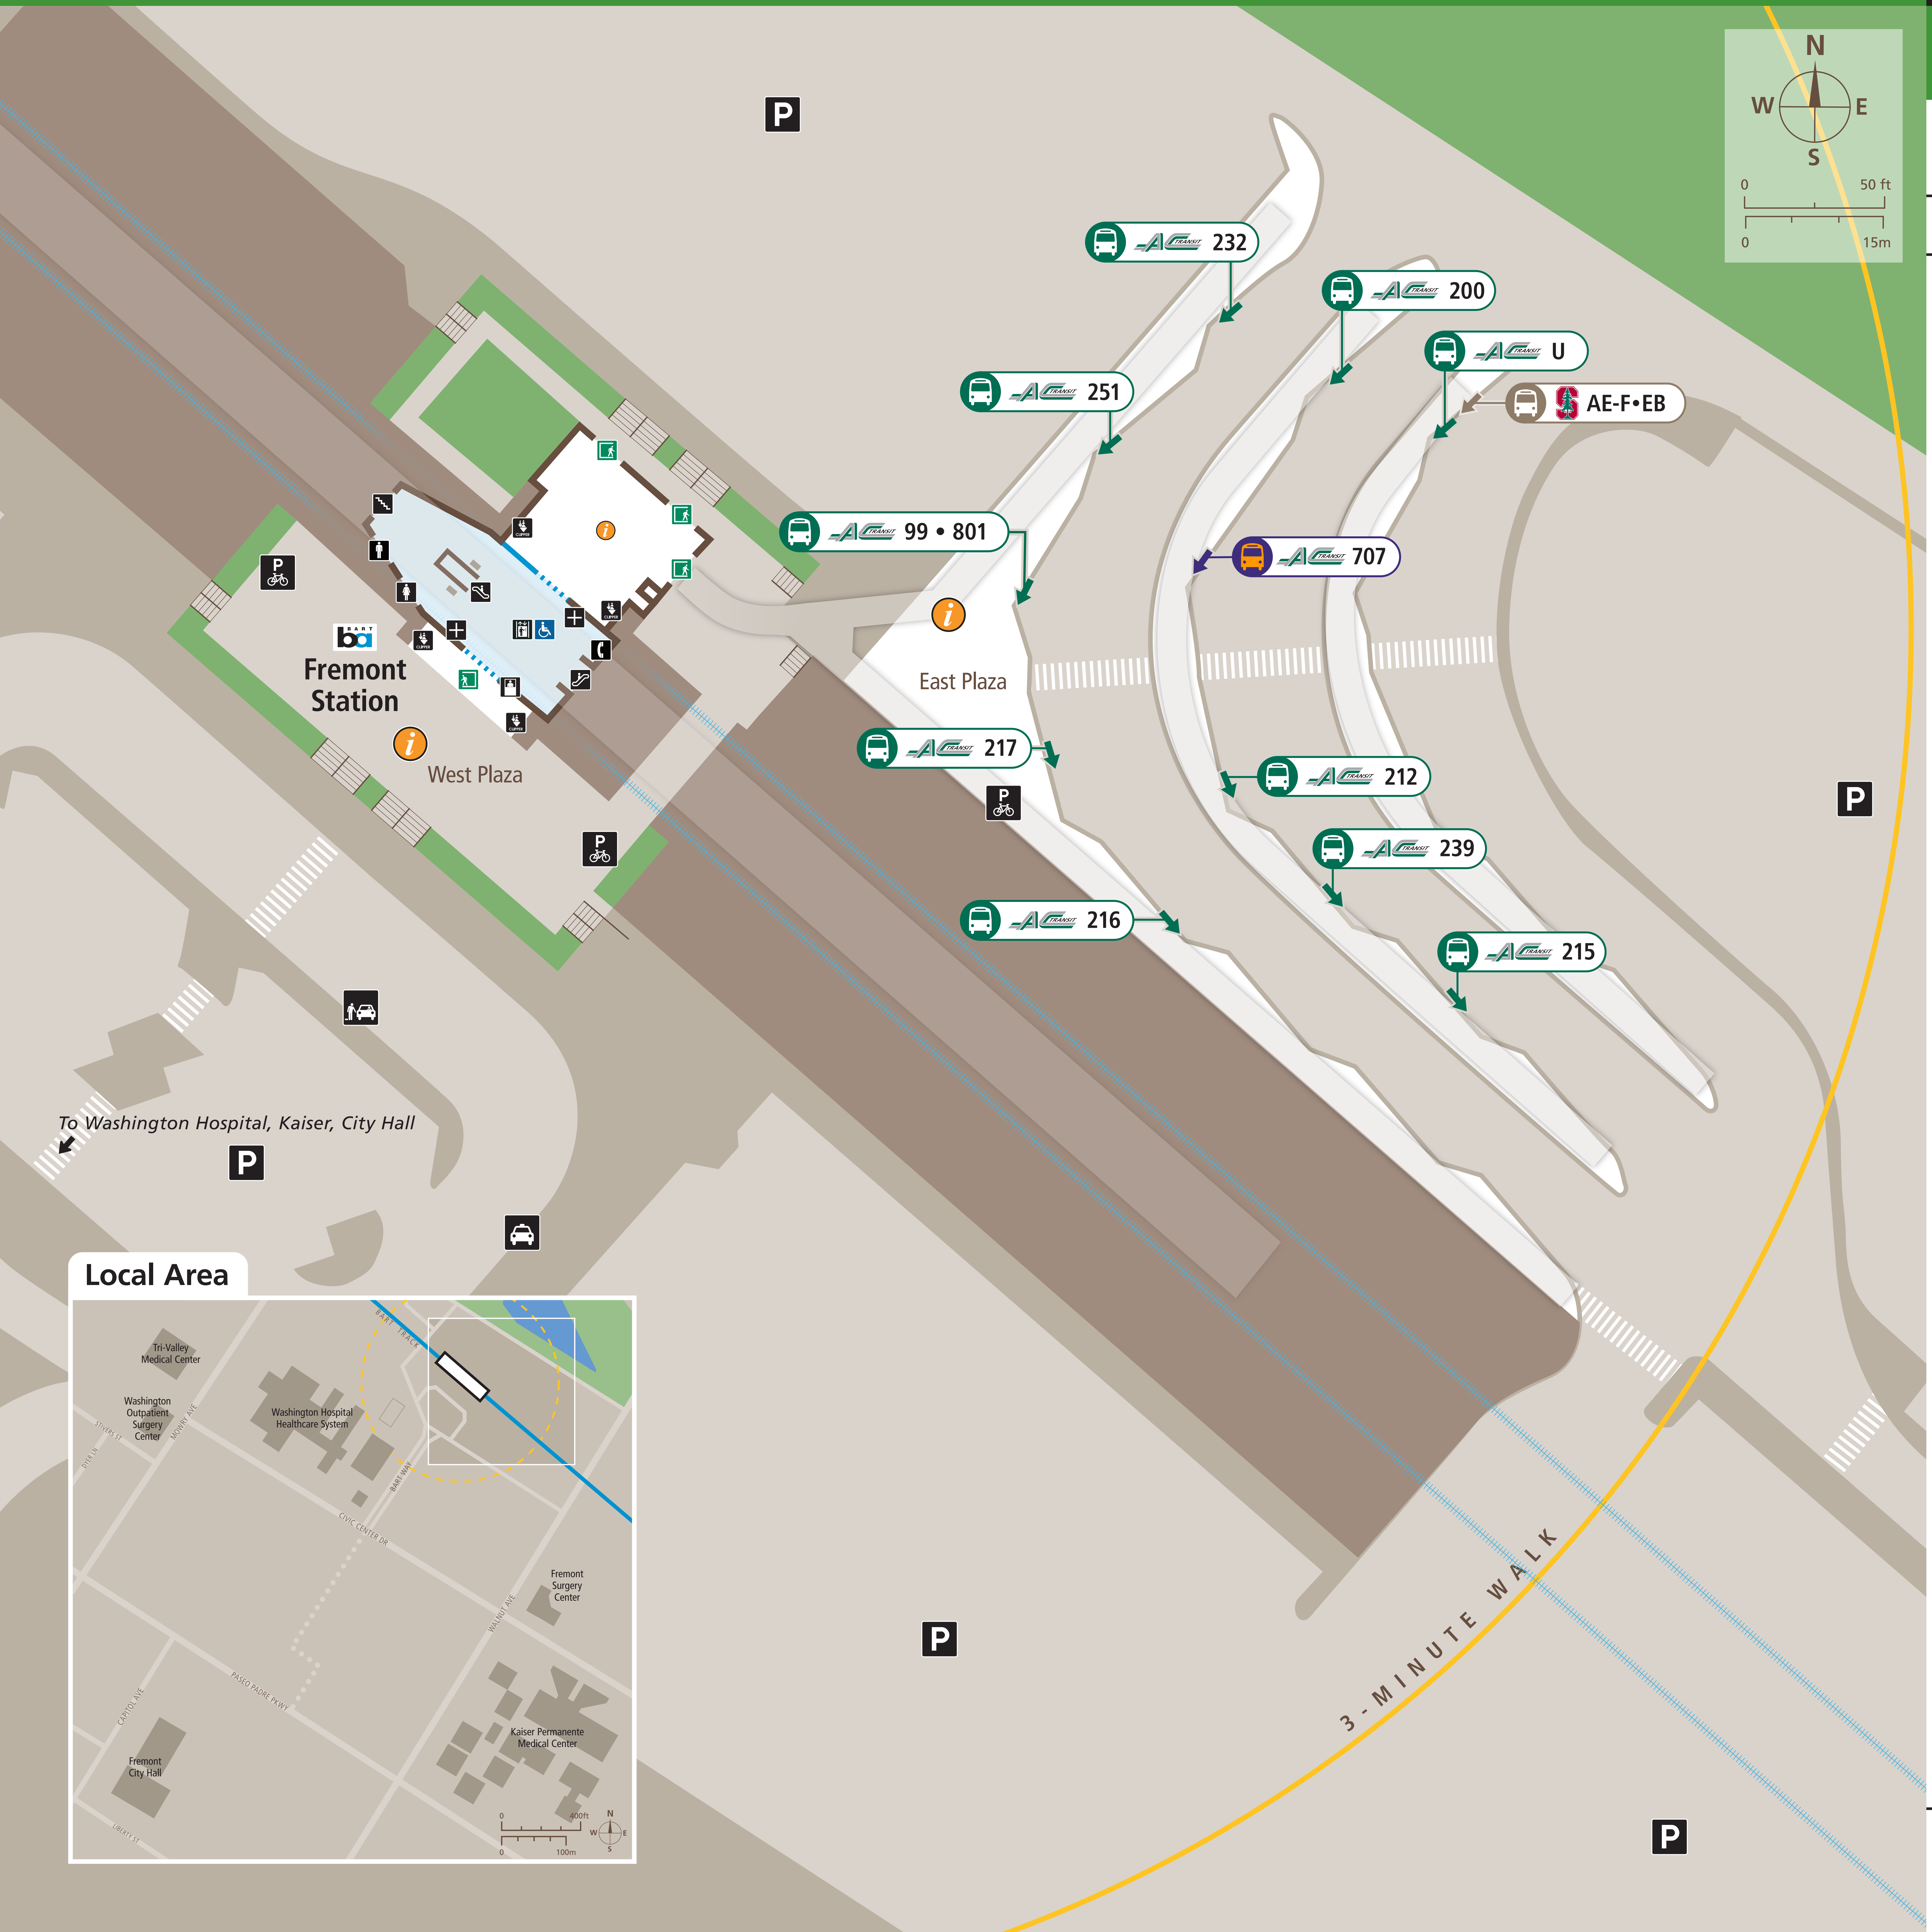

Transit Stops

Paradas del tránsito

公車站地圖

Transit Information

Fremont Station

Fremont

Map Key

- You Are Here
- 3-Minute Walk
  500ft/150m Radius
- Bus
- Transit Stop
- BART Parking
- Bike Parking
- Elevator
- Escalator
- Passenger Pick-up/Drop-off
- Restrooms
- Stairs
- Station Agent Booth
- Station Entrance/Exit
- Taxi Stand
- Telephone
- **Ticket Vending:**
- Clipper/BART Tickets
- Addfare
- Transit Information

Transit Lines

AC Transit	
Local Bus Lines	
99	Hayward BART
200	Union City BART
200	Fremont BART
212	Fremont BART
212	NewPark Mall (weekdays)
212	Pacific Commons (weekends)
215	Fremont BART
215	Benicia St. at Kato Rd.
216	Union City BART
216	NewPark Mall
217	Fremont BART
217	Great Mall
232	Fremont BART
232	NewPark Mall
239	Fremont BART
239	Millmont Dr. at Kato Rd.
251	Fremont BART
251	Ohlone College Newark campus (weekdays)
251	Silliman Recreation Center (weekends)
All Nighter Bus Lines (Approx. 1 am - 5 am)	
801	San Leandro BART
Transbay Bus Lines	
U	Stanford University

Early Bird Express

Marguerite Shuttle (Stanford)

Shuttle Service

AE-F Stanford University
EB Stanford University

Call 511 | 511.org