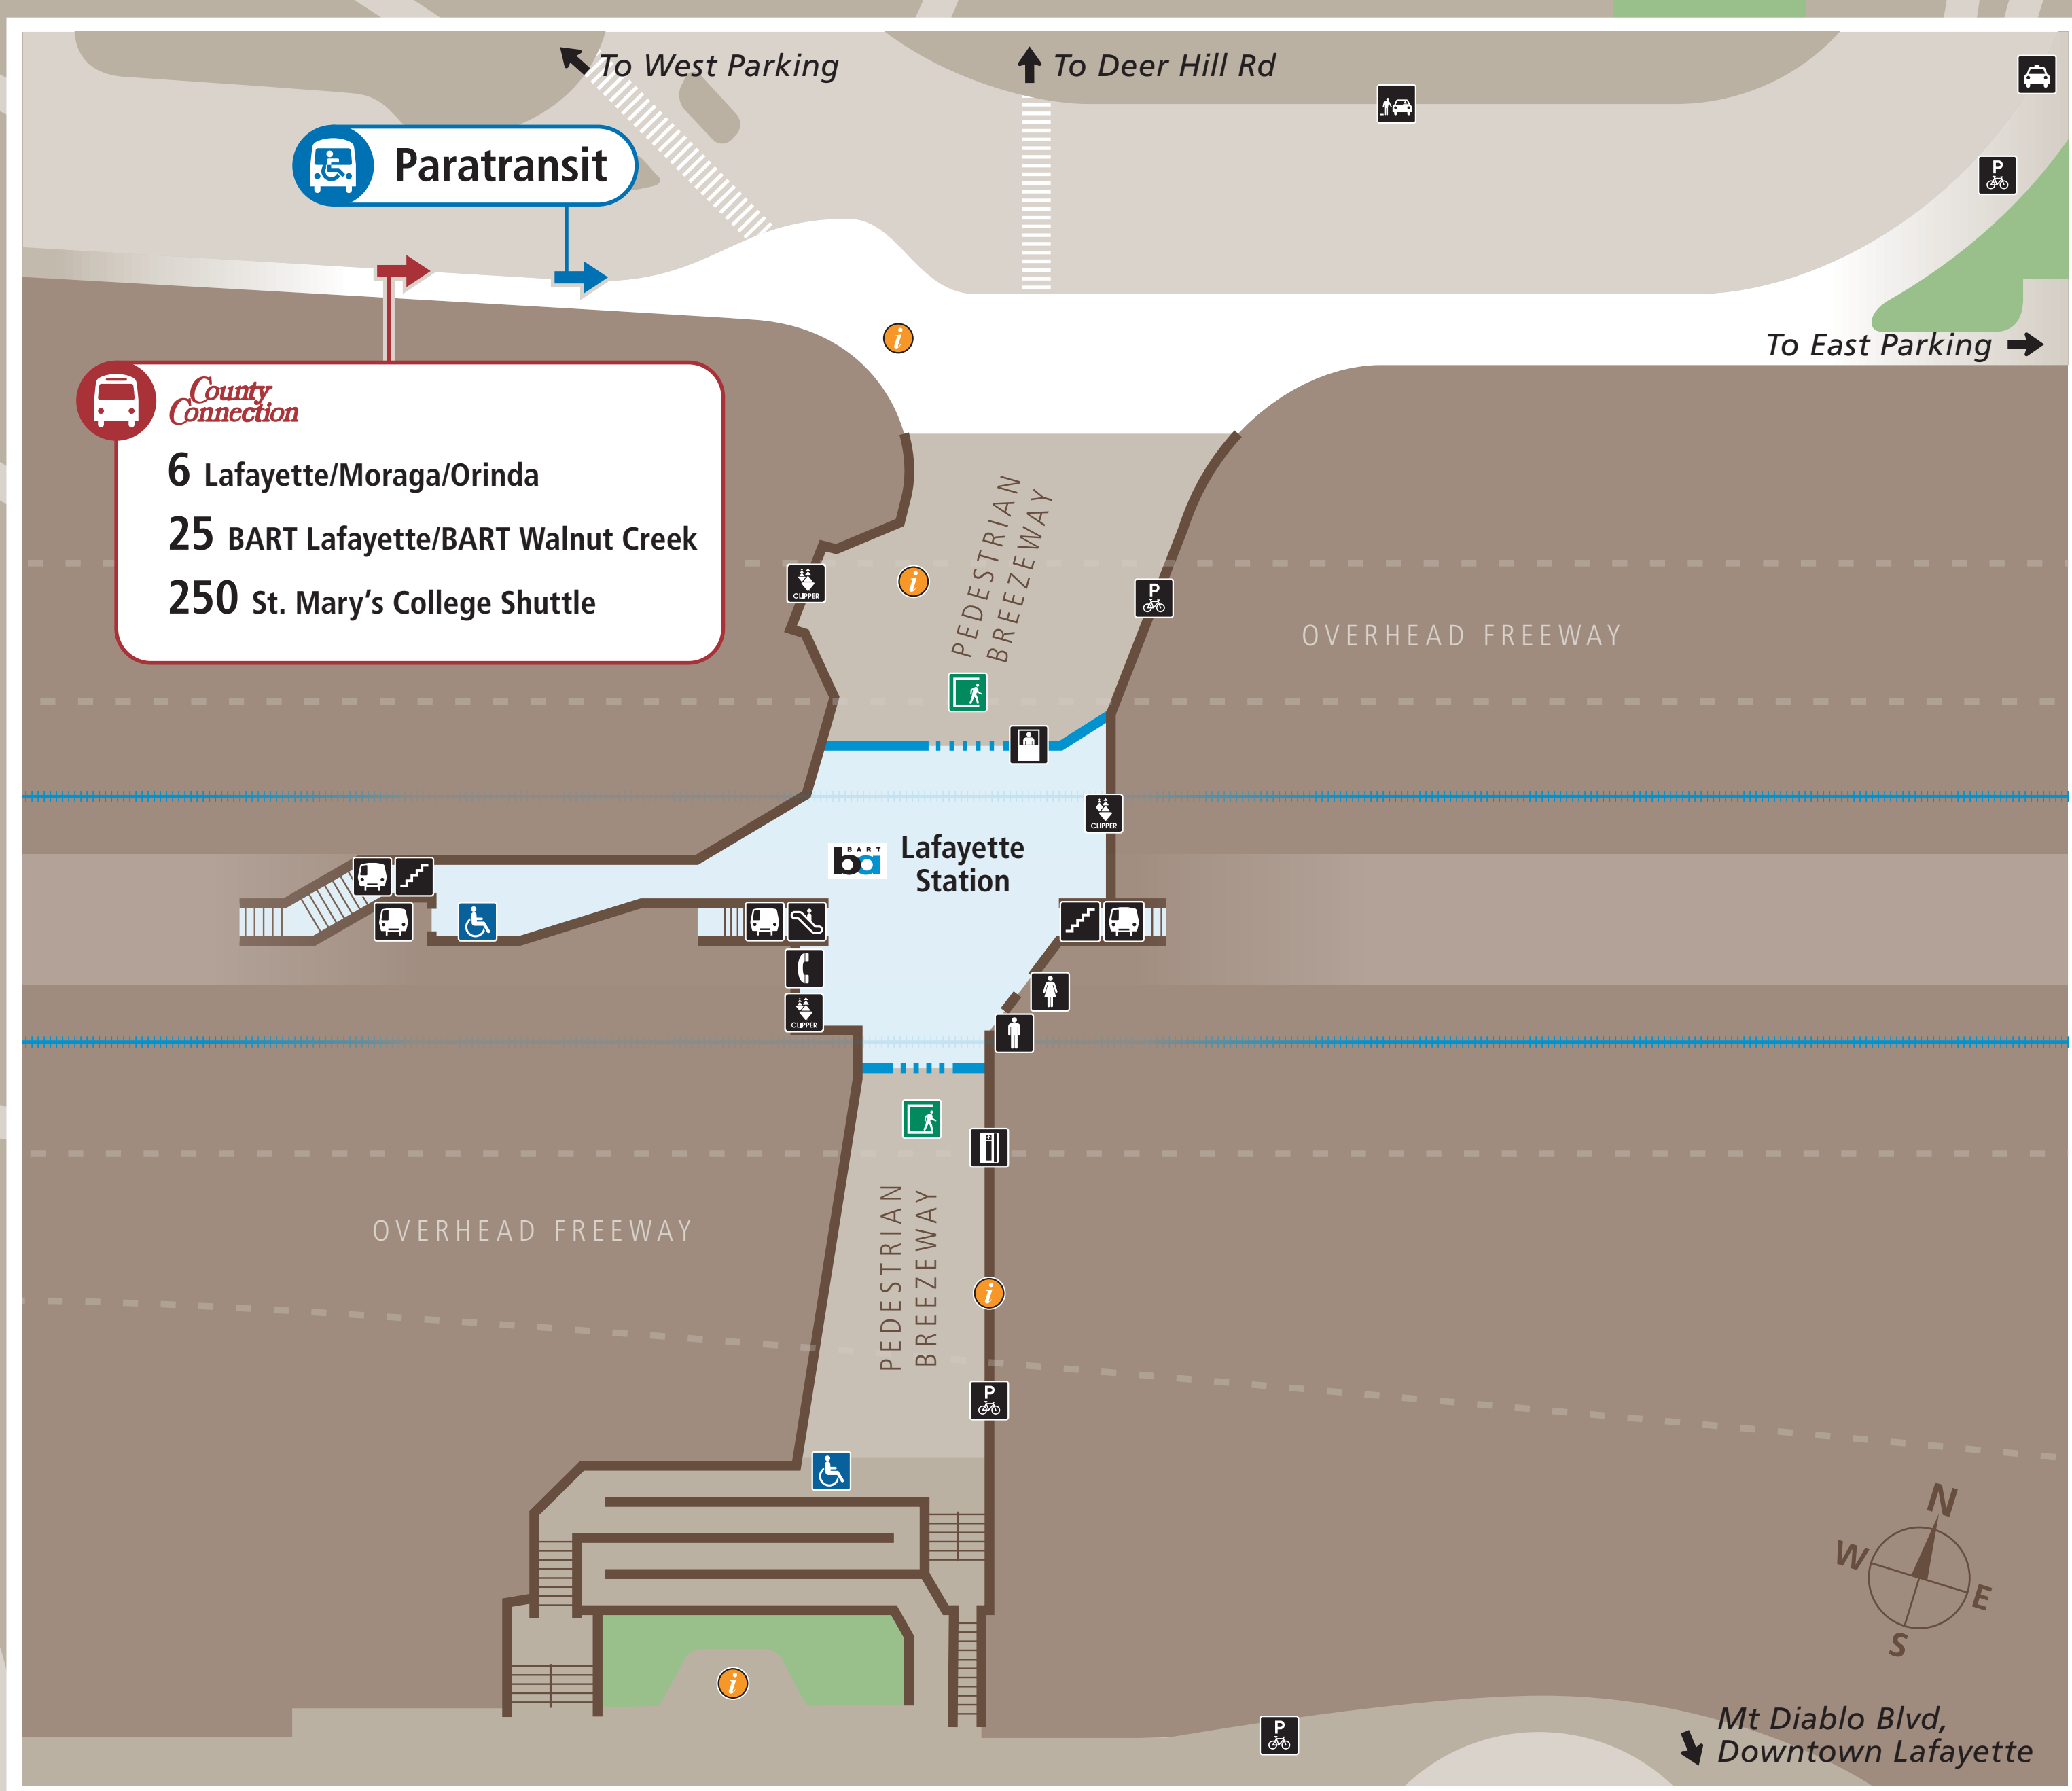

Transit Stops

Paradas del tránsito

公車站地圖

Station's Map

Transit Information

Lafayette Station

Lafayette

Map Key

- You Are Here
- 5-Minute Walk 1000ft/305m Radius
- Transit Information
- Station Entrance/Exit
- BART Train
- Bus
- Transit Stop
- Clipper/BART Tickets
- Bicycle Lockers
- Bike Path or Lane
- Elevator
- Escalator
- Parking
- Passenger Pick-up/Drop-off
- Pedestrian Path
- Restrooms
- Stairs
- Station Agent Booth
- Taxi Stand
- Telephones
- Wheelchair Accessible

Transit Lines

- County Connection
- **Local Bus Lines**
- 6 Lafayette/Moraga/Orinda
- 25 BART Lafayette/BART Walnut Creek
- 250 St. Mary's College Shuttle