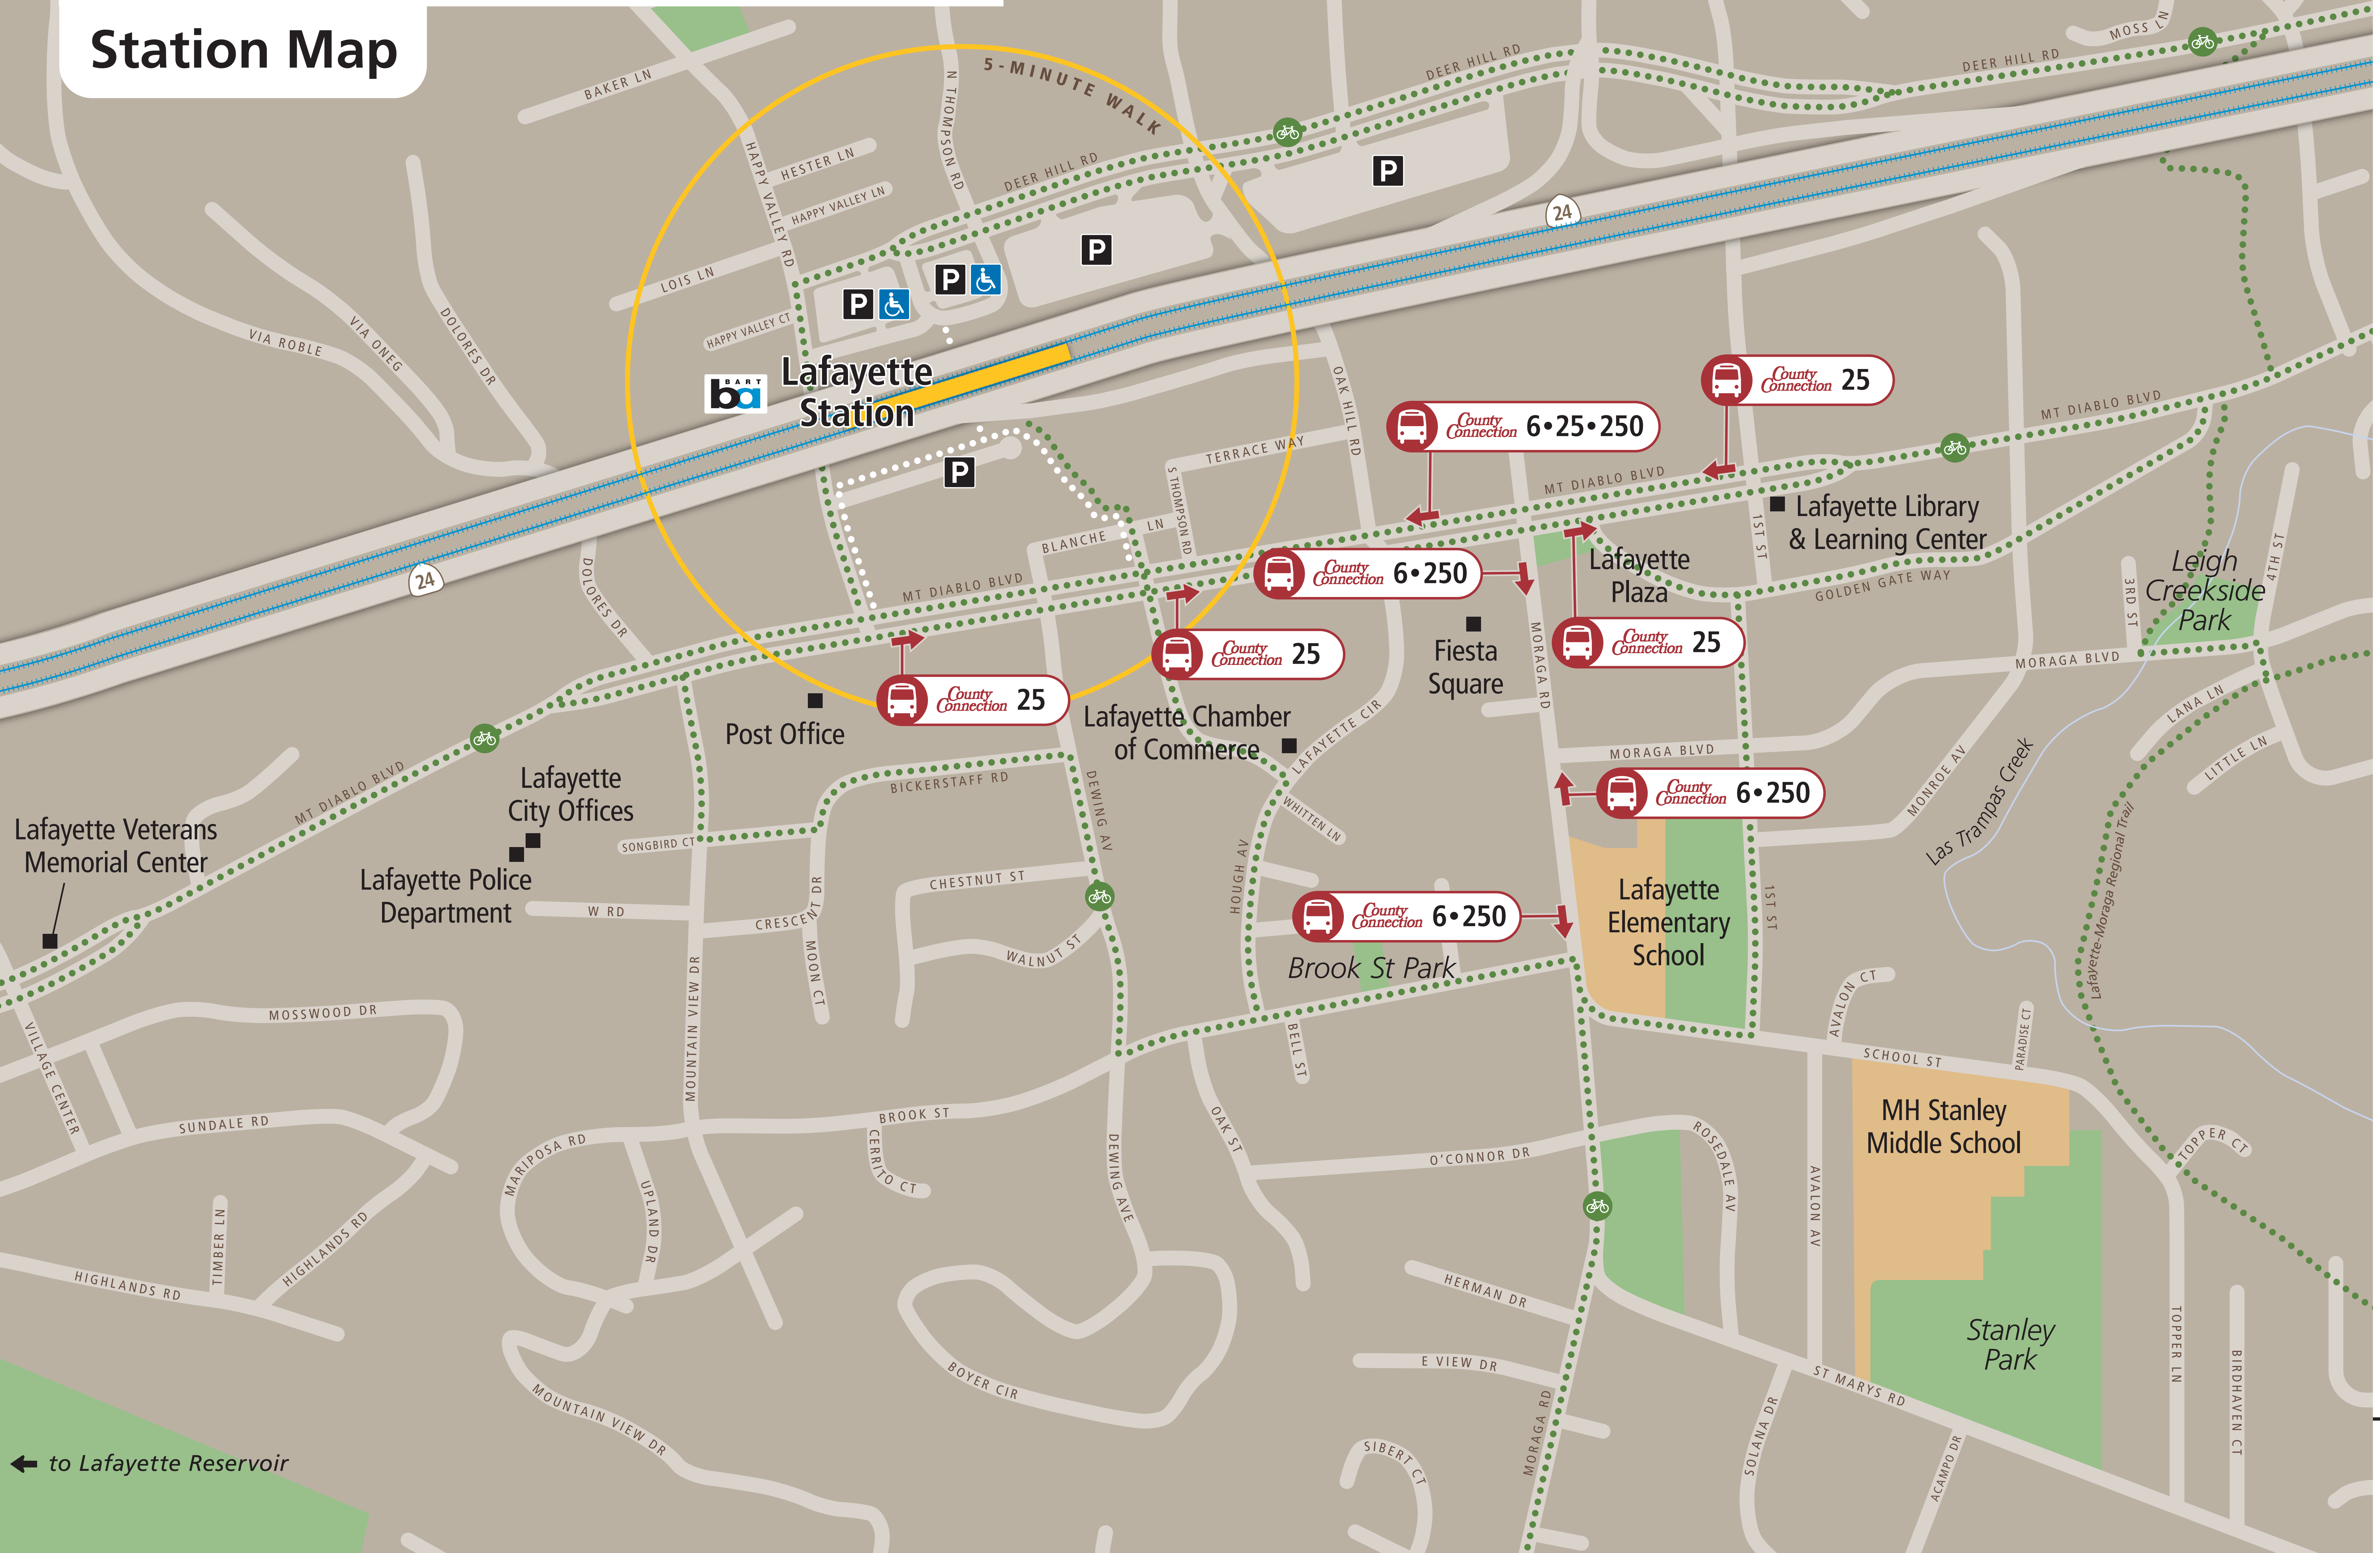

← to Lafayette Reservoir

**Free Bay Area
Transit Information**
Dial 5-1-1 or visit 511.org