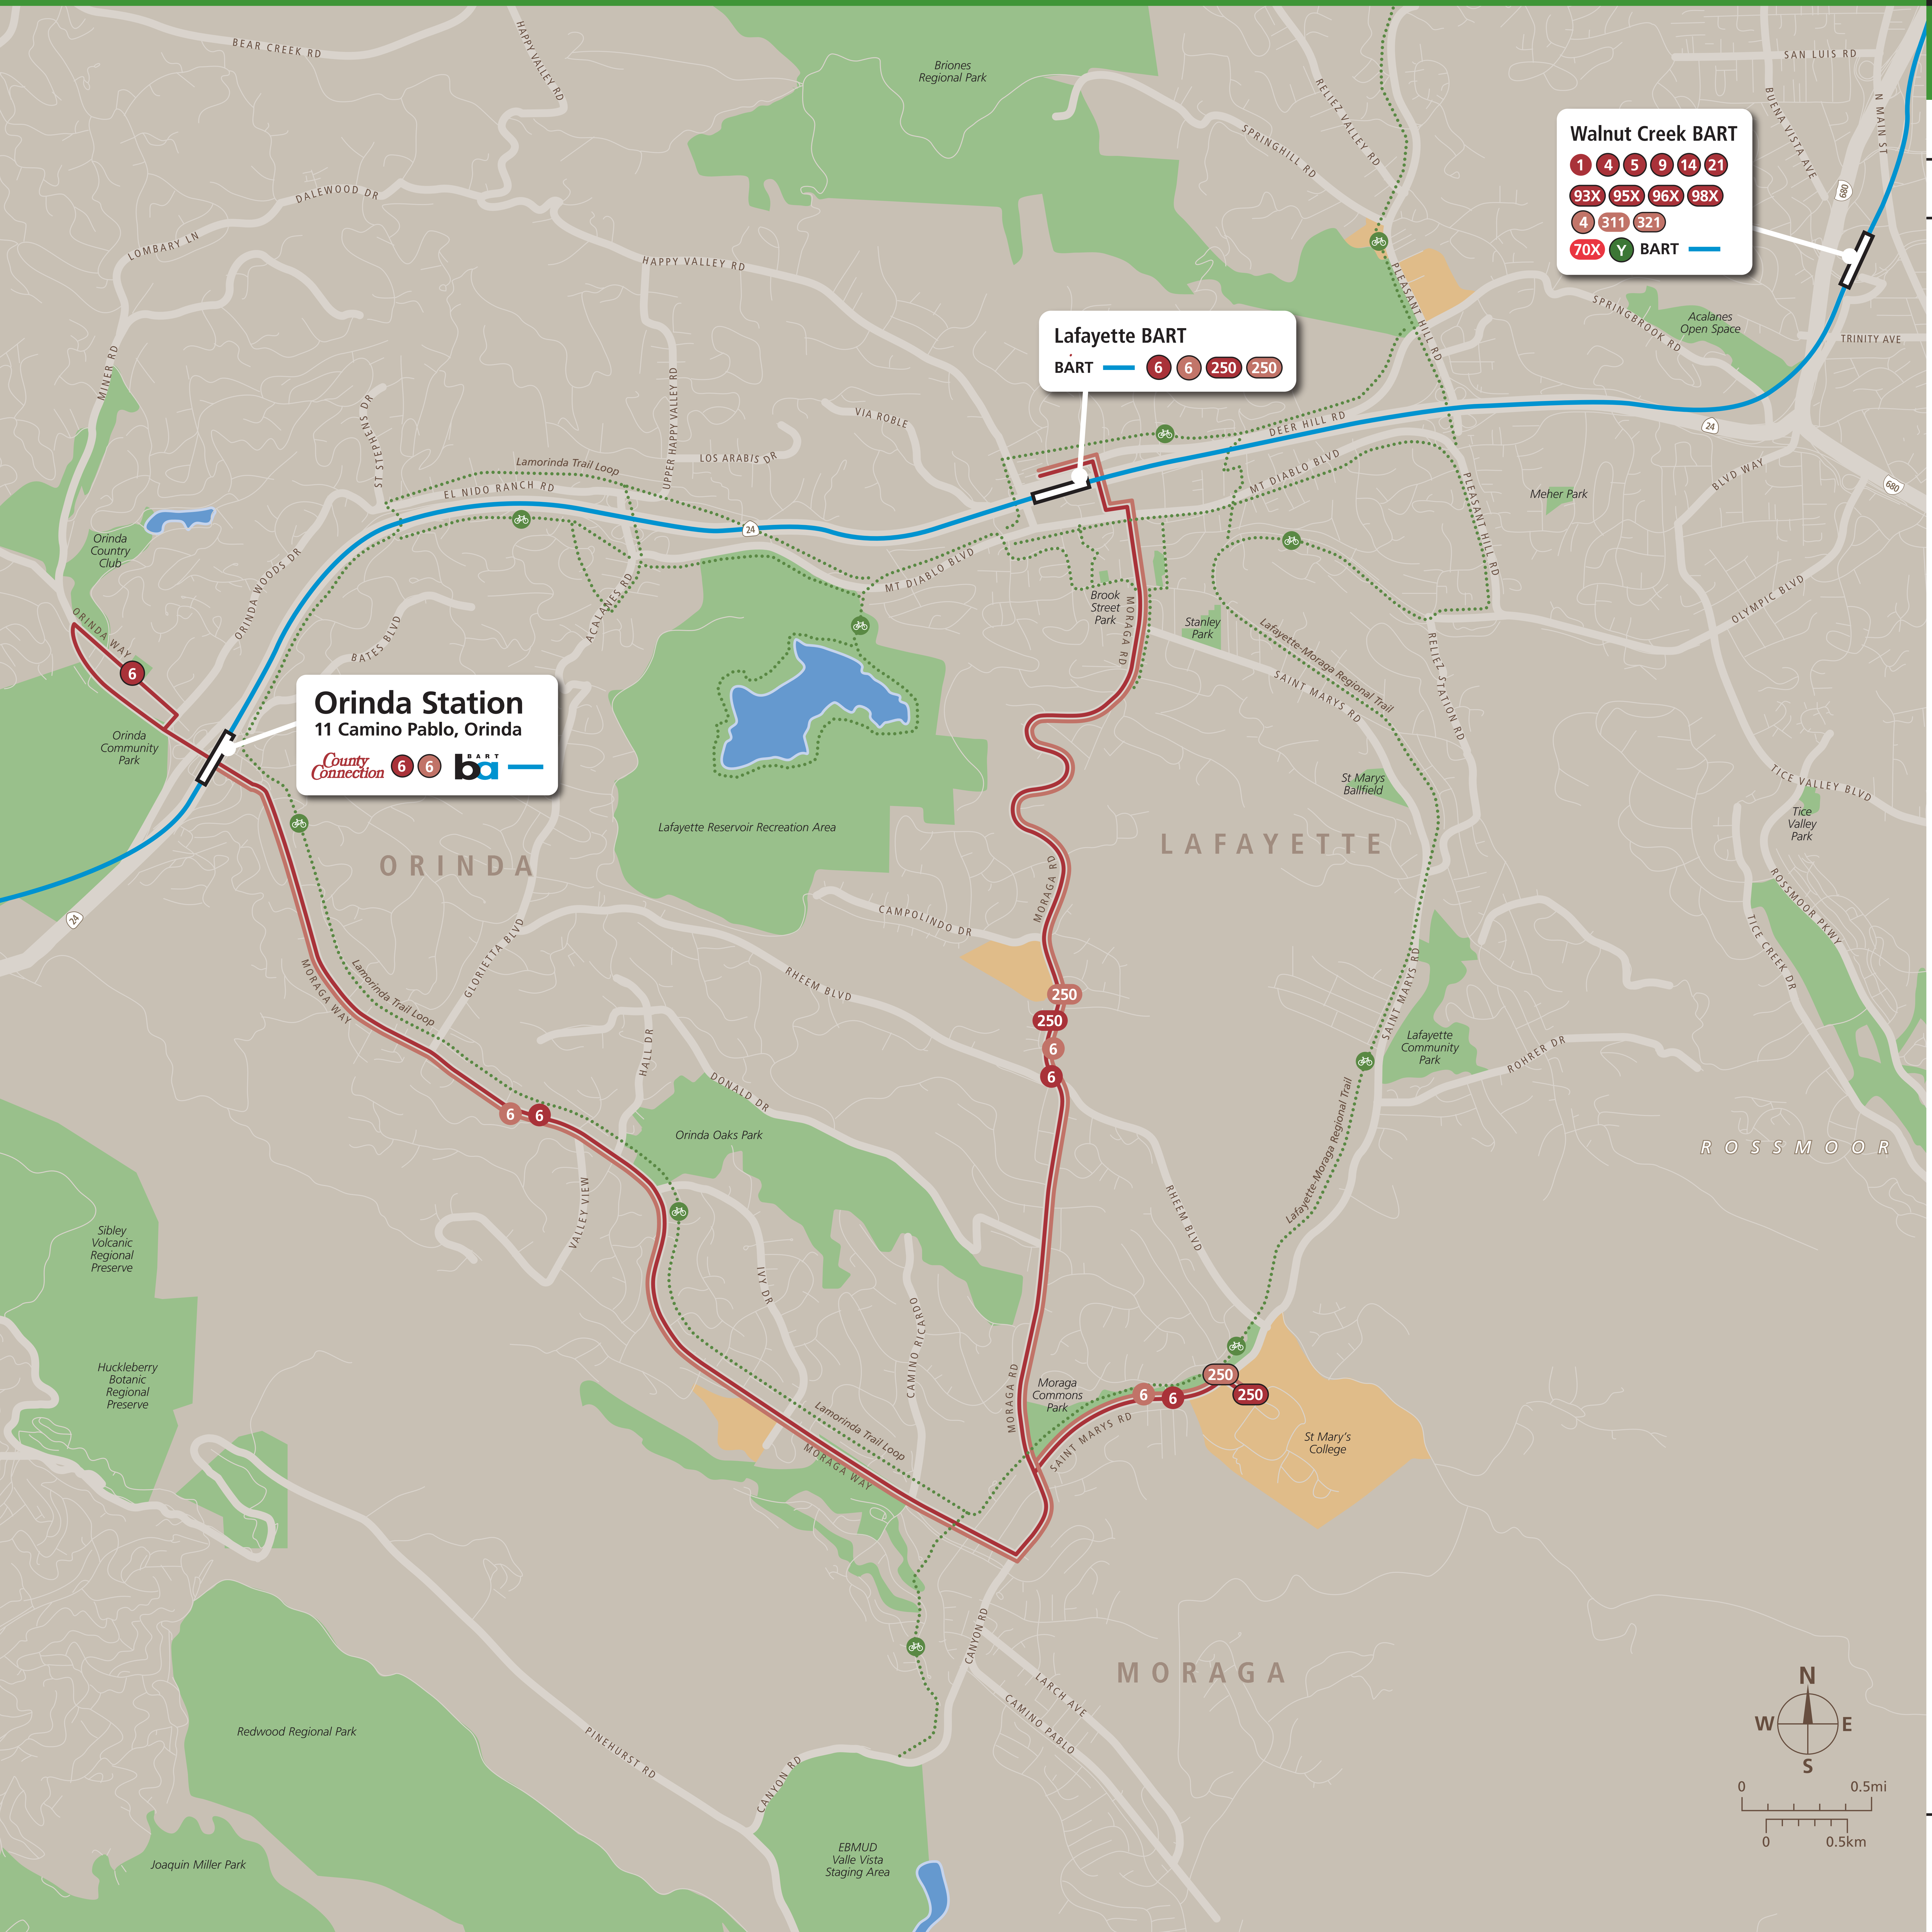

Transit Routes

Rutas del tránsito

公車路線圖

Transit Information

Orinda Station

Orinda

Map Key

- You Are Here
- BART
- County Connection
  Weekday Service
- County Connection
  Weekend Service
- SolanoExpress
- Wheels
- Route Terminus
- Bike Routes

This map does not show all commuter, express, special event, or all-night routes. Service may vary with time of day or day of week. Service changes may have occurred since printing. Please consult transit agency schedule or contact 511 for more information.

Orinda Station
11 Camino Pablo, Orinda

County Connection BART

Lafayette BART

BART

Walnut Creek BART

BART

Free Bay Area Transit Information
Dial 5-1-1 or visit 511.org