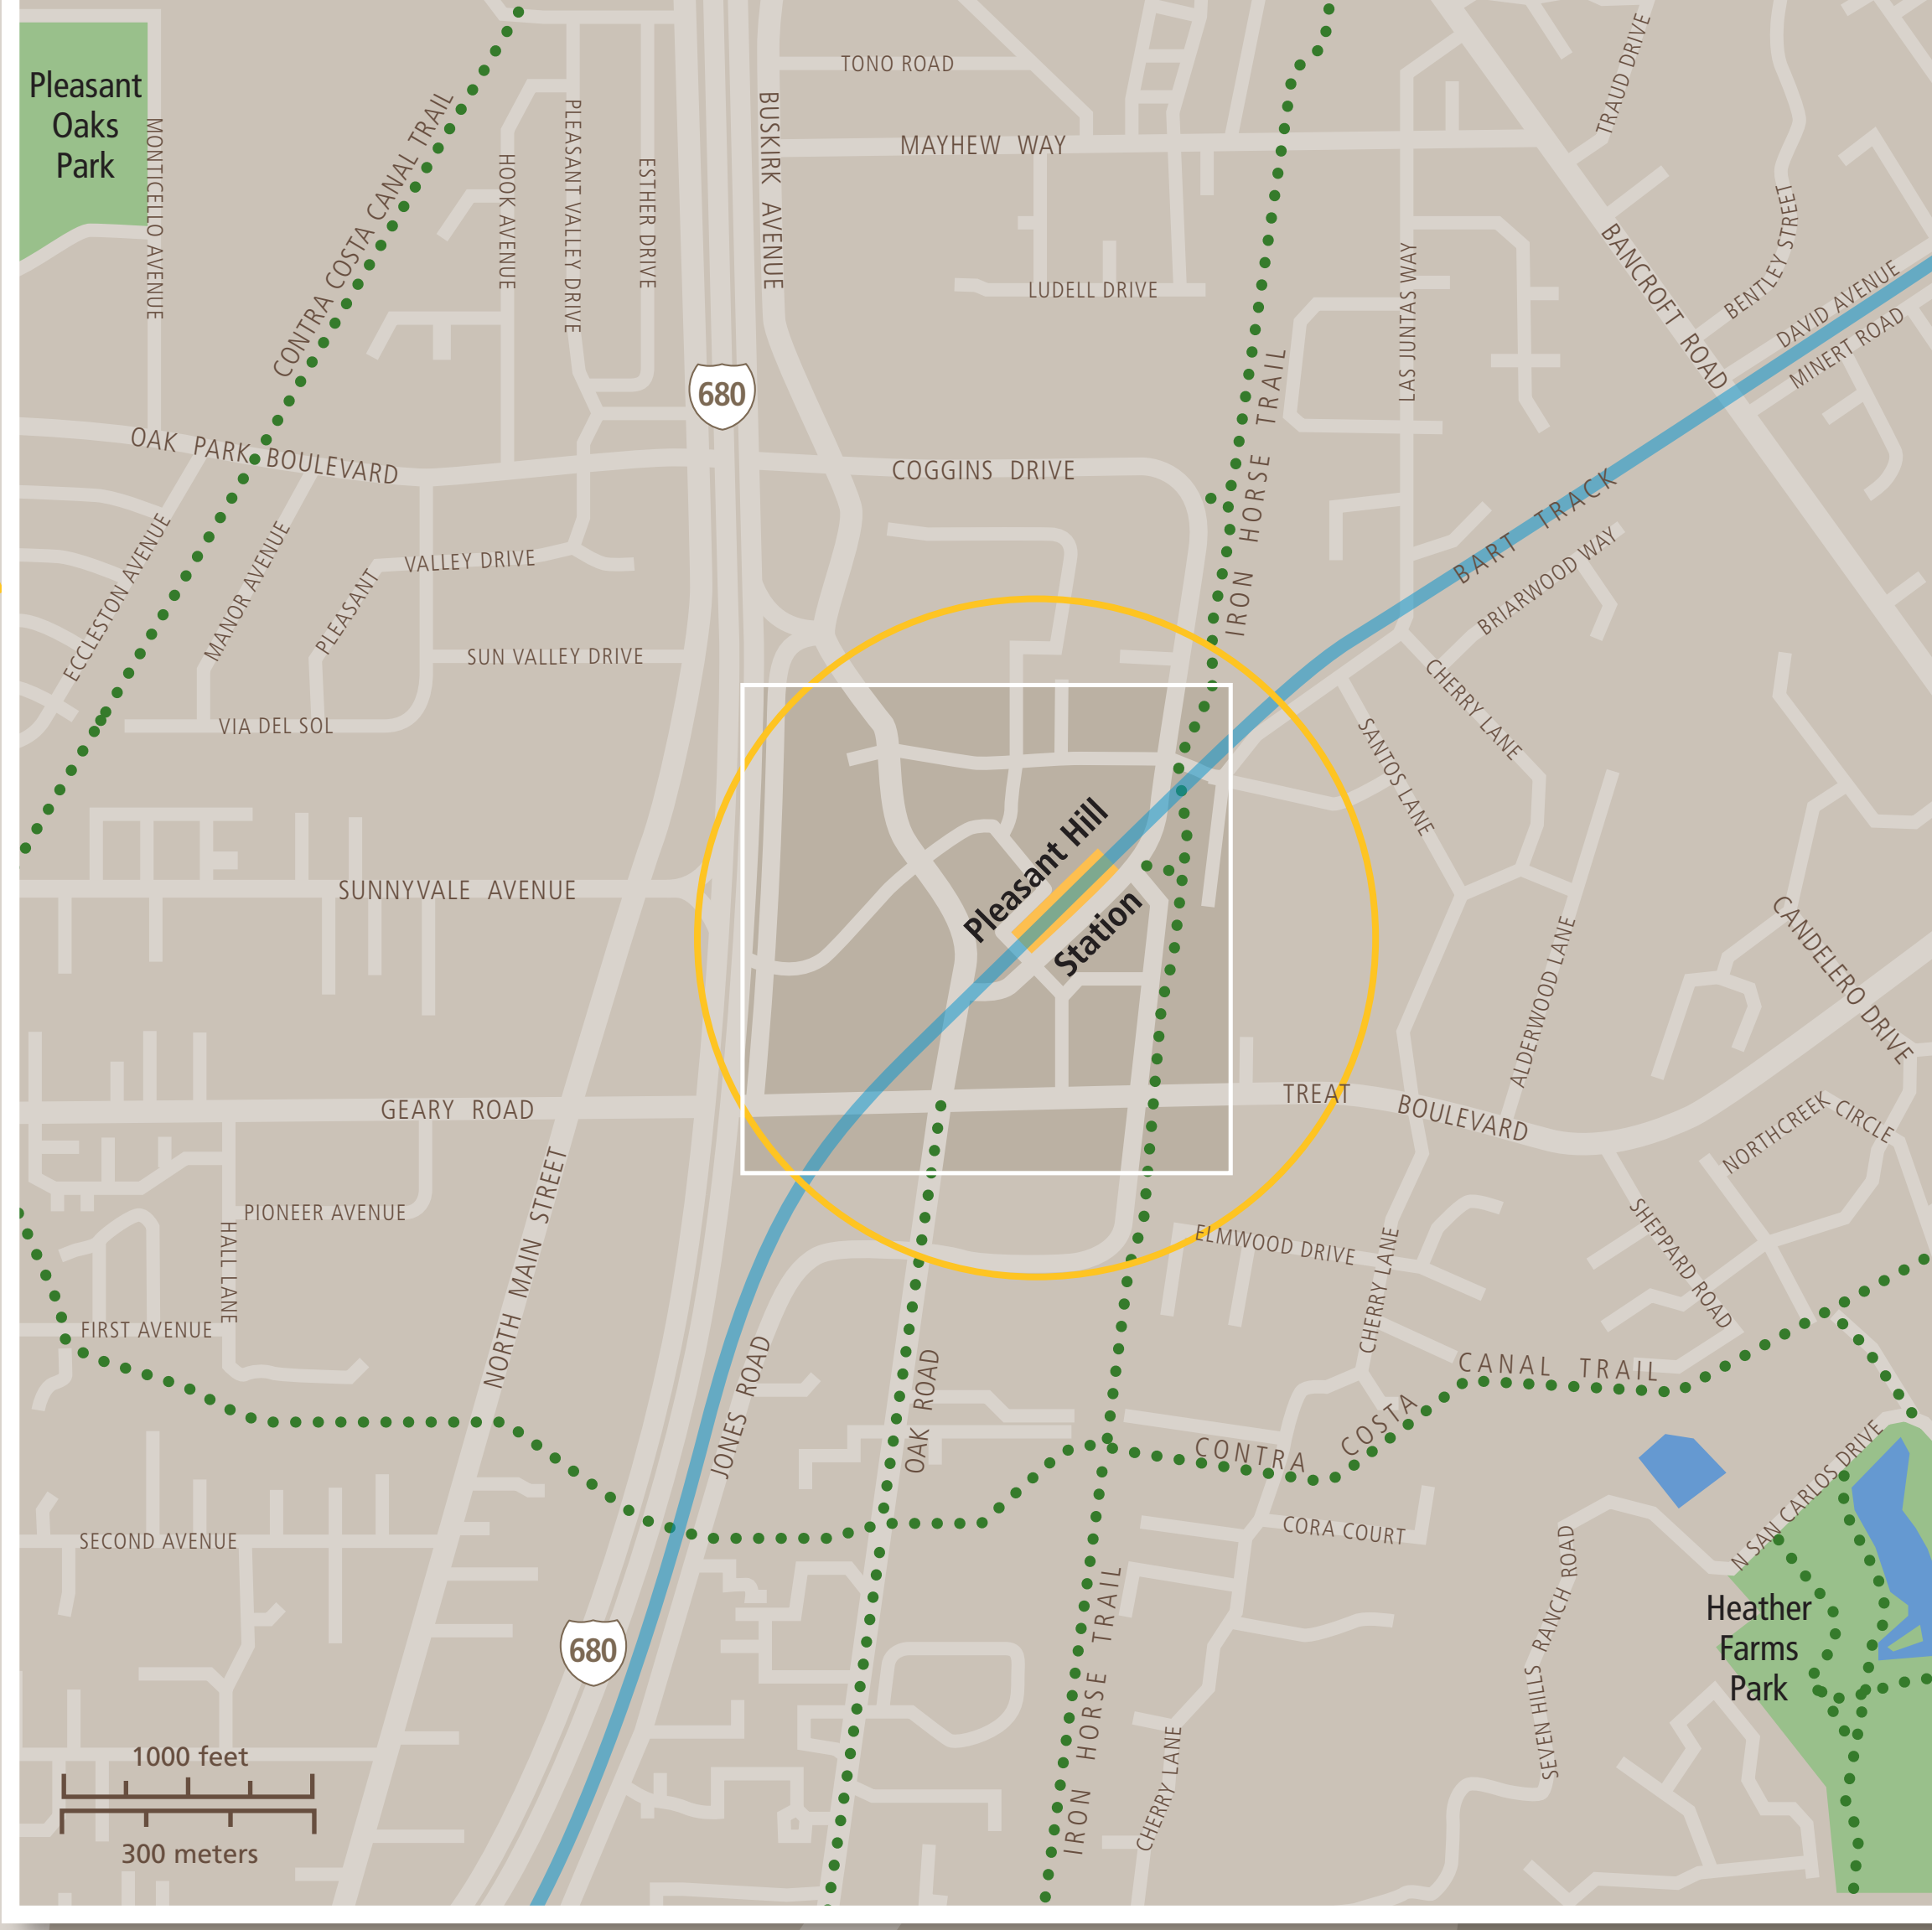

Contra Costa Centre

Free Bay Area Transit Information
Dial 5-1-1 or visit 511.org