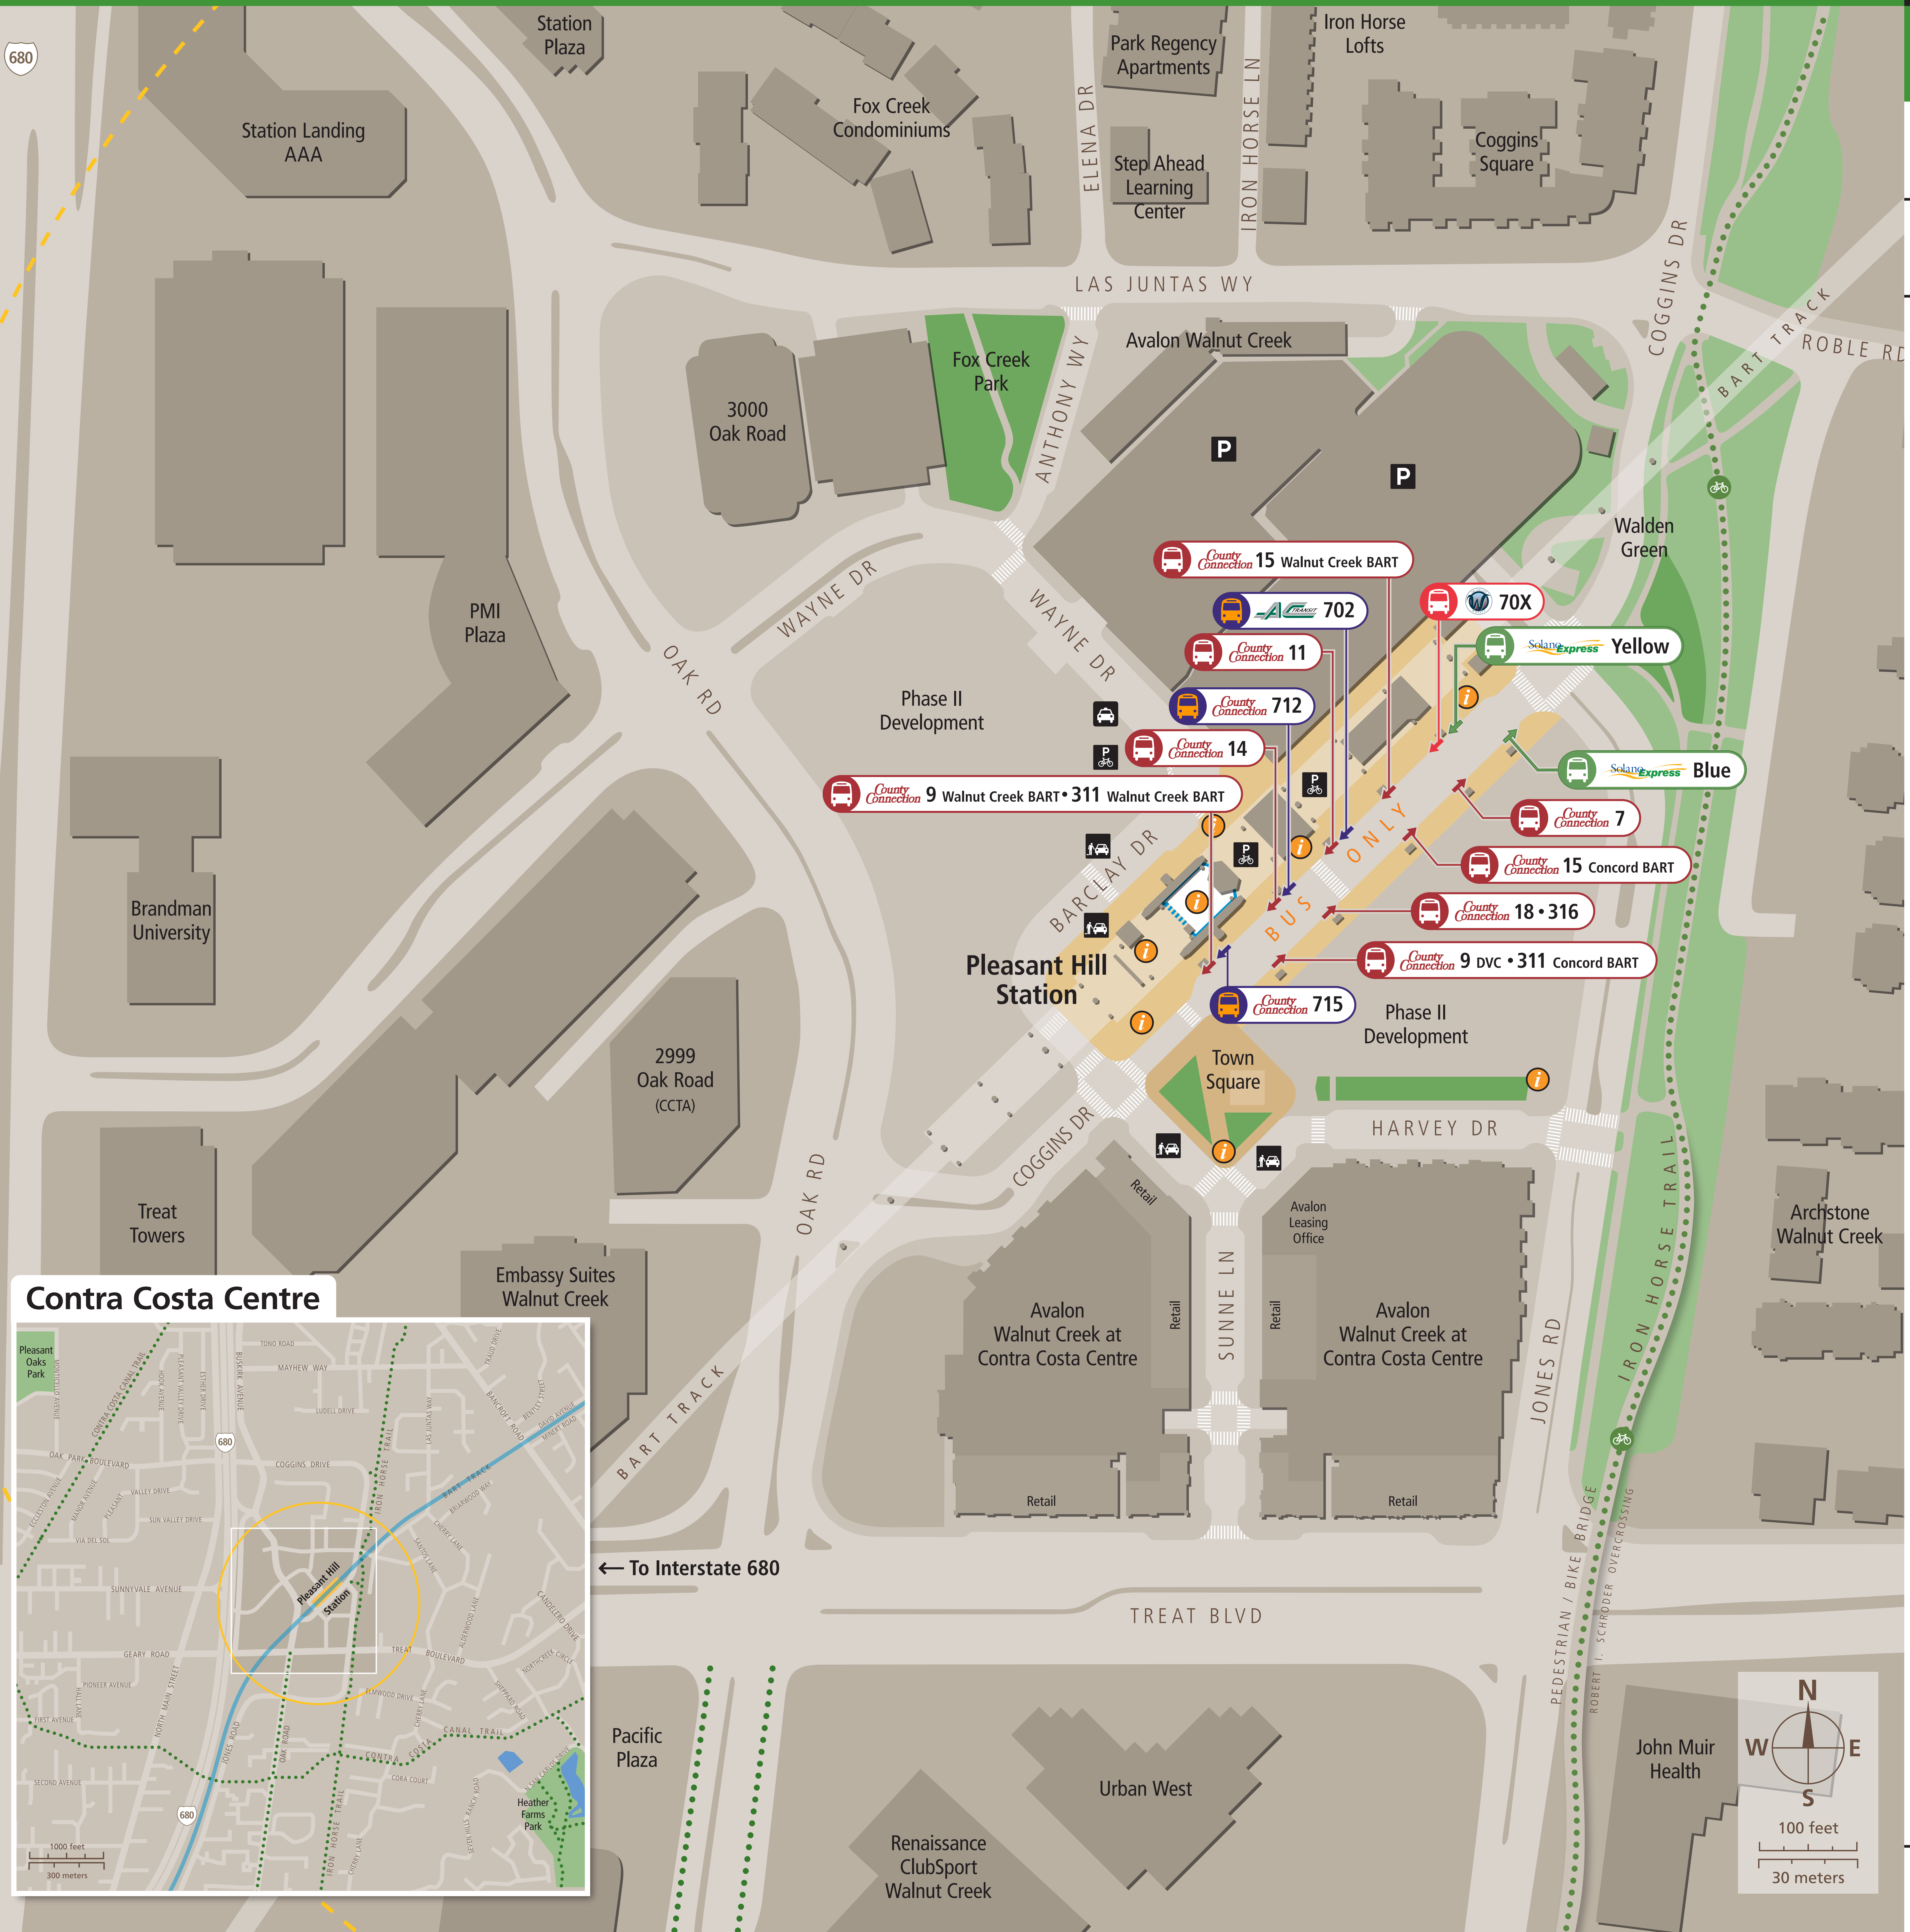

Transit Stops

Paradas del tránsito

公車站地圖

Transit Information

Pleasant Hill Station Area

Contra Costa Centre

Map Key

- You Are Here
- 5-Minute Walk
  1/4 Mile (400m) Radius
- Transit Information
- Bus
- Transit Stop
- BART Parking
- Bicycle Parking
- Passenger Pick-up/Drop-off
- Taxi
- Shared Use Bicycle & Pedestrian Path, Trail, or Bicycle Lanes

Transit Lines

- AC Transit
  - Early Bird Bus Line (Approx. 4 am-5 am)
  - 702 San Francisco Temporary Transbay Terminal
- County Connection Buses
  - **Weekday Bus Lines**
    - 7 Shadelands
    - 9 Walnut Creek BART
    - 9 Diablo Valley College
    - 11 Concord BART
    - 14 Concord BART
    - 15 Concord BART
    - 15 Walnut Creek BART
    - 18 Amtrak
  - **Weekend Bus Lines**
    - 311 Concord BART
    - 311 Walnut Creek BART
    - 316 Amtrak - Alhambra Ave @ Walnut Ave
  - **Early Bird Bus Lines (Approx. 4 am-5 am)**
    - 712 19th Street BART Oakland
    - 715 Lafayette BART
- Note: 600 series = select school service (not shown)
- Solano Express
  - Blue Fairfield/Sacramento/Vacaville
  - Yellow Vallejo/Benicia
- Wheels Bus
  - 70X Dublin/Pleasanton BART