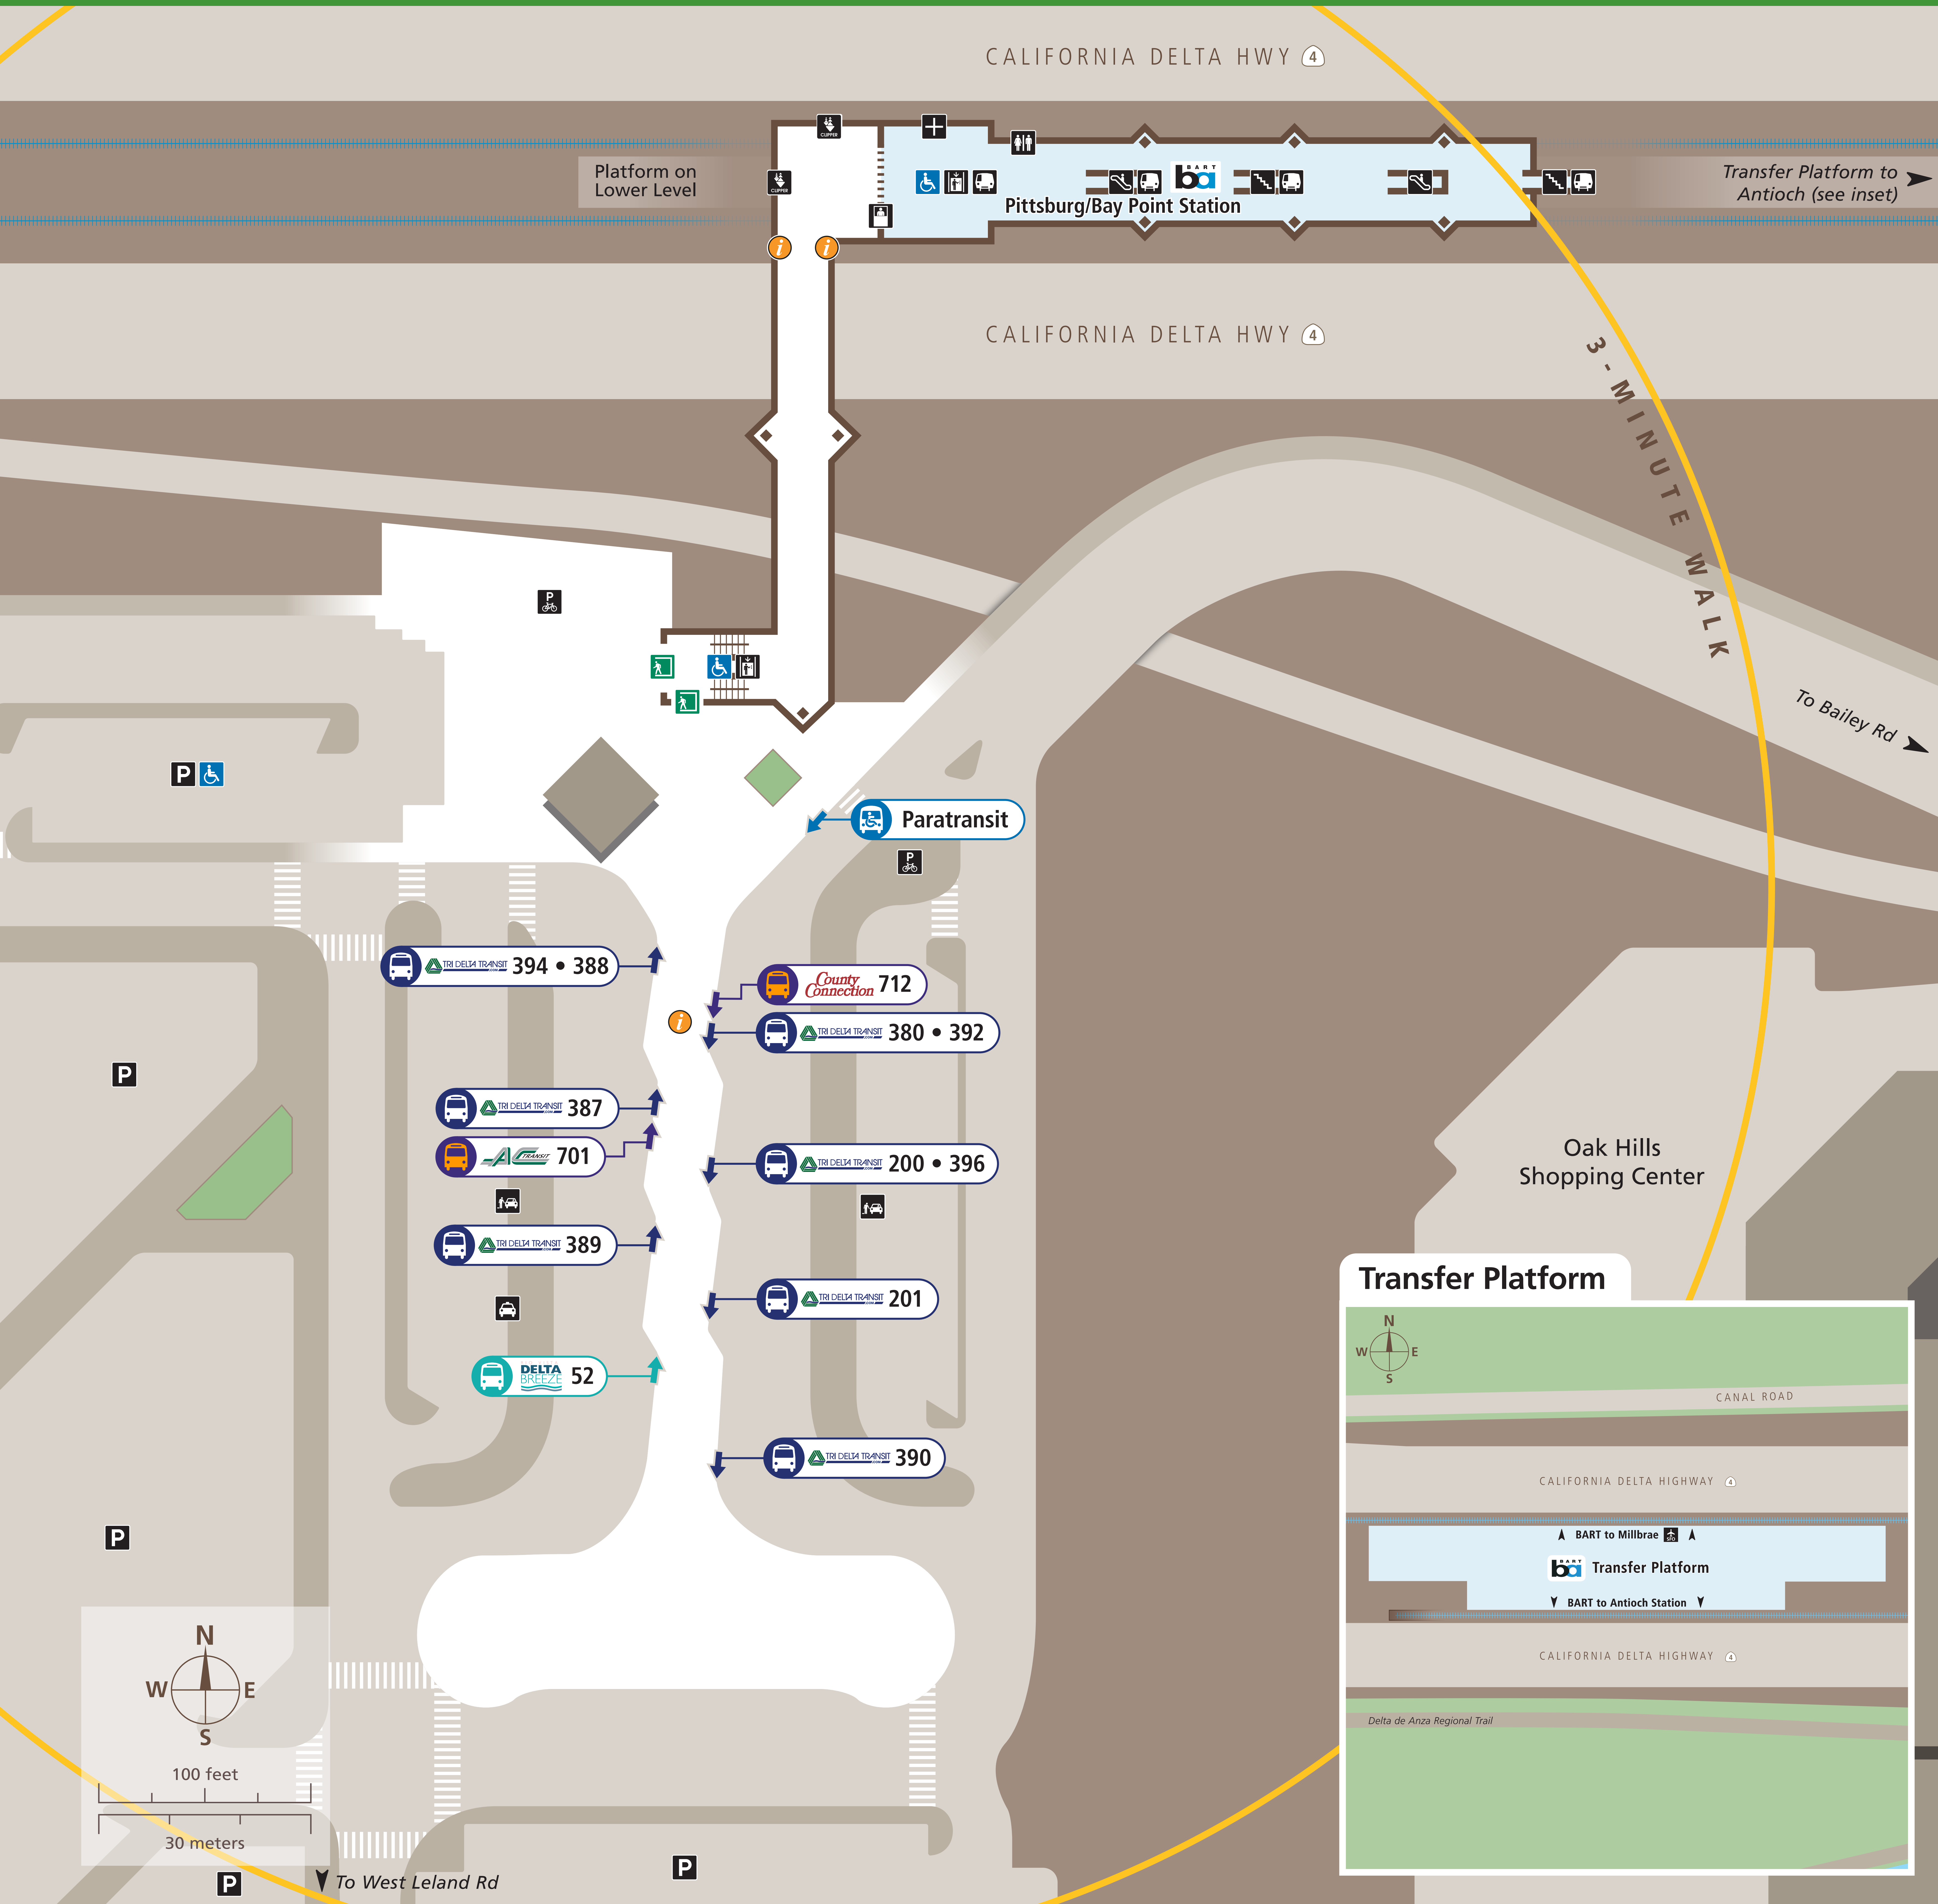

Transit Stops

Paradas del tránsito

公車站地圖

Transit Information

Pittsburg/Bay Point Station

Pittsburg

Map Key

- You Are Here
- 3-Minute Walk
  500ft/150m Radius
- Transit Information
- Station Entrance/Exit
- BART Train
- Bus
- Transit Stop
- Bicycle Lockers
- Elevator
- Escalator
- Parking
- Passenger Pick-up/Drop-off
- Restrooms
- Stairs
- Station Agent Booth
- Taxi Stand
- Ticket Vending:
  - Clipper / Add Cash Value
  - Addfare
  - Wheelchair Accessible

Transit Lines

- AC Transit
  - 701 San Francisco Temporary Transbay Terminal
- County Connections
  - 712 19th Street Oakland/Pleasant Hill
- Tri Delta Transit
  - 380 Pittsburg-Bay Point BART/Antioch BART
  - 387 Antioch BART/Pittsburg-Bay Point BART
  - 388 Pittsburg-Bay Point BART/Kaiser Antioch M.C.
  - 389 Pittsburg-Bay Point BART/Bay Point
- Delta
  - 200 Martinez/Pittsburg
  - 201 Pittsburg-Bay Point BART/Concord BART
  - 390 Antioch BART/Pittsburg-Bay Point BART
- Delta Breeze
  - 392 Antioch BART/Pittsburg-Bay Point BART
  - 394 Antioch BART/Pittsburg-Bay Point BART
  - 396 Delta Fair Kaiser/Pittsburg-Bay Point BART
- Delta Express
  - 52 State Route 160 Express

**Free Bay Area
Transit Information**
Dial 5-1-1 or visit 511.org

Revised January 31, 2019