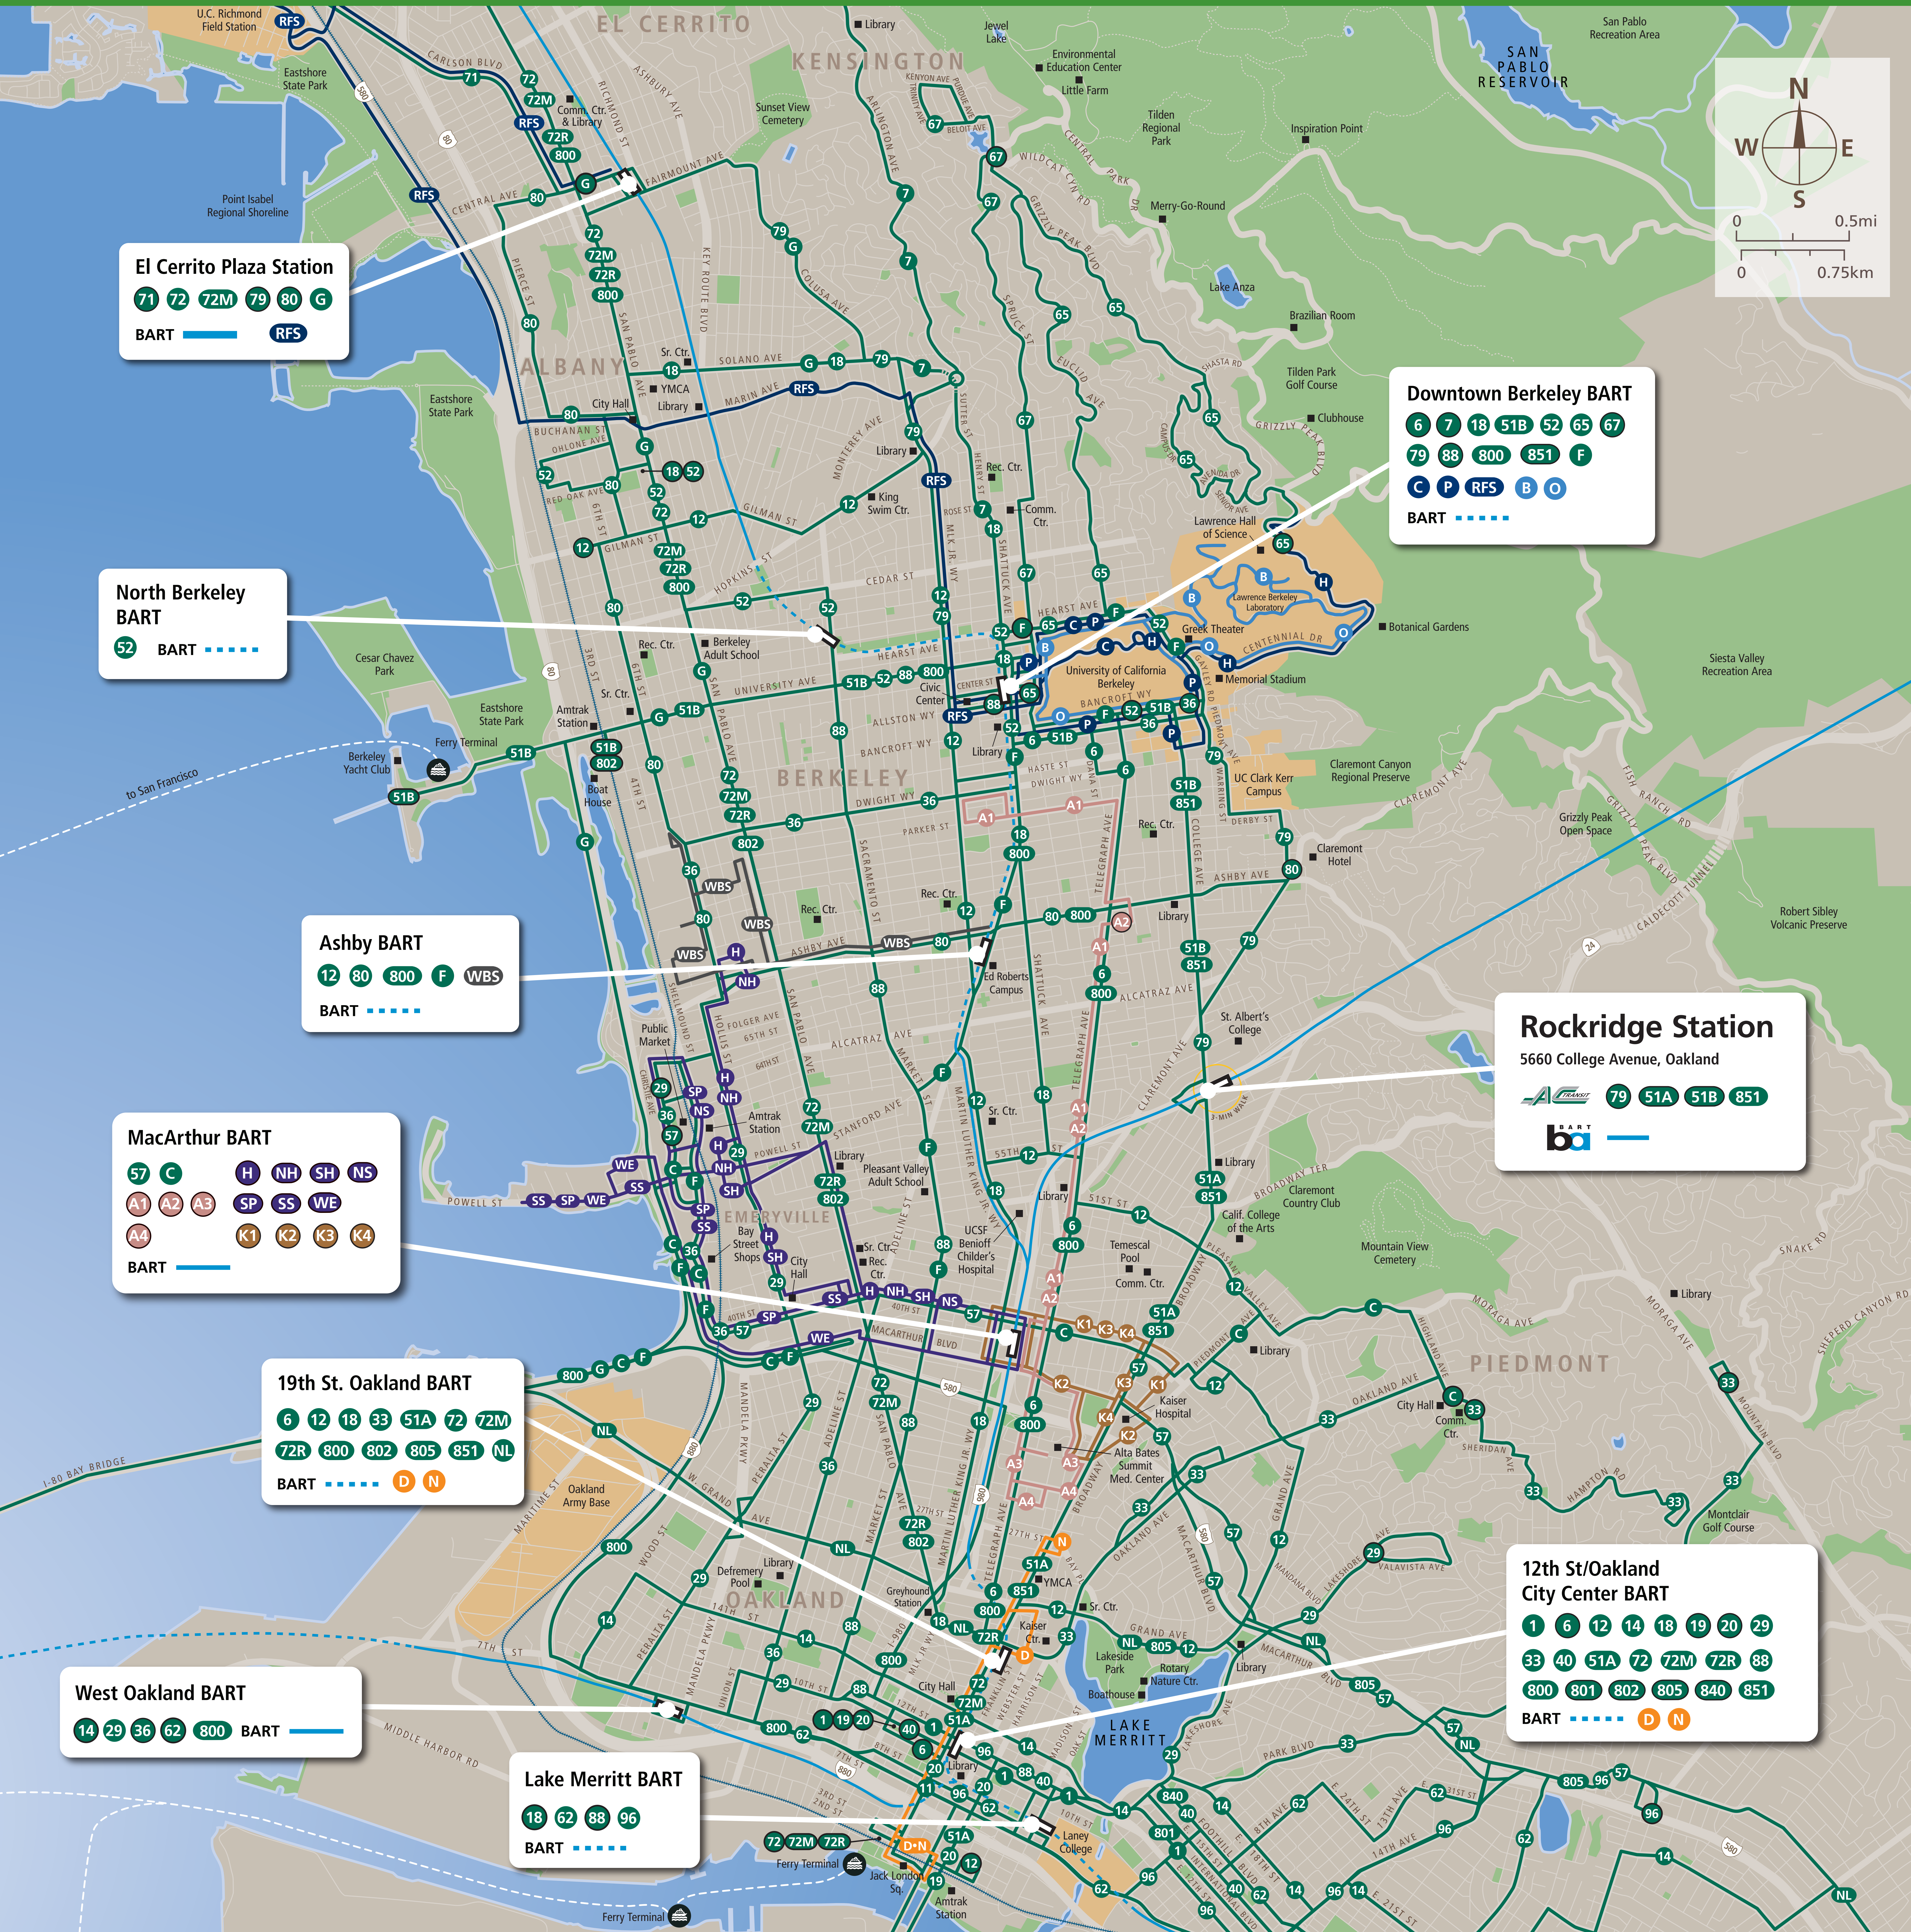

Transit Routes

Rutas del tránsito

公車路線圖

El Cerrito Plaza Station
71 72 72M 79 80 G
BART RFS

North Berkeley BART
52 BART

Ashby BART
12 80 800 F WBS
BART

MacArthur BART
57 C H NH SH NS
A1 A2 A3 SP SS WE
A4 K1 K2 K3 K4
BART

19th St. Oakland BART
6 12 18 33 51A 72 72M
72R 800 802 805 851 NL
BART D N

West Oakland BART
14 29 36 62 800 BART

Lake Merritt BART
18 62 88 96
BART

Downtown Berkeley BART
6 7 18 51B 52 65 67
79 88 800 851 F
C P RFS B O
BART

Rockridge Station
5660 College Avenue, Oakland
79 51A 51B 851
BART

12th St/Oakland City Center BART
1 6 12 14 18 19 20 29
33 40 51A 72 72M 72R 88
800 801 802 805 840 851
BART D N

Transit Information

Rockridge Station

Oakland

Map Key

- You Are Here
- 3-Minute Walk 500ft/150m Radius
- BART
- BART (underground)
- Amtrak
- AC Transit
- Alta Bates Summit Shuttle
- Bear Transit
- Berkeley Lab Shuttle
- Emery Go-Round
- Free Broadway Shuttle
- Kaiser Permanente Shuttle
- WBS - West Berkeley Shuttle
- 1 Route Terminus

This map does not show all commuter, express, special event, or all-night routes. Service may vary with time of day or day of week. Service changes may have occurred since printing. Please consult transit agency schedule or contact 511 for more information.

Free Bay Area Transit Information
Dial 5-1-1 or visit 511.org