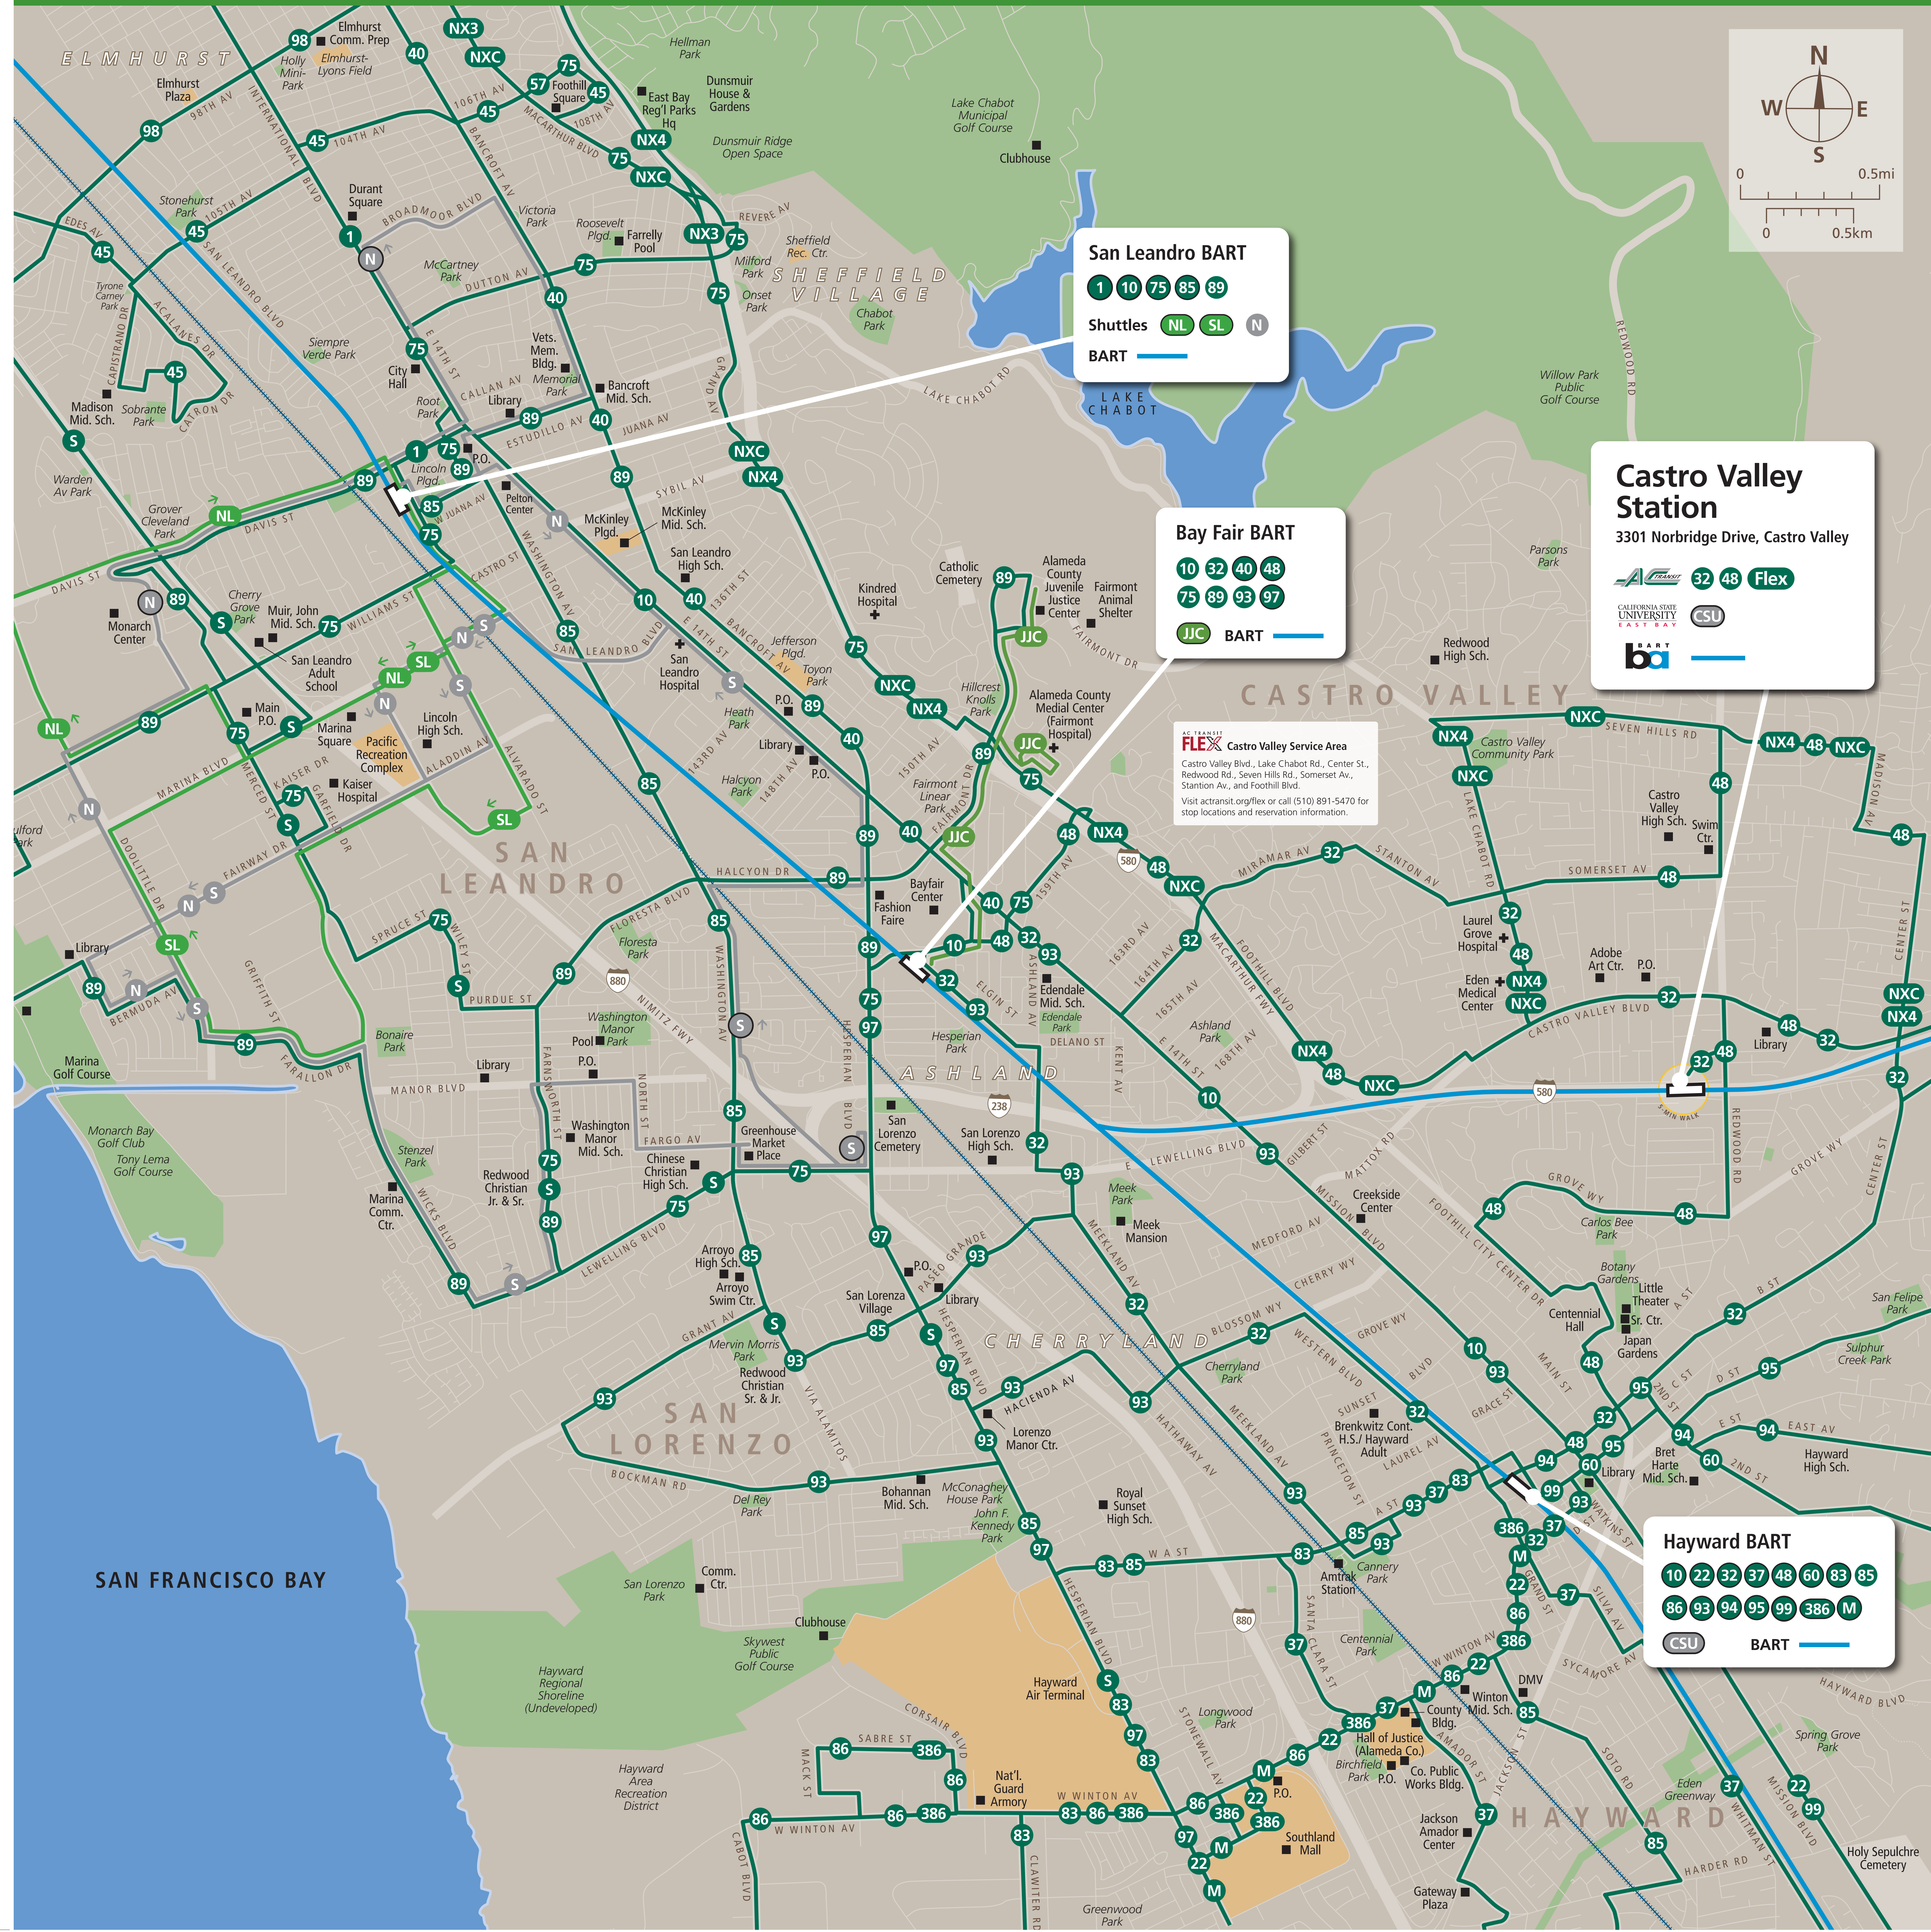

Transit Routes

Rutas del tránsito

公車路線圖

Transit Information

Castro Valley Station

Castro Valley

Map Key

- You Are Here
- BART
- Amtrak
- AC Transit
- Alameda County Sustainability Shuttle
- CSUEB Shuttle
- FLEX Shuttle
- LINKS Shuttle
- Route Terminus

San Leandro BART

1 10 75 85 89

Shuttles NL SL N

BART

Bay Fair BART

10 32 40 48

75 89 93 97

JJC BART

Castro Valley Station

3301 Norbridge Drive, Castro Valley

32 48 Flex

CSU

BART

Hayward BART

10 22 32 37 48 60 83 85

86 93 94 95 99 386 M

CSU BART

Free Bay Area Transit Information

Dial 5-1-1 or visit 511.org