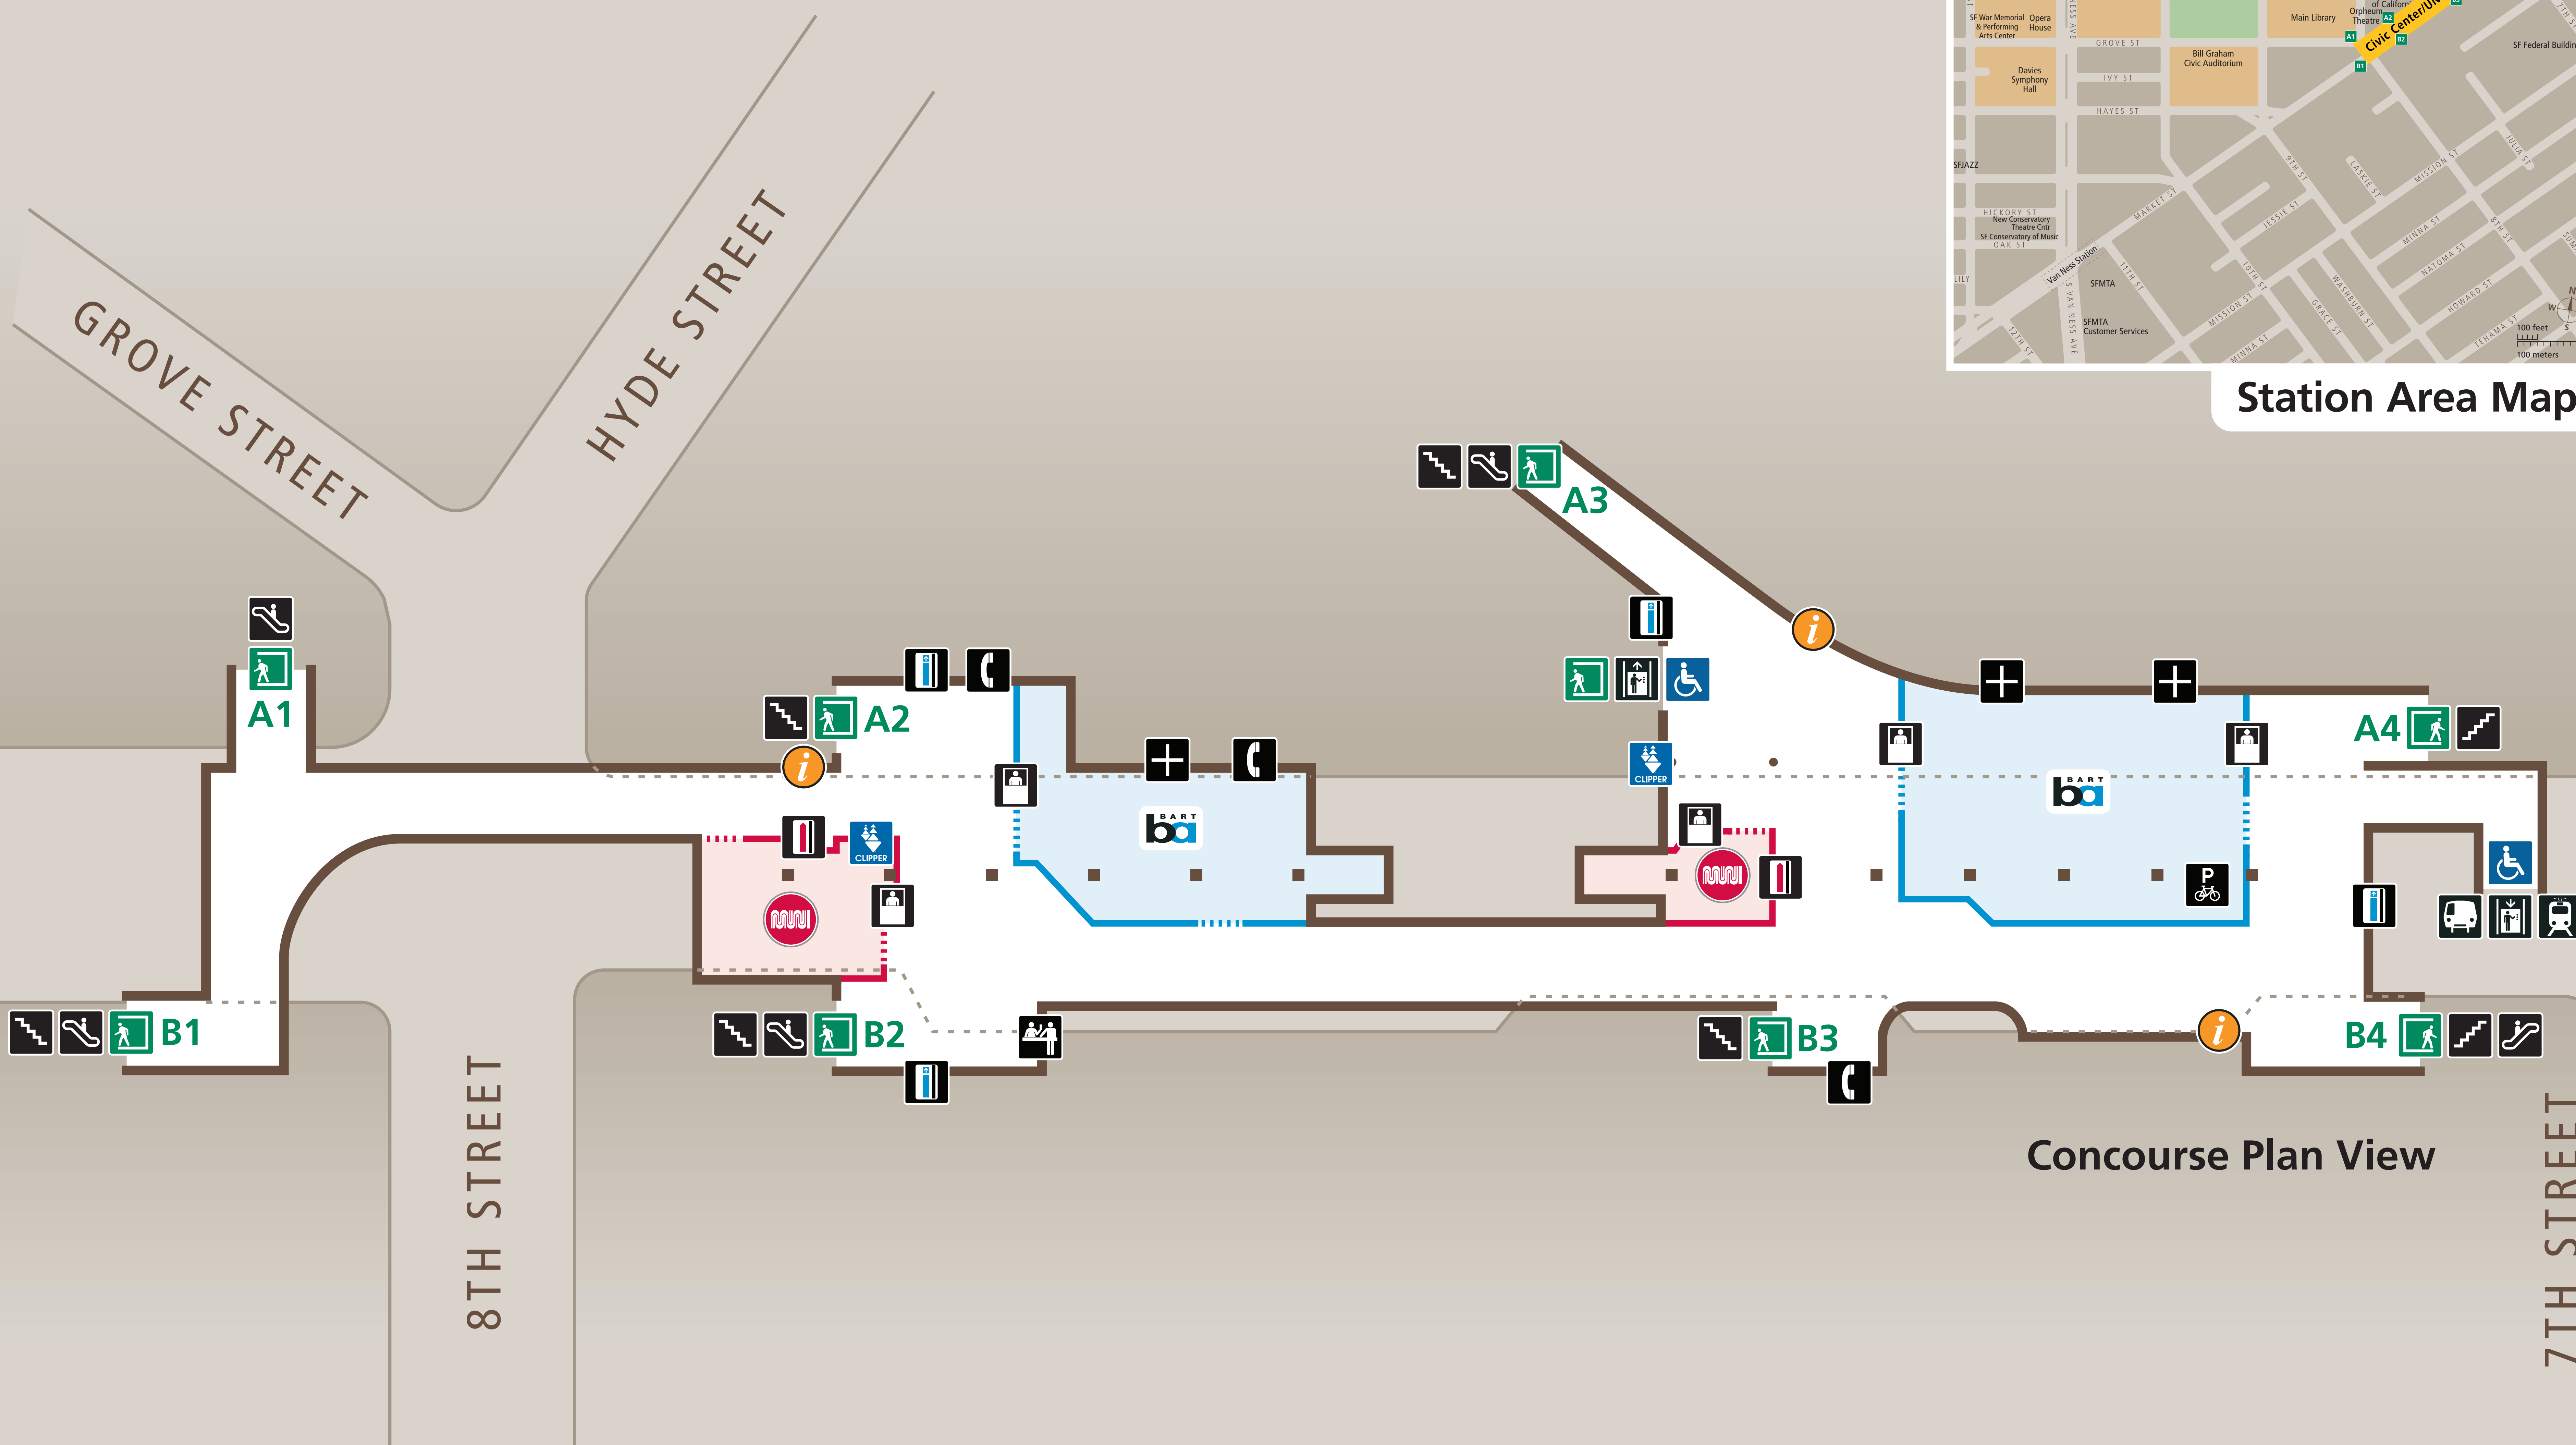

# Station Map

Mapa de la estación

車站地圖

Station Area Map

## Transit Information

### Civic Center/ UN Plaza Station

##### Map Key

- You Are Here
- Transit Information
- Exit
- A1** to Civic Center / Grove St to Market & 8th St
- A2** to Market & Hyde St to Grove & Hyde St
- A3** to United Nations Plaza
- A4** to Market St & 7th St
- B1** to Market St & 8th St
- B2** to Market St & 8th St
- B3** to Market St (1100 Block)
- B4** to Market St & 7th St
- BART Train
- Bicycle Parking
- Elevator
- Escalator
- Muni Metro Light Rail
- Stairs
- Station Agent Booth
- Telephone
- Ticket Vending Machines:
  - BART / Clipper Add Cash Value
  - Muni / Clipper Add Cash Value
  - Addfare
  - Transit Store (Ticket Purchase)
  - Wheelchair Accessible