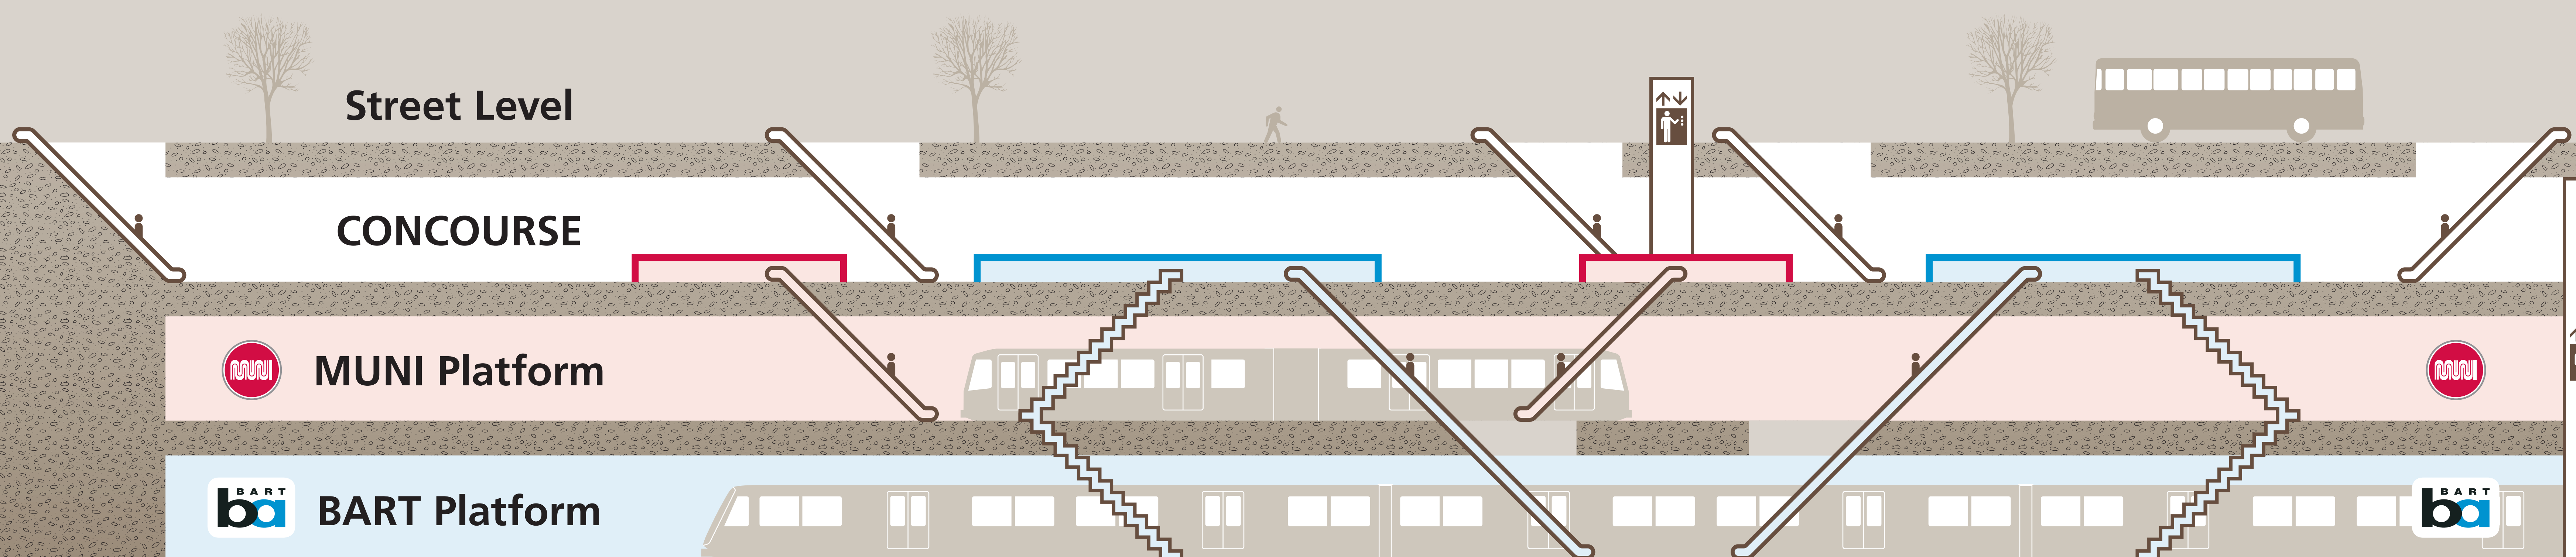

Station Section View

Free Bay Area
Transit Information
Dial 5-1-1 or visit 511.org

Sponsored by the Metropolitan Transportation Commission. Contact us at (510) 817-5900 or signcomments@mtc.ca.gov.