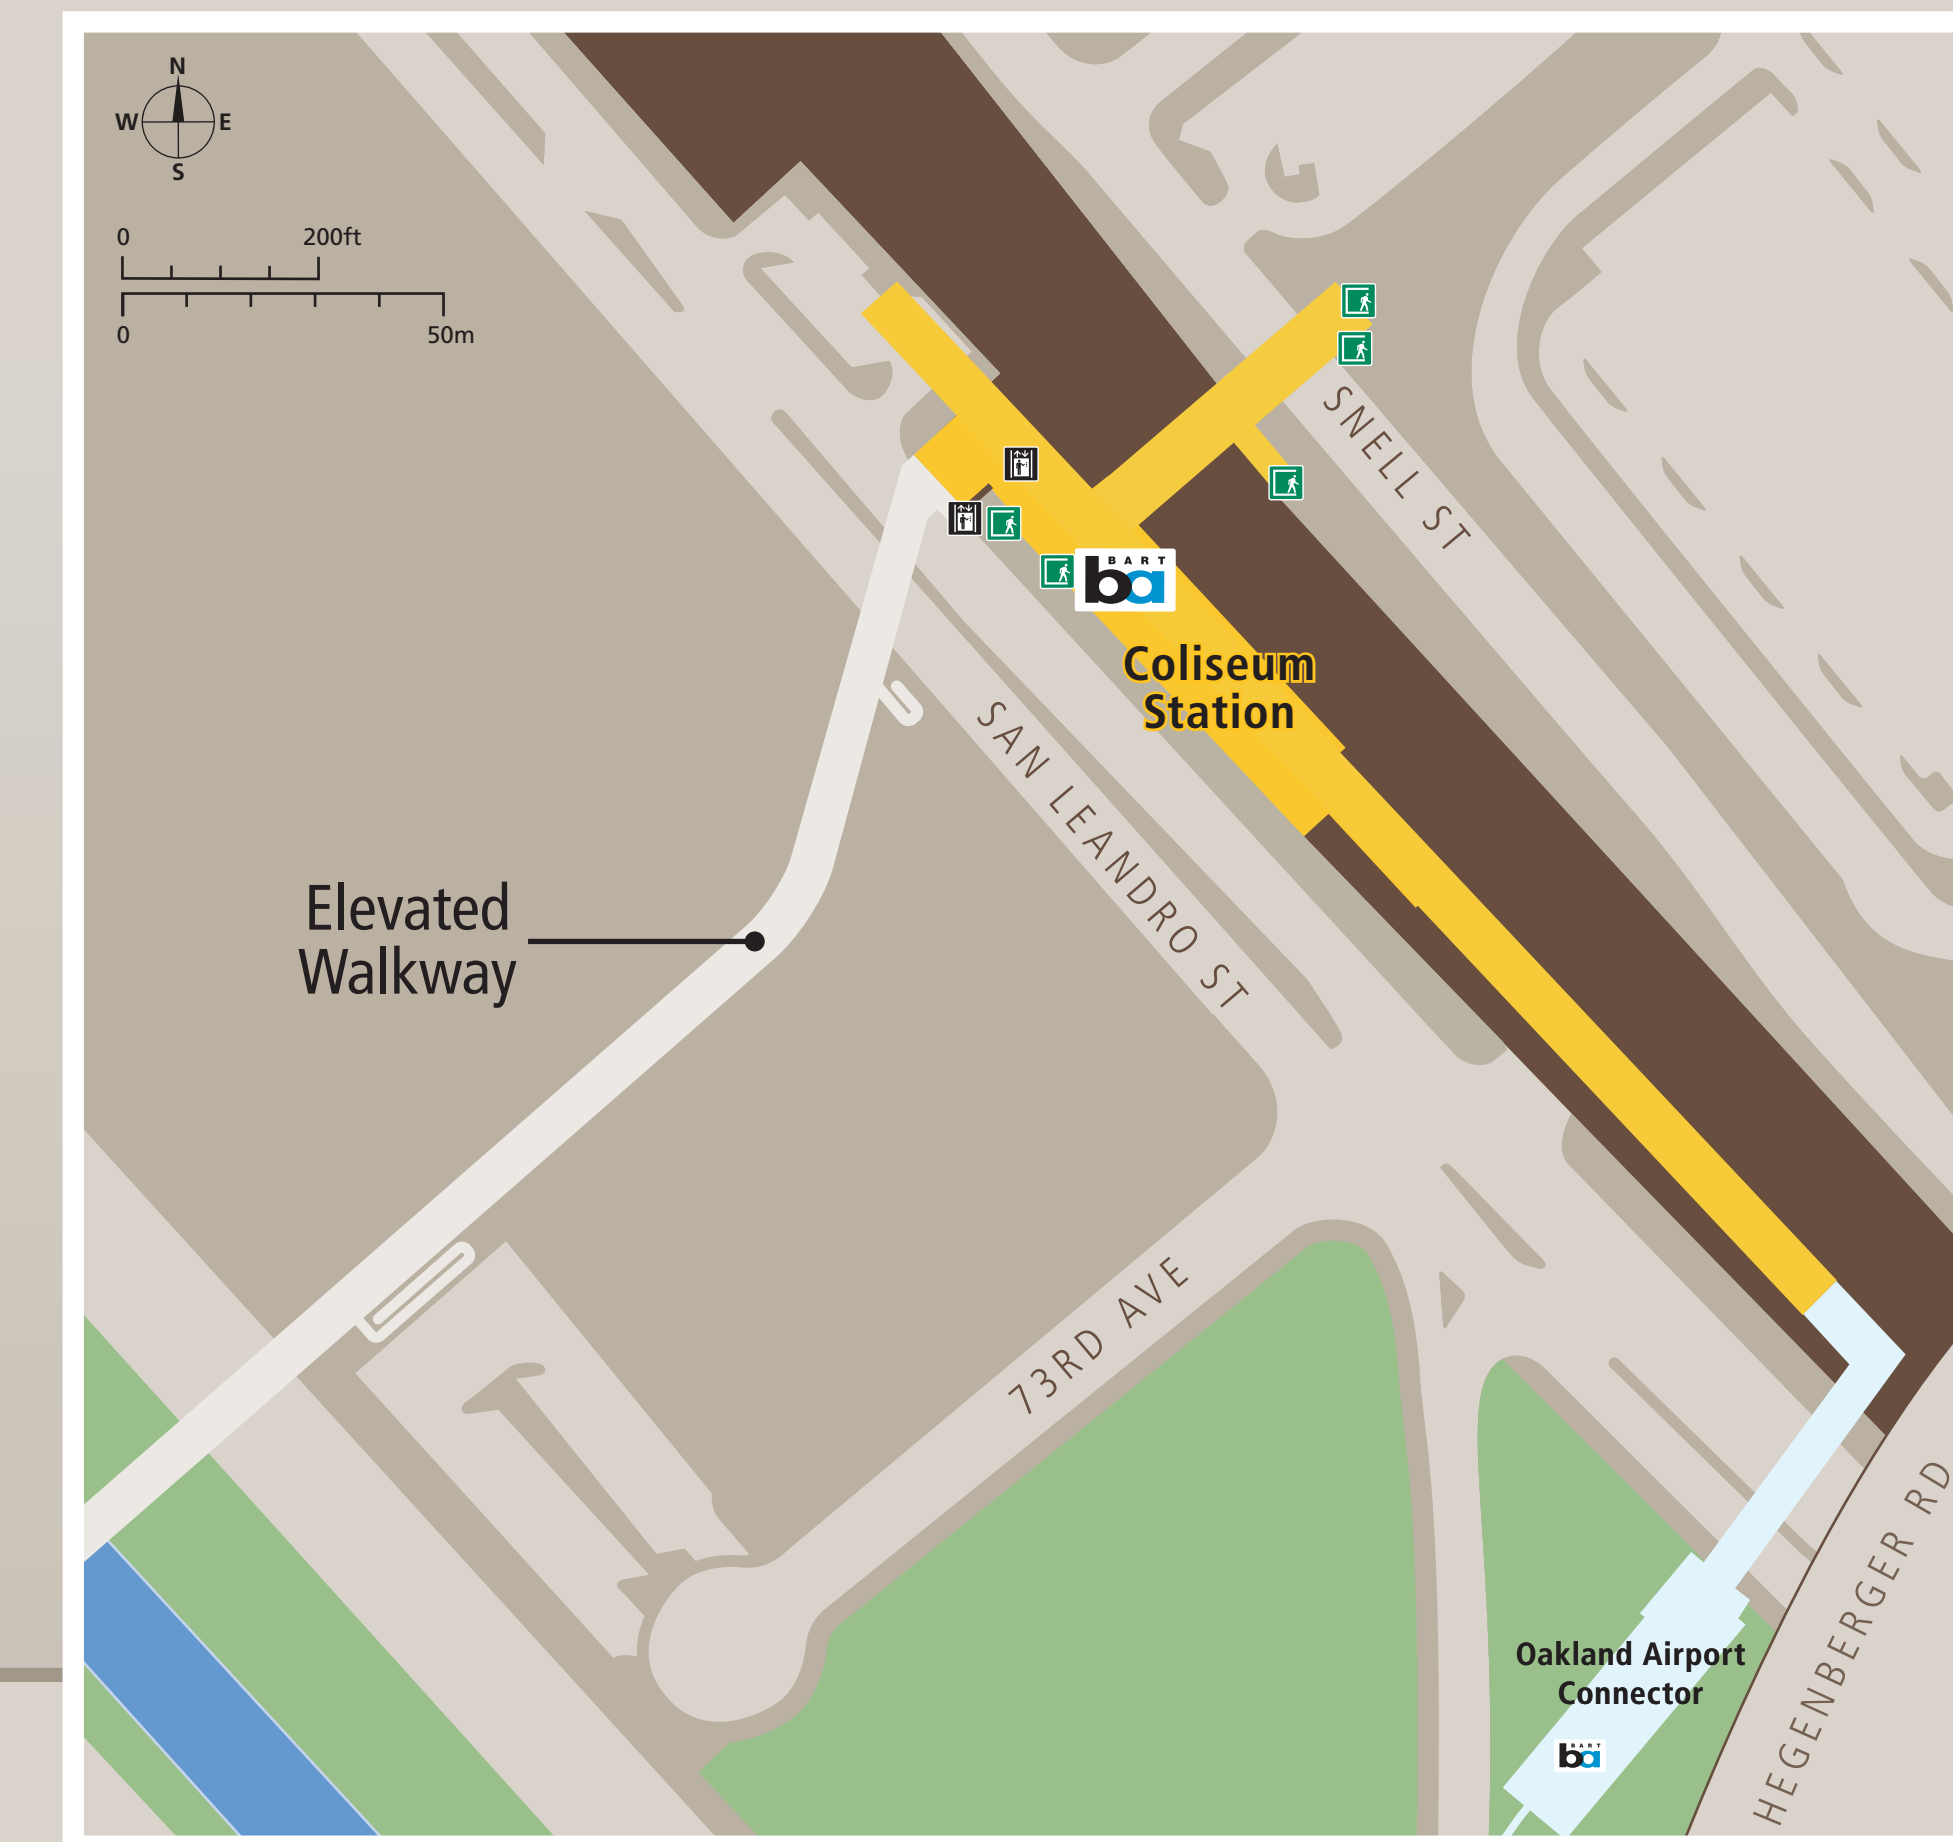

Station Map

Mapa de la estación

車站地圖

Transit Information

Coliseum Station

Oakland

Map Key

- You Are Here
- Exit
- To BART Trains
- Elevator
- Escalator
- Stairs
- Station Agent Booth
- Telephone
- Ticket Vending:**
- Addfare
- Clipper / Add Cash Value
- Transit Information
- Wheelchair Accessible

Station Area Map

UPPER PLATFORM TO OAKLAND AIRPORT CONNECTOR →

**Free Bay Area
Transit Information**
Dial 5-1-1 or visit 511.org

Sponsored by the Metropolitan Transportation Commission. Contact us at (510) 817-5900 or signcomments@mtc.ca.gov.