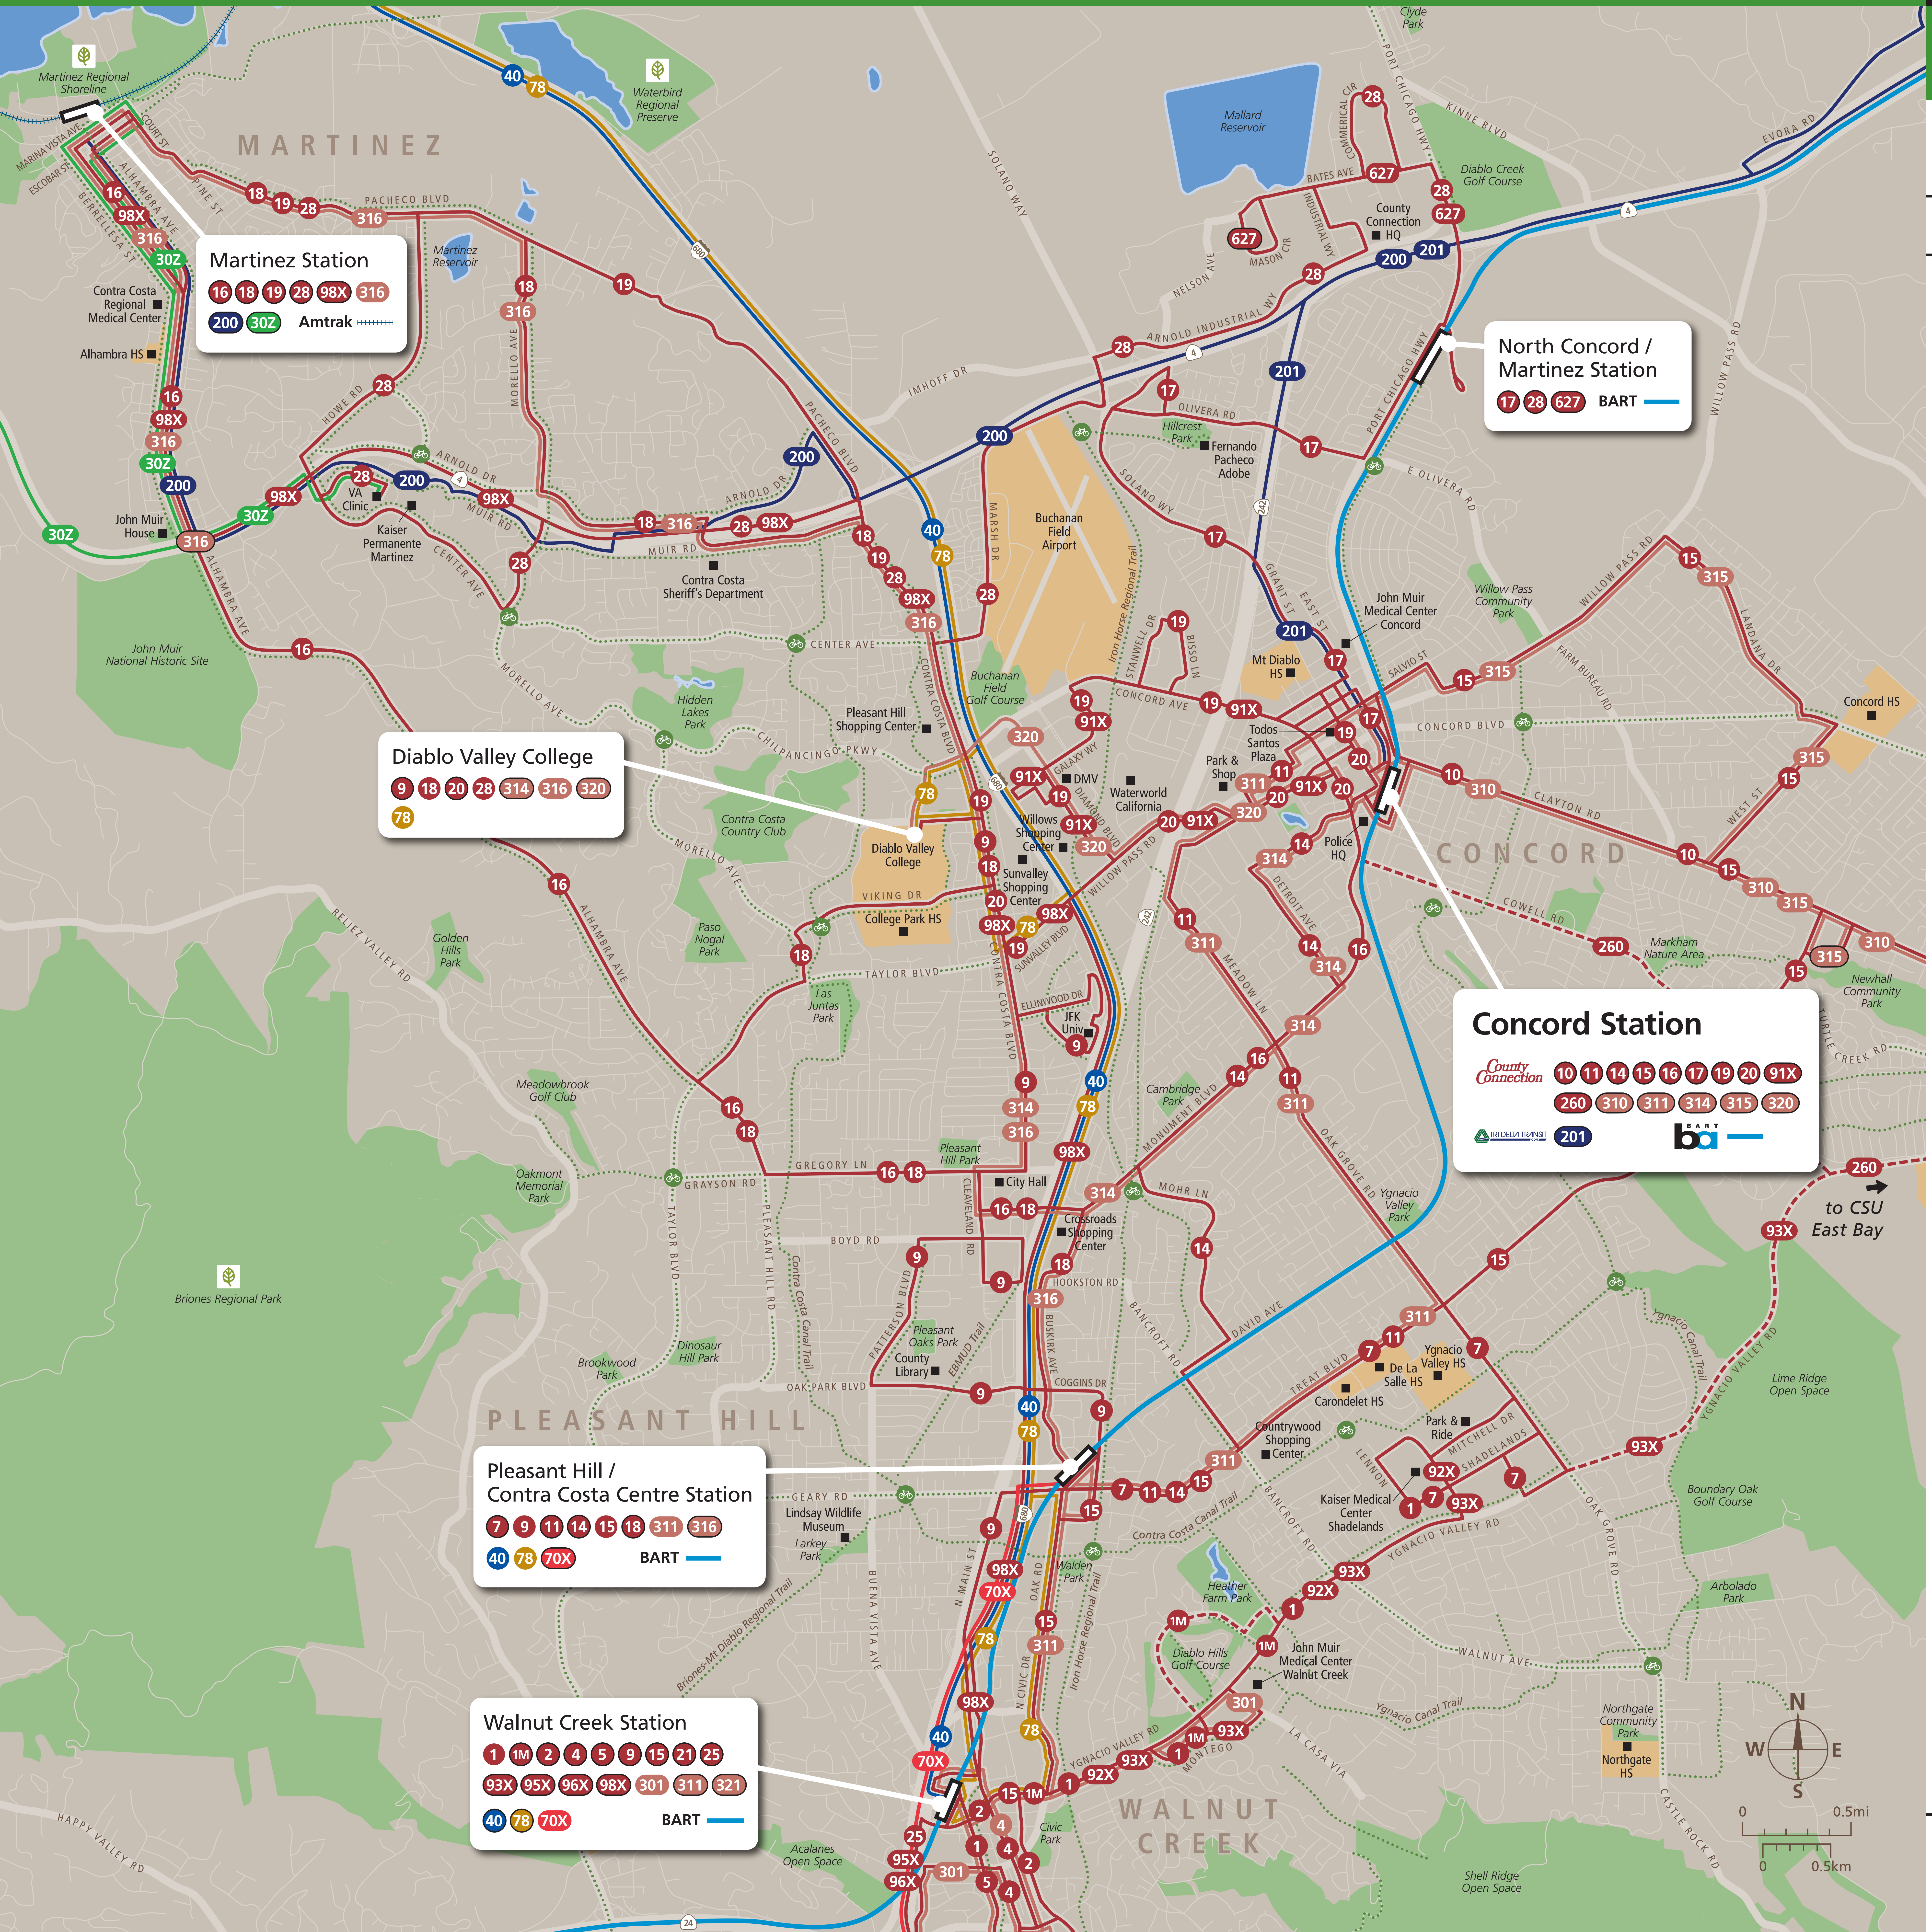

Transit Routes

Rutas del tránsito

公車路線圖

Transit Information

Concord Station

Concord

- Map Key**
- You Are Here
 - BART
 - County Connection Weekday Service
 - County Connection Weekend Service
 - County Connection Limited Service
 - Solano Express/FAST
 - Solano Express/SolTrans
 - Tri Delta Transit
 - WestCAT
 - Wheels
 - Route Terminus
 - Bike Routes
 - East Bay Regional Park District

This map does not show all commuter, express, special event, or all-night routes. Service may vary with time of day or day of week. Service changes may have occurred since printing. Please consult transit agency schedule or contact 511 for more information.

Free Bay Area Transit Information
Dial 5-1-1 or visit 511.org

Sponsored by BART in cooperation with AC Transit and the Metropolitan Transportation Commission. Contact us at (510) 201-1847 or signcomments@mtc.ca.gov.