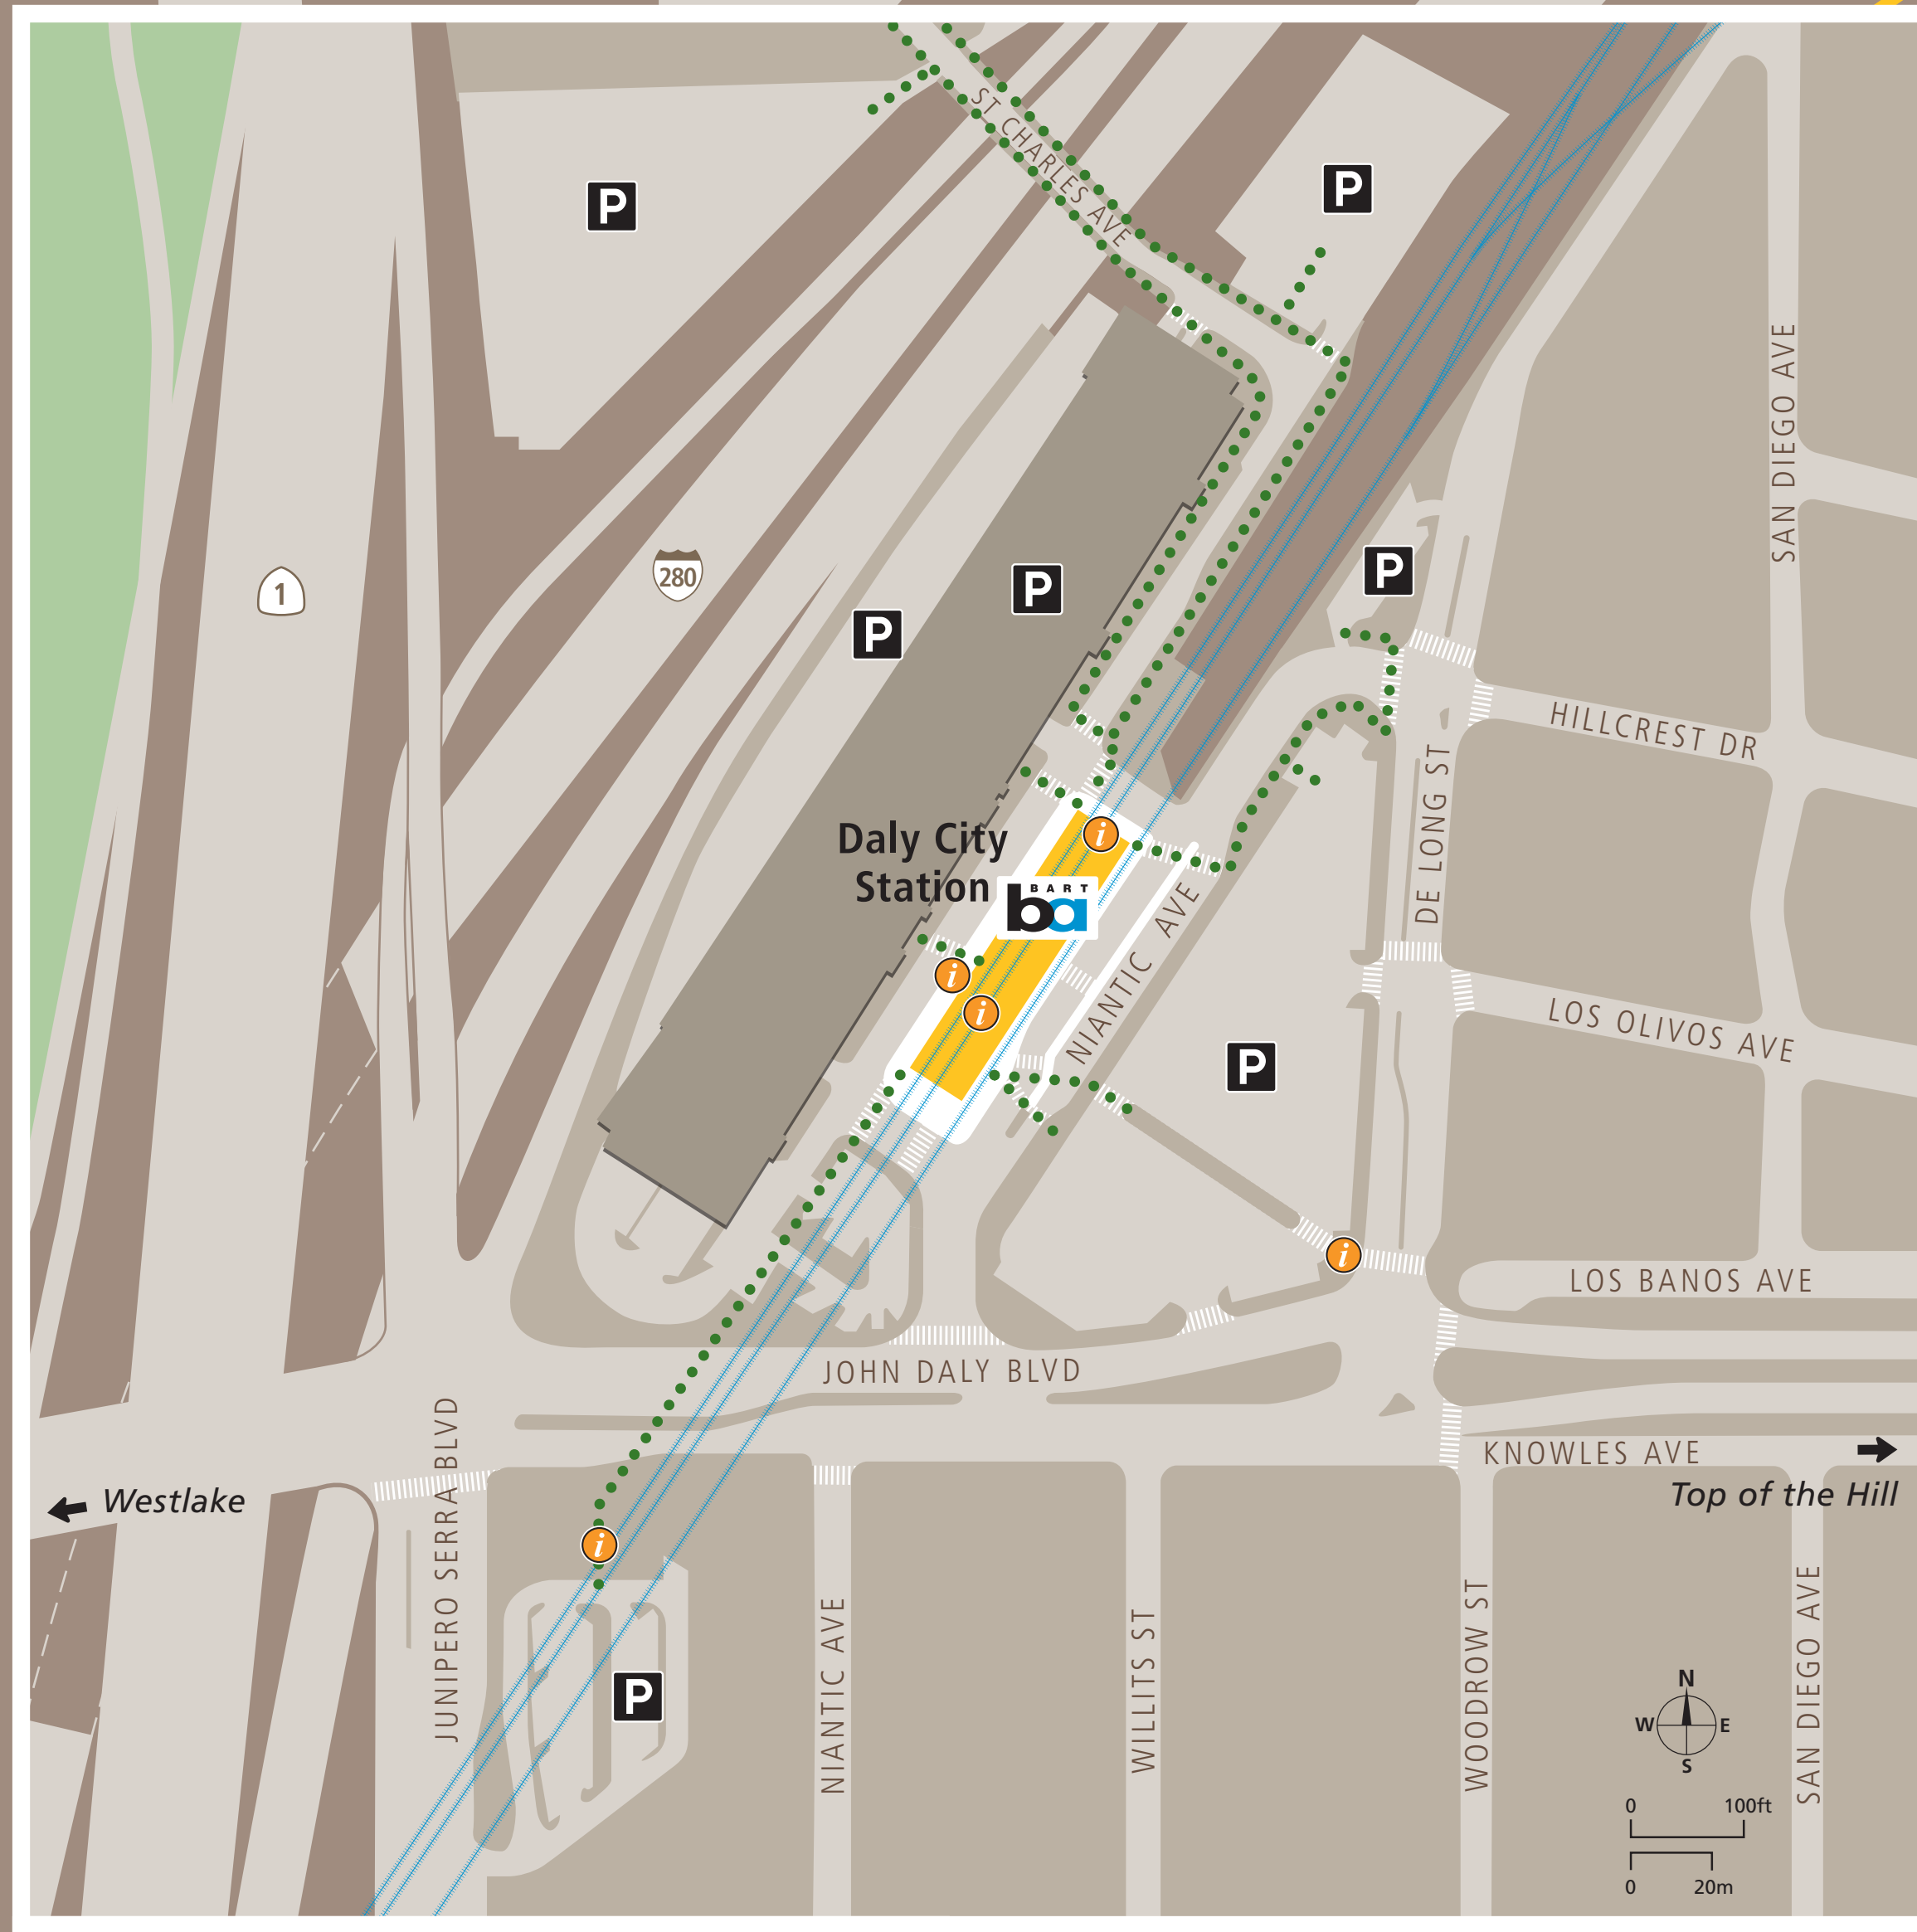

Transit Stops

Paradas del tránsito

公車站地圖

Pook na tinitigilan ng mg Sasakyan

Transit Information

Daly City Station

Daly City

Map Key

- You Are Here
- 3-Minute Walk
500ft/150m Radius
- Bus
- Transit Stop
- BART Parking
- Bike Parking
- Elevator
- Escalator
- Passenger Pick-up/Drop-off
- Restrooms
- Stairs
- Station Agent Booth
- Taxi Stand
- Telephone
- Ticket Vending:
 - Clipper / Add Cash Value
 - Addfare
- Transit Information

Transit Lines

SamTrans	
Local Bus Lines	
110	Linda Mar Park & Ride
120	Brunswick/Templeton
120	Colma BART
121	Lowell/Hanover
121	Skyline College
130	Colma BART
ECR	Palo Alto Transit Center

San Francisco Muni	
Local Bus Lines	
14R	Mission Rapid
28	19th Avenue
54	Felton
57	Parkmerced

Seton Shuttle	
Shuttle to Seton Medical Center	

SF State Shuttle	
E	Express Shuttle to SF State/19th Avenue
C	Campus Loop Shuttle

Station Area Map

Inside Station:
 BART
 Fremont
 Dublin/Pleasanton
 Millbrae
 Pittsburg/Bay Point
 Richmond
 SFO