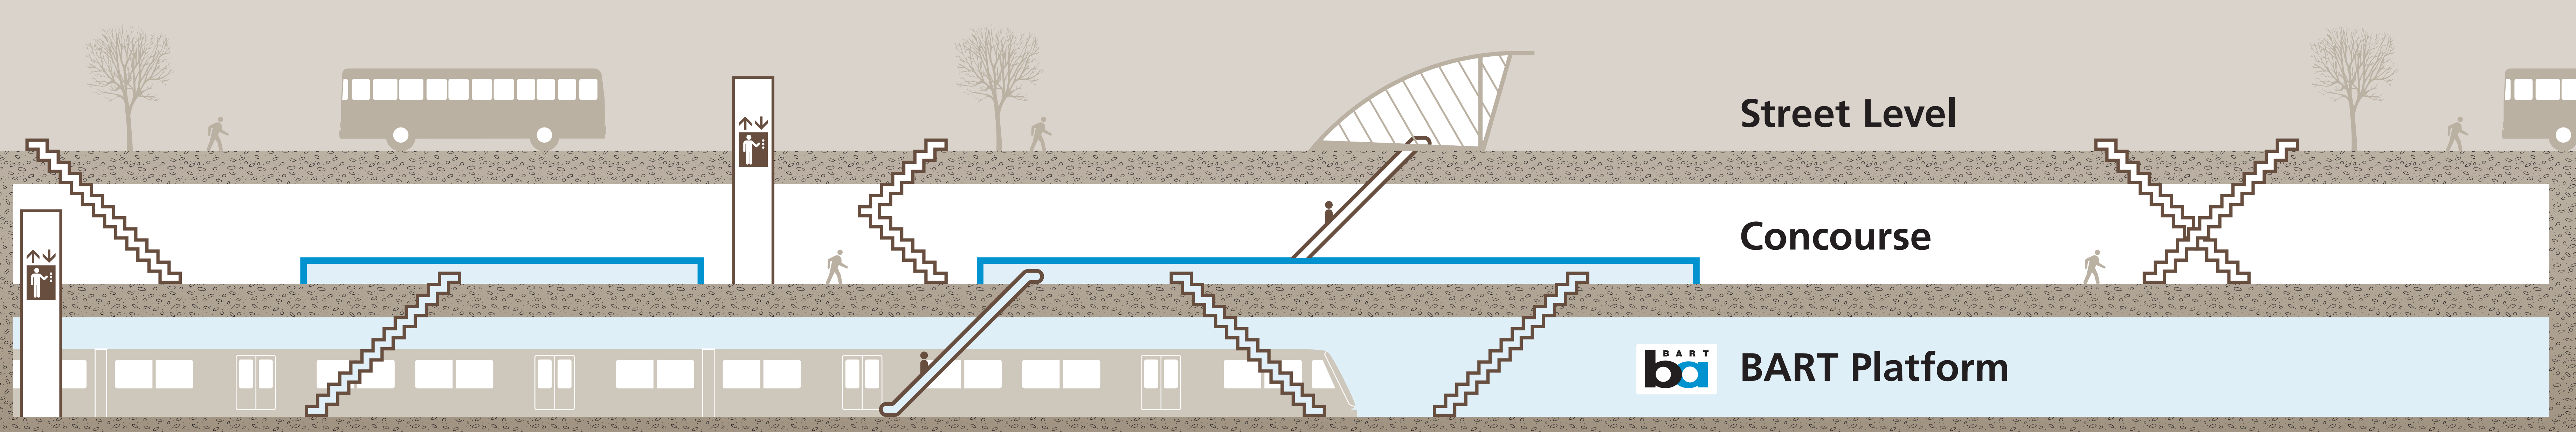

**Free Bay Area
Transit Information**
Dial 5-1-1 or visit 511.org

Revised February 9, 2017