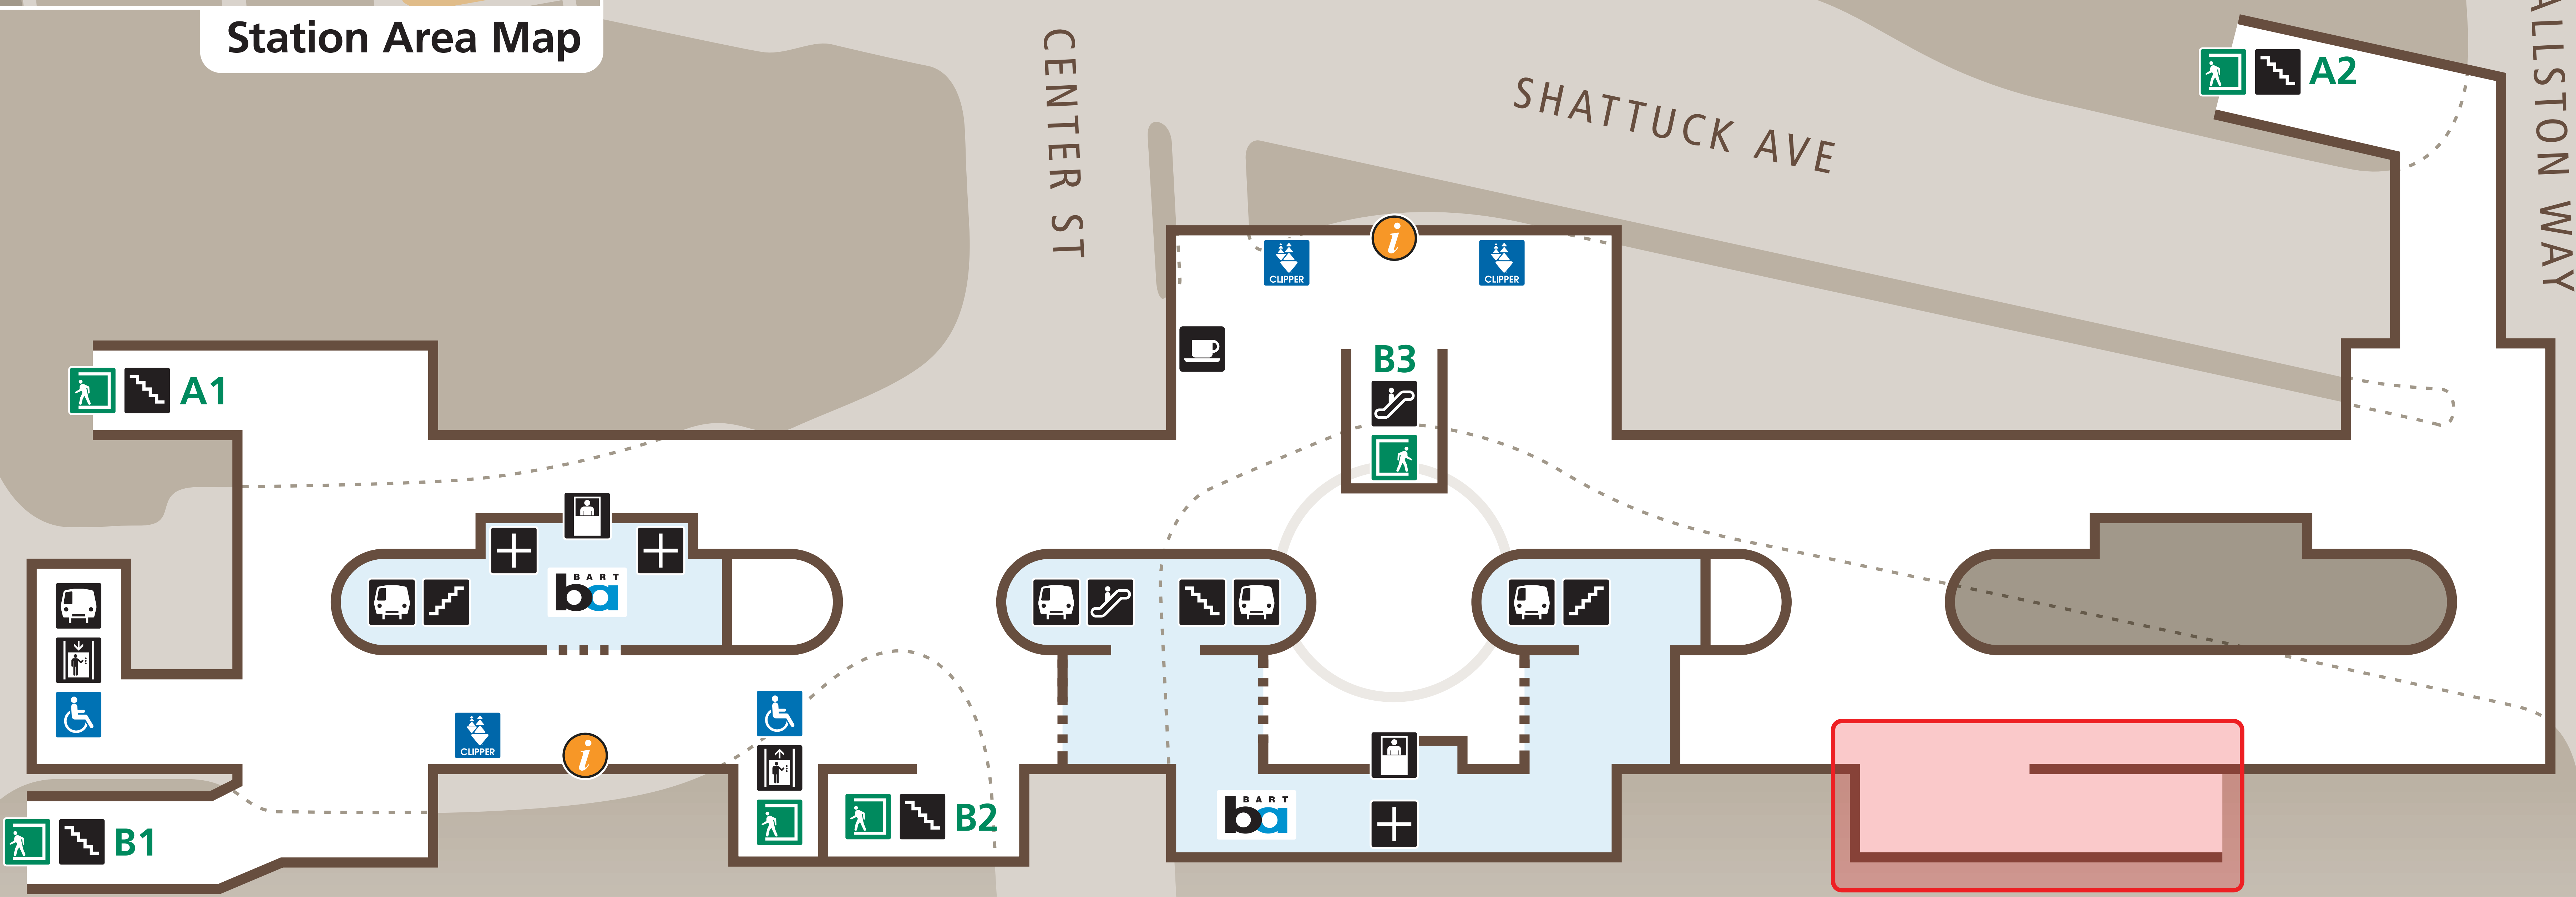

Exit B4
Entrance Closed
February 8 - May 31