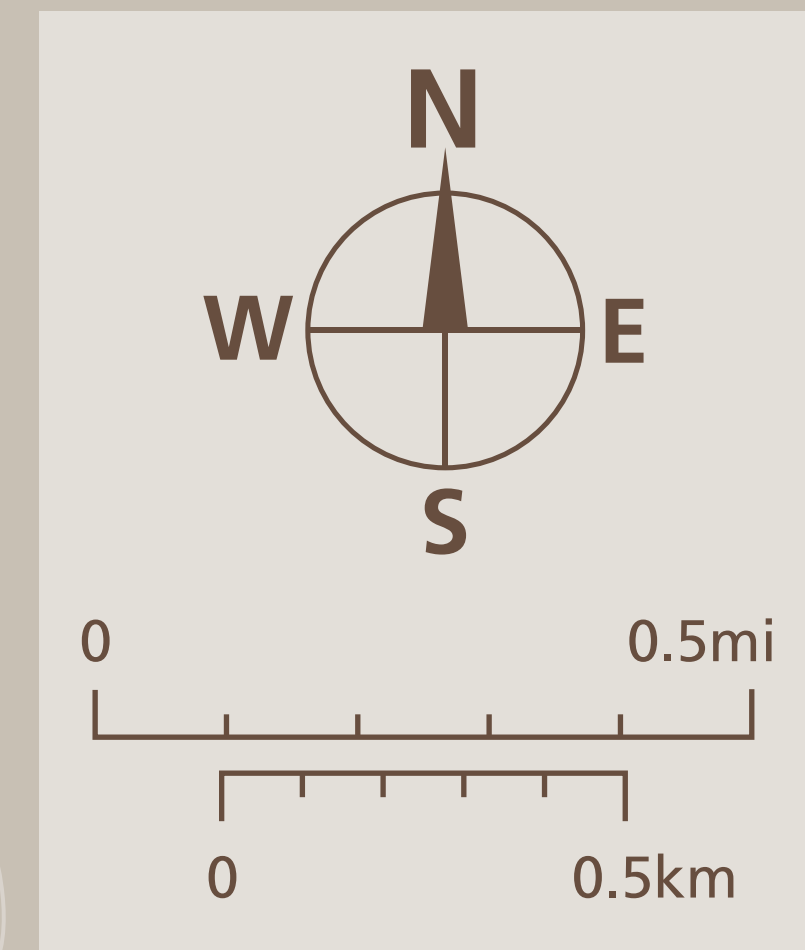

# Transit Routes

Rutas del tránsito

公車路線圖

## Transit Information

### Dublin/Pleasanton Station

**Dublin/Pleasanton Station**  
5801 Owens Drive, Pleasanton

1 2 3 8 10R 14 20X  
30R 54 70X 580X

6 34  
35 36 97X  
MAX  
RTD  
StaRT  
BART