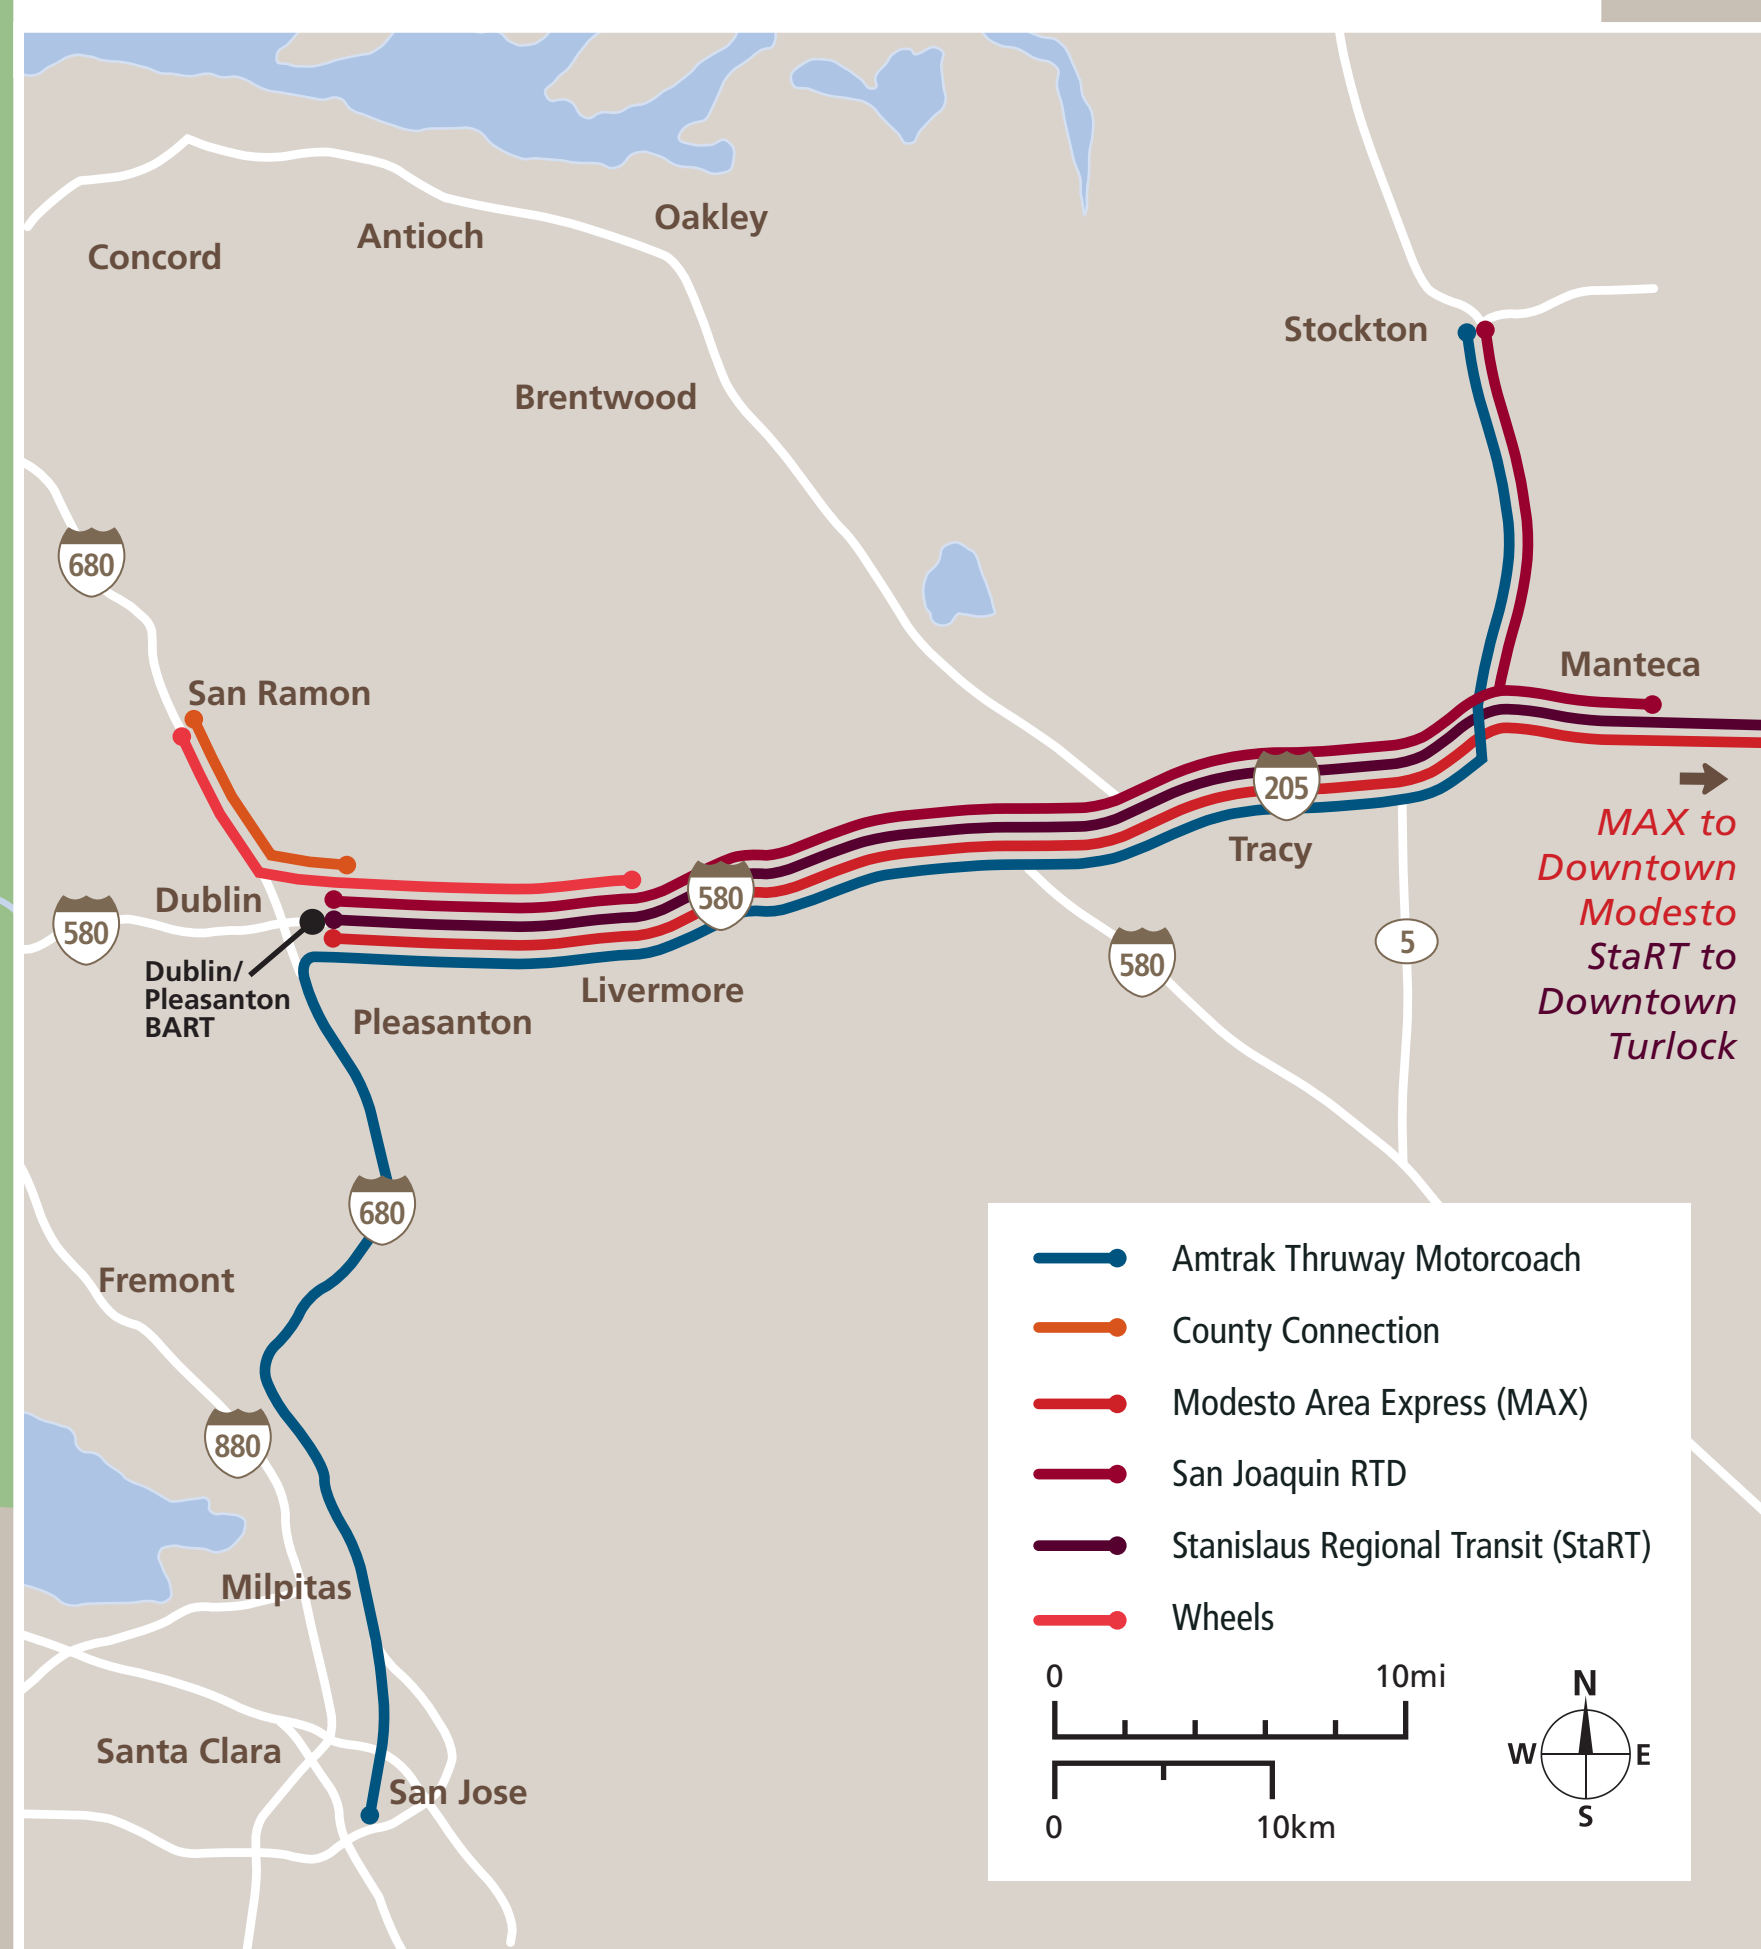

Transit Routes

Rutas del tránsito

公車路線圖

Transit Information

Dublin/Pleasanton Station

Dublin/Pleasanton Station
5801 Owens Drive, Pleasanton

1 2 3 8 10R 14 20X
30R 54 70X 580X

6 34
35 36 97X
MAX
RTD
StaRT
BART

Map Key

- You Are Here
- 5-Minute Walk 1000ft/305m Radius
- BART
- ACE
- Amtrak Thruway Coach
- County Connection
- Modesto Area Express
- San Joaquin RTD
- Stanislaus Regional Transit
- Wheels
- Route Terminus
- Shared Use Bicycle & Pedestrian Path or Trail
- On-Street Bicycle Connection (Future Trail)

This map does not show all commuter, express, special event, or all-night routes. Service may vary with time of day or day of week. Service changes may have occurred since printing. Please consult transit agency schedule or contact 511 for more information.

West Dublin/Pleasanton BART

30R
 BART

Regional Bus Connections

Pleasanton ACE Station
 53 54 92X ACE

Free Bay Area Transit Information
Dial 5-1-1 or visit 511.org

Sponsored by the Metropolitan Transportation Commission. Contact us at (510) 201-1847 or signcomments@mtc.ca.gov.