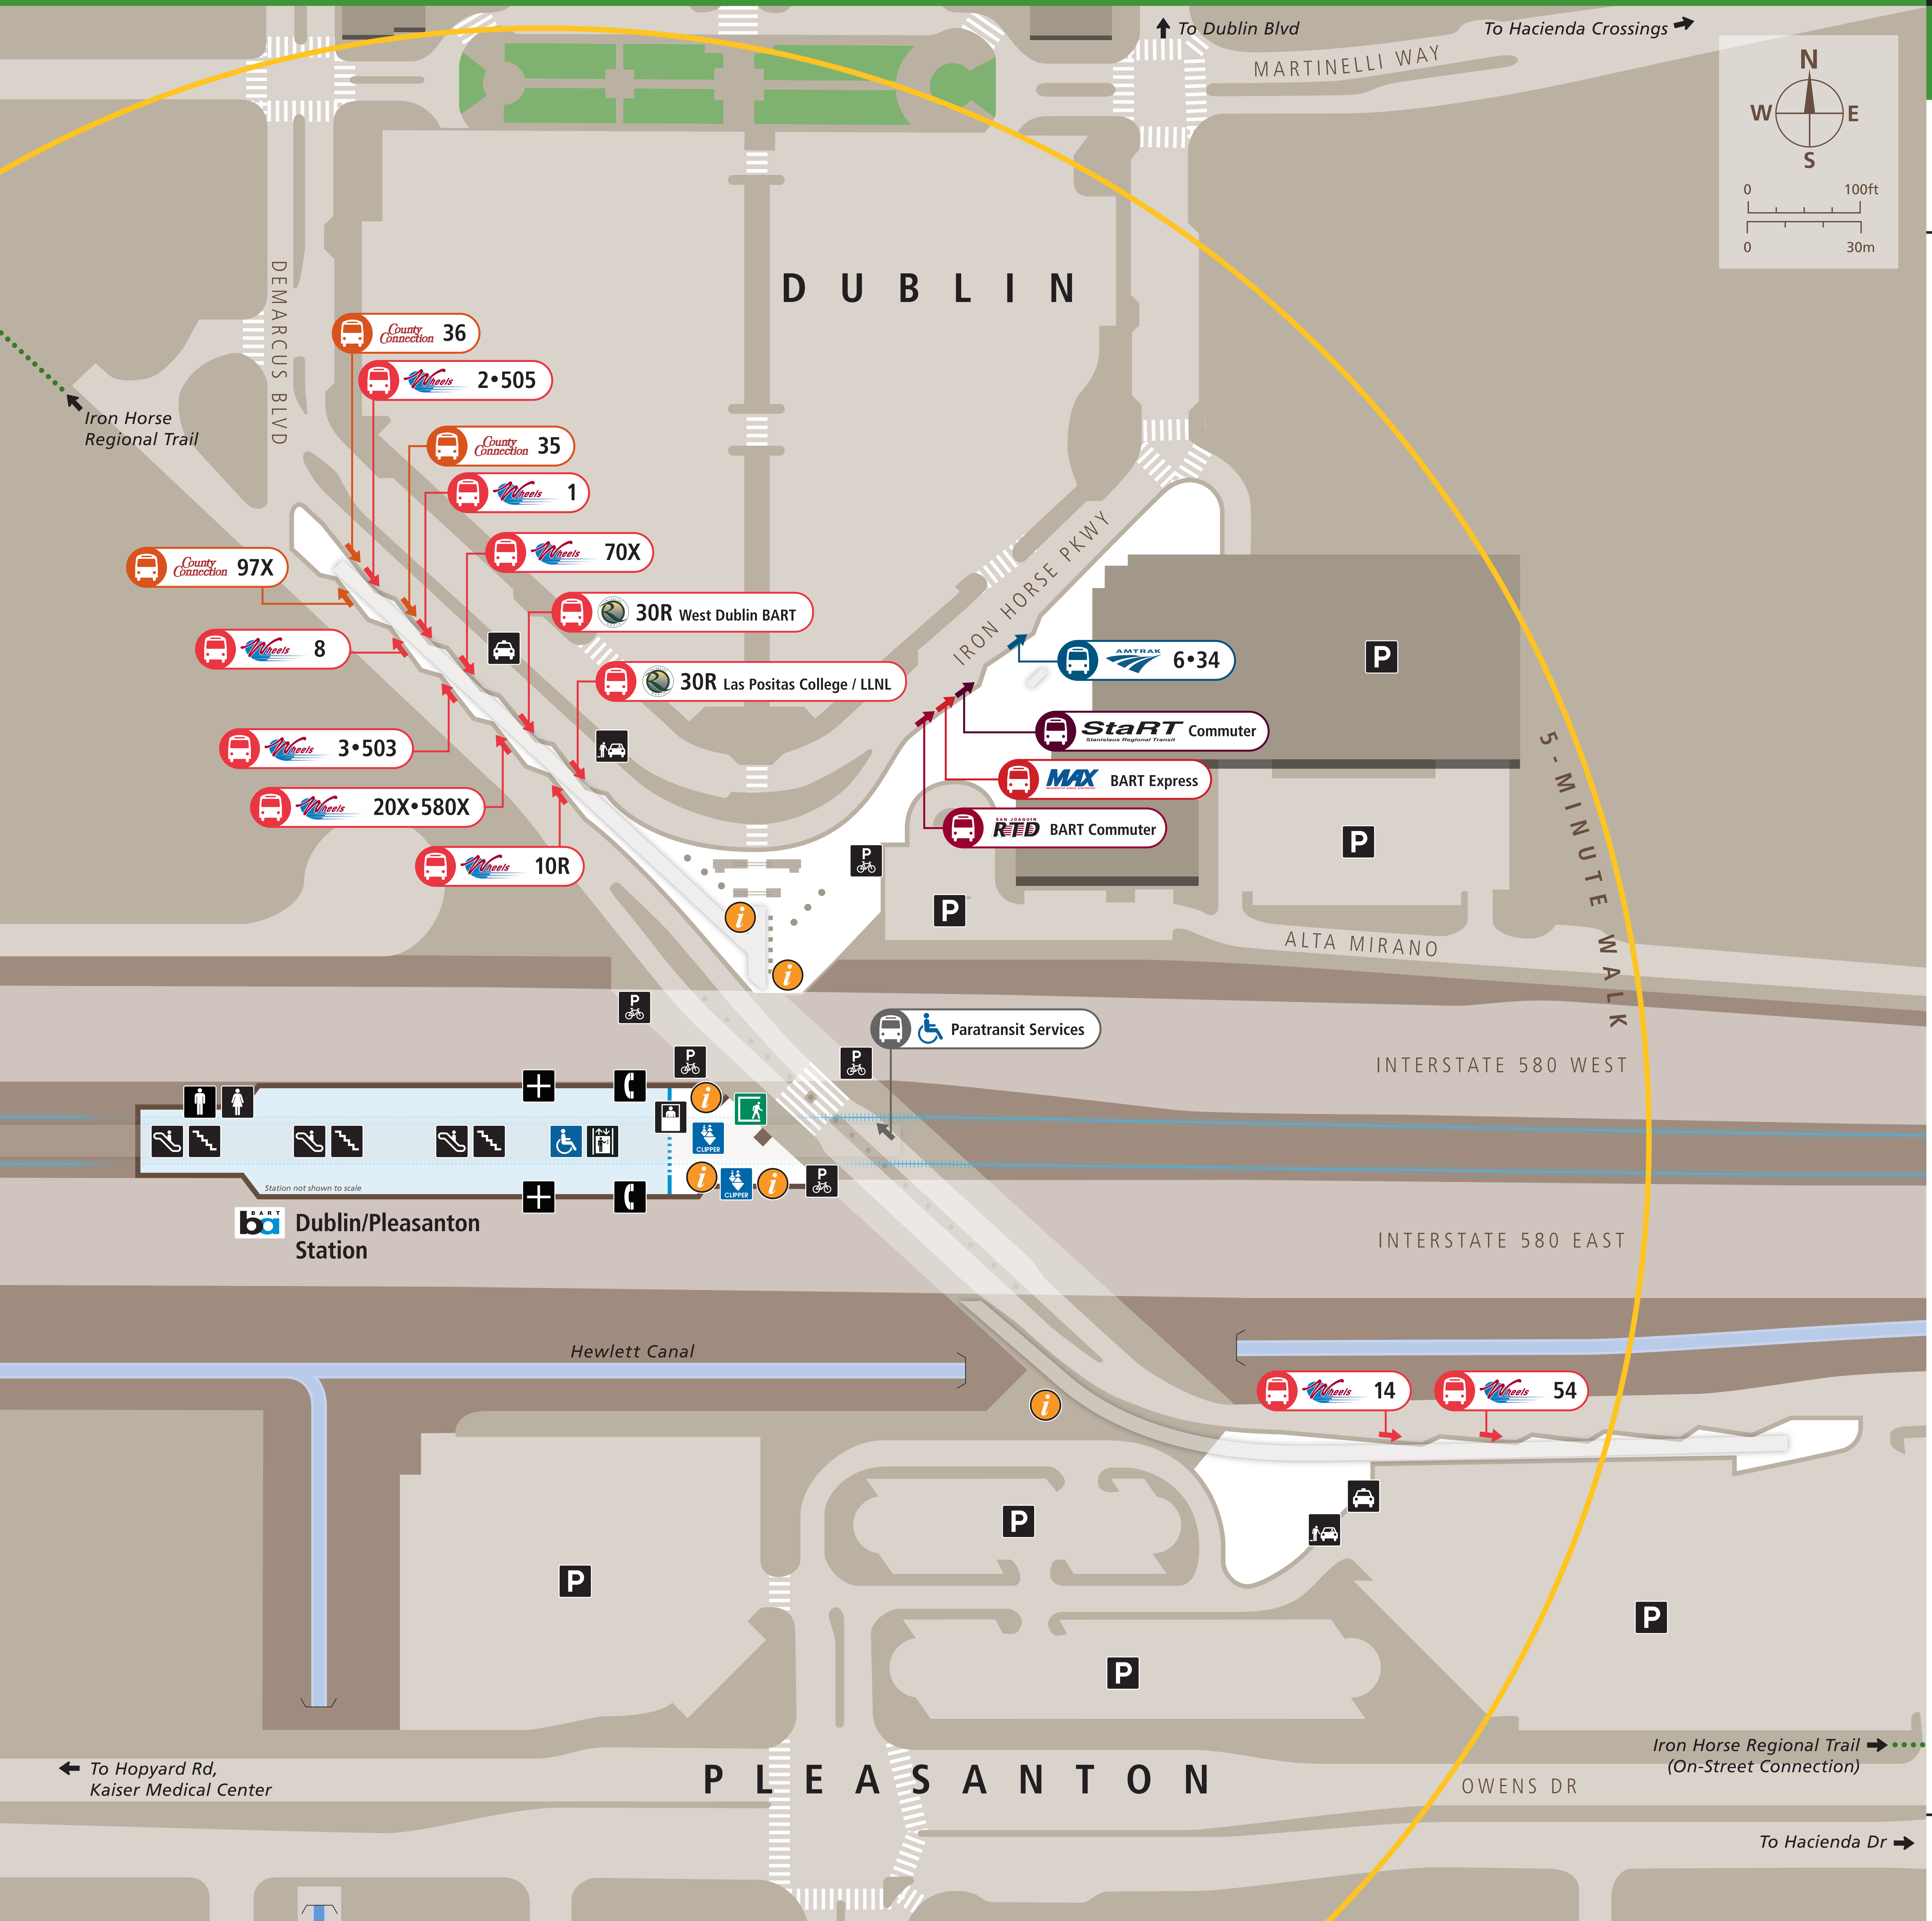

Transit Stops

Paradas del tránsito

公車站地圖

Transit Information

Dublin/Pleasanton Station

Map Key

- ★ You Are Here
- 5-Minute Walk
1000ft/305m Radius
- Bus
- Transit Stop
- BART Parking
- Bike Parking
- Elevator
- Escalator
- Passenger Pick-up/Drop-off
- Restrooms
- Stairs
- Station Agent Booth
- Station Entrance/Exit
- Taxi Stand
- Telephone
- Ticket Vending:
 - Clipper / Add Cash Value
 - Addfare
 - Transit Information

Transit Lines

- Amtrak Thruway Motorcoach**
 - 6 Stockton-San Jose (ticketed passengers only)
 - 34 Stockton-San Francisco
- County Connection**
 - 35 San Ramon TC via Daugherty Valley
 - 36 San Ramon TC via San Ramon Valley Blvd
 - 97X Bishop Ranch
- Modesto Area Express**
 - BART Express Downtown Modesto
- San Joaquin RTD**
 - BART Commuter Stockton-Downtown TC
- Stanislaus Regional Transit**
 - Commuter Patterson / Turlock Transit Center
- Wheels**
 - 1 Santa Rita Jail
 - 2 Tassajara Rd / Fallon Rd
 - 3 Stoneridge Mall
 - 8 Hopyard Rd / First St
 - 10R Santa Rita Rd / Livermore Transit Center
 - 14 Outlets / Livermore Transit Center
 - 30R West Dublin BART
 - 30R Las Positas College / LLNL
 - 54 ACE
 - 20X LLNL / Livermore Transit Center
 - 70X Pleasant Hill / Walnut Creek
 - 580X Livermore Transit Center

← To Hopyard Rd,
Kaiser Medical Center

Iron Horse Regional Trail
(On-Street Connection) →

To Hacienda Dr →