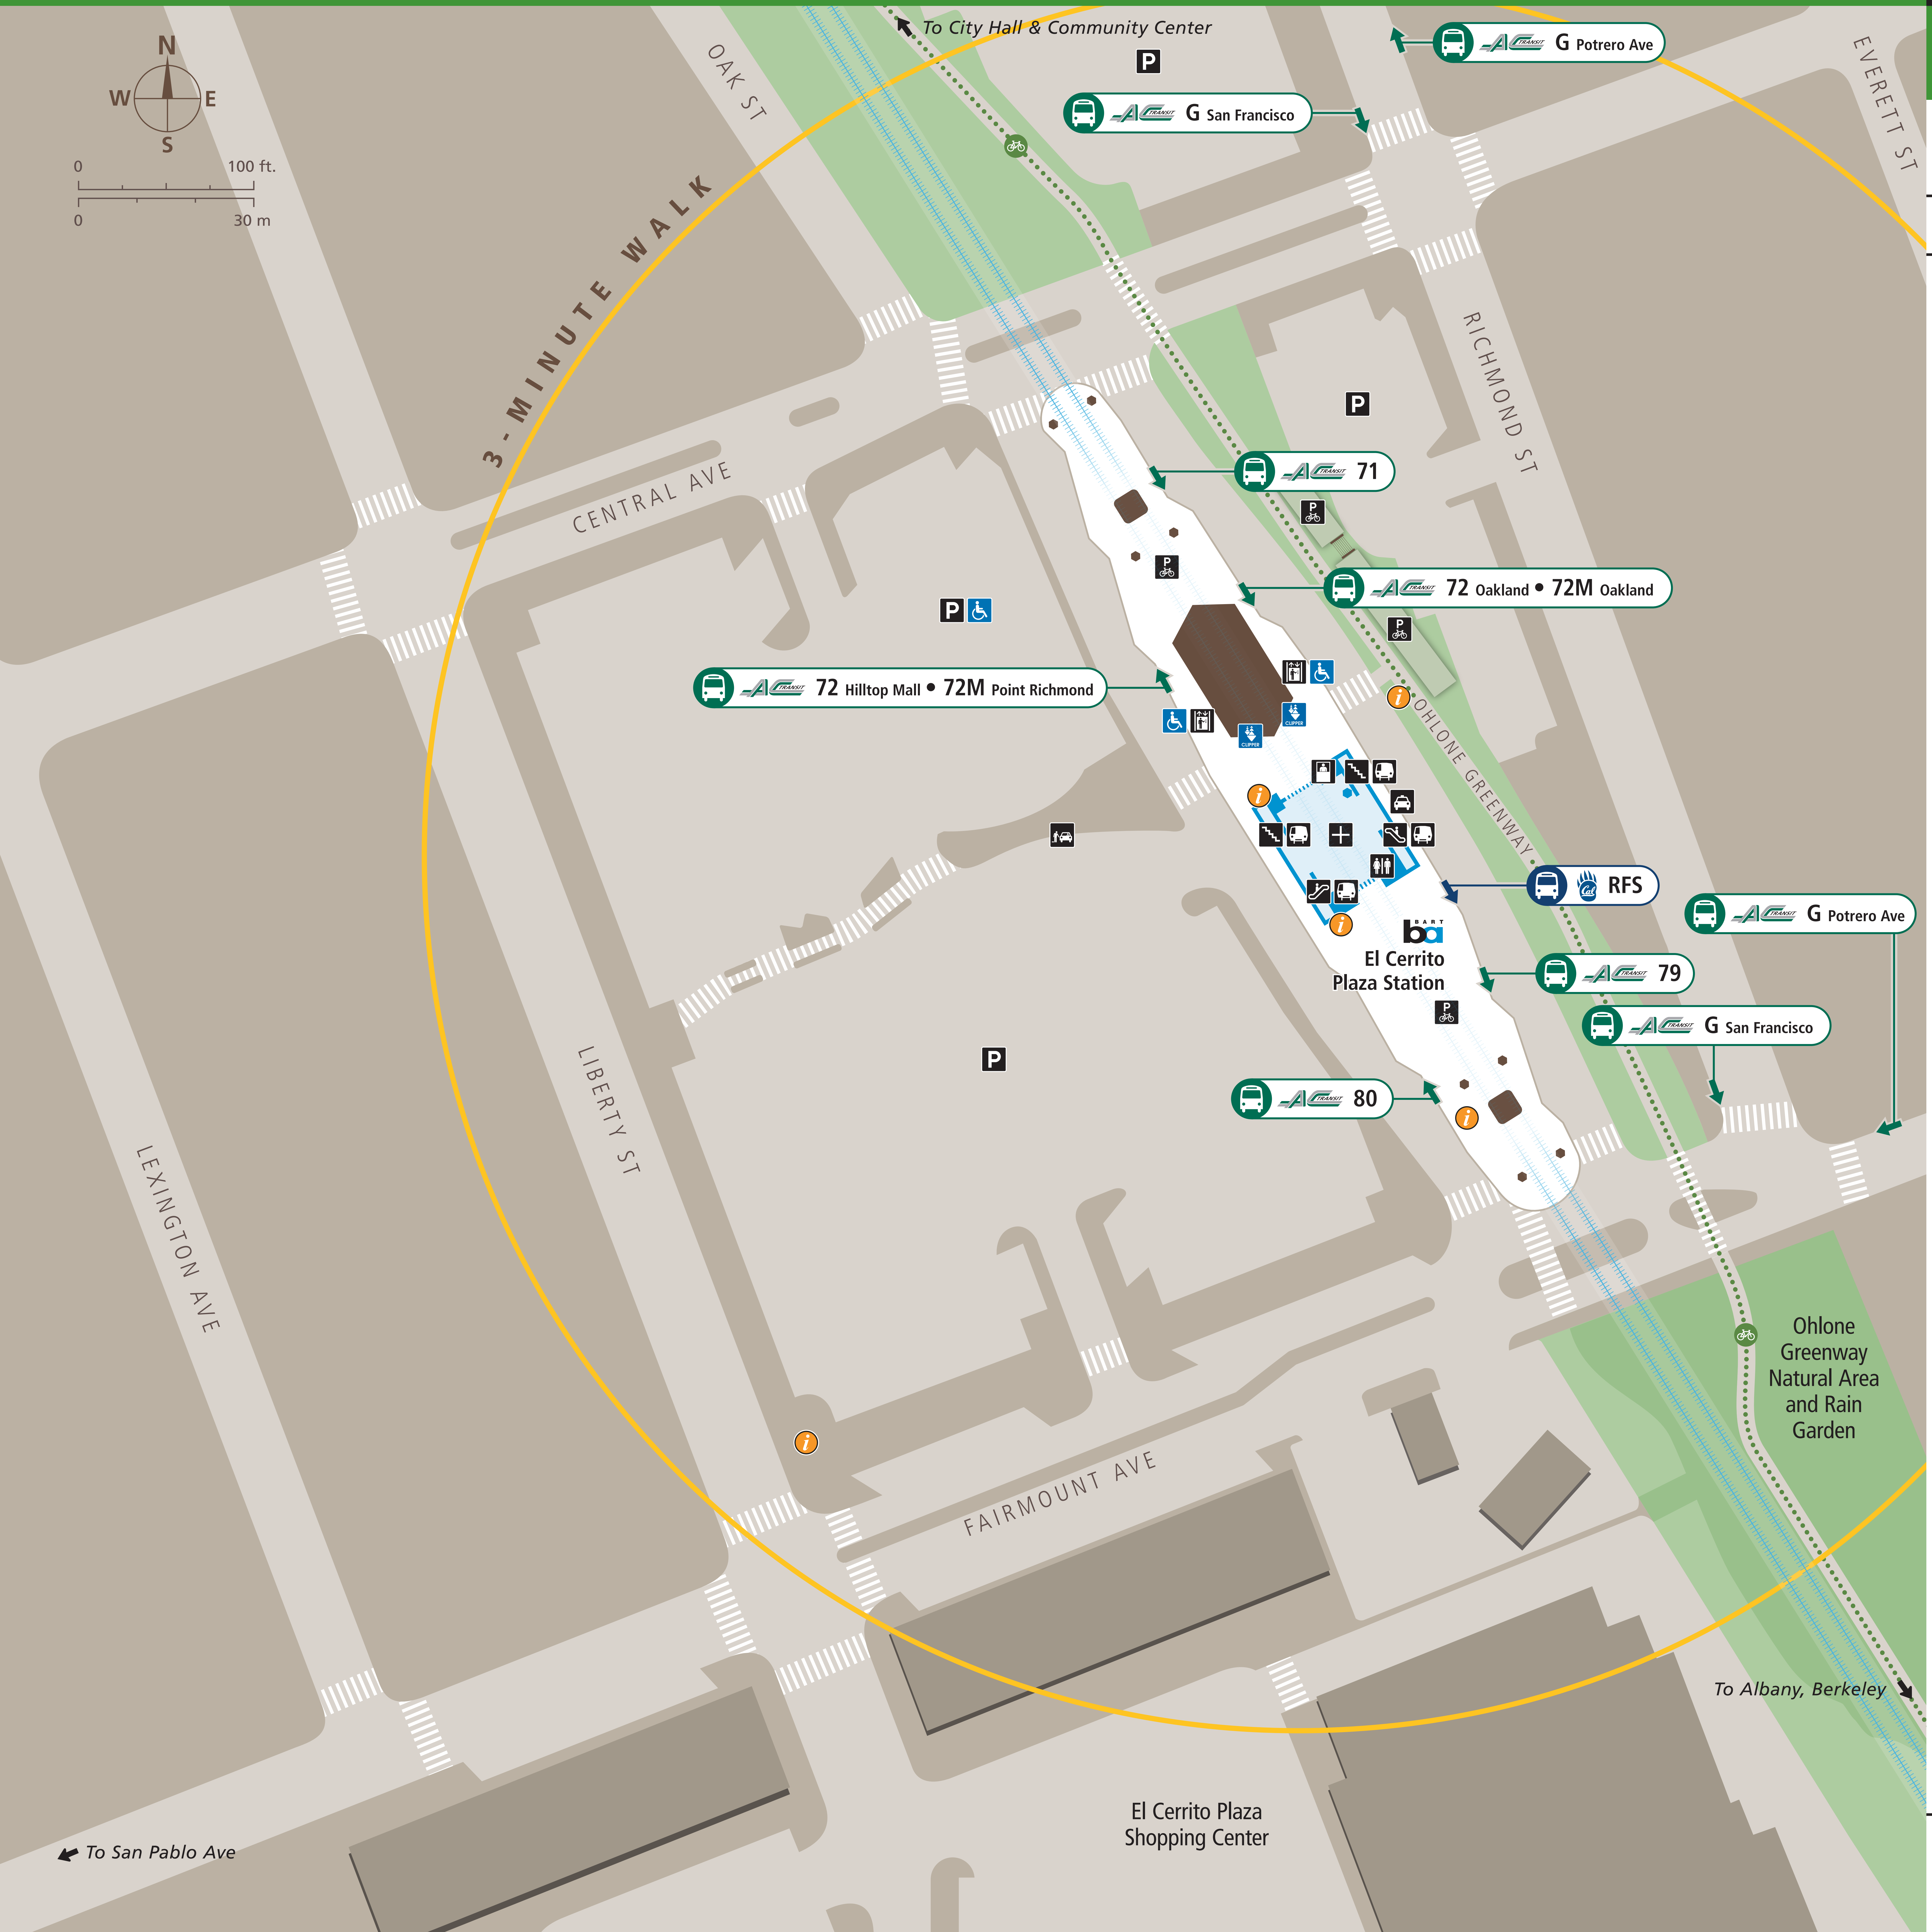

Transit Stops

Paradas del tránsito

公車站地圖

Các Trạm Xe Công Cộng

Transit Information

El Cerrito Plaza Station

El Cerrito

Map Key

- You Are Here
- 3-Minute Walk
  500ft/150m Radius
- Transit Information
- BART Train
- Bus
- Transit Stop
- Bicycle Lockers
- Bike Routes
- Elevator
- Escalator
- Parking
- Passenger Pick-up/Drop-off
- Restrooms
- Stairs
- Station Agent Booth
- Taxi Stand
- Ticket Vending:
  - Clipper / Add Cash Value
  - Addfare
  - Wheelchair Accessible

Transit Lines

- AC Transit
- **Local Bus Lines**
  - 71 Richmond Parkway Transit Center
  - 72 Hilltop Mall
  - 72 Oakland Amtrak
  - 72M Point Richmond
  - 72M Oakland Amtrak
  - 79 Rockridge BART
  - 80 Ashby Ave. & Claremont Ave.
- **Transbay Bus Lines**
  - G San Francisco
  - G Potrero Ave. & Richmond St.
- Bear Transit (U.C. Berkeley)
- **Shuttle**
  - RFS Richmond Field Station

**Free Bay Area
Transit Information**
Dial 5-1-1 or visit 511.org

Revised March 29, 2017

← To San Pablo Ave

El Cerrito Plaza Shopping Center

To Albany, Berkeley

To City Hall & Community Center