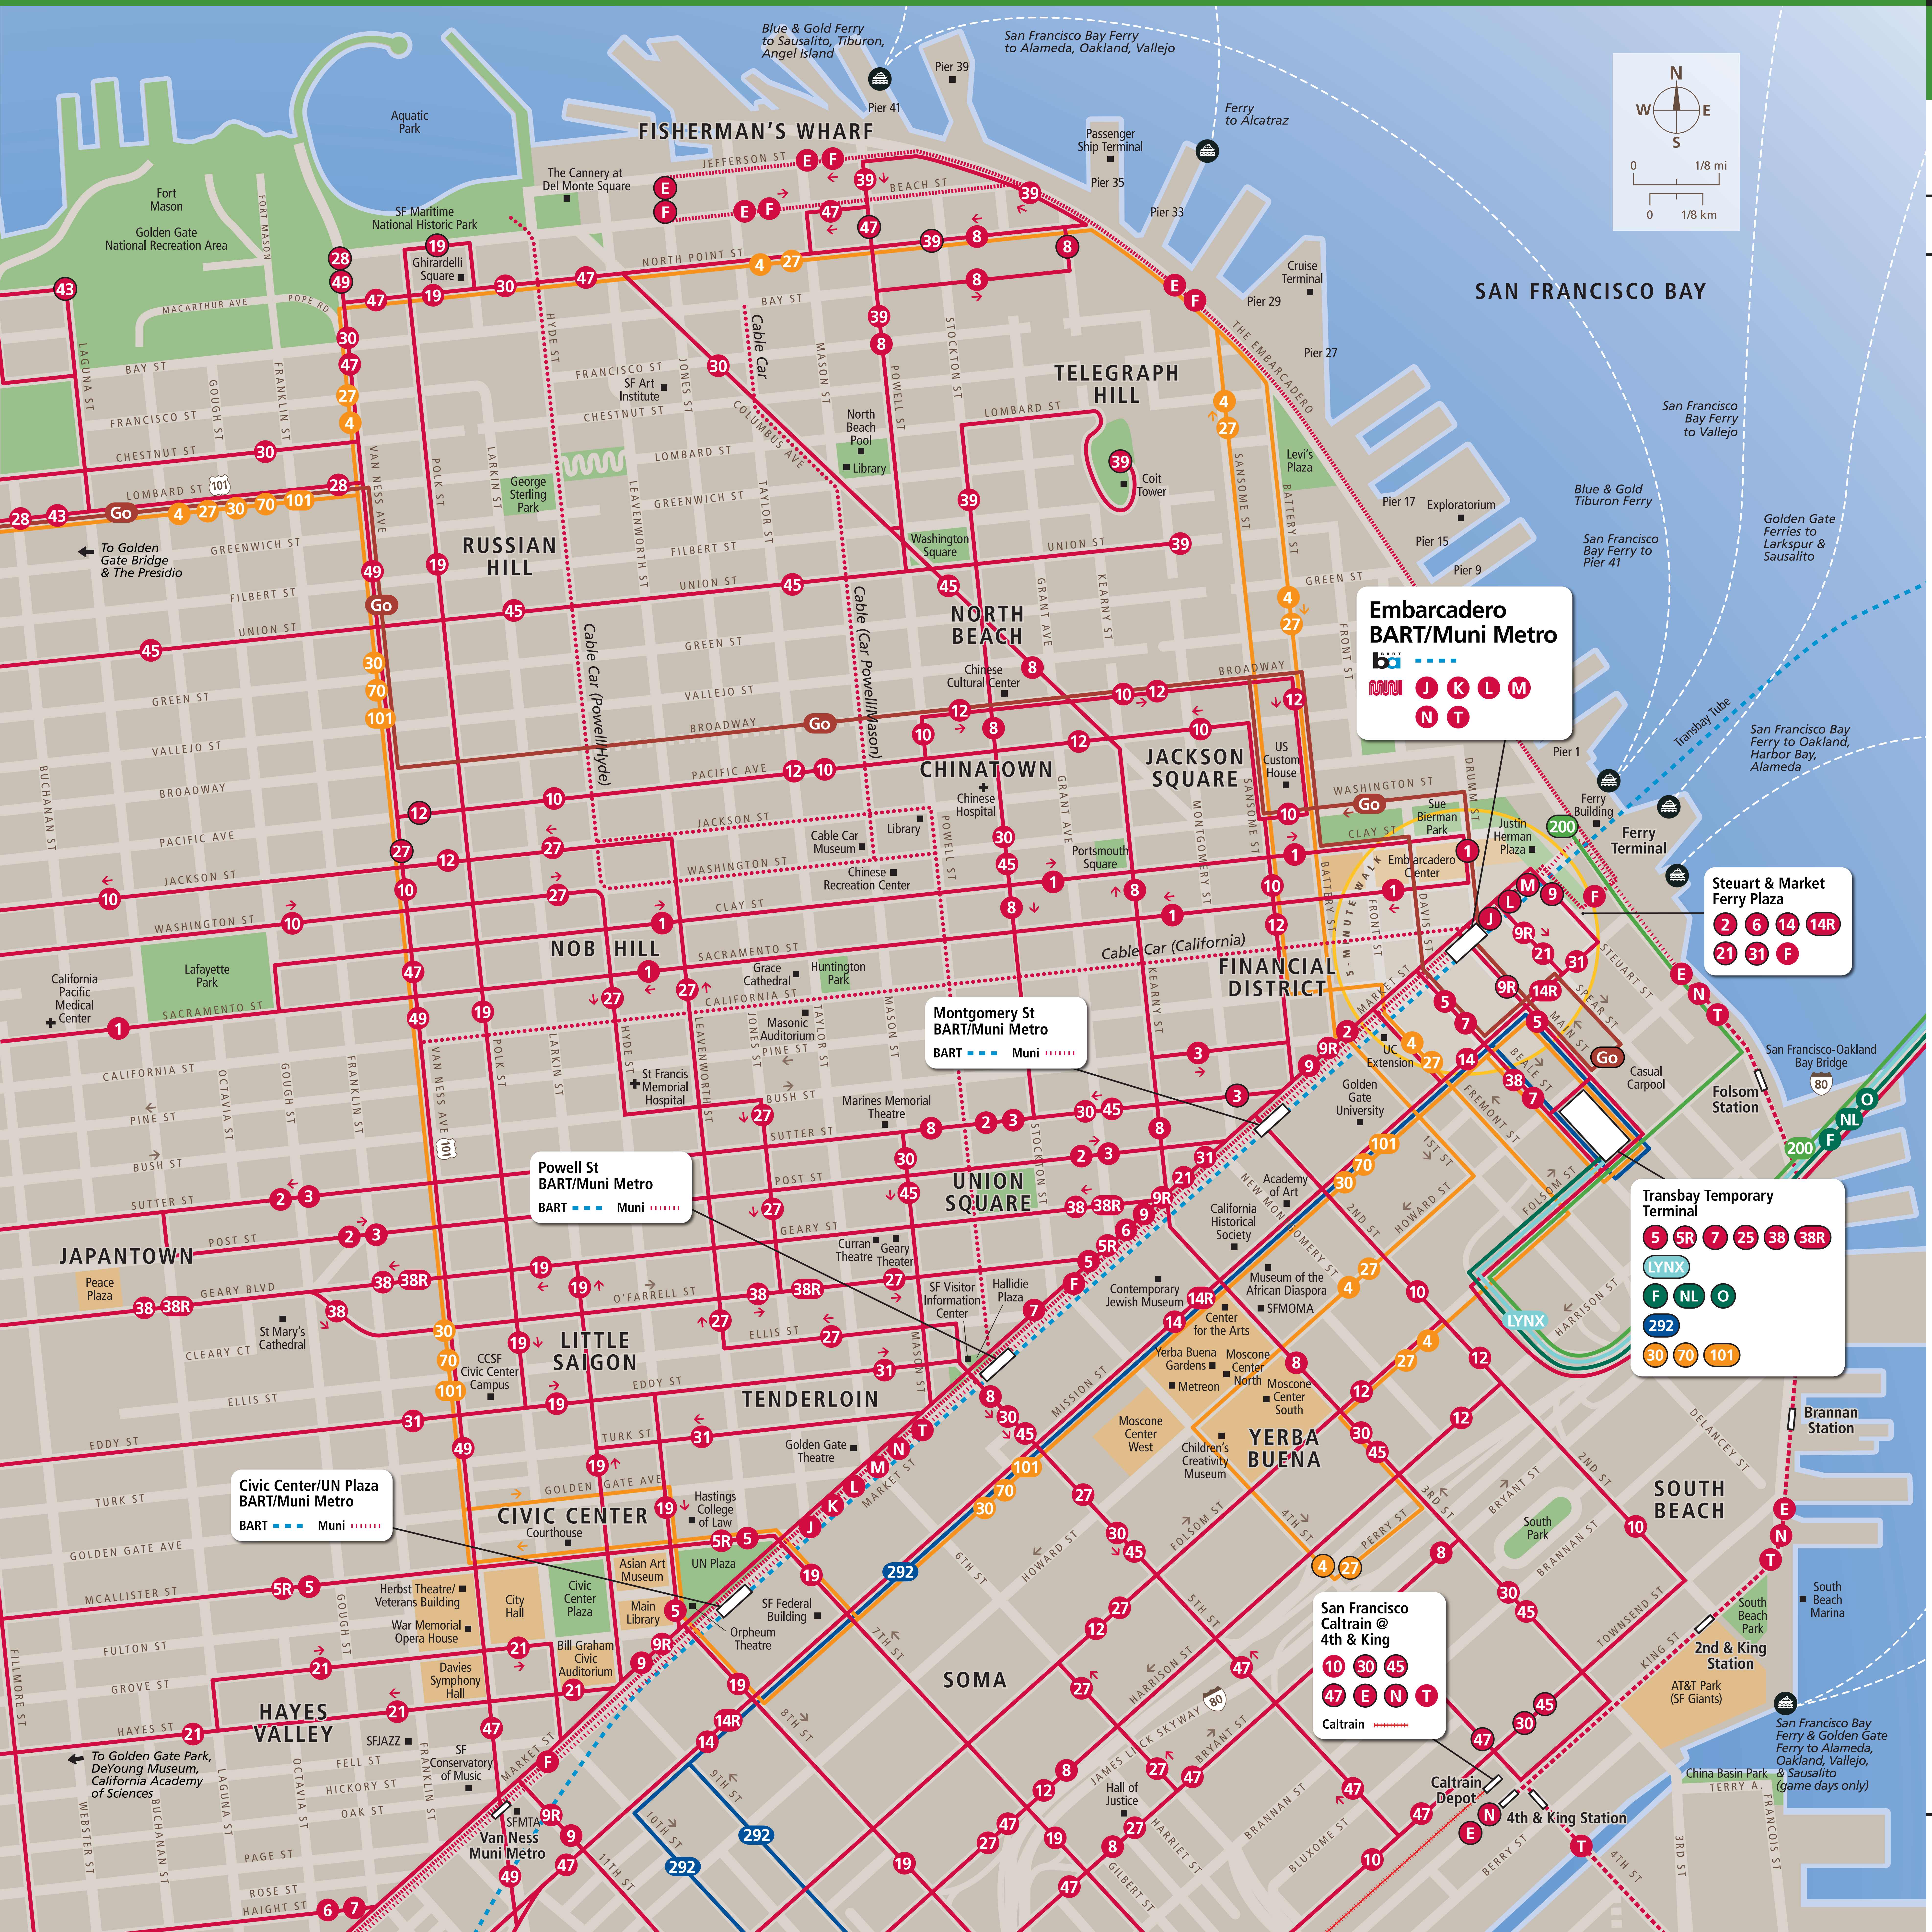

Transit Routes

Rutas del tránsito

公車路線圖

Embarcadero BART/Muni Metro

● BART (underground)
● Muni Metro
● Muni E & F Line Historic Streetcar
● Muni Bus
● Golden Gate Transit
● SamTrans
● AC Transit
● SF Bay Ferry Bus
● WestCAT
● PresidiGo
● Route Terminus
● Ferry Terminal

Steuart & Market Ferry Plaza

● 2 6 14 14R
● 21 31 F

Transbay Temporary Terminal

● 5 5R 7 25 38 38R
● LYNX
● F NL O
● 292
● 30 70 101

San Francisco Caltrain @ 4th & King

● 10 30 45
● 47 E N T
● Caltrain

Civic Center/UN Plaza BART/Muni Metro

● BART (underground)
● Muni

Powell St BART/Muni Metro

● BART (underground)
● Muni

Montgomery St BART/Muni Metro

● BART (underground)
● Muni

Transit Information

Embarcadero Station

San Francisco

Map Key

- ★ You Are Here
- BART (underground)
- Caltrain
- Muni Cable Car
- Muni Metro
- Muni Metro (underground)
- Muni E & F Line Historic Streetcar
- Muni Bus
- Golden Gate Transit
- SamTrans
- AC Transit
- SF Bay Ferry Bus
- WestCAT
- PresidiGo
- Route Terminus
- Ferry Terminal