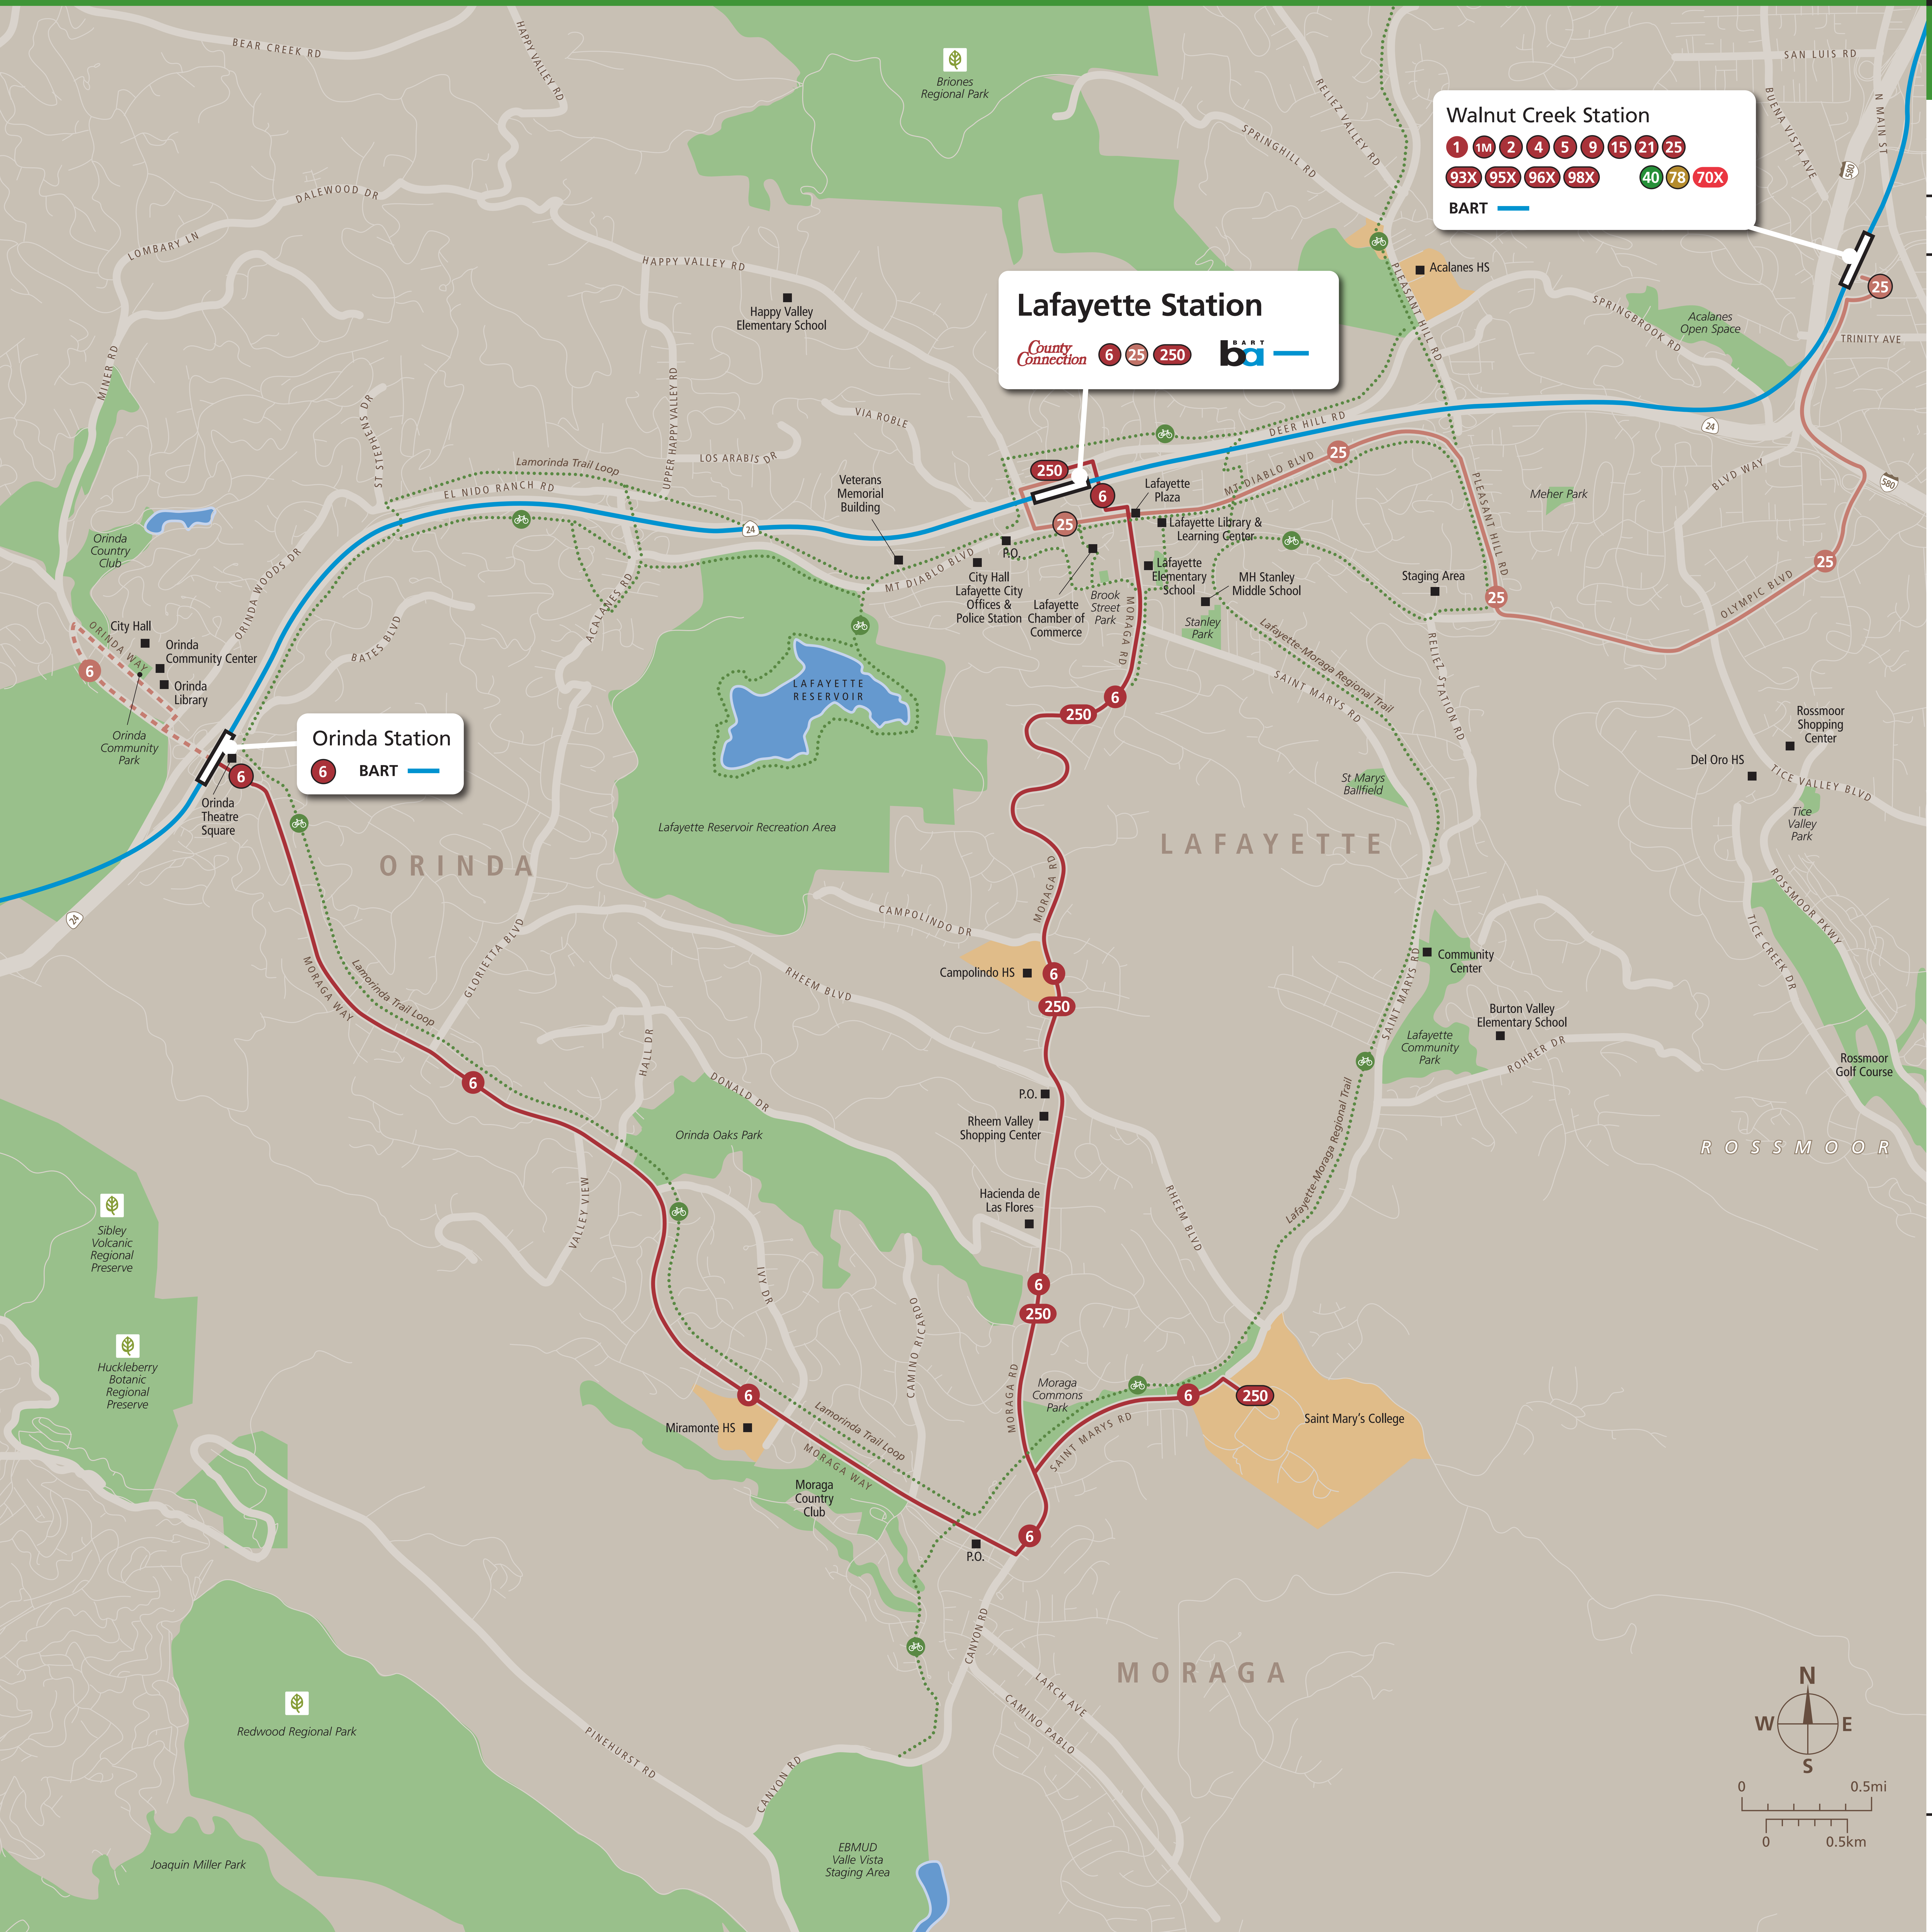

Transit Routes

Rutas del tránsito

公車路線圖

Các Tuyến Đường Xe Công Cộng

Transit Information

Lafayette Station

Lafayette

Map Key

- You Are Here
- BART
- County Connection
  Weekday & Weekend Service
- County Connection
  Weekday Service Only
- County Connection
  Limited Weekday Service
- Solano Express/FAST
- Solano Express/SolTrans
- Wheels
- Route Terminus
- Bike Routes
- East Bay Regional Park District

This map does not show all commuter, express, special event, or all-night routes. Service may vary with time of day or day of week. Service changes may have occurred since printing. Please consult transit agency schedule or contact 511 for more information.

Free Bay Area Transit Information

Dial 5-1-1 or visit 511.org

Sponsored by the Metropolitan Transportation Commission. Contact us at (510) 201-1847 or signcomments@mtc.ca.gov.

Revised February 3, 2017

Walnut Creek Station

1 1M 2 4 5 9 15 21 25
93X 95X 96X 98X 40 78 70X

BART

Lafayette Station

County Connection 6 25 250 BART

Orinda Station

6 BART