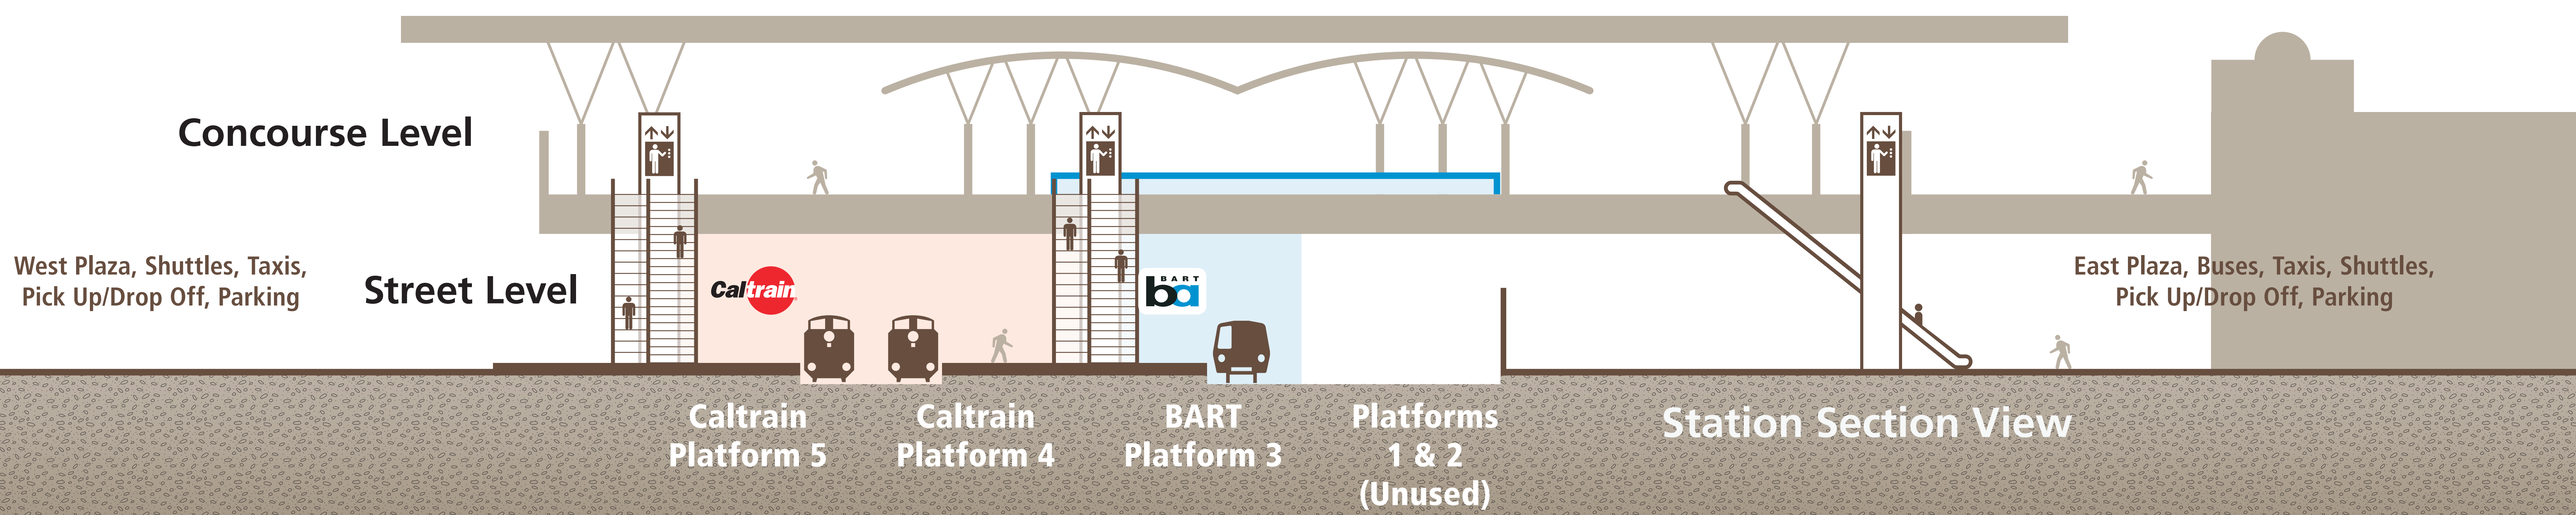

Station Map

Mapa de la estación

車站地圖

Station Area Map

Transit Information

Millbrae Station

Millbrae

Map Key

- ★ You Are Here
- Exit
- BART Train
- Caltrain Train
- Bike Parking
- Elevator
- Escalator
- Parking
- Restrooms
- Stairs
- Station Agent Booth
- Telephone
- Ticket Vending:
 - Addfare
 - Caltrain Ticket Vending
 - Clipper / Add Cash Value
- Transit Information
- Wheelchair Accessible