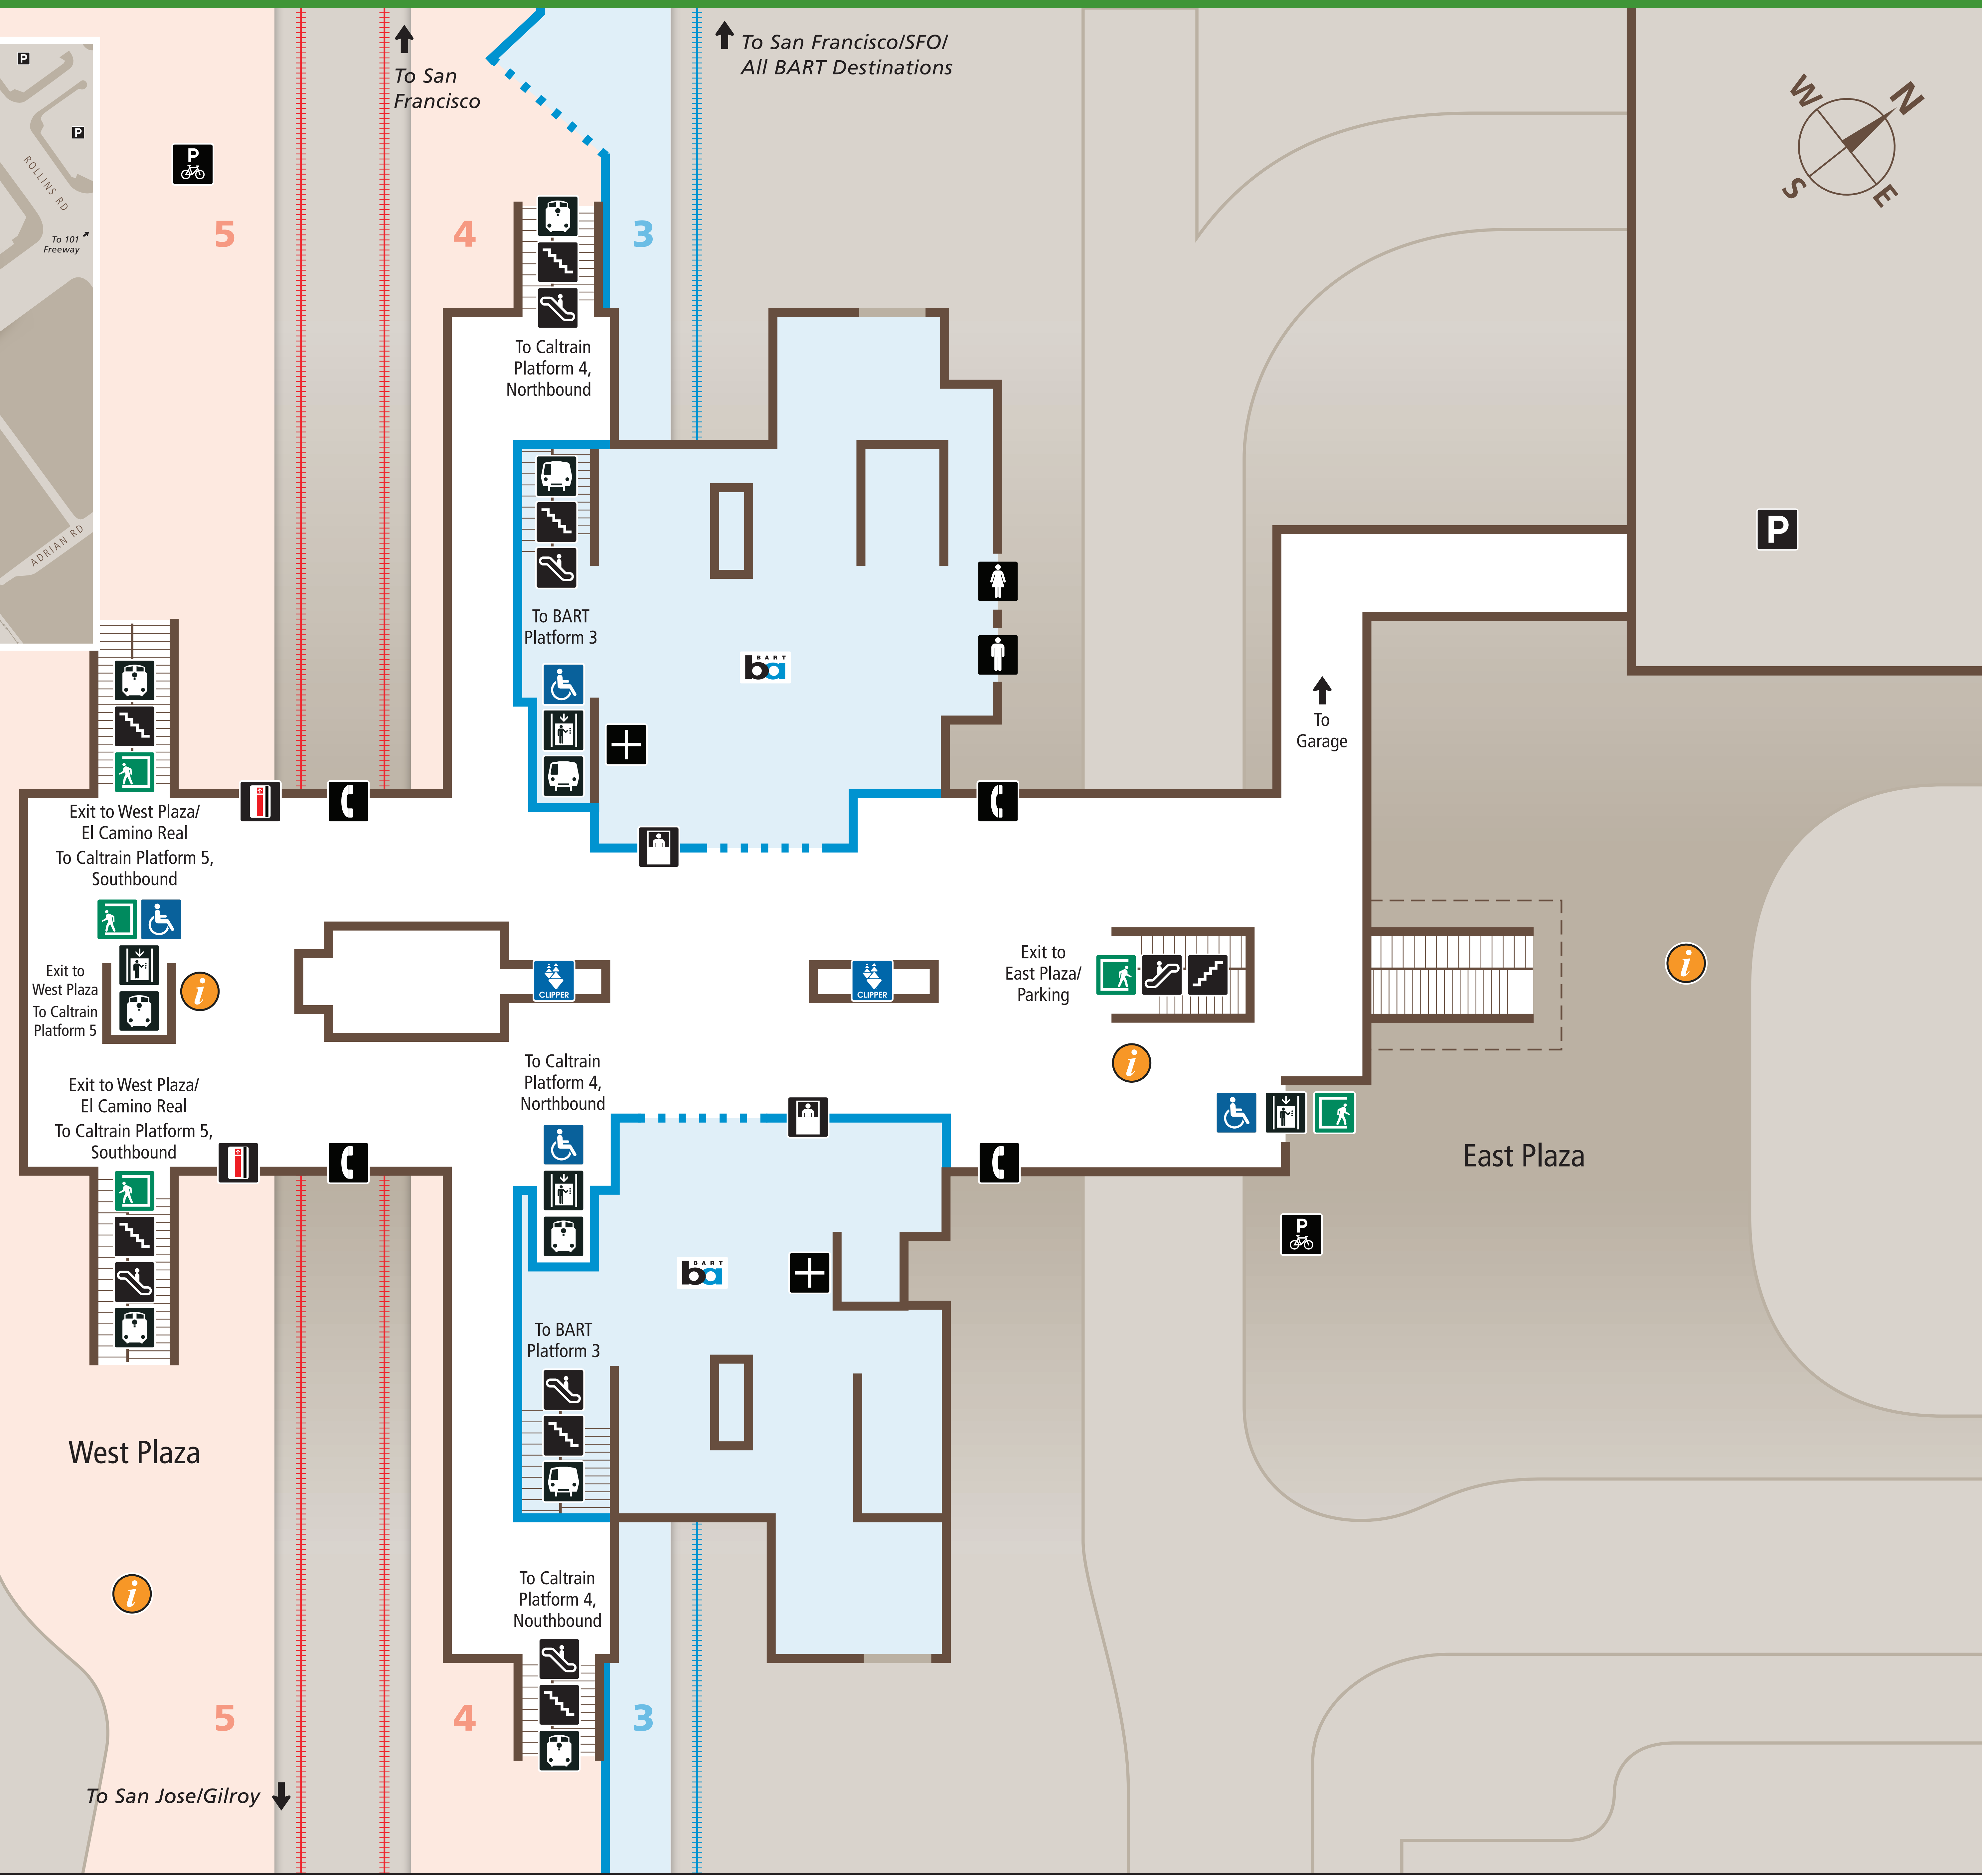

Station Map

Mapa de la estación

車站地圖

Station Area Map

Transit Information

Millbrae Station

Millbrae

Map Key

- ★ You Are Here
- Exit
- BART Train
- Caltrain Train
- Bike Parking
- Elevator
- Escalator
- Parking
- Restrooms
- Stairs
- Station Agent Booth
- Telephone
- Ticket Vending:
 - Addfare
 - Caltrain Ticket Vending
 - Clipper / Add Cash Value
- Transit Information
- Wheelchair Accessible