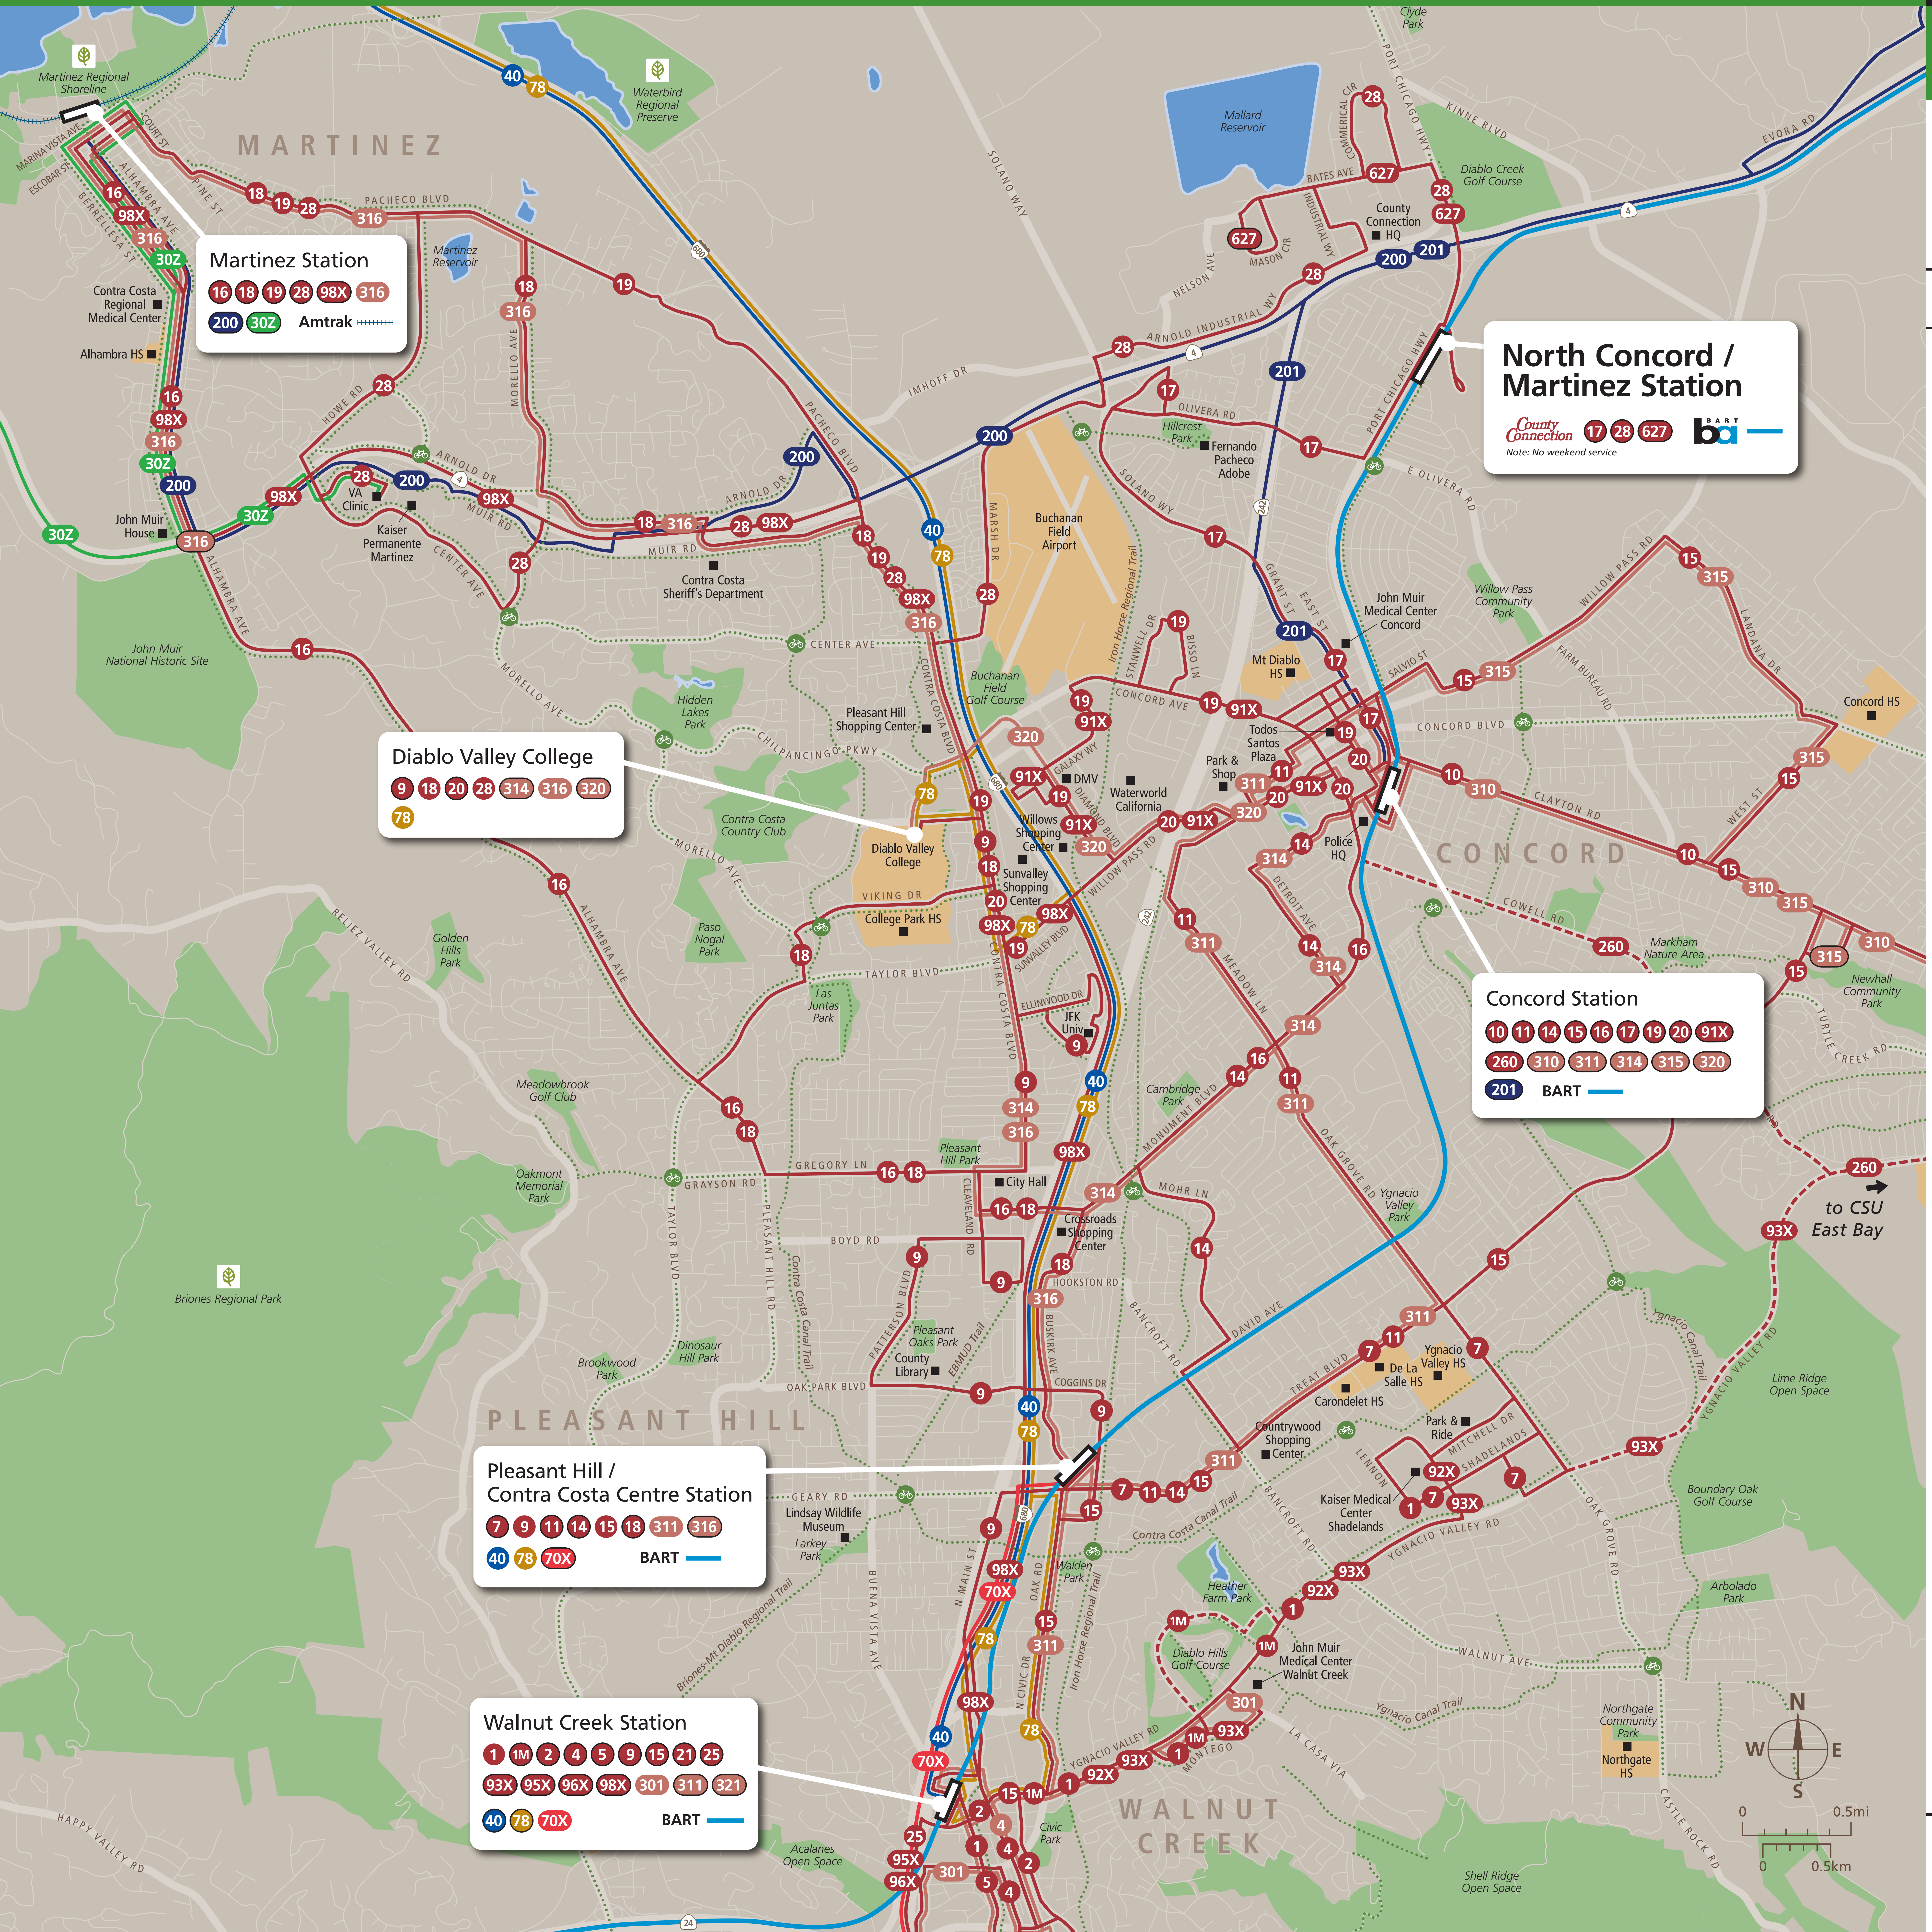

Transit Routes

Rutas del tránsito

公車路線圖

Transit Information

North Concord / Martinez Station

Concord

Map Key

- You Are Here
- BART
- County Connection Weekday Service
- County Connection Weekend Service
- County Connection Limited Service
- Solano Express/FAST
- Solano Express/SolTrans
- Tri Delta Transit
- WestCAT
- Wheels
- Route Terminus
- Bike Routes
- East Bay Regional Park District

This map does not show all commuter, express, special event, or all-night routes. Service may vary with time of day or day of week. Service changes may have occurred since printing. Please consult transit agency schedule or contact 511 for more information.

Free Bay Area Transit Information
Dial 5-1-1 or visit 511.org

Revised April 10, 2017

Martinez Station

16 18 19 28 98X 316
200 30Z Amtrak

Diablo Valley College

9 18 20 28 314 316 320
78

North Concord / Martinez Station

County Connection 17 28 627 BART

Note: No weekend service

Concord Station

10 11 14 15 16 17 19 20 91X
260 310 311 314 315 320
201 BART

Pleasant Hill / Contra Costa Centre Station

7 9 11 14 15 18 311 316
40 78 70X BART

Walnut Creek Station

1 1M 2 4 5 9 15 21 25
93X 95X 96X 98X 301 311 321
40 78 70X BART