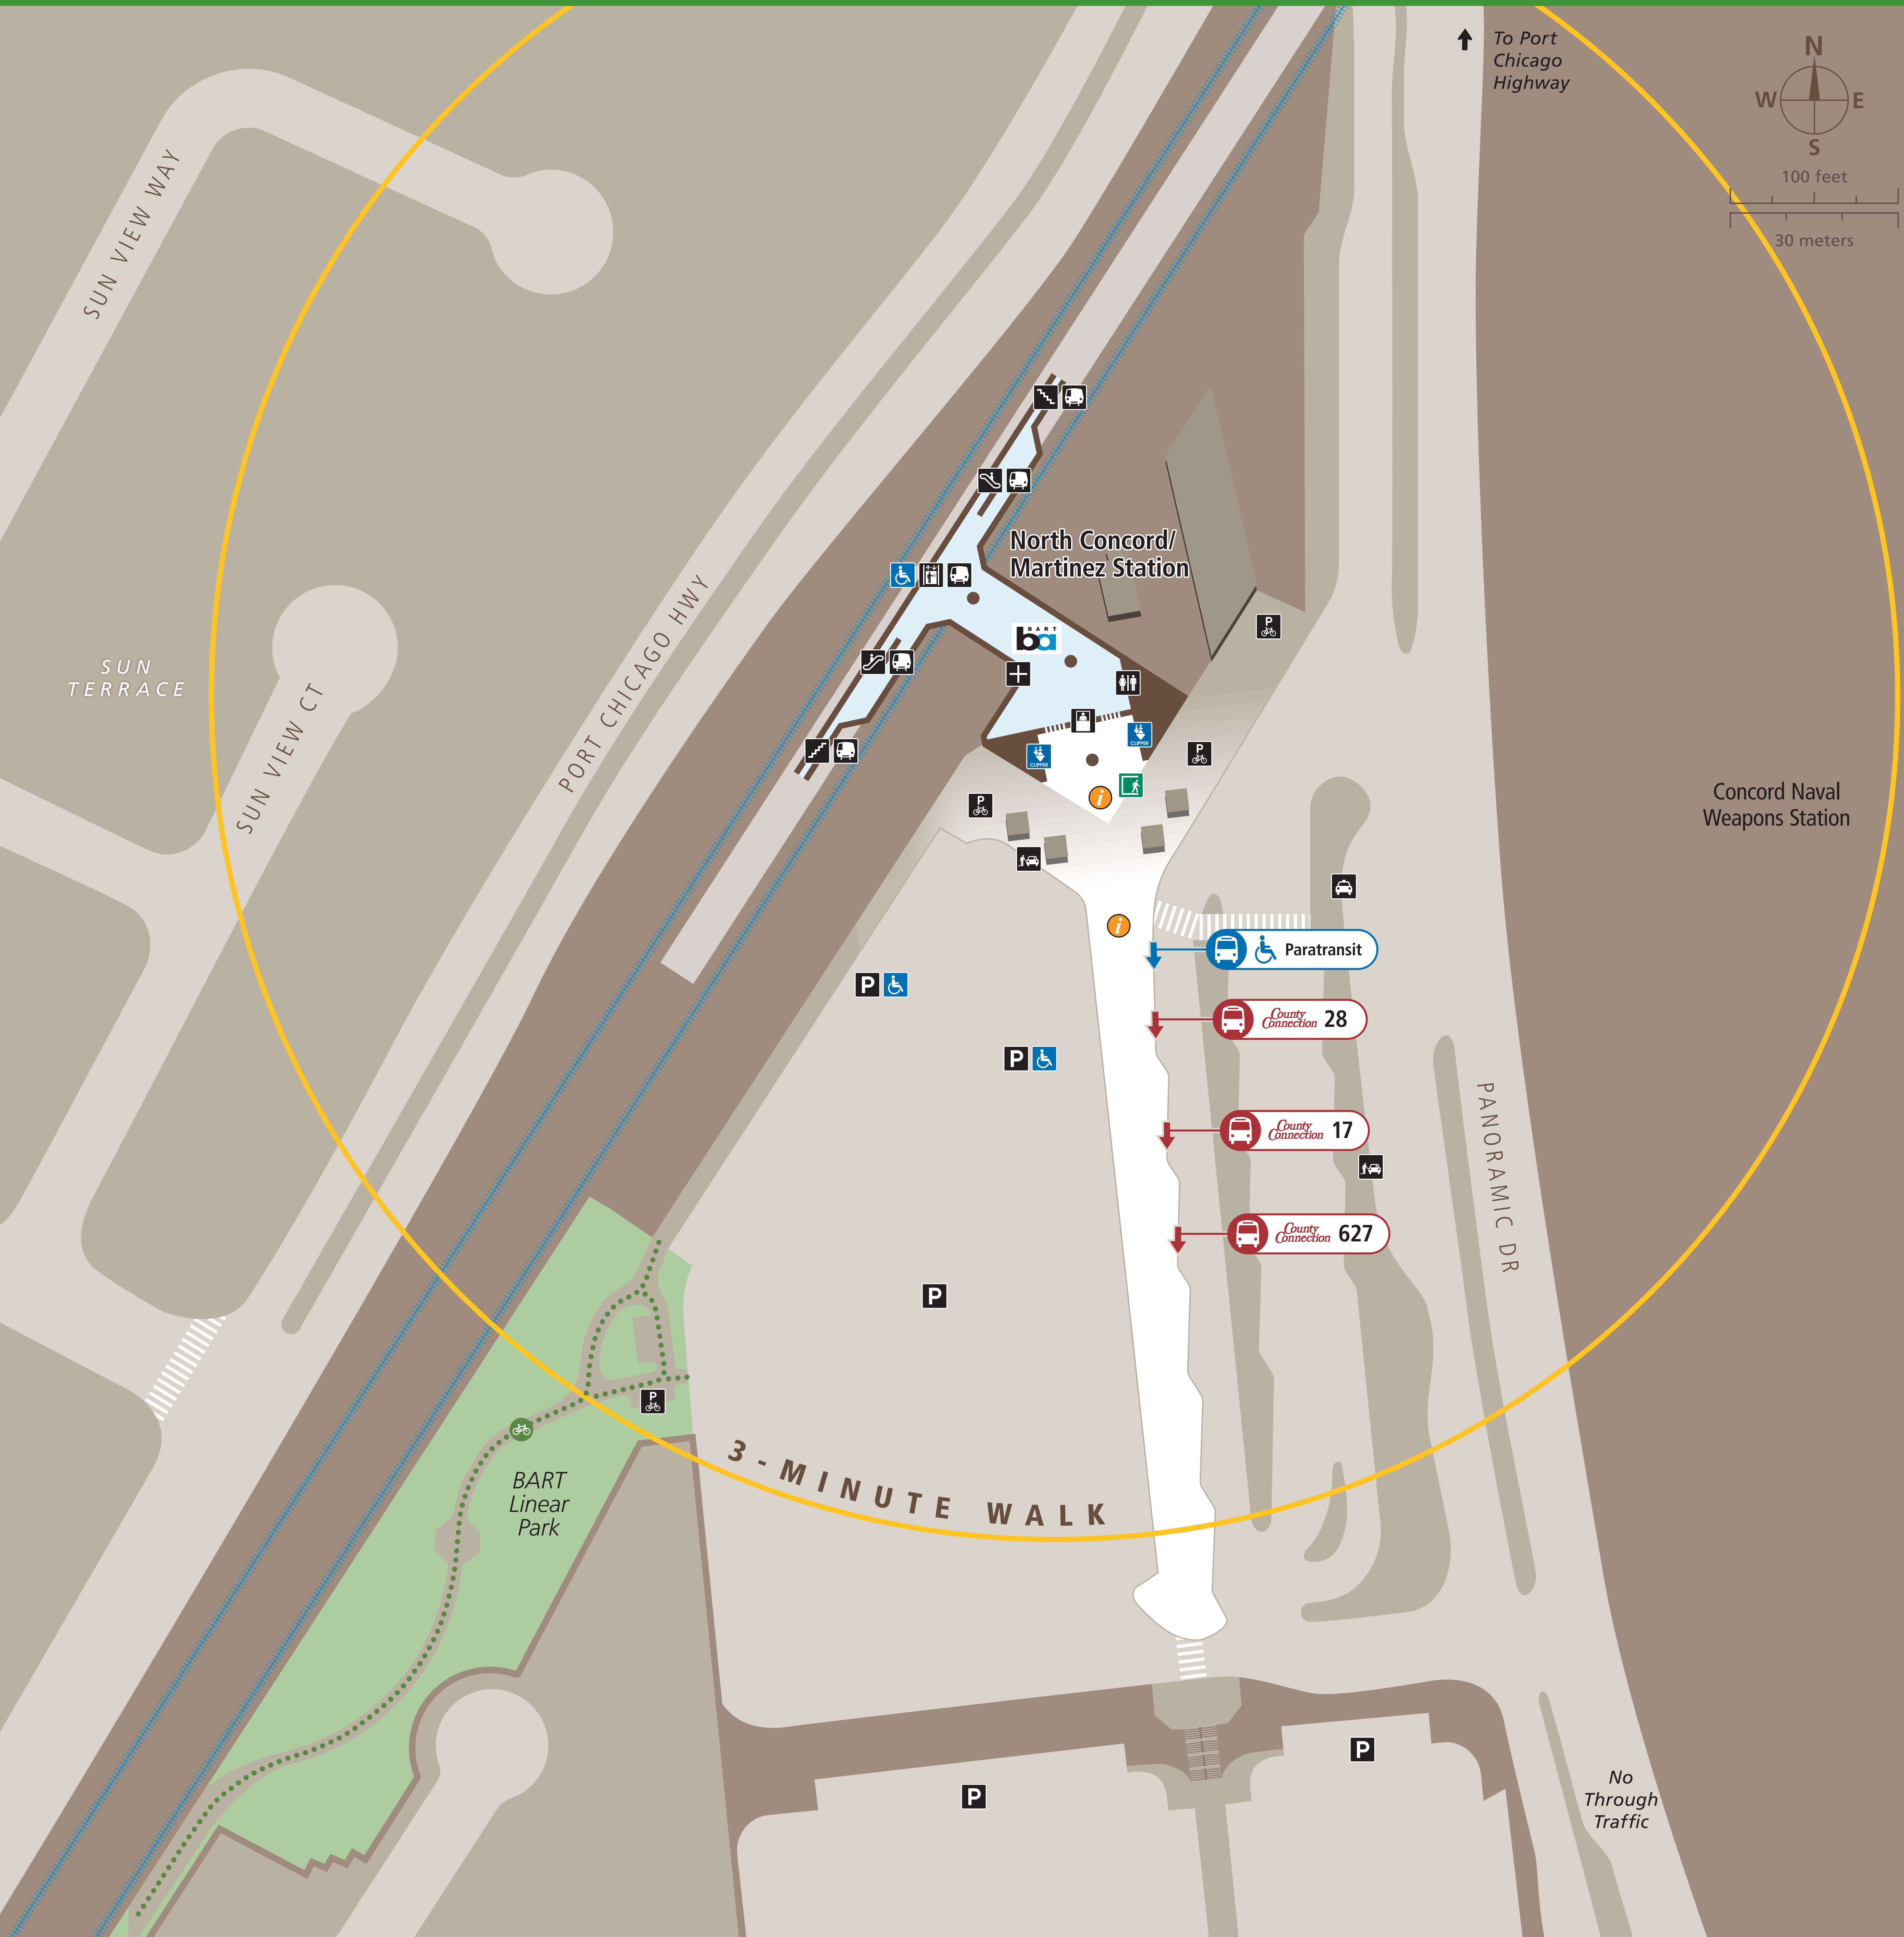

# Transit Stops

Paradas del tránsito

公車站地圖

↑ To Port Chicago Highway

## Transit Information

### North Concord/Martinez Station

#### Map Key

- You Are Here
- 3-Minute Walk 500ft/150m Radius
- Transit Information
- Station Entrance/Exit
- BART Train
- Bus
- Transit Stop
- Bicycle Lockers
- Bike Routes
- Elevator
- Escalator
- Parking
- Passenger Pick-up/Drop-off
- Restrooms
- Stairs
- Station Agent Booth
- Taxi Stand
- Ticket Vending:
  - Clipper / Add Cash Value
  - Addfare
  - Wheelchair Accessible