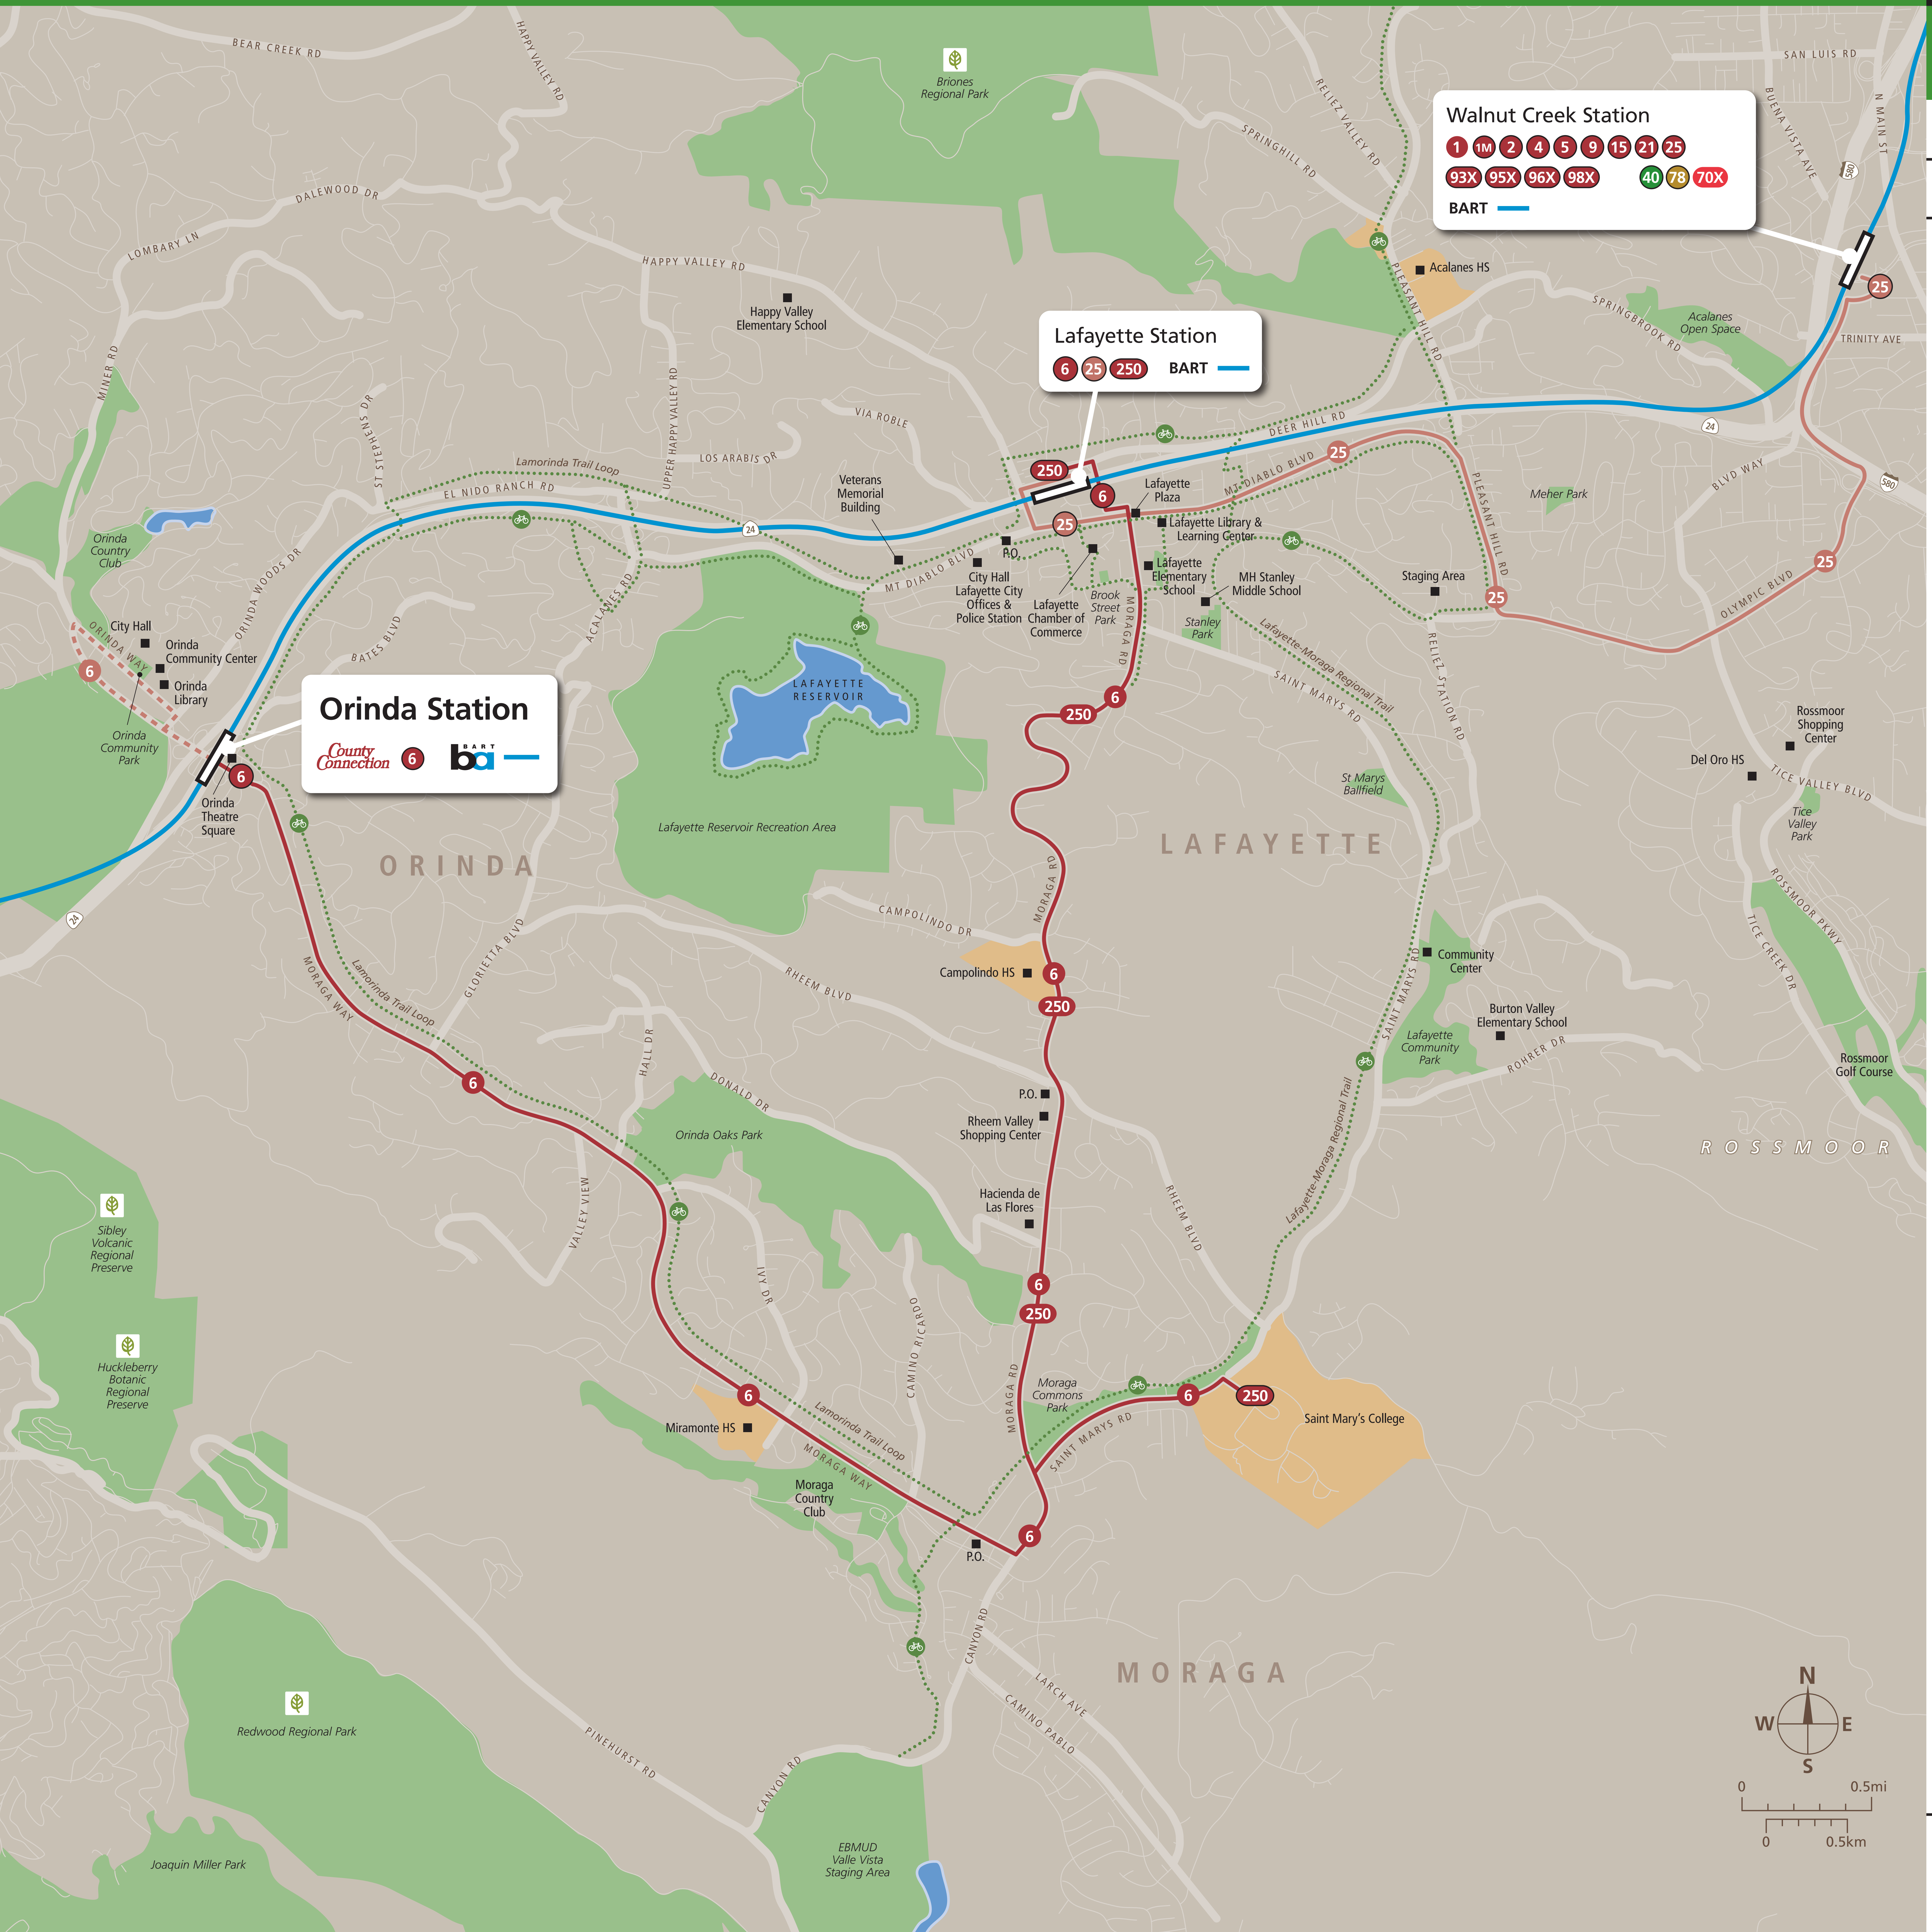

Transit Routes

Rutas del tránsito

公車路線圖

Các Tuyến Đường Xe Công Cộng

Transit Information

Orinda Station

Orinda

Map Key

- You Are Here
- BART
- County Connection
  Weekday & Weekend Service
- County Connection
  Weekday Service Only
- County Connection
  Limited Weekday Service
- Solano Express/FAST
- Solano Express/SolTrans
- Wheels
- Route Terminus
- Bike Routes
- East Bay Regional Park District

This map does not show all commuter, express, special event, or all-night routes. Service may vary with time of day or day of week. Service changes may have occurred since printing. Please consult transit agency schedule or contact 511 for more information.

Free Bay Area Transit Information

Dial 5-1-1 or visit 511.org

Sponsored by the Metropolitan Transportation Commission. Contact us at (510) 201-1847 or signcomments@mtc.ca.gov.

Revised March 29, 2017

Walnut Creek Station

1 1M 2 4 5 9 15 21 25
93X 95X 96X 98X 40 78 70X

BART

Lafayette Station

6 25 250 BART

Orinda Station

County Connection 6 BART