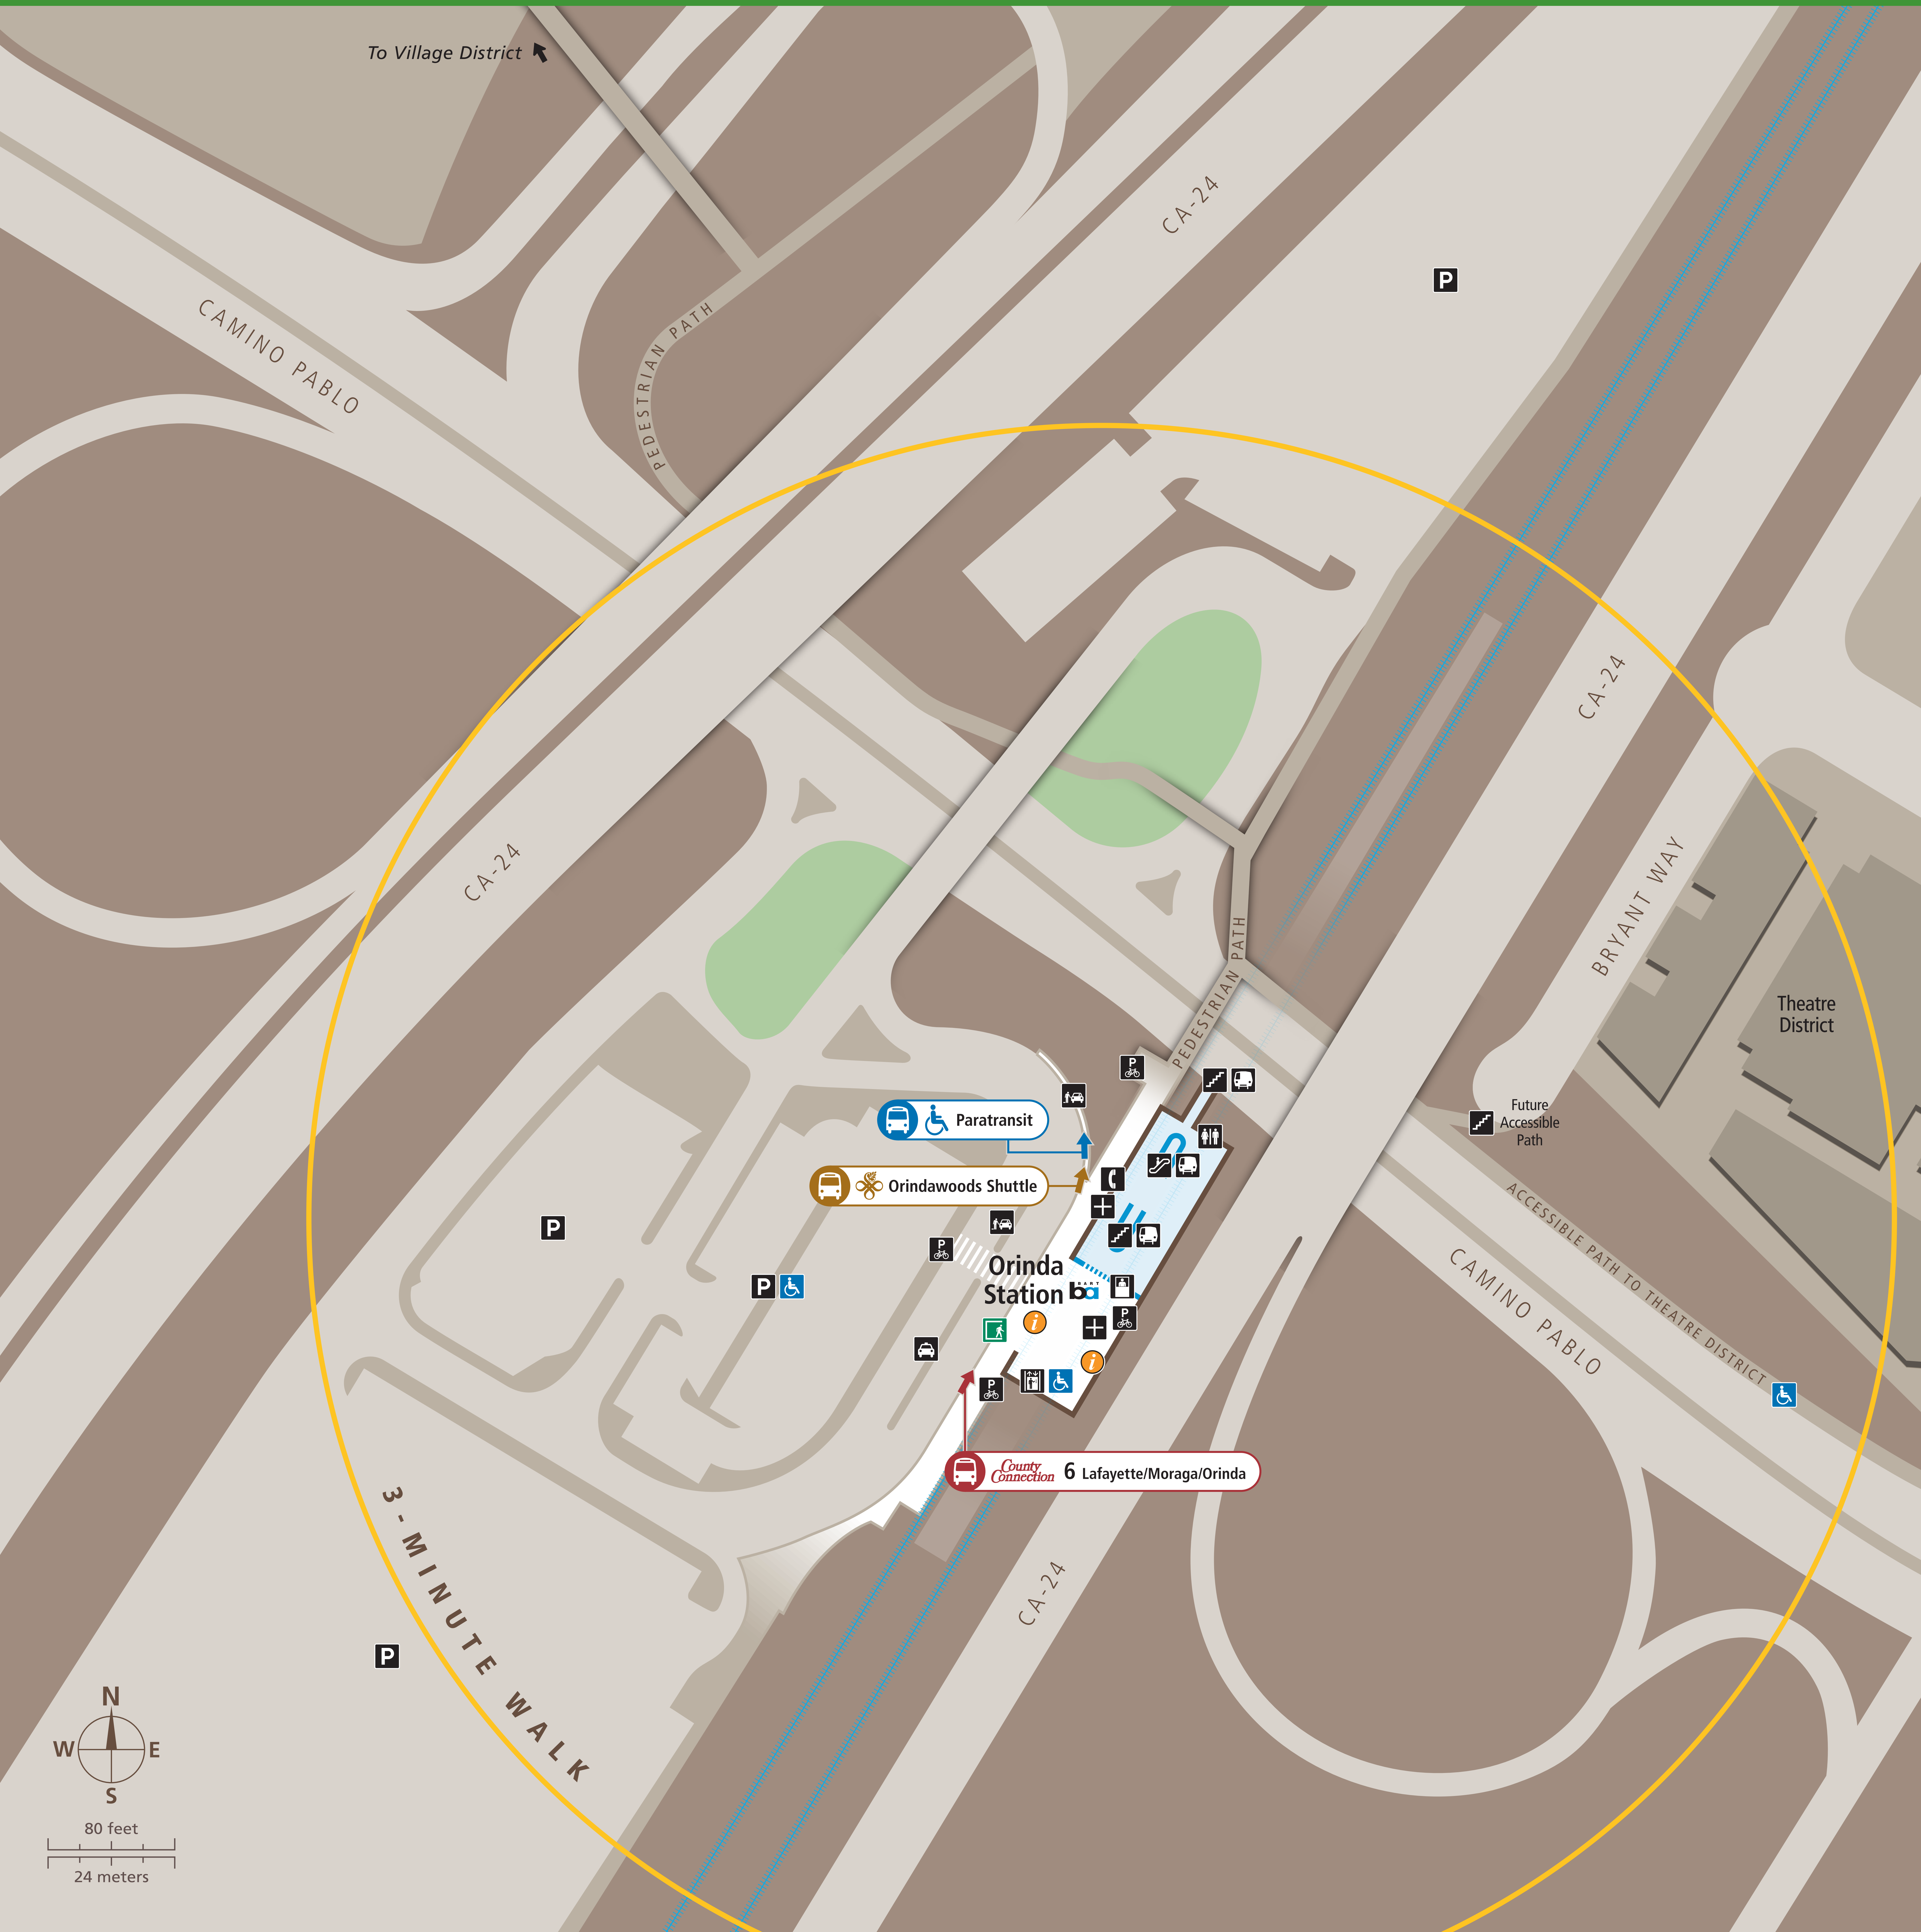

Transit Stops

Paradas del tránsito

公車站地圖

Các Trạm Xe Công Cộng

Transit Information

Orinda Station

Orinda

Map Key

- You Are Here
- 3-Minute Walk 500ft/150m Radius
- Transit Information
- Station Entrance/Exit
- BART Train
- Bus
- Transit Stop
- BART Tickets
- Bicycle Lockers
- Elevator
- Escalator
- Parking
- Passenger Pick-up/Drop-off
- Restrooms
- Stairs
- Station Agent Booth
- Taxi Stand
- Telephones
- Wheelchair Accessible

Transit Lines

- County Connection
- **Local Bus Lines**
- 6 Lafayette/Moraga/Orinda

**Free Bay Area
Transit Information**
Dial 5-1-1 or visit 511.org

Sponsored by the Metropolitan Transportation Commission. Contact us at (510) 201-1847 or signcomments@mtc.ca.gov.

Revised March 29, 2017