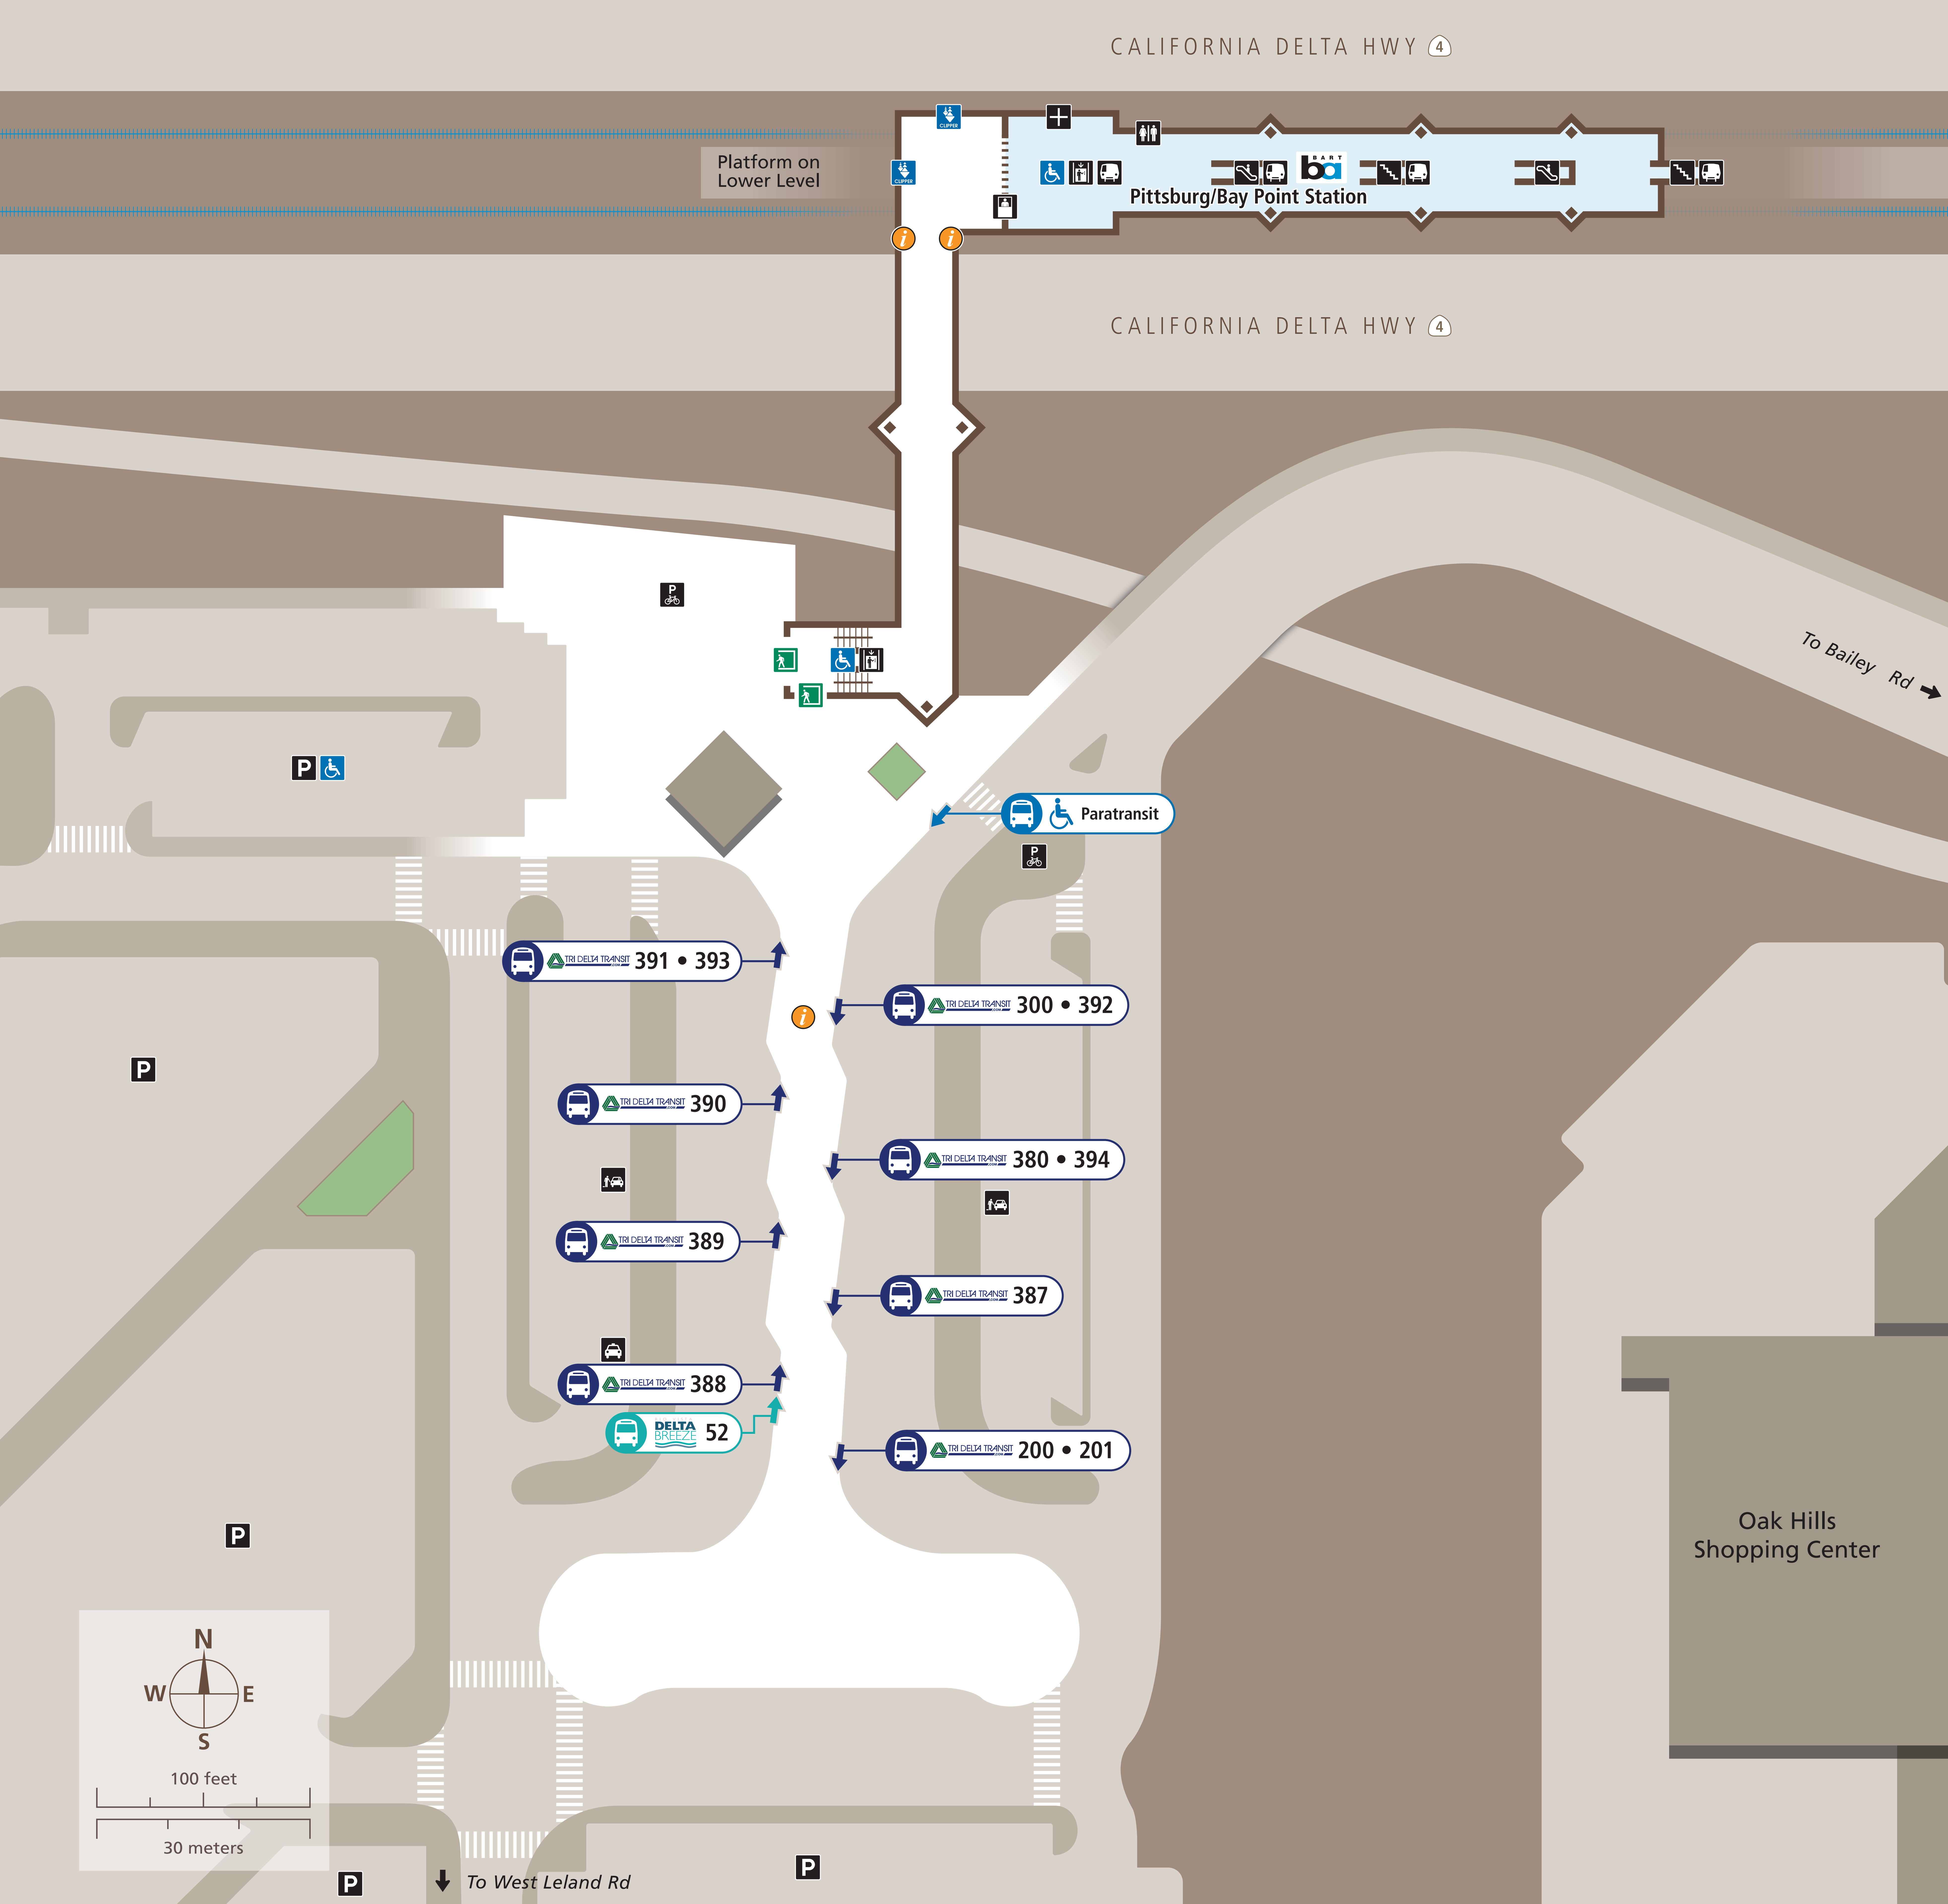

Transit Stops

Paradas del tránsito

公車站地圖

Transit Information

Pittsburg/Bay Point Station

Pittsburg

Map Key

- You Are Here
- 3-Minute Walk
  500ft/150m Radius
- Transit Information
- Station Entrance/Exit
- BART Train
- Bus
- Transit Stop
- Bicycle Lockers
- Elevator
- Escalator
- Parking
- Passenger Pick-up/Drop-off
- Restrooms
- Stairs
- Station Agent Booth
- Taxi Stand
- Ticket Vending:
  - Clipper / Add Cash Value
  - Addfare
  - Wheelchair Accessible

Transit Lines

- Rio Vista Delta Breeze
  Express Bus Line
  52 State Route 160 Express
- Tri Delta Transit
- **Local Bus Lines - Weekday**
  - 200 Martinez Amtrak
  - 201 Concord BART
  - 300 Brentwood Park & Ride
  - 380 Antioch
  - 387 Antioch
  - 388 Kaiser Antioch
  - 389 Bay Point Loop
  - 390 Antioch Park & Ride (Hillcrest)
  - 391 Brentwood Park & Ride
- **Local Bus Lines - Weekend**
  - 392 Antioch Park & Ride (Hillcrest)
  - 393 Brentwood Park & Ride
  - 393 Bay Point
  - 394 Antioch Park & Ride (Hillcrest)

Oak Hills Shopping Center

**Free Bay Area
Transit Information**
Dial 5-1-1 or visit 511.org

Revised April 11, 2017