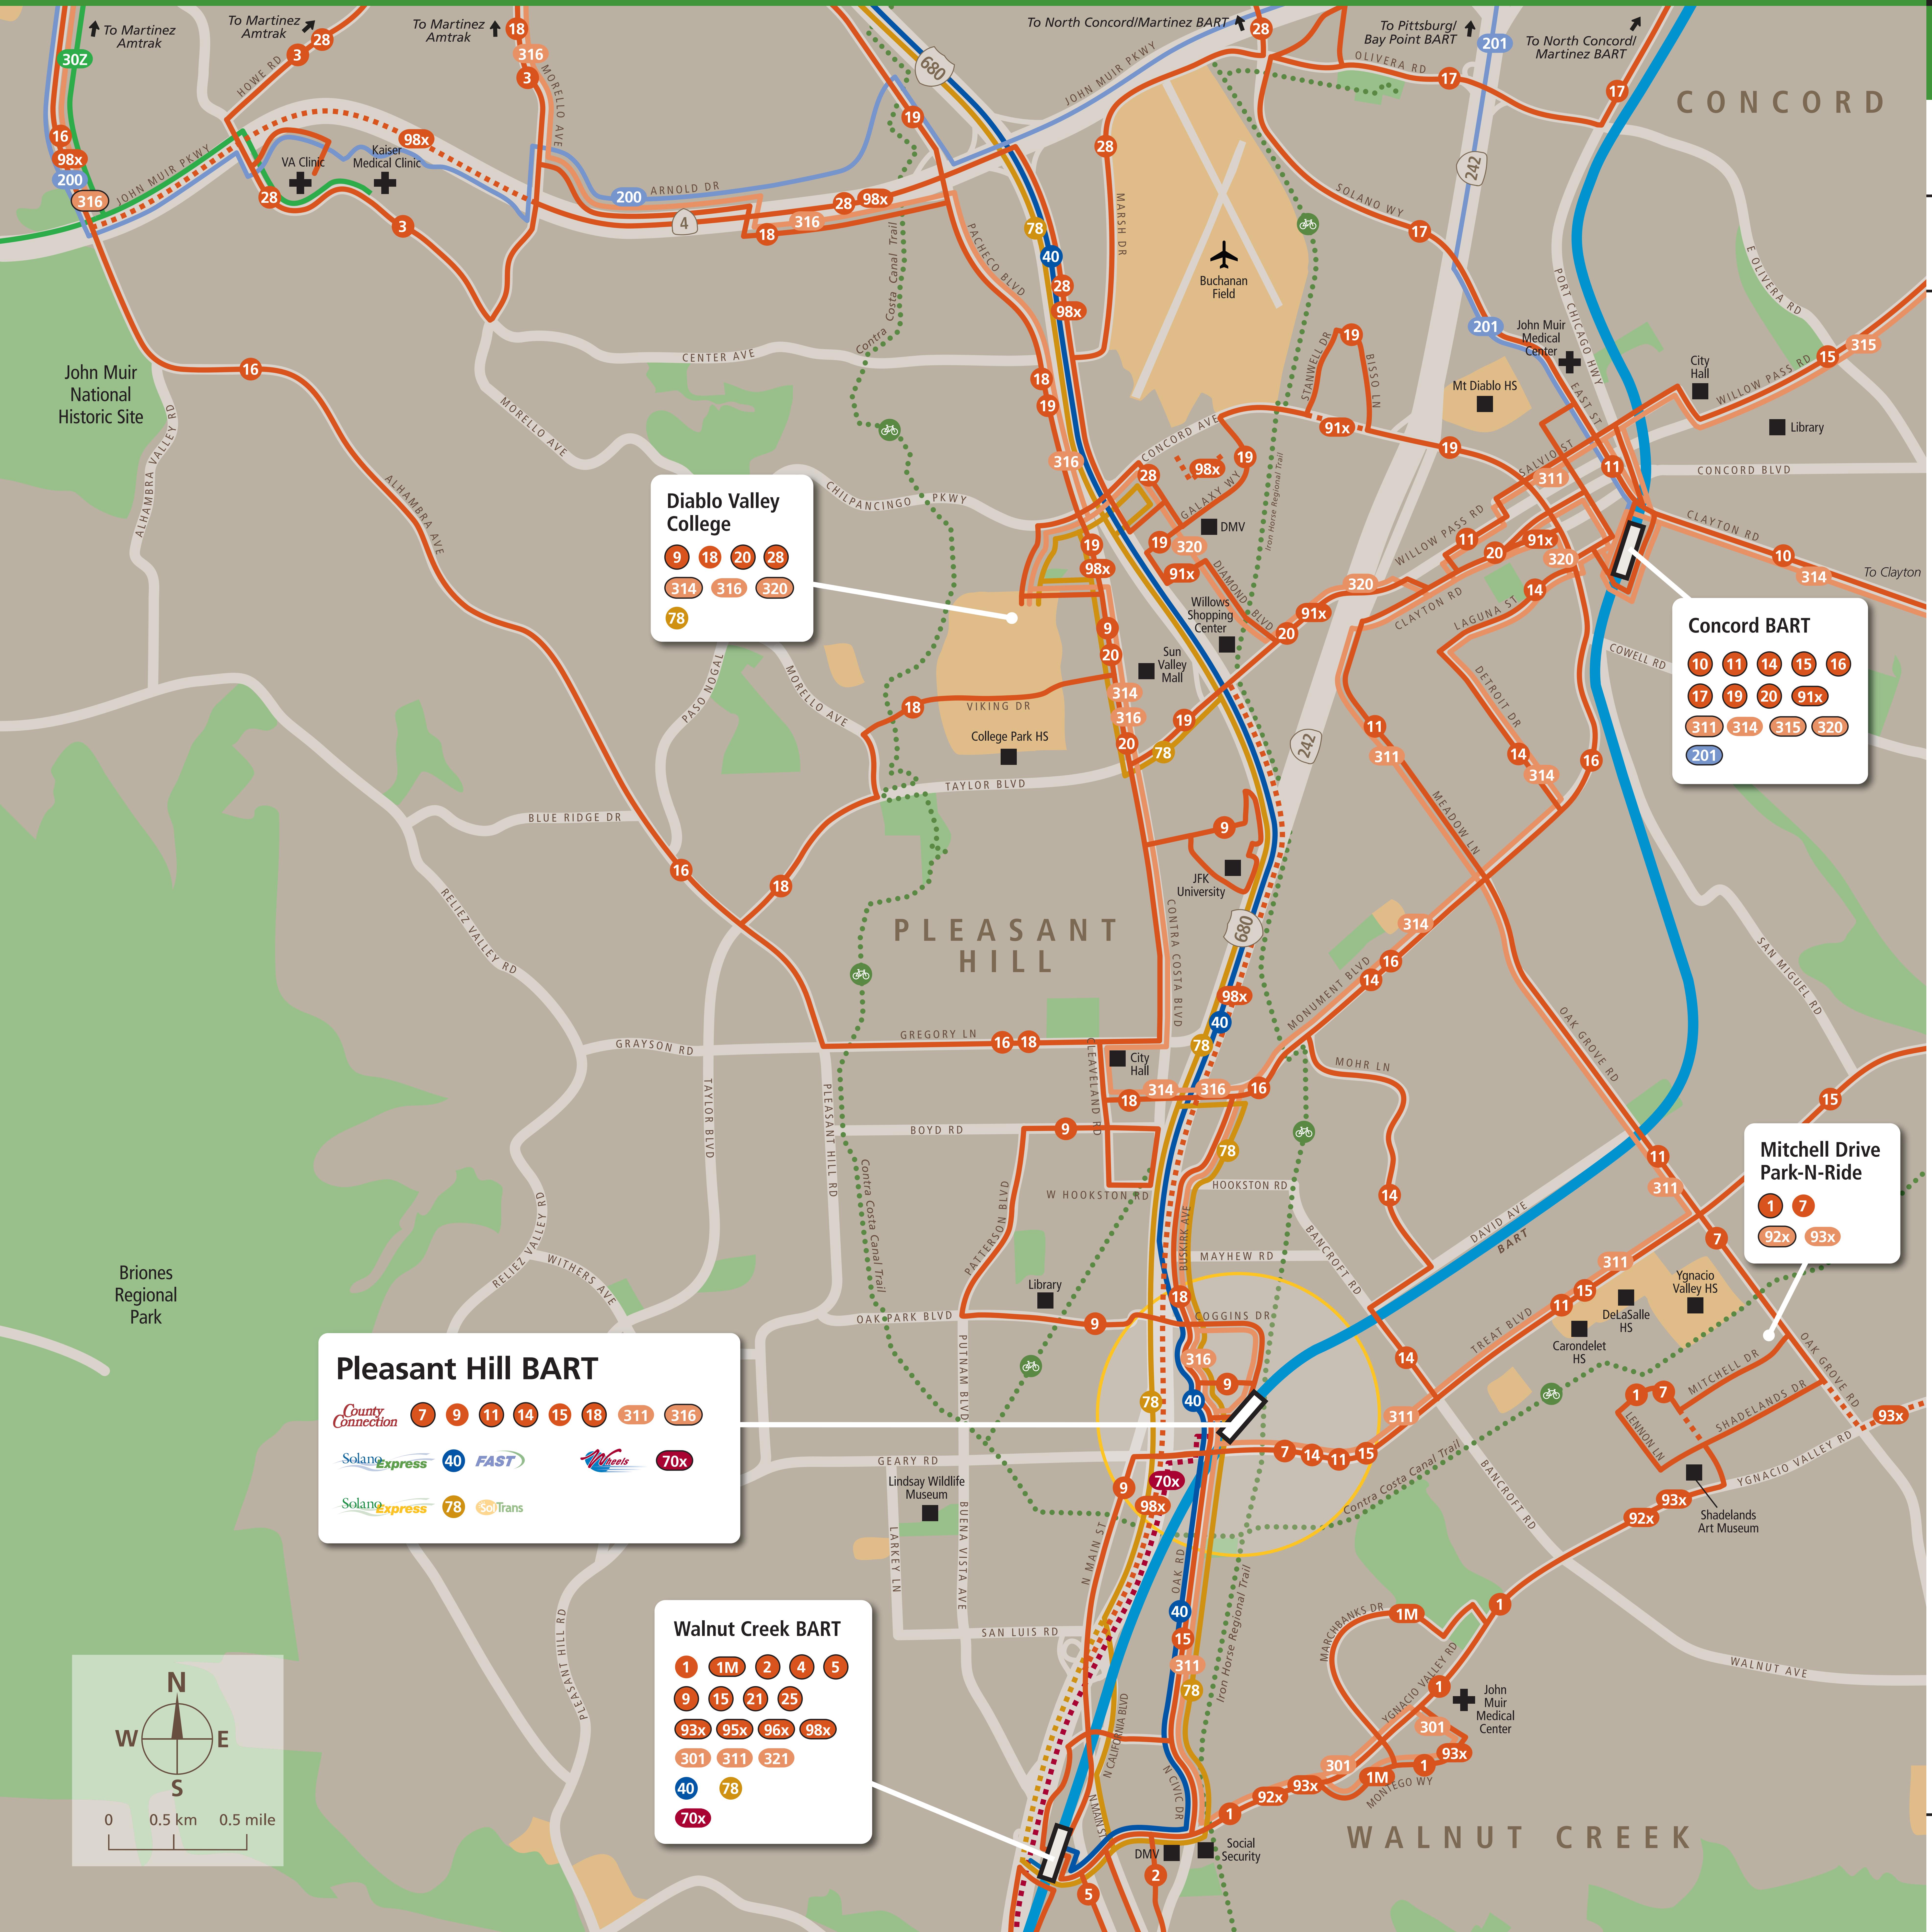

Transit Routes

Rutas del tránsito

公車路線圖

Transit Information

Pleasant Hill Station Area

Contra Costa Centre

Map Key

- You Are Here
- 1/2 Mile (800 m) Radius
- BART
- County Connection (Weekday only)
- County Connection (Weekend only)
- SolanoExpress (FAST)
- SolanoExpress (SolTrans)
- Tri Delta Transit
- WestCAT
- Wheels
- Express Route
- Route Terminus
- Shared Use Bicycle & Pedestrian Path or Trail

This map does not show all commuter, express, special event, or all-night routes. Service may vary with time of day or day of week. Service changes may have occurred since printing. Please consult transit agency schedule or contact 511 for more information.

Free Bay Area Transit Information
Dial 5-1-1 or visit 511.org

Sponsored by the Metropolitan Transportation Commission. Contact us at (510) 817-5900 or signcomments@mtc.ca.gov.

Diablo Valley College

- 9 18 20 28
- 314 316 320
- 78

Concord BART

- 10 11 14 15 16
- 17 19 20 91x
- 311 314 315 320
- 201

Mitchell Drive Park-N-Ride

- 1 7
- 92x 93x

Pleasant Hill BART

- County Connection 7 9 11 14 15 18 311 316
- SolanoExpress 40 FAST
- Wheels 70x
- SolanoExpress 78 SolTrans

Walnut Creek BART

- 1 1M 2 4 5
- 9 15 21 25
- 93x 95x 96x 98x
- 301 311 321
- 40 78
- 70x