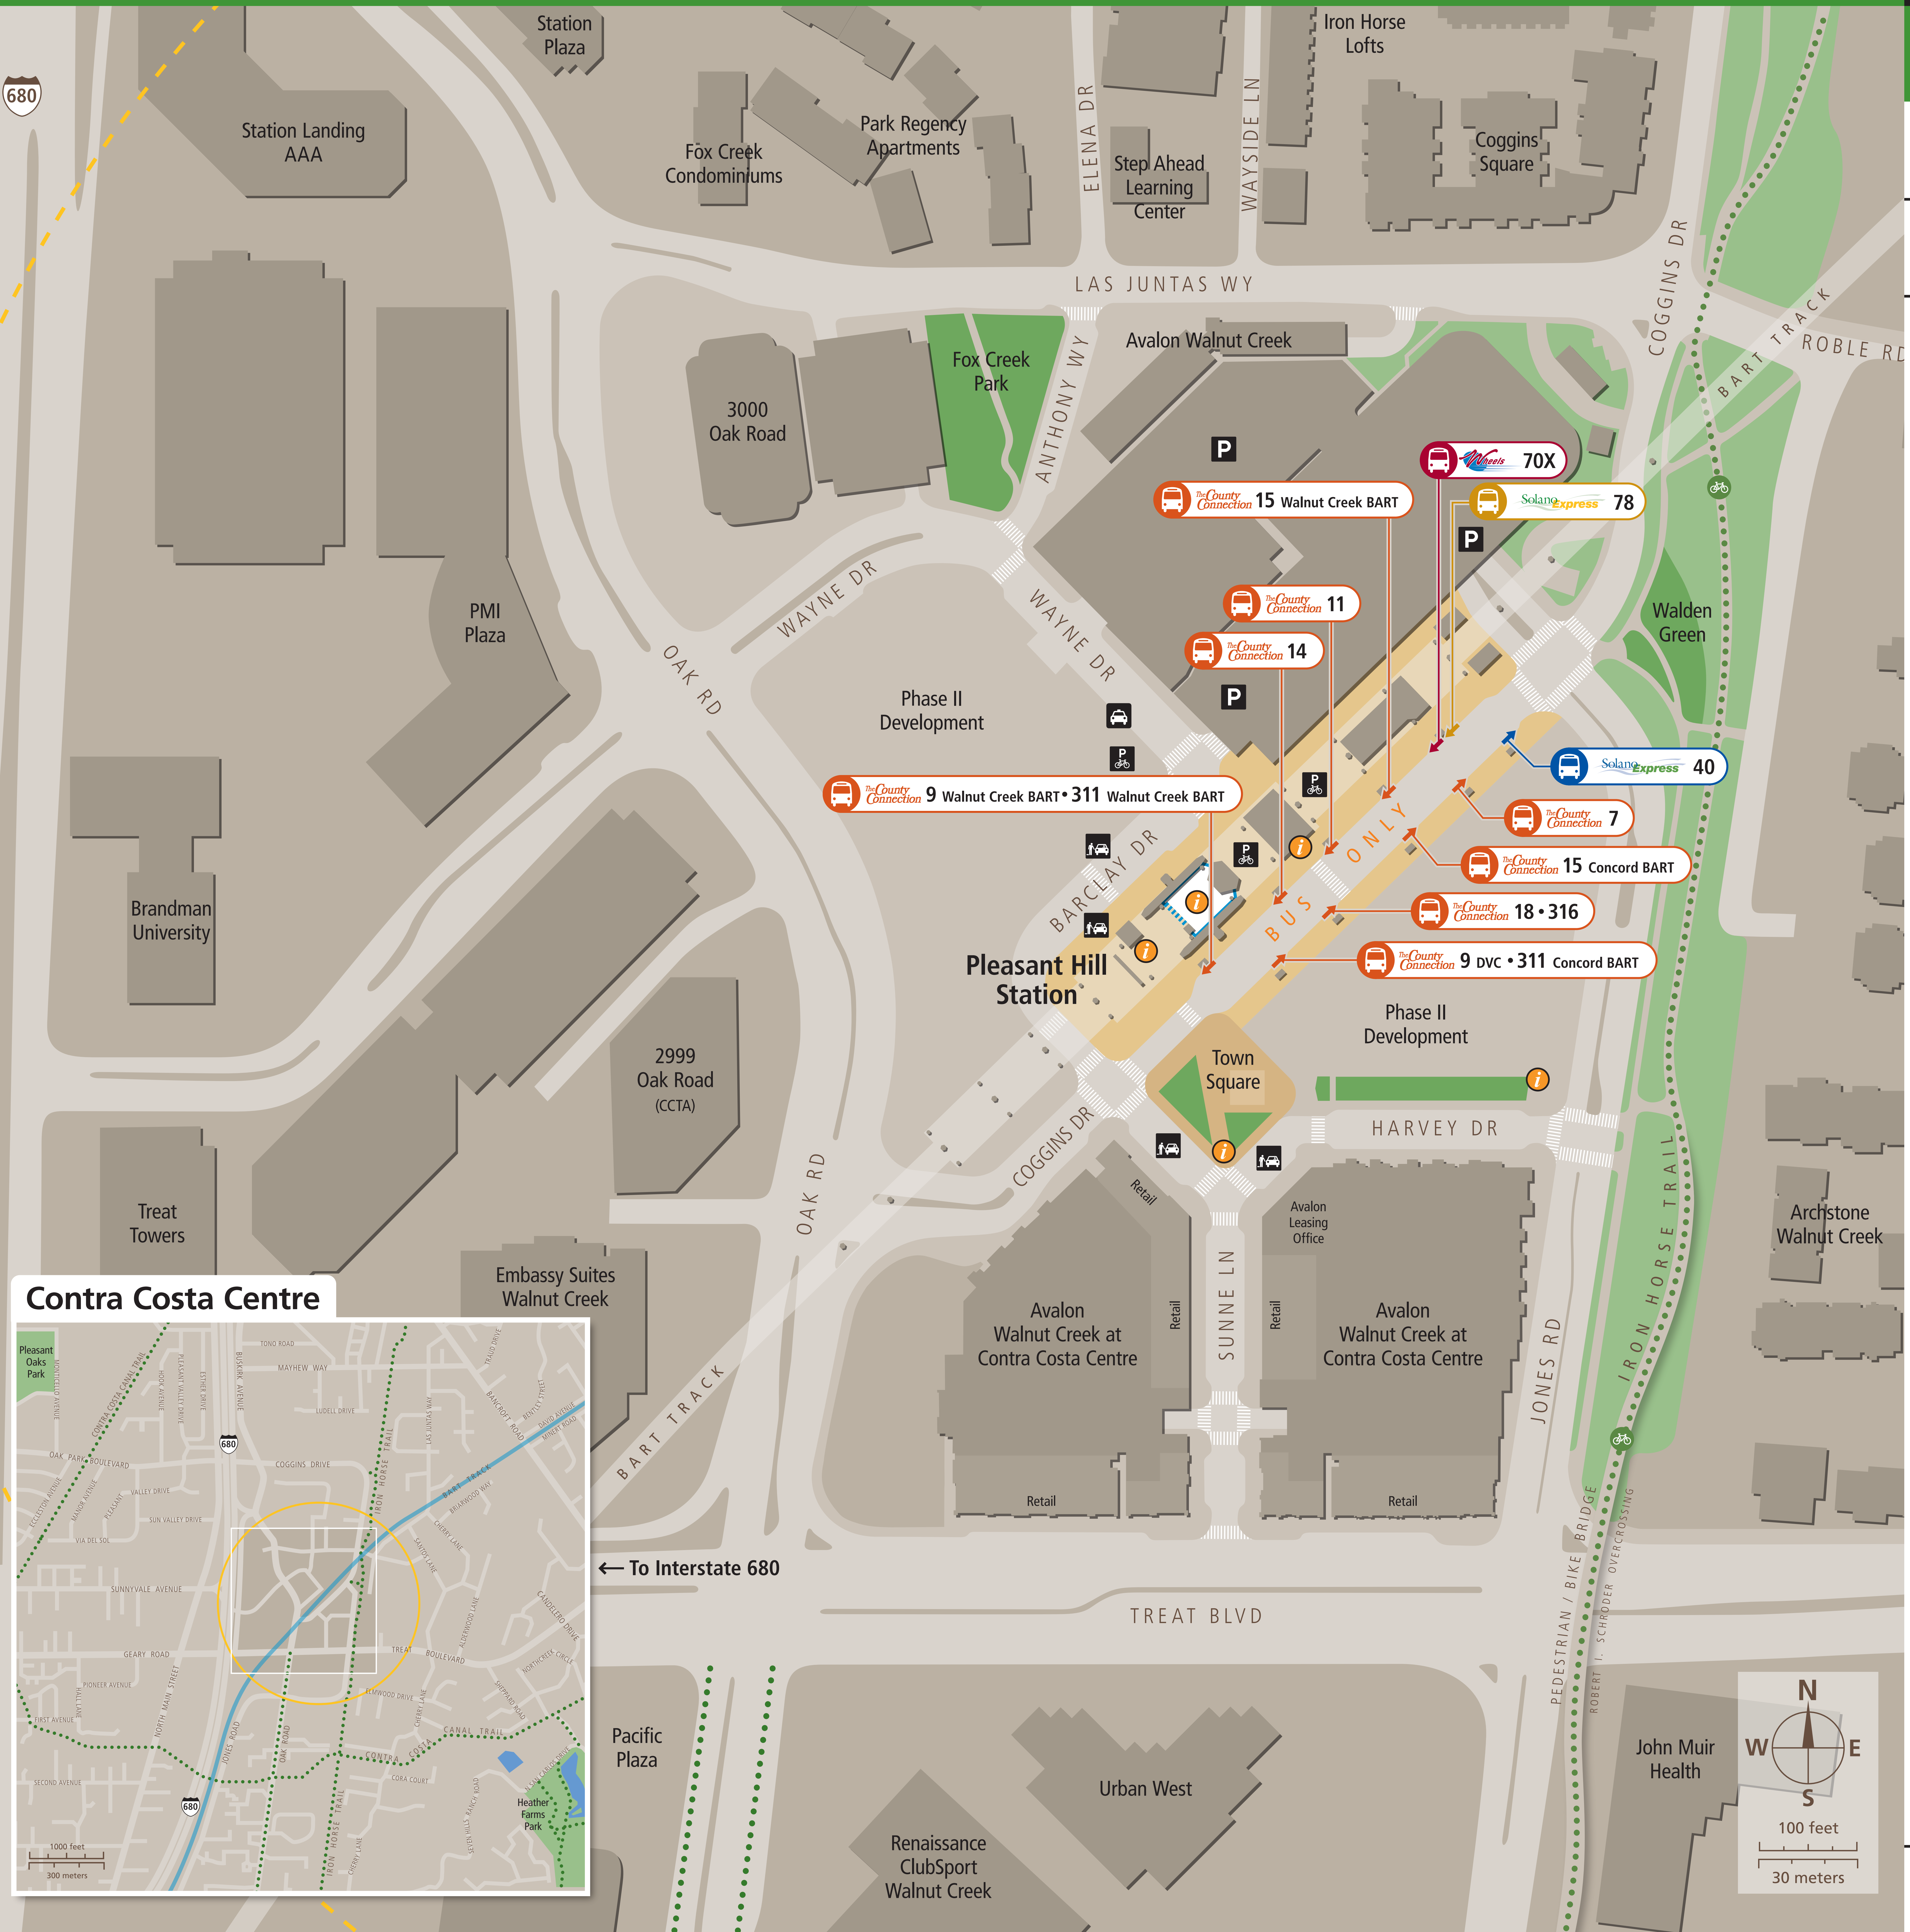

Transit Stops

Paradas del tránsito

公車站地圖

Transit Information

Pleasant Hill Station Area

Contra Costa Centre

Map Key

- You Are Here
- 5-Minute Walk
1/4 Mile (400m) Radius
- Transit Information
- Bus
- Transit Stop
- BART Parking
- Bicycle Parking
- Passenger Pick-up/Drop-off
- Taxi
- Shared Use Bicycle & Pedestrian Path, Trail, or Bicycle Lanes

Transit Lines

County Connection Buses	
Weekday	
7	Shadelands
9	Walnut Creek BART
11	Diablo Valley College
14	Concord BART
15	Concord BART
15	Walnut Creek BART
18	Amtrak
Weekend	
311	Concord BART
316	Walnut Creek BART
316	Amtrak, Alhambra Ave @ Walnut Ave
<small>Note: 600 series = select school service (not shown)</small>	
SolanoExpress (FAST-operated)	
40	Vacaville/Fairfield (Eastbound)
40	Walnut Creek BART (Westbound)
SolanoExpress (Soltrans-operated)	
78	Walnut Creek BART, continuing to Vallejo
Wheels Bus	
70X	Dublin/Pleasanton BART

Contra Costa Centre

Free Bay Area Transit Information
Dial 5-1-1 or visit 511.org

Sponsored by the Metropolitan Transportation Commission. Contact us at (510) 817-5900 or signcomments@mtc.ca.gov.