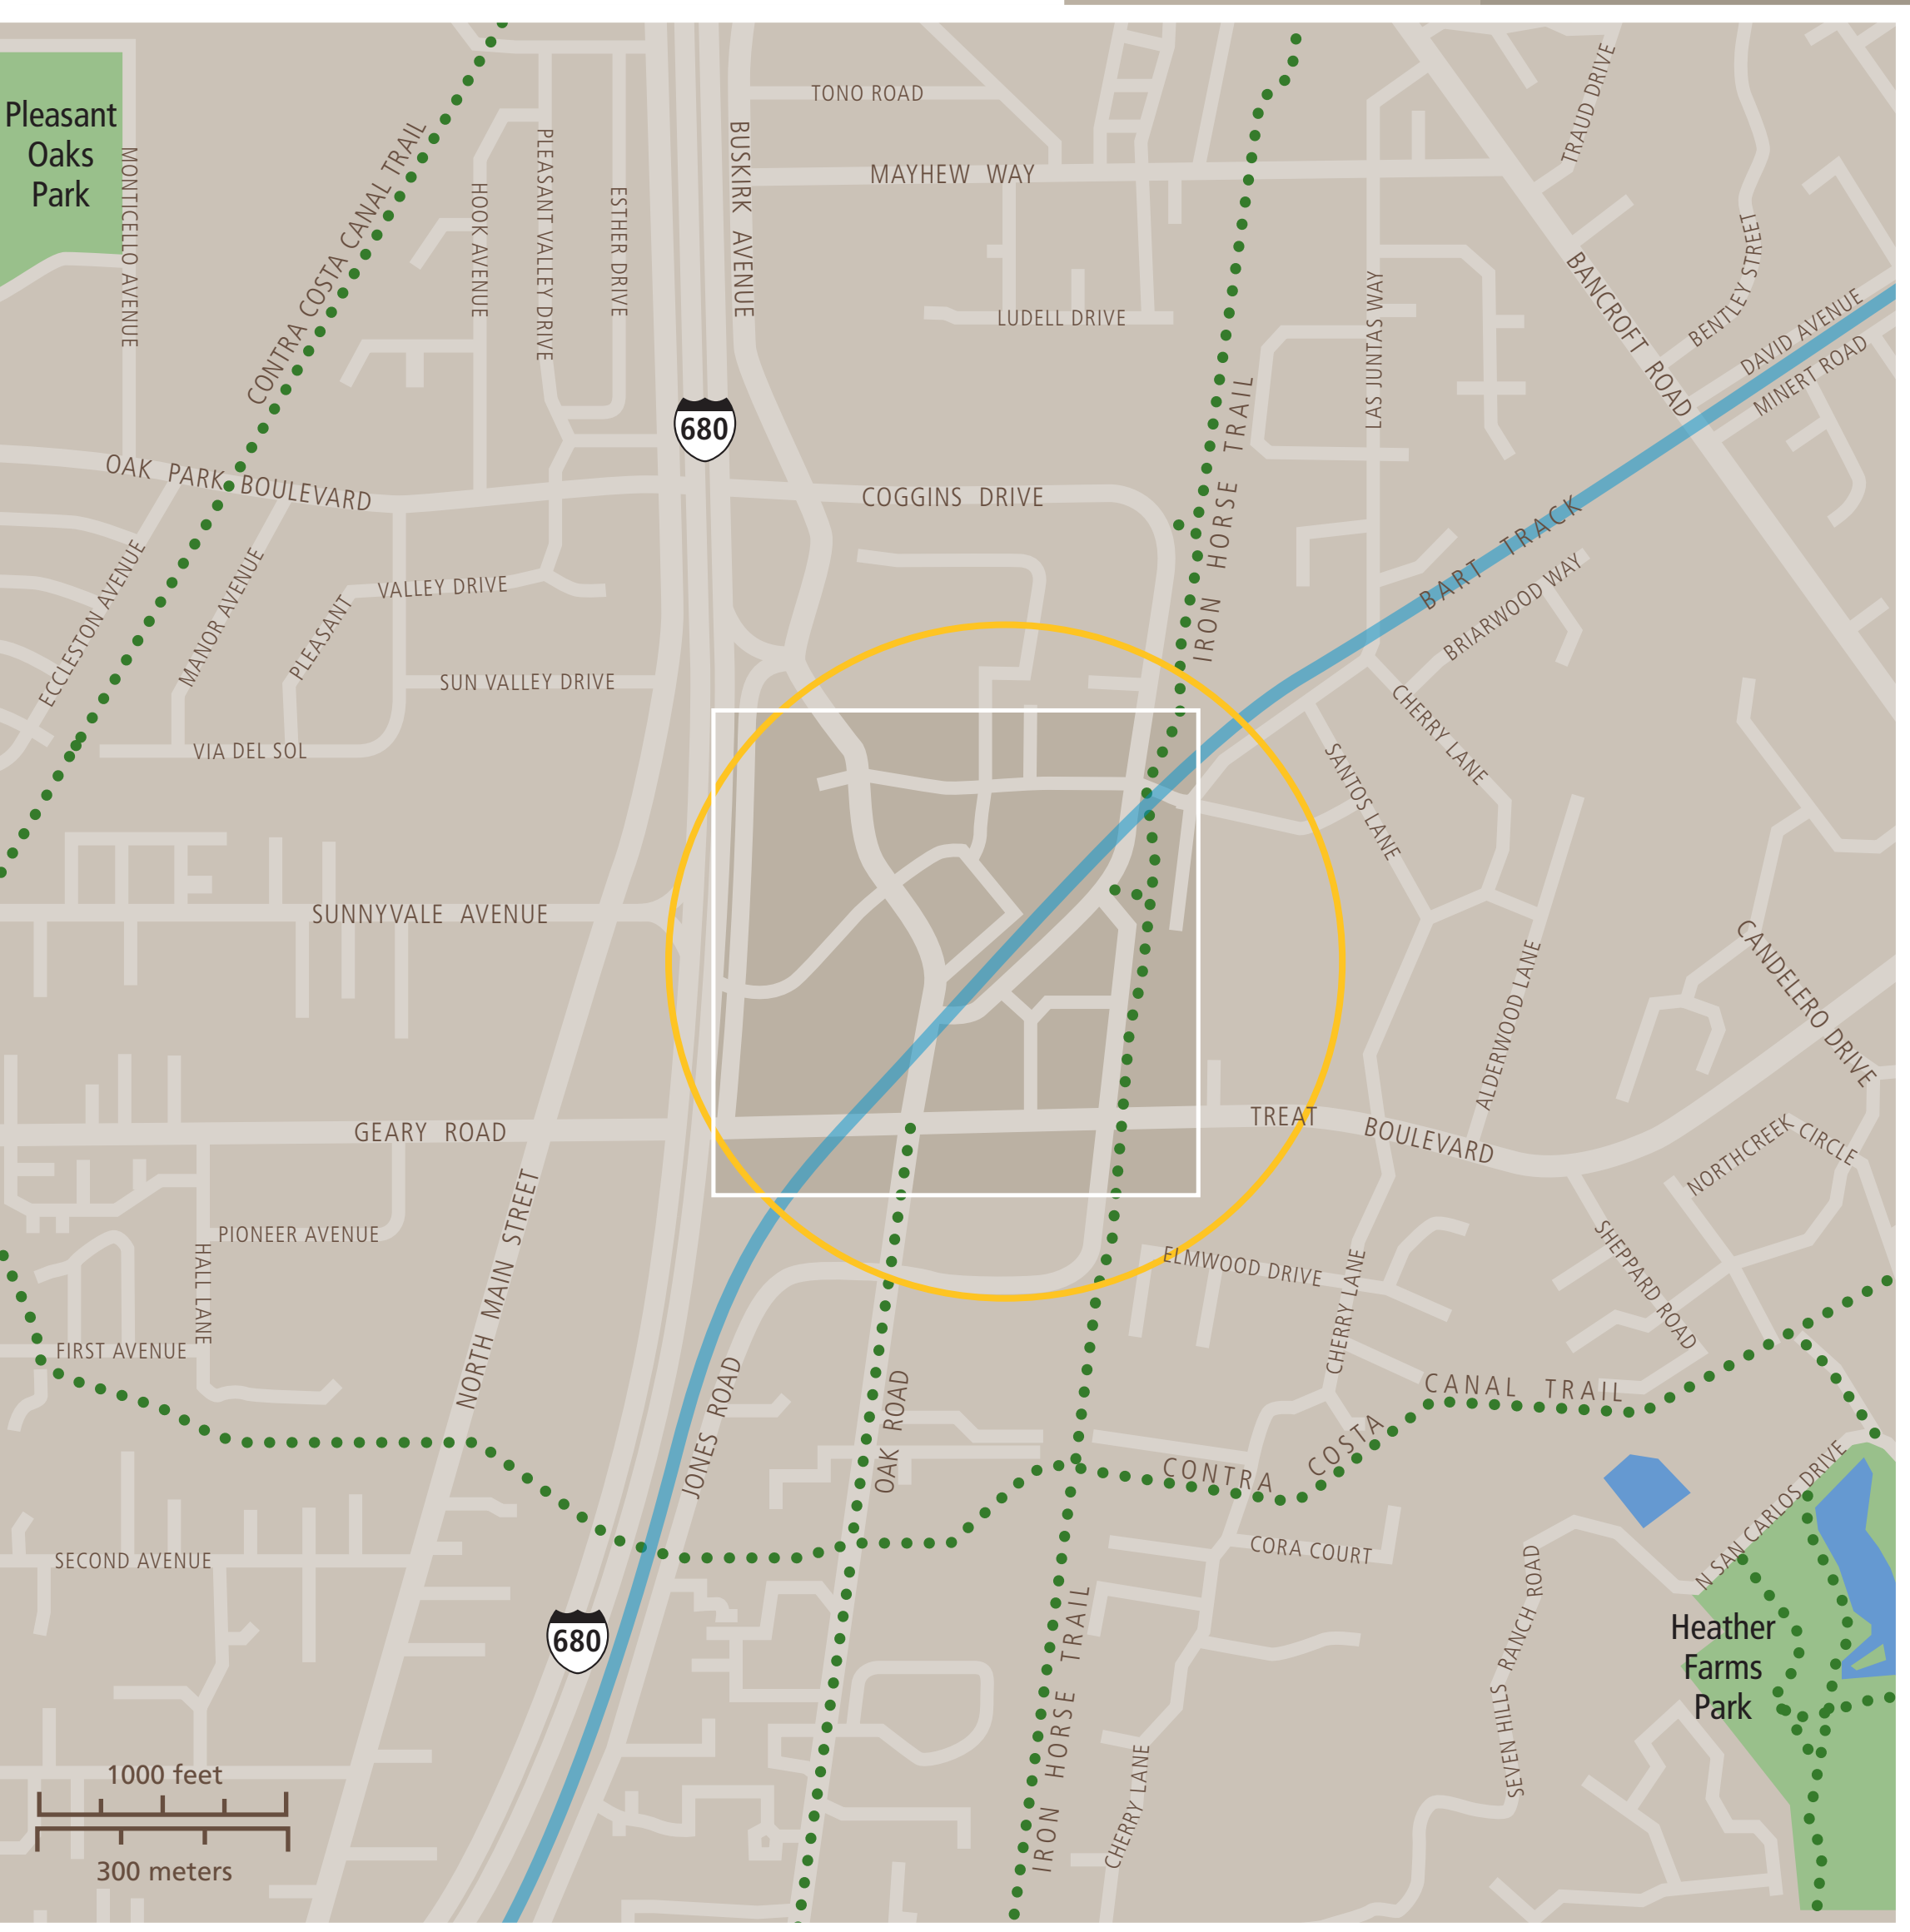

Contra Costa Centre

Free Bay Area Transit Information
Dial 5-1-1 or visit 511.org

Sponsored by the Metropolitan Transportation Commission. Contact us at (510) 817-5900 or signcomments@mtc.ca.gov.