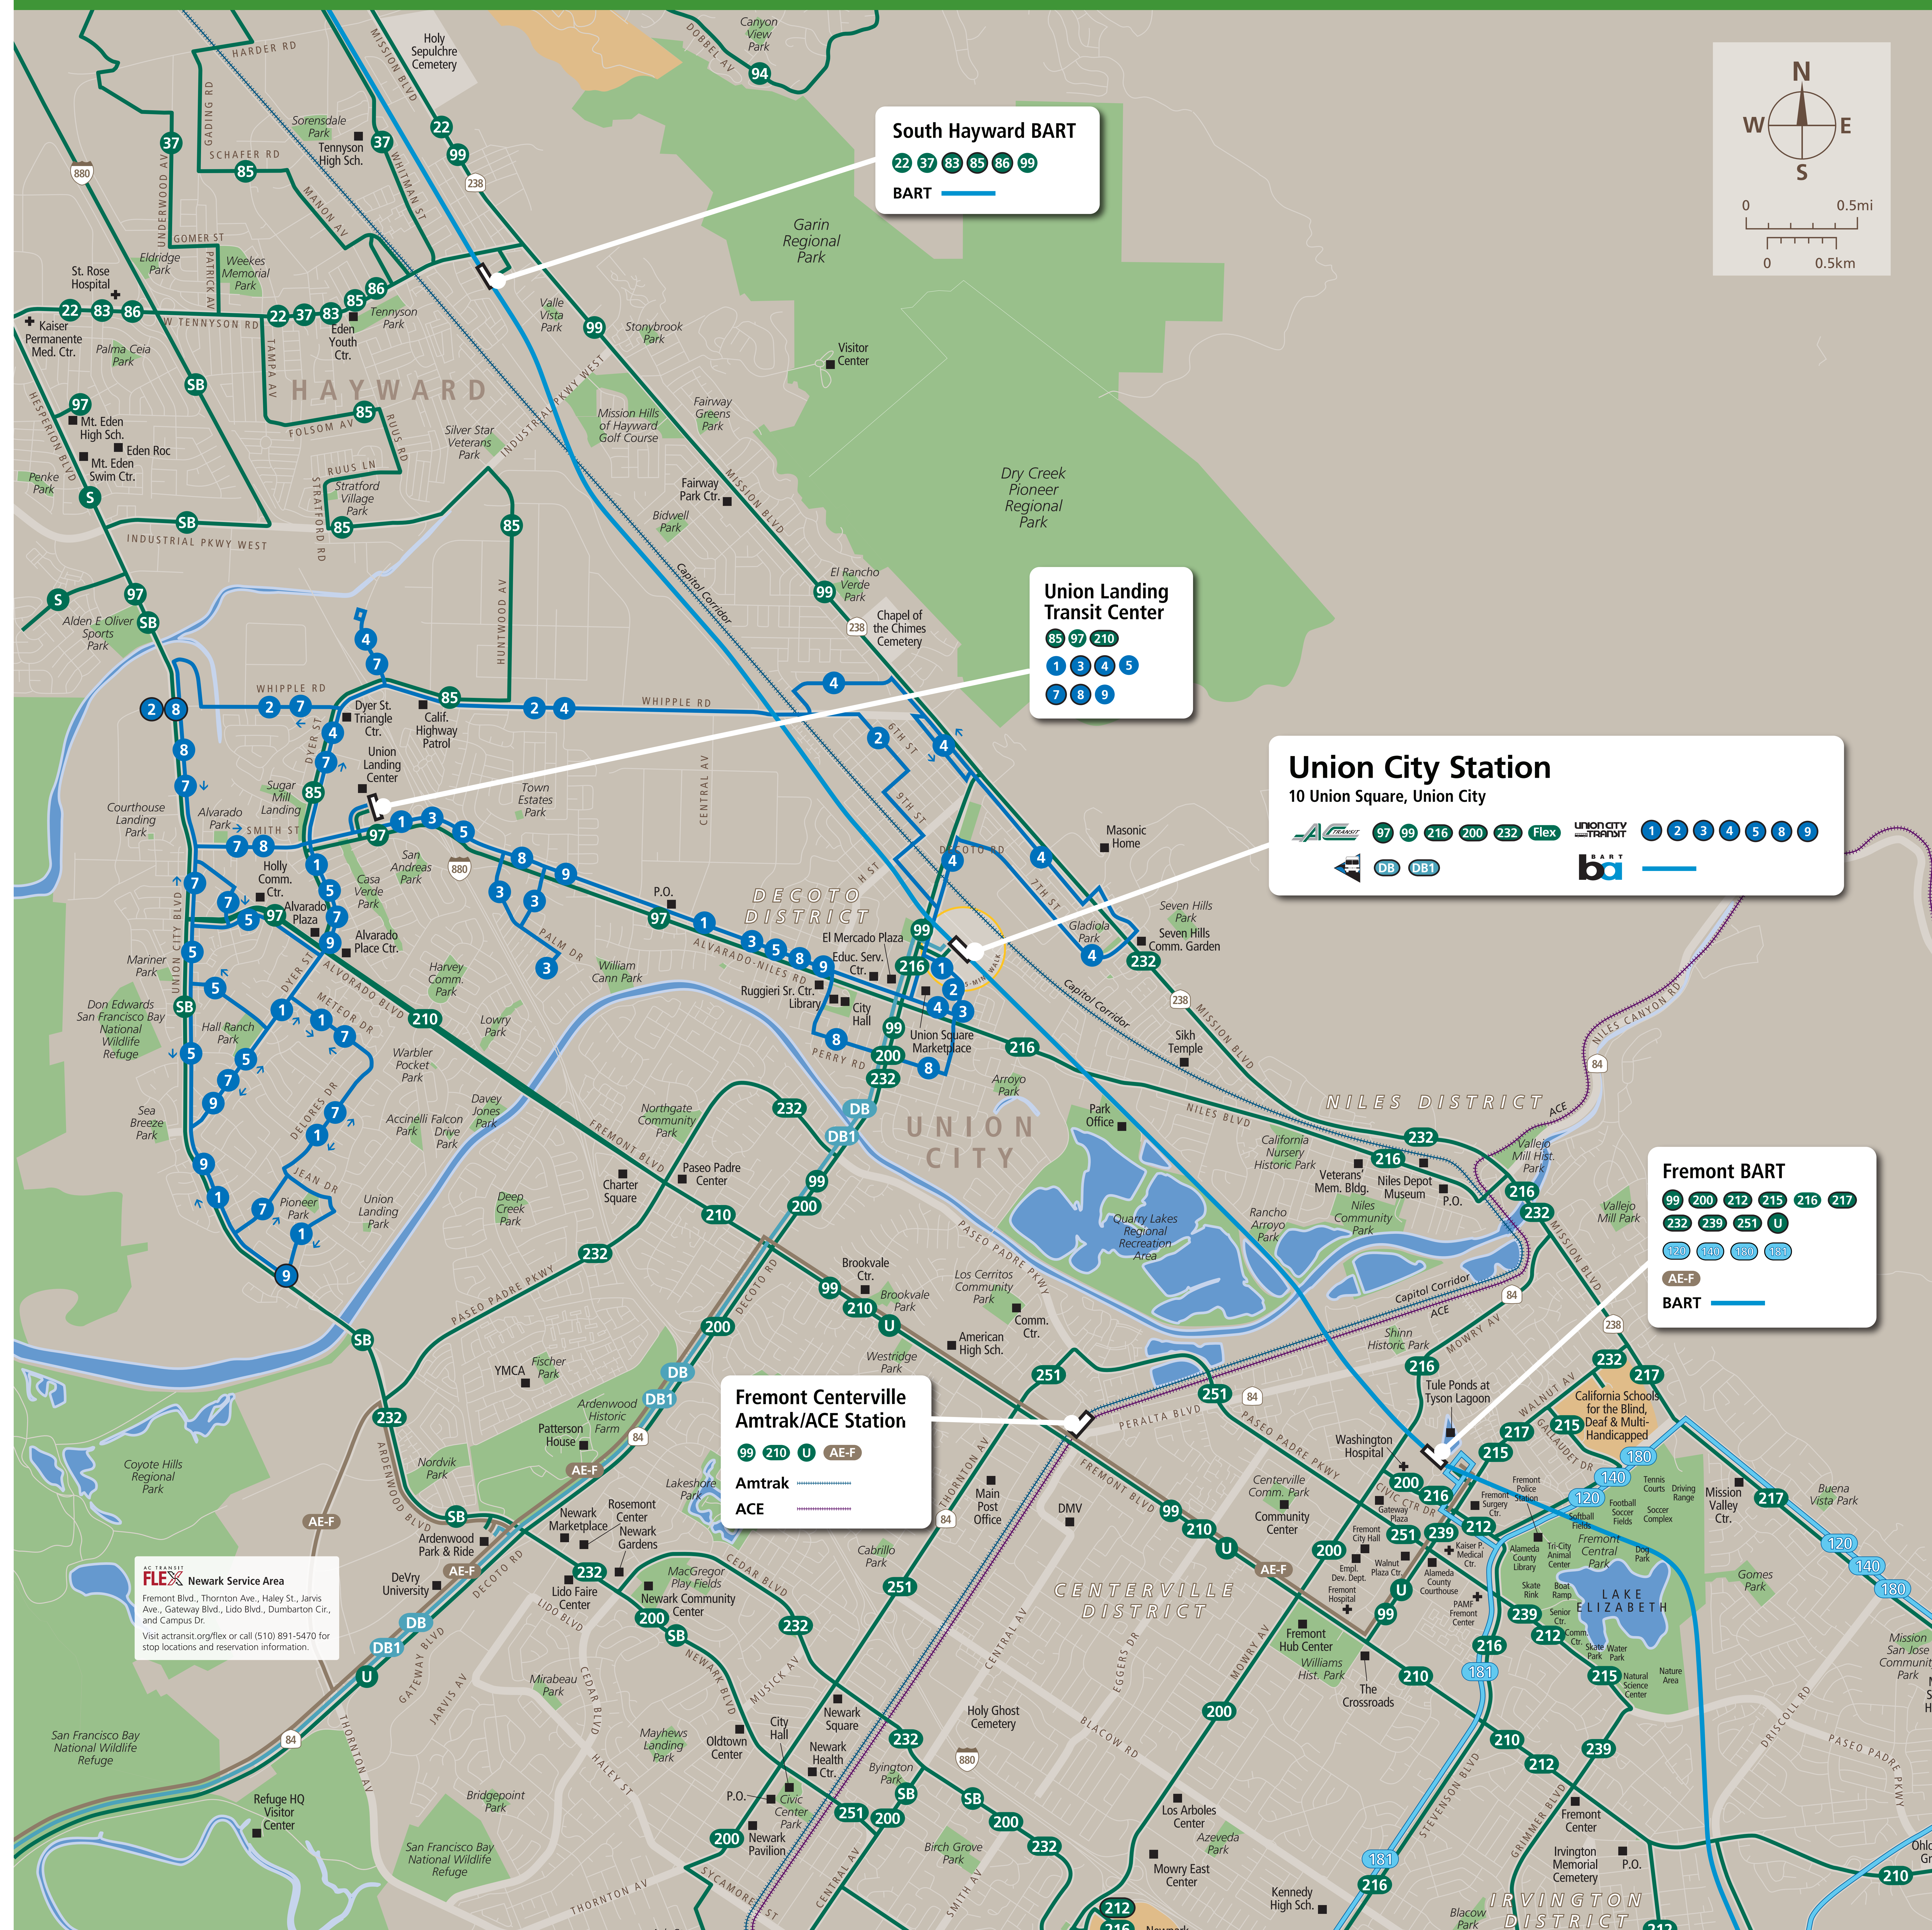

Transit Routes

Rutas del tránsito

公車路線圖

Transit Information

Union City Station

Union City

Map Key

- You Are Here
- 5-Minute Walk 1000ft/305m Radius
- BART
- Future BART
- AC Transit
- ACE
- Amtrak Train
- Dumbarton Express
- Santa Clara VTA
- Union City Transit
- Stanford Marguerite

This map does not show all commuter, express, special event, or all-night routes. Service may vary with time of day or day of week. Service changes may have occurred since printing. Please consult transit agency schedule or contact 511 for more information.

Free Bay Area Transit Information
Dial 5-1-1 or visit 511.org

Revised March 21, 2017

South Hayward BART
22 37 83 85 86 99
BART

Union Landing Transit Center
85 97 210
1 3 4 5
7 8 9

Union City Station
10 Union Square, Union City
97 99 216 200 232 Flex
1 2 3 4 5 8 9
DB DB1
BART

Fremont BART
99 200 212 215 216 217
232 239 251 U
120 130 180 181
AE-F
BART

Fremont Centerville Amtrak/ACE Station
99 210 U AE-F
Amtrak
ACE

FLEX Newark Service Area
Fremont Blvd., Thornton Ave., Haley St., Jarvis Ave., Gateway Blvd., Lido Blvd., Dumbarton Cir., and Campus Dr.
Visit actransit.org/flex or call (510) 891-5470 for stop locations and reservation information.