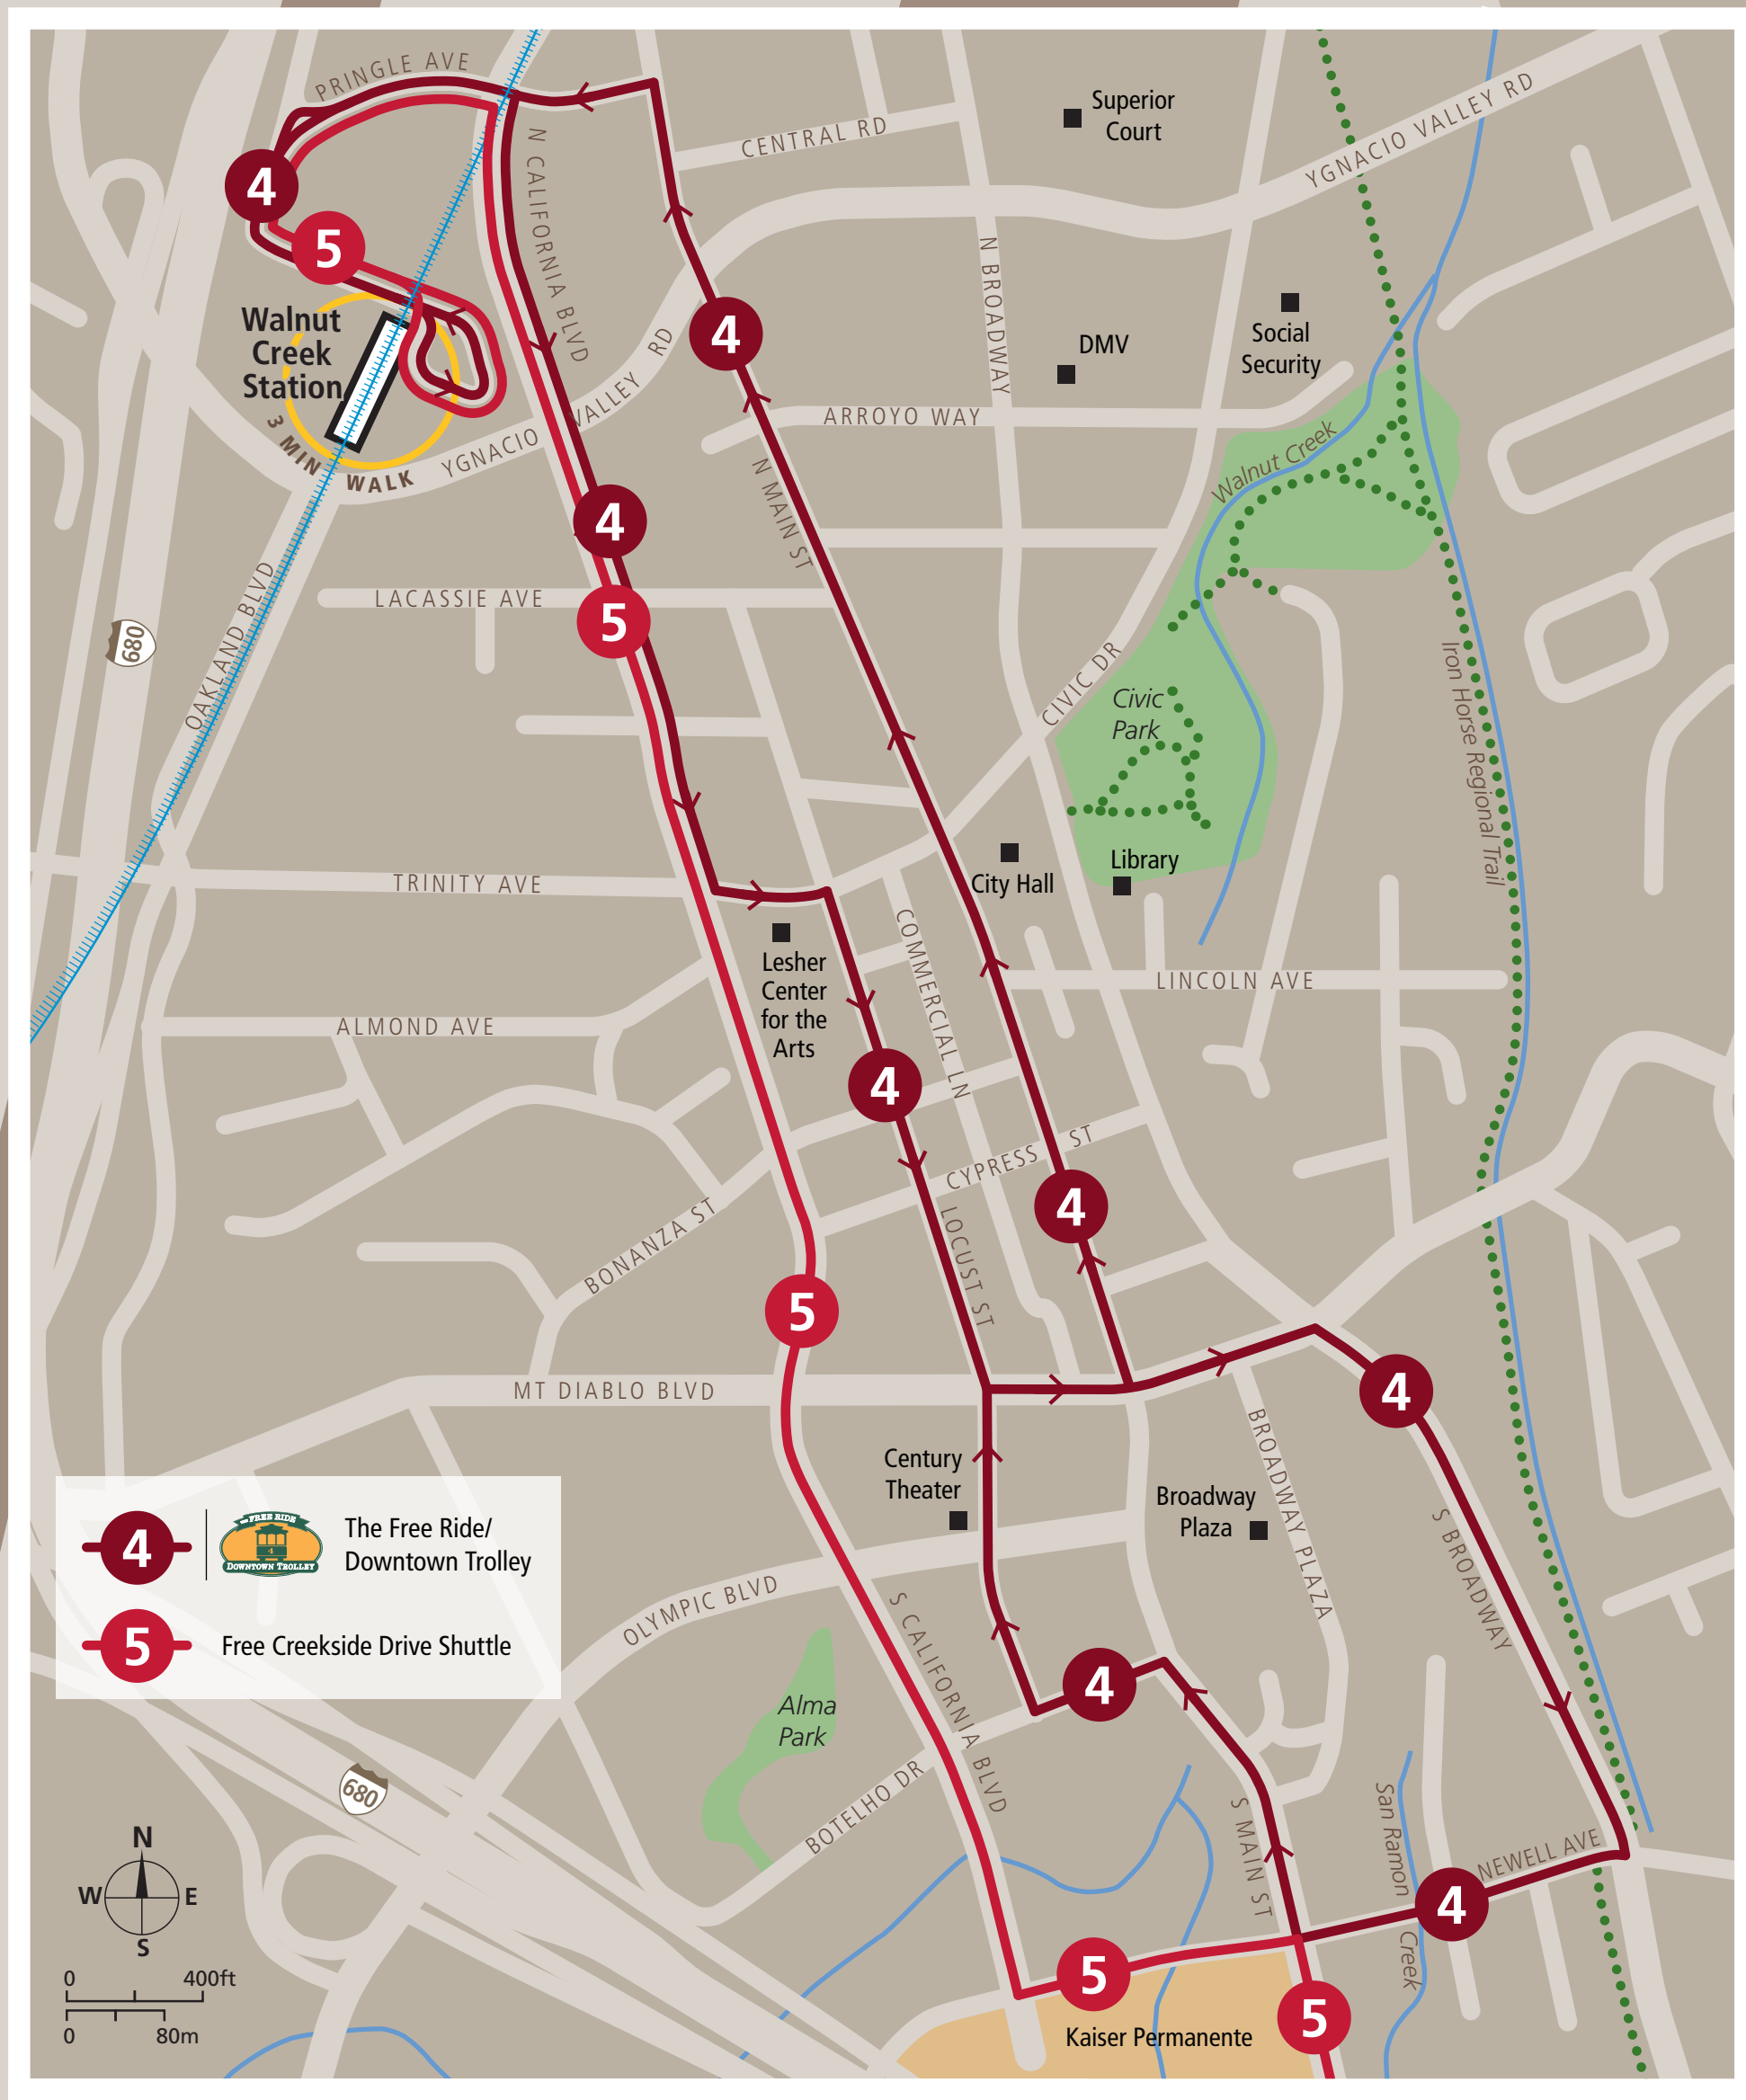

Transit Stops

Paradas del tránsito

公車站地圖

Transit Information

Walnut Creek Station

Walnut Creek

Map Key

- ★ You Are Here
- 3-Minute Walk
  500ft/150m Radius
- Transit Information
- BART Train
- Bus
- Transit Stop
- Bicycle Lockers
- Bicycle Parking
- Bicycle Routes
- Elevator
- Escalator
- Parking
- Passenger Pick-up/Drop-off
- Restrooms
- Stairs
- Station Agent Booth
- Taxi Stand

Ticket Vending:

- Clipper / Add Cash Value

County Connection	
Weekday Routes	
1	Rossmoor Shopping Center
1	Mitchell Drive Park & Ride / Shadelands
2	Trotter Way
4	The Free Ride / Downtown Trolley
5	Creekside Drive
9	Diablo Valley College
15	Concord BART
21	San Ramon Transit Center
25	Lafayette BART
Express Routes	
93X	Kirker Pass Express
95X	San Ramon Express
96X	Bishop Ranch Express
98X	Martinez / Walnut Creek Express
Weekend Routes	
301	Rossmoor Shopping Center
301	John Muir Medical Center
311	Concord BART
321	Sunset Drive / Bishop Drive

FAST Solano Express/FAST	
Express Intercity Routes	
40	Vacaville Transportation Center
SolTrans Solano Express/SolTrans	
Express Routes	
78	Vallejo Transit Center
Wheels	
Express Routes	
70x	Pleasant Hill BART / Dublin/Pleasanton BART

Free Bay Area Transit Information
Dial 5-1-1 or visit 511.org

Revised April 4, 2017

Downtown Map

680

3-MINUTE WALK

BART
Walnut Creek Station

4 Free Downtown Trolley

County Connection
1 Rossmoor
301 Rossmoor
601

County Connection 5

County Connection 9

County Connection 21 • 321

County Connection 2 • 25 • 602

County Connection 1 Shadelands • 301 John Muir

County Connection 93X • 98X

Wheels 70X

FAST Solano Express 40

County Connection 15 • 311

County Connection 95X

SolTrans Solano Express 78

County Connection 96X

to Downtown Walnut Creek, City Hall, Leshar Center for the Arts